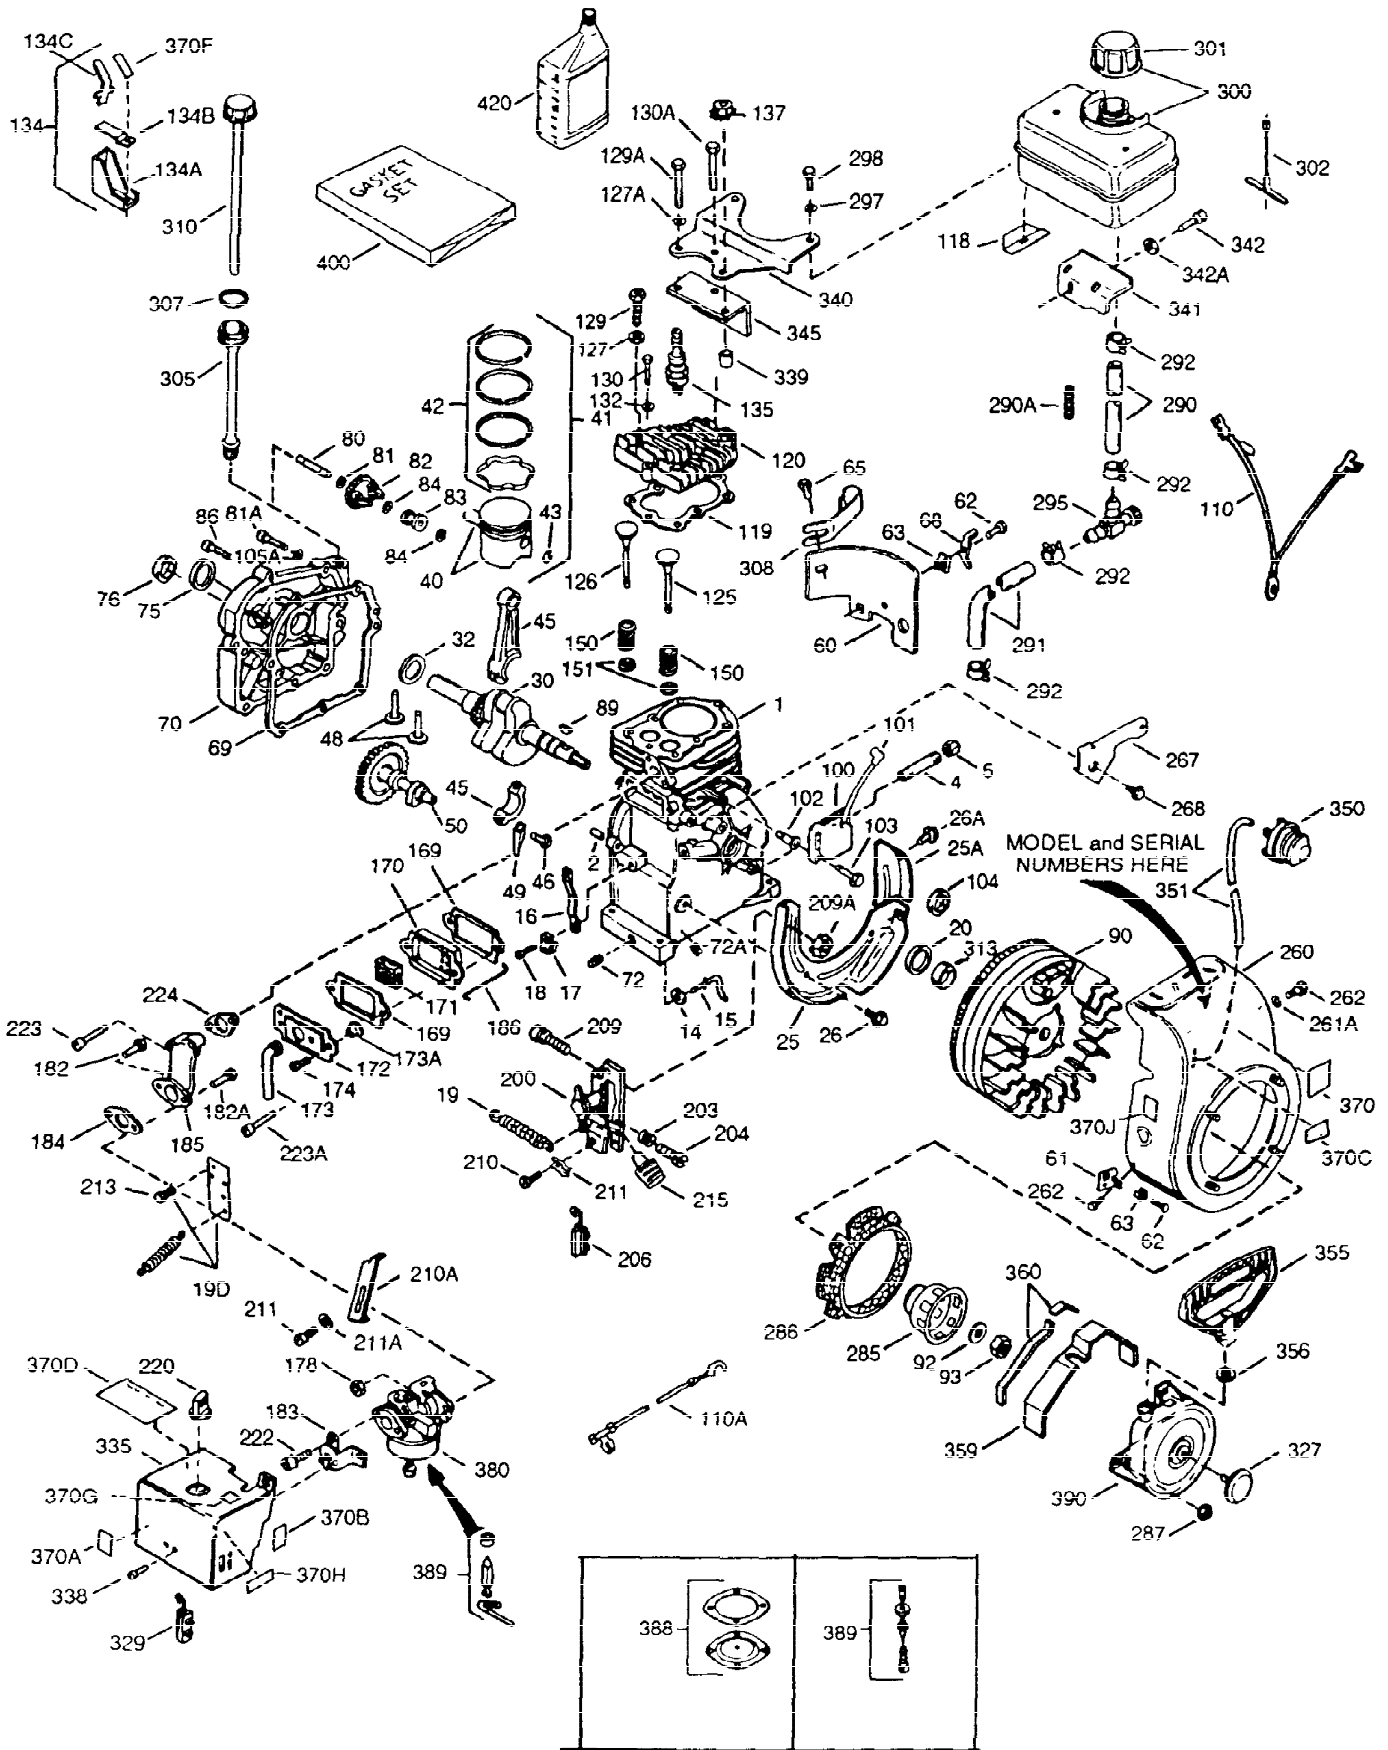

ILLUSTRATION SHOWS TYPICAL PARTS ONLY. ORDER BY PART NUMBER. PARTS NOT LISTED ARE SUPPLIED BY OEM

Ref #	Part Number	Qty	Description
1	34755A	1	Cylinder (Incl. 2, 20 & 72)
2	26727	2	Dowel Pin
14	28277	1	Washer
15	31334	1	Governor Rod
16	31510	1	Governor Lever
17	31335	1	Governor Lever Clamp
18	650548	1	Screw, 8-32 x 5/16"
19	31426	1	Extension Spring
20	32600	1	Oil Seal
25	33342	1	Blower Housing Baffle
25A	35883	1	Baffle Extension
26	650561	2	Screw, 1/4-20 x 5/8"
26A	650884	1	Screw, 8-32 x 1/2"
30	34735	1	Crankshaft
40	34514	1	Piston, Pin & Ring Set (Std.)
40	34515	1	Piston, Pin & Ring Set (.010" OS)
40	34516	1	Piston, Pin & Ring Set (.020" OS)
41	32538B	1	Piston & Pin Ass'y. (Std.) (Incl. 43)
41	32548B	1	Piston & Pin Ass'y. (.010" OS) (Incl. 43)
41	32549B	1	Piston & Pin Ass'y. (.020" OS) (Incl. 43)
42	28986	1	Ring Set (Std.)
42	28987	1	Ring Set (.010" OS)
42	28988	1	Ring Set (.020" OS)
43	20381	2	Piston Pin Retaining Ring
45	32875	1	Connecting Rod Ass'y. (Incl. 46 & 49)
46	32610A	2	Connecting Rod Bolt
48	27241	2	Valve Lifter
49	32654	1	Oil Dipper
50	33149A	1	Camshaft (BCR)
60	29745	1	Blower Housing Extension
65	650128	1	Screw, 10-24 x 1/2"
69	27677A	1	* Cylinder Cover Gasket
70	30756B	1	Cylinder Cover (Incl.75,80,311,312)
72	27642	2	Oil Drain Plug
75	28540	1	Oil Seal
80	30574	1	Governor Shaft
81	30590A	1	Washer
82	30591	1	Governor Gear Ass'y. (Incl. 81)
83	30588A	1	Governor Spool
84	29193	2	Retaining Ring
86	650488	7	Screw, 1/4-20 x 1-1/4"
89	610961	1	Flywheel Key
90	611080	1	Flywheel
92	650815	1	Belleville Washer
93	650816	1	Flywheel Nut
100	34443A	1	Solid State Ignition
101	27276	1	Spark Plug Cover
102	650872	2	Solid State Mounting Stud
103	650814	2	Screw, Torx T-15, 10-24 x 1
119	29953C	1	* Cylinder Head Gasket
120	30579A	1	Cylinder Head (Incl. 130)
125	29313C	1	Exhaust Valve (Std.) (Incl. 151)
125	29315C	1	Exhaust Valve (1/32" OS) (Incl. 151)
126	29314B	1	Intake Valve (Std.) (Incl. 151)
126	29315C	1	Intake Valve (1/32" OS) (Incl. 151)