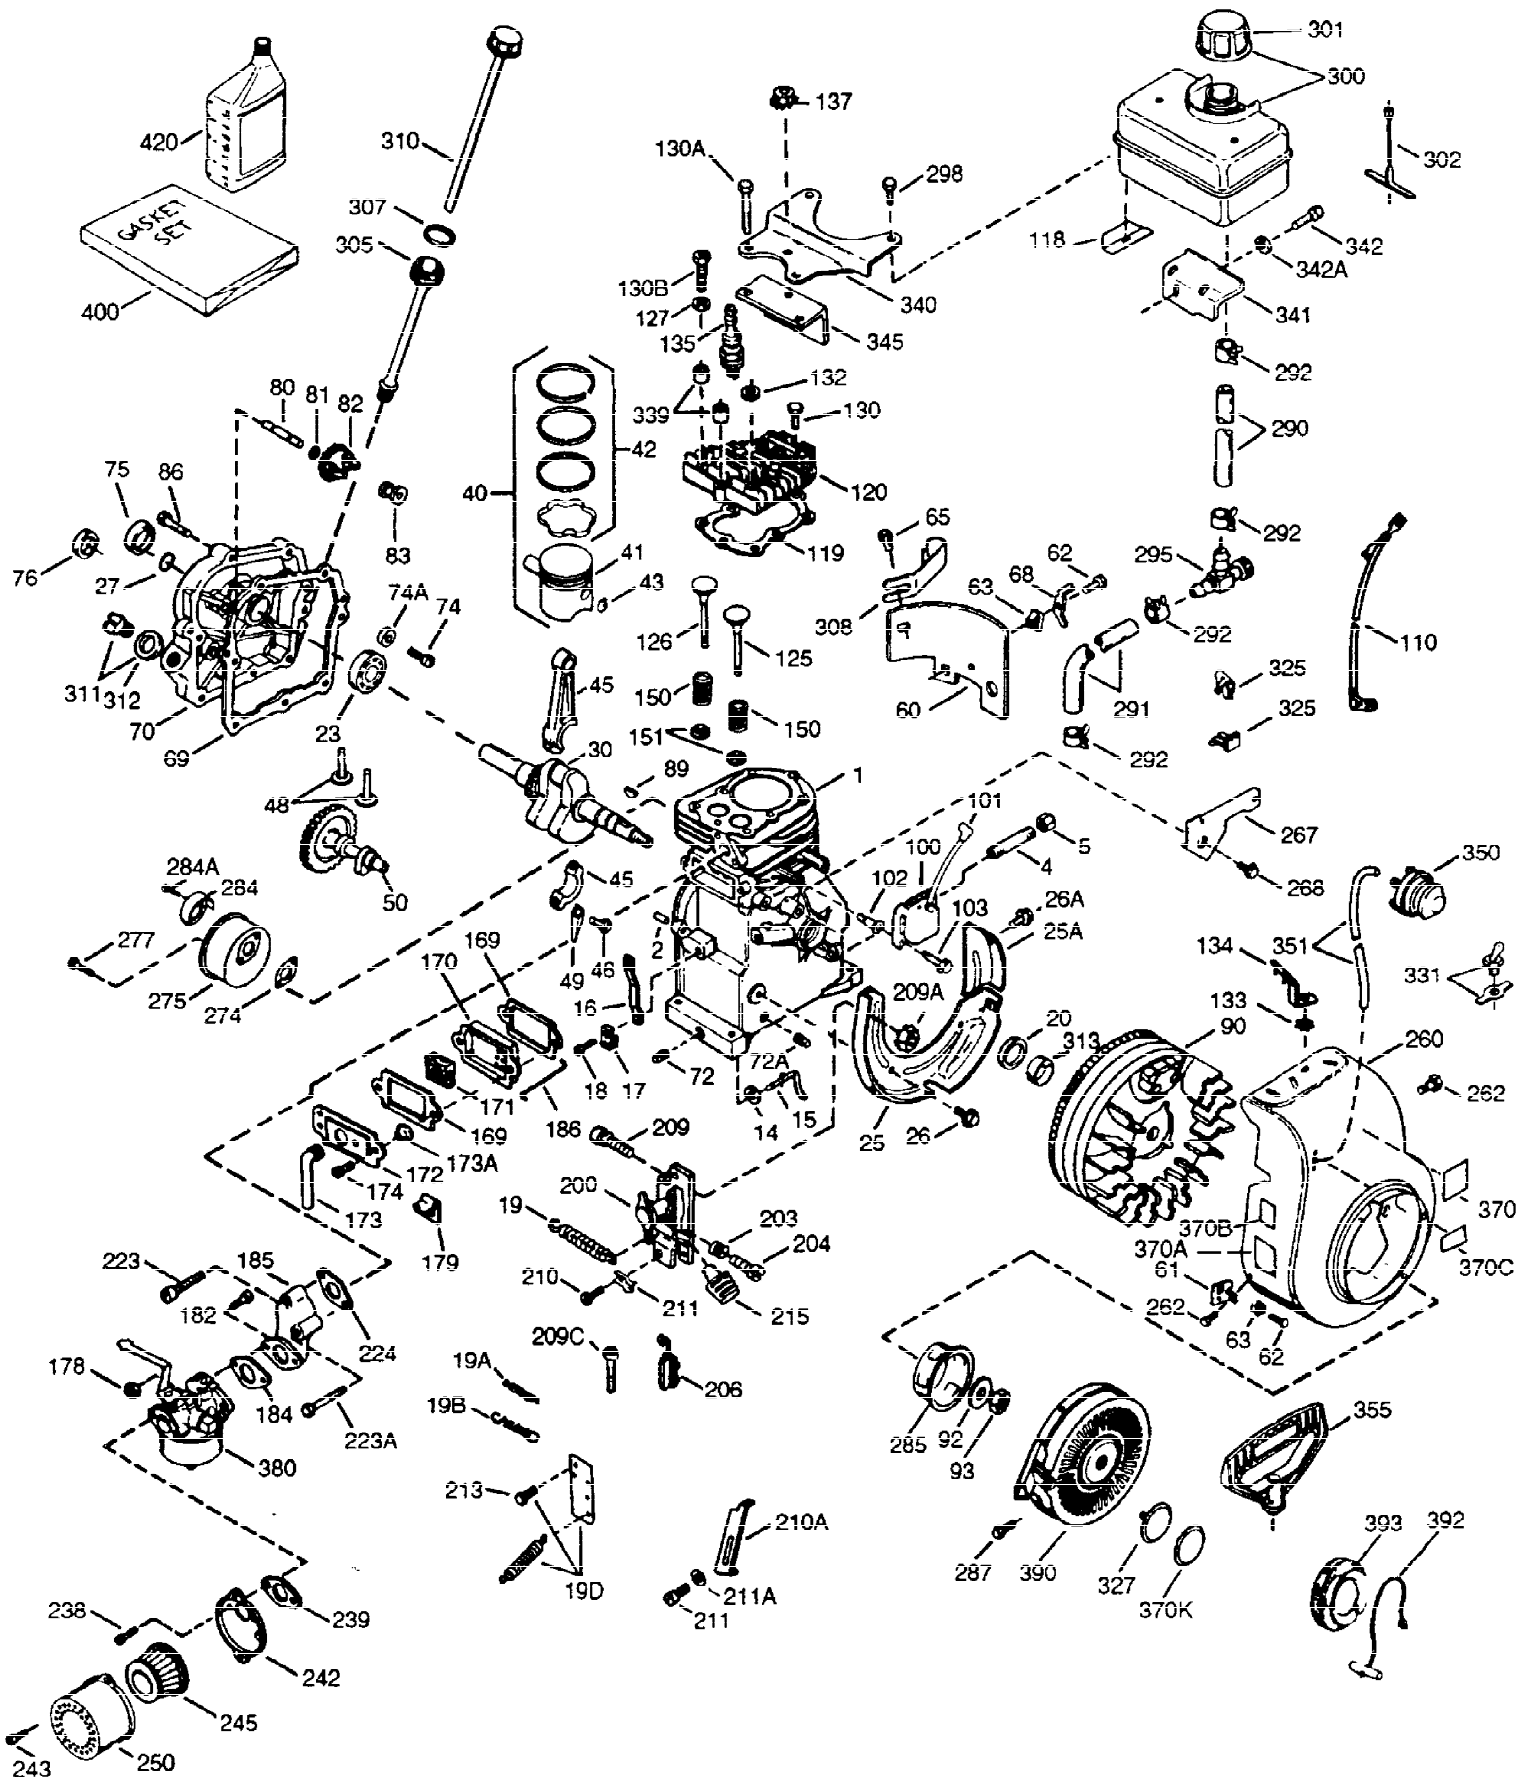

ILLUSTRATION SHOWS TYPICAL PARTS ONLY. ORDER BY PART NUMBER. PARTS NOT LISTED ARE SUPPLIED BY OEM.

VIEW 1 OF 2

Ref #	Part Number	Qty	Description
1	34708A	1	Cylinder (Incl. 2, 20 & 72)
2	26727	2	Dowel Pin
14	28277	1	Washer
15	31334	1	Governor Rod
16	31510	1	Governor Lever
17	31335	1	Governor Lever Clamp
18	650548	1	Screw, 8-32 x 5/16"
19	31426	1	Extension Spring
20	32600	1	Oil Seal
25	33342	1	Blower Housing Baffle
25A	35883	1	Baffle Extension
26A	650926	1	Screw, 8-32 x 21/64"
26	650561	2	Screw, 1/4-20 x 5/8"
30	34736	1	Crankshaft
40	34514	1	Piston, Pin & Ring Set (Std.)
40	34515	1	Piston, Pin & Ring Set (.010" OS)
40	34516	1	Piston, Pin & Ring Set (.020" OS)
41	32538B	1	Piston & Pin Ass'y. (Std.) (Incl. 43)
41	32548B	1	Piston & Pin Ass'y. (.010" OS) (Incl. 43)
41	32549B	1	Piston & Pin Ass'y. (.020" OS) (Incl. 43)
42	28986	1	Ring Set (Std.)
42	28987	1	Ring Set (.010" OS)
42	28988	1	Ring Set (.020" OS)
43	20381	2	Piston Pin Retaining Ring
45	32875	1	Connecting Rod Ass'y. (Incl. 46 & 49)
46	32610A	2	Connecting Rod Bolt
48	27241	2	Valve Lifter
49	32654	1	Oil Dipper
50	33149A	1	Camshaft (BCR)
60	29745	1	Blower Housing Extension
65	650128	1	Screw, 10-24 x 1/2"
69	27677A	1	* Cylinder Cover Gasket
70	32700B	1	Cylinder Cover (Incl. 75 thru 86, 311 & 312)
72	27642	2	Oil Drain Plug
75	27897	1	Oil Seal
80	30574A	1	Governor Shaft
81	30590A	1	Washer
82	30591	1	Governor Gear Ass'y. (Incl. 81)
83	30588A	1	Governor Spool
86	650488	7	Screw, 1/4-20 x 1-1/4"
89	610961	1	Flywheel Key
90	611080	1	Flywheel
92	650815	1	Belleville Washer
93	650816	1	Flywheel Nut
100	34443A	1	Solid State Ignition
102	650872	2	Solid State Mounting Stud
103	650814	2	Screw, Torx T-15, 10-24 x 1
119	29953C	1	* Cylinder Head Gasket
120	30579A	1	Cylinder Head (Incl. 130)
125	29313C	1	Exhaust Valve (Std.) (Incl. 151)
125	29315C	1	Exhaust Valve (1/32" OS) (Incl. 151)
126	29314B	1	Intake Valve (Std.) (Incl. 151)
126	29315C	1	Intake Valve (1/32" OS) (Incl. 151)
130	650694A	5	Screw, 5/16-18 x 2"
131	6021A	3	Screw, 5/16-18 x 1-1/2"