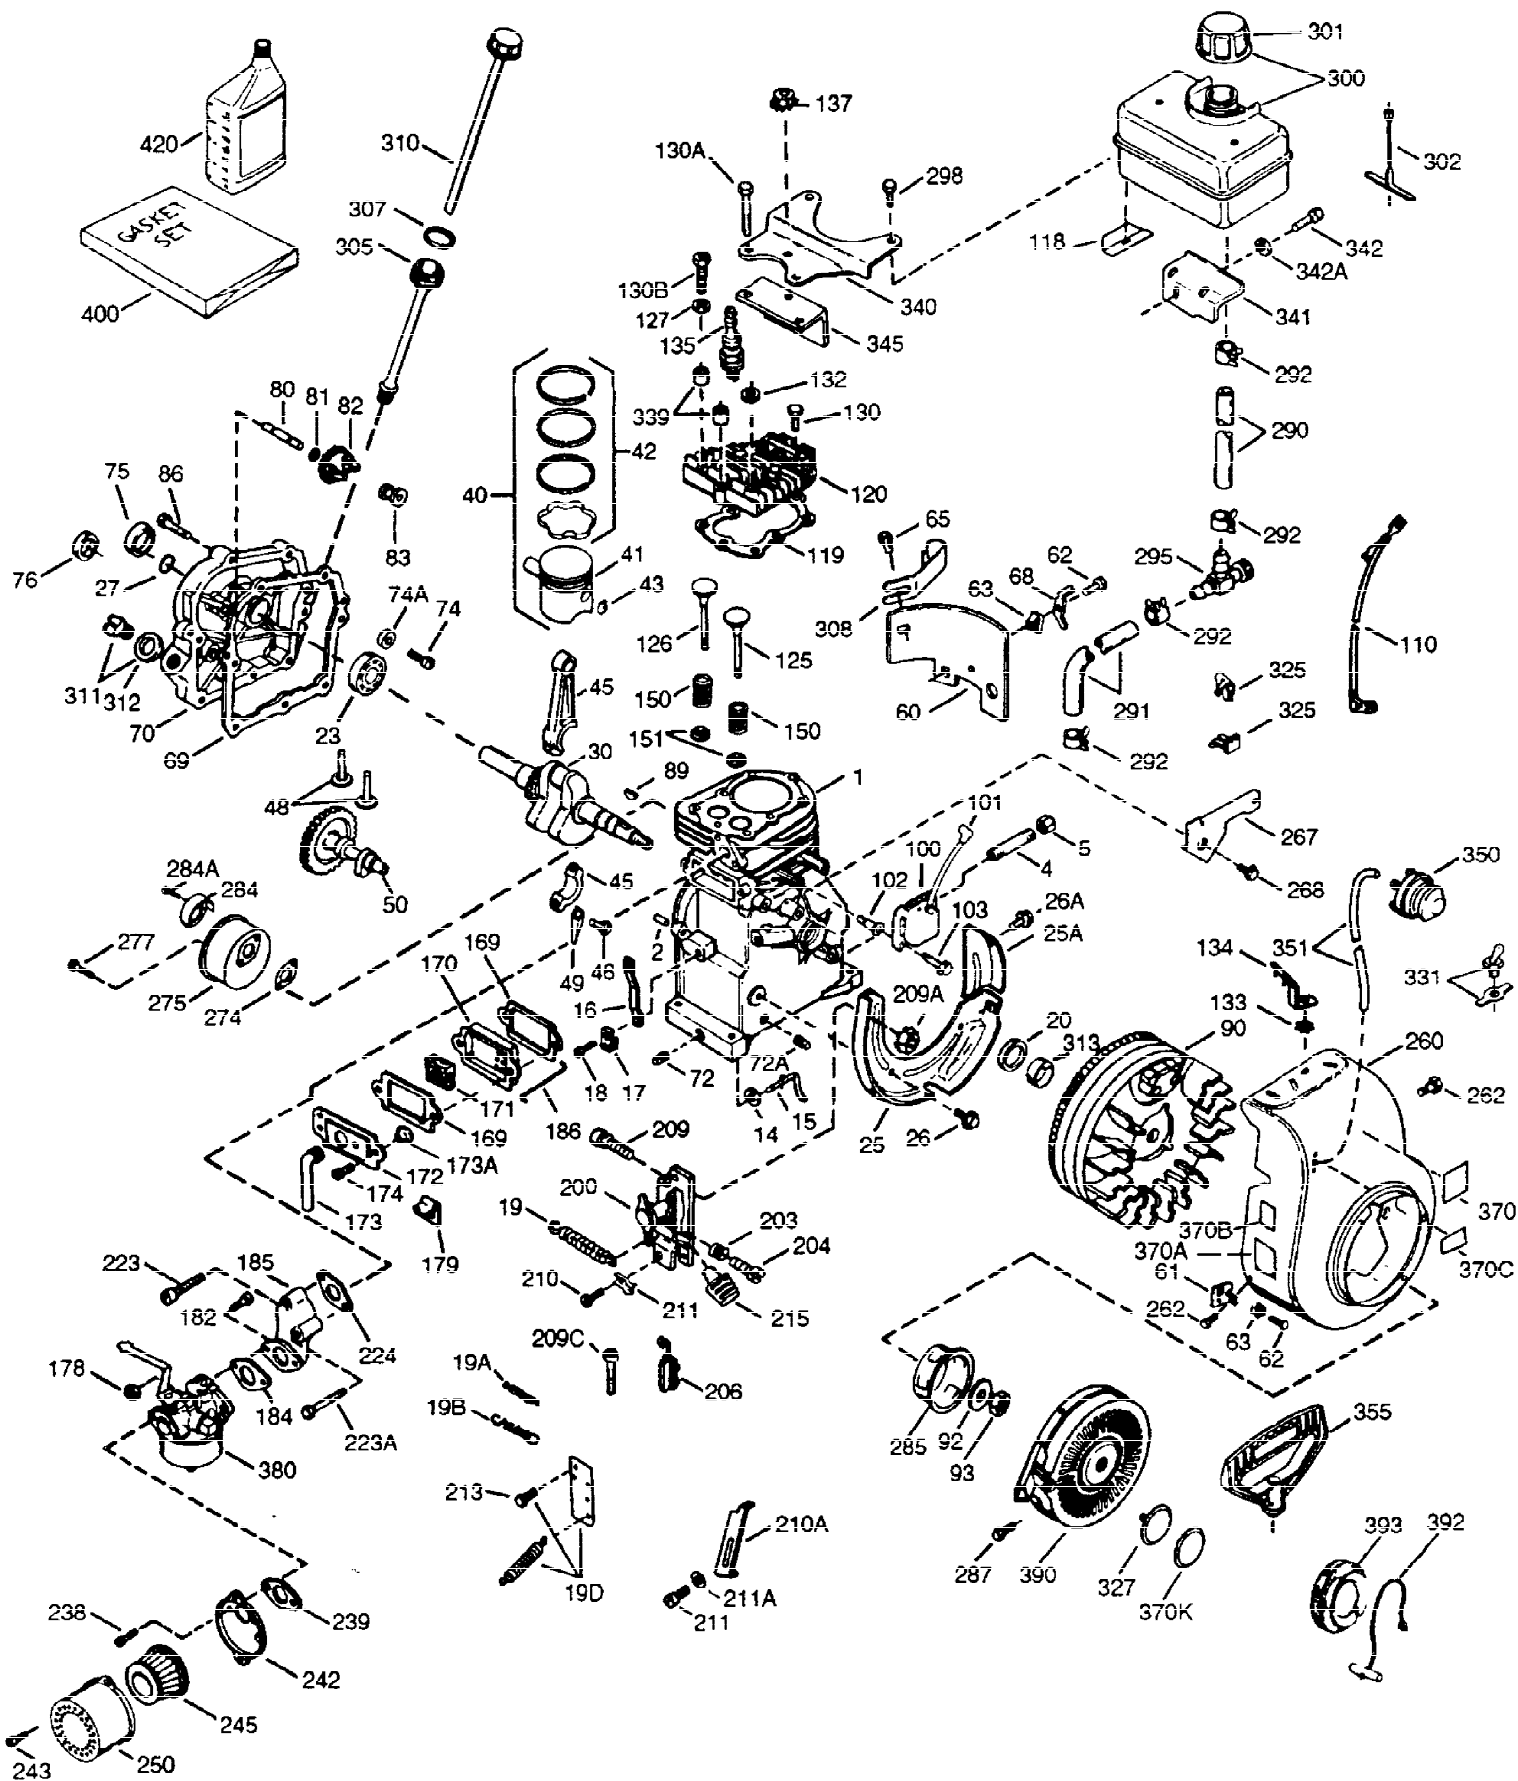

ILLUSTRATION SHOWS TYPICAL PARTS ONLY. ORDER BY PART NUMBER. PARTS NOT LISTED ARE SUPPLIED BY OEM.

VIEW 1 OF 2

Ref #	Part Number	Qty	Description
1	35115A	1	Cylinder (Incl. 2, 20 & 72)
2	26727	2	Dowel Pin
14	28277	1	Washer
15	31334	1	Governor Rod
16	31510	1	Governor Lever
17	31335	1	Governor Lever Clamp
18	650548	1	Screw, 8-32 x 5/16"
19	31426	1	Extension Spring
20	32600	1	Oil Seal
23	28458	1	Ball Bearing
25A	35883	1	Baffle Extension
25	33342	1	Blower Housing Baffle
26A	650926	1	Screw, 8-32 x 21/64"
26	650802	2	Screw, 1/4-20 x 5/8"
27	28539	1	Bearing Retainer
30	35116	1	Crankshaft
40	34514	1	Piston, Pin & Ring Set (Std.)
40	34515	1	Piston, Pin & Ring Set (.010" OS)
40	34516	1	Piston, Pin & Ring Set (.020" OS)
41	32538B	1	Piston & Pin Ass'y. (Std.) (Incl. 43)
41	32548B	1	Piston & Pin Ass'y. (.010" OS) (Incl. 43)
41	32549B	1	Piston & Pin Ass'y. (.020" OS) (Incl. 43)
42	28986	1	Ring Set (Std.)
42	28987	1	Ring Set (.010" OS)
42	28988	1	Ring Set (.020" OS)
43	20381	2	Piston Pin Retaining Ring
45	32875	1	Connecting Rod Ass'y. (Incl. 46 & 49)
46	32610A	2	Connecting Rod Bolt
48	27241	2	Valve Lifter
49	32654	1	Oil Dipper
50	33149A	1	Camshaft (BCR)
60	29745	1	Blower Housing Extension
65	650128	1	Screw, 10-24 x 1/2"
69	27677A	1	* Cylinder Cover Gasket
70	30756C	1	Cylinder Cover (Incl. 75 thru 86, 311 & 312)
72	27642	2	Oil Drain Plug
74A	28537	2	Washer
74	30200	2	Screw, 10-24 x 9/16"
75	28540	1	Oil Seal
80	30574A	1	Governor Shaft
81	30590A	1	Washer
82	30591	1	Governor Gear Ass'y. (Incl. 81)
83	30588A	1	Governor Spool
86	650488	7	Screw, 1/4-20 x 1-1/4"
89	610961	1	Flywheel Key
90	611080	1	Flywheel
92	650815	1	Belleville Washer
93	650816	1	Flywheel Nut
100	34443A	1	Solid State Ignition
102	650872	2	Solid State Mounting Stud
103	650814	2	Screw, Torx T-15, 10-24 x 1
119	36437	1	* Cylinder Head Gasket
120	36438	1	Cylinder Head (Incl. 130)
125	29313C	1	Exhaust Valve (Std.) (Incl. 151)
125	29315C	1	Exhaust Valve (1/32" OS) (Incl. 151)