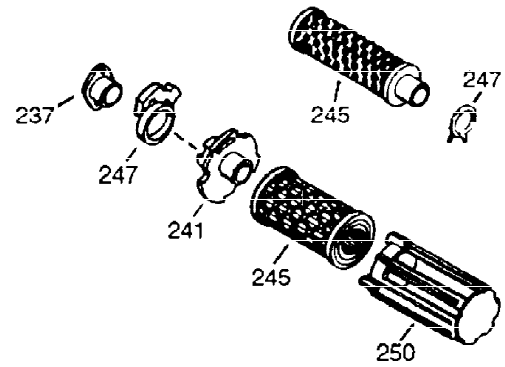

ILLUSTRATION SHOWS TYPICAL PARTS ONLY. ORDER BY PART NUMBER. PARTS NOT LISTED ARE SUPPLIED BY OEM.

VIEW 2 OF 2