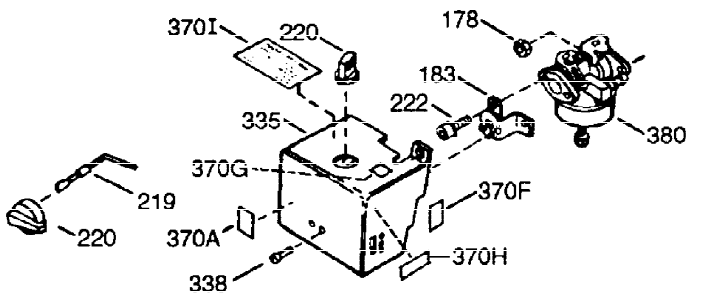

ILLUSTRATION SHOWS TYPICAL PARTS ONLY. ORDER BY PART NUMBER. PARTS NOT LISTED ARE SUPPLIED BY OEM.

VIEW 2 OF 2