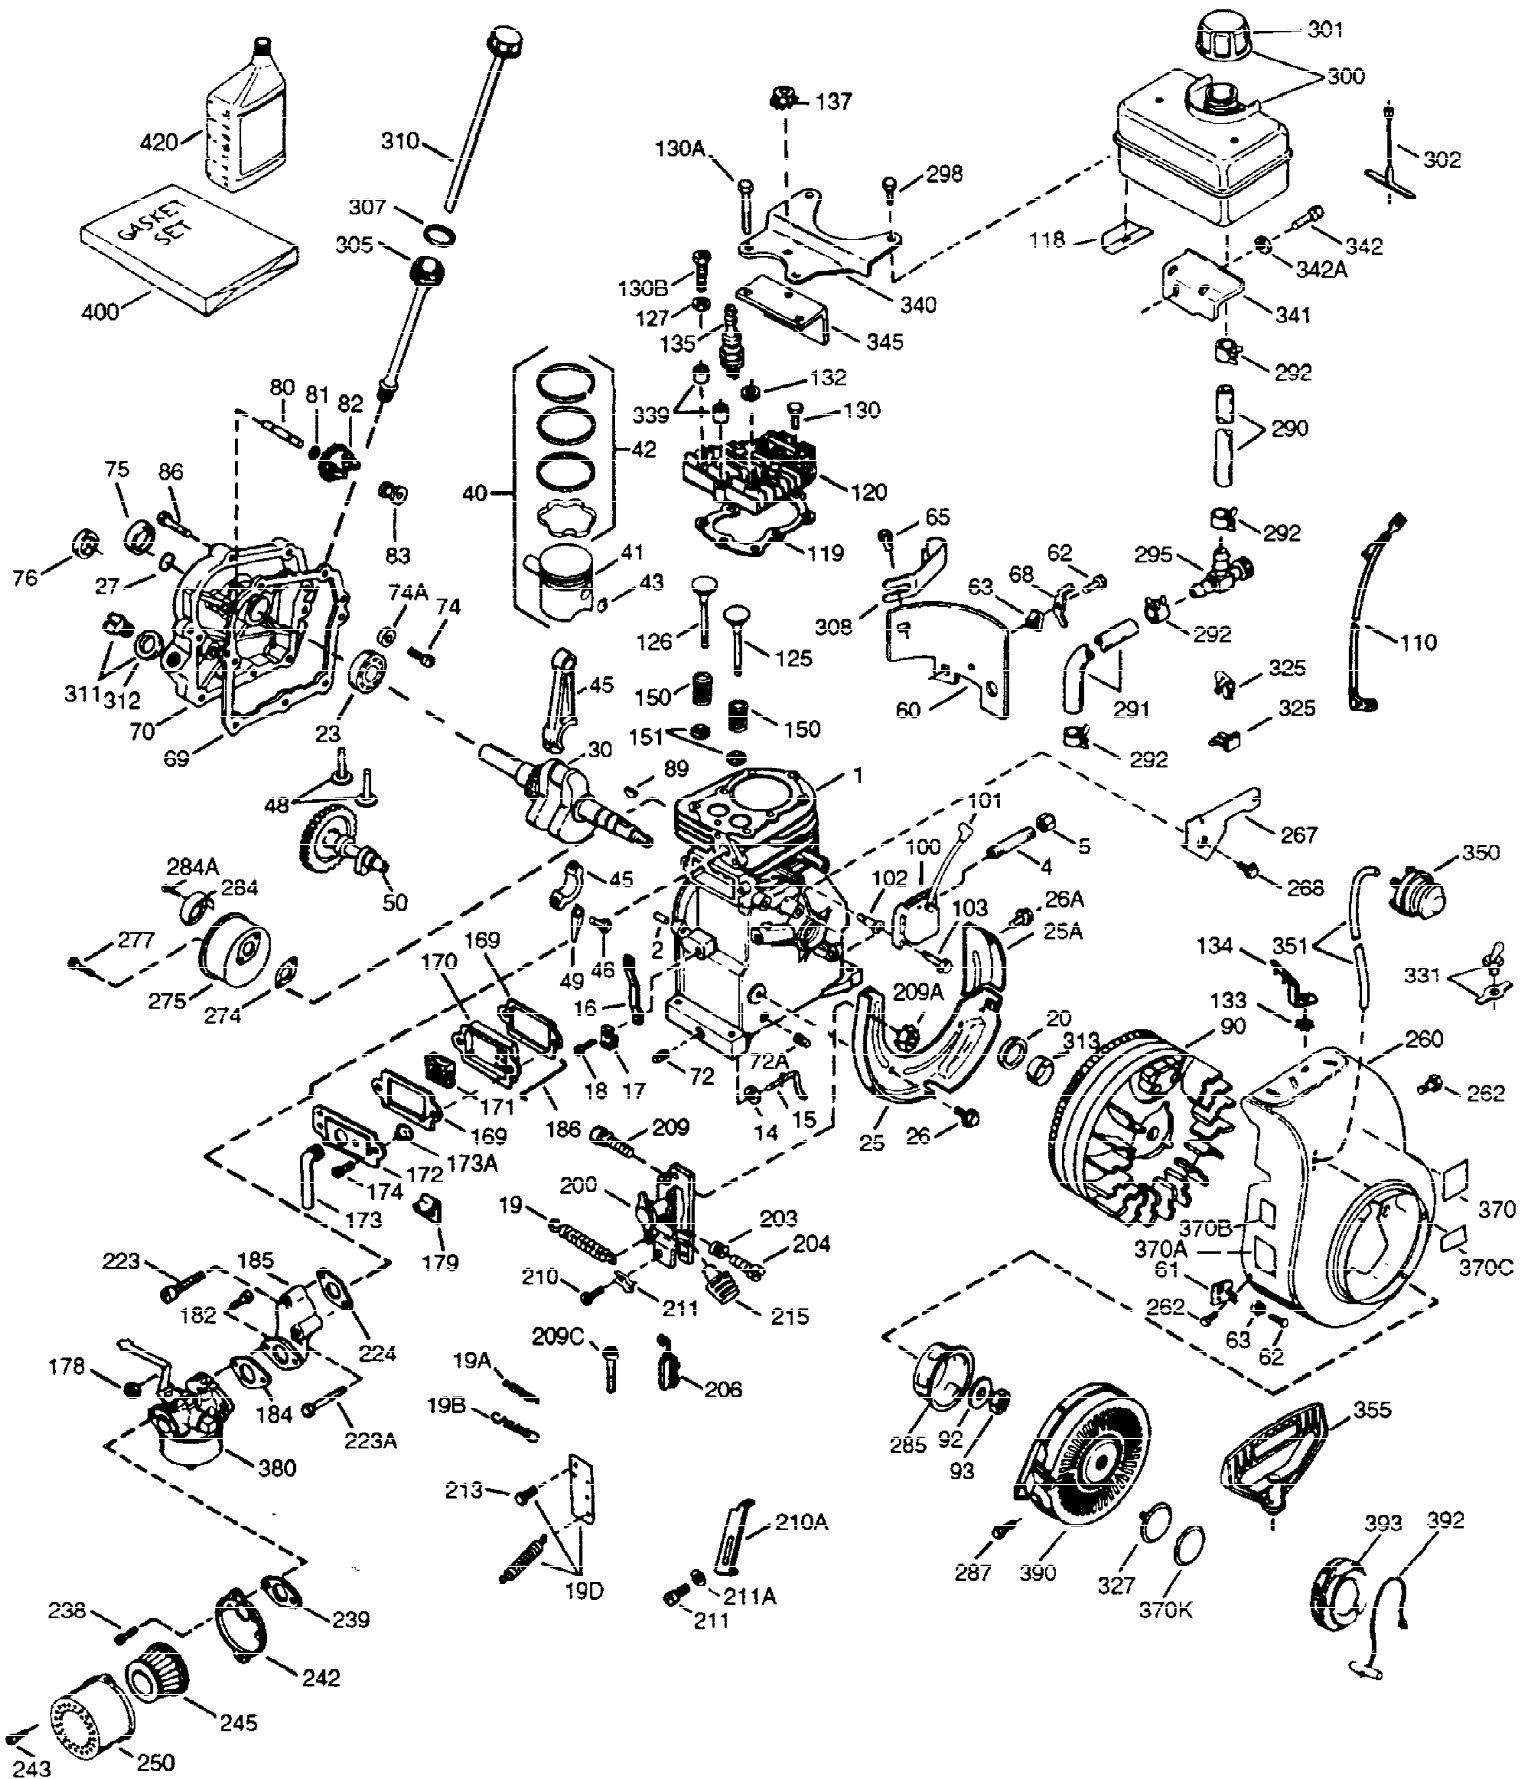

ILLUSTRATION SHOWS TYPICAL PARTS ONLY. ORDER BY PART NUMBER. PARTS NOT LISTED ARE SUPPLIED BY OEM.

VIEW 1 OF 2

Ref #	Part Number	Qty	Description
1	34755B	1	Cylinder (Incl. 2, 20 & 72)
2	26727	2	Dowel Pin
14	28277	1	Washer
15	31334	1	Governor Rod
16	31510	1	Governor Lever
17	29916	1	Governor Lever Clamp
18	650548	1	Screw, 8-32 x 5/16"
19	31426	1	Extension Spring
19D	33857	1	Extension Spring Ass'y. (Incl. 213)
20	32600	1	Oil Seal
25	33342	1	Blower Housing Baffle
25A	35883	1	Baffle Extension
26A	650926	1	Screw, 8-32 x 21/64"
26	650802	2	Screw, 1/4-20 x 5/8"
30	34734A	1	Crankshaft
40	34514	1	Piston, Pin & Ring Set (Std.)
40	34515	1	Piston, Pin & Ring Set (.010" OS)
40	34516	1	Piston, Pin & Ring Set (.020" OS)
41	32538B	1	Piston & Pin Ass'y. (Std.) (Incl. 43)
41	32548B	1	Piston & Pin Ass'y. (.010" OS) (Incl. 43)
41	32549B	1	Piston & Pin Ass'y. (.020" OS) (Incl. 43)
42	28986	1	Ring Set (Std.)
42	28987	1	Ring Set (.010" OS)
42	28988	1	Ring Set (.020" OS)
43	20381	2	Piston Pin Retaining Ring
45	32875	1	Connecting Rod Ass'y. (Incl. 46 & 49)
46	32610A	2	Connecting Rod Bolt
48	27241	2	Valve Lifter
49	32654	1	Oil Dipper
50	33149A	1	Camshaft (BCR)
60	29745	1	Blower Housing Extension
62	650760	1	Screw, 8-32 x 3/8"
63	28545	1	Grommet
65	650128	1	Screw, 10-24 x 1/2"
68	33356	1	Ground Terminal
69	27677A	1	* Cylinder Cover Gasket
70	32700B	1	Cylinder Cover (Incl. 75 thru 86, 311 & 312)
72	27642	2	Oil Drain Plug
75	27897	1	Oil Seal
80	30574A	1	Governor Shaft
81	30590A	1	Washer
82	30591	1	Governor Gear Ass'y. (Incl. 81)
83	30588A	1	Governor Spool
86	650488	7	Screw, 1/4-20 x 1-1/4"
89	610961	1	Flywheel Key
90	611080	1	Flywheel
92	650815	1	Belleville Washer
93	650816	1	Flywheel Nut
100	34443A	1	Solid State Ignition
101	27276	1	Spark Plug Cover
102	650872	2	Solid State Mounting Stud
103	650814	2	Screw, Torx T-15, 10-24 x 1
110	30831	1	Ground Wire
119	36437	1	* Cylinder Head Gasket
120	36438	1	Cylinder Head (Incl. 130)