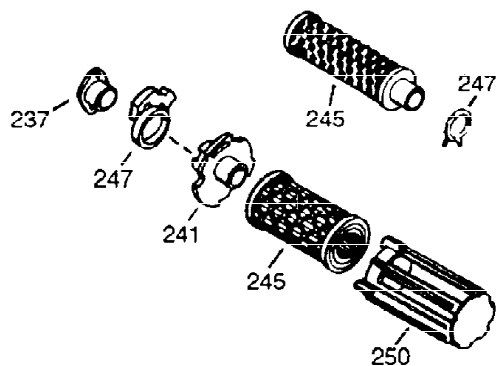

ILLUSTRATION SHOWS TYPICAL PARTS ONLY. ORDER BY PART NUMBER. PARTS NOT LISTED ARE SUPPLIED BY OEM.

VIEW 2 OF 2