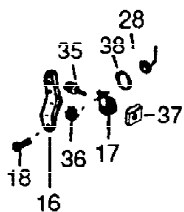

ILLUSTRATION SHOWS TYPICAL PARTS ONLY. ORDER BY PART NUMBER. PARTS NOT LISTED ARE SUPPLIED BY OEM.

VIEW 2 OF 2