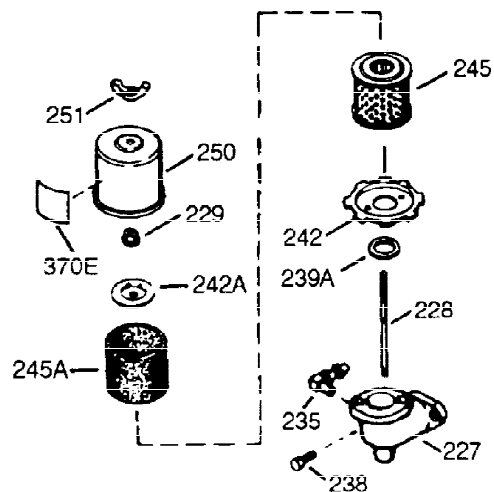

ILLUSTRATION SHOWS TYPICAL PARTS ONLY. ORDER BY PART NUMBER. PARTS NOT LISTED ARE SUPPLIED BY OEM.

VIEW 2 OF 2