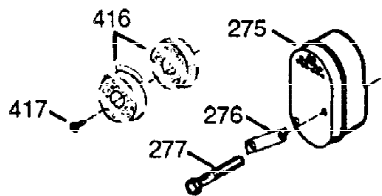

ILLUSTRATION SHOWS TYPICAL PARTS ONLY. ORDER BY PART NUMBER. PARTS NOT LISTED ARE SUPPLIED BY OEM.

VIEW 2 OF 2