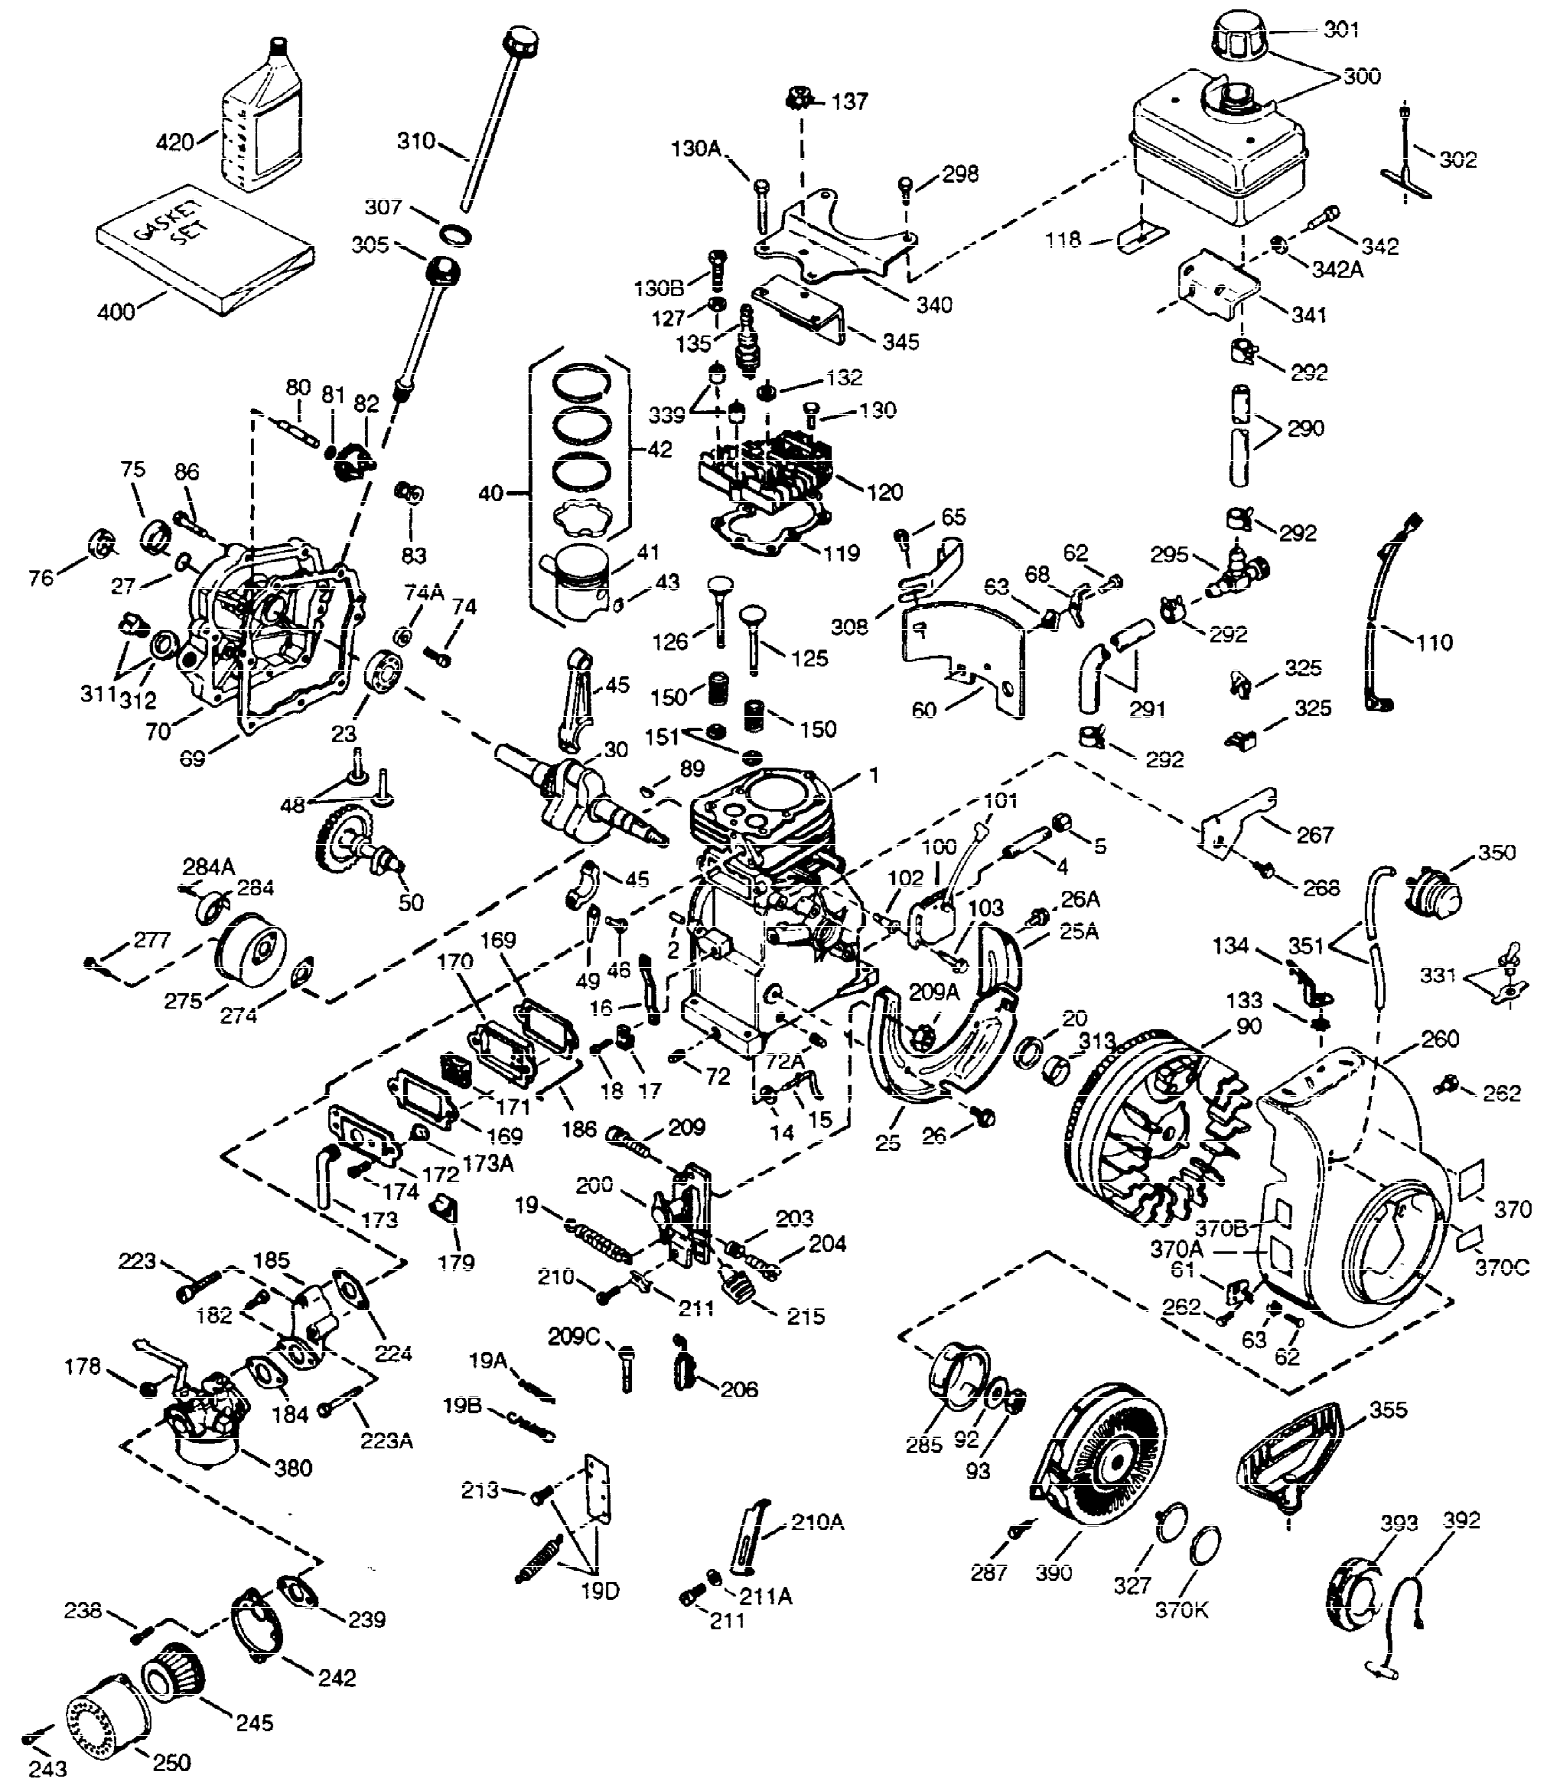

ILLUSTRATION SHOWS TYPICAL PARTS ONLY. ORDER BY PART NUMBER. PARTS NOT LISTED ARE SUPPLIED BY OEM.

VIEW 1 OF 2

Ref #	Part Number	Qty	Description
1	34708A	1	Cylinder (Incl. 2, 20 & 72)
2	26727	2	Dowel Pin
14	28277	1	Washer
15	31334	1	Governor Rod
16	31510	1	Governor Lever
17	31335	1	Governor Lever Clamp
18	650548	1	Screw, 8-32 x 5/16"
19	31426	1	Extension Spring
20	32600	1	Oil Seal
25	33342	1	Blower Housing Baffle
25A	33341	1	Baffle Extension
26	650561	2	Screw, 1/4-20 x 5/8"
26A	650701	1	Screw, 8-18 x 7/16"
30	34734A	1	Crankshaft
32	32323	1	Washer
40	34514	1	Piston, Pin & Ring Set (Std.)
40	34515	1	Piston, Pin & Ring Set (.010" OS)
40	34516	1	Piston, Pin & Ring Set (.020" OS)
41	32538B	1	Piston & Pin Ass'y. (Std.) (Incl. 43)
41	32548B	1	Piston & Pin Ass'y. (.010" OS) (Incl. 43)
41	32549B	1	Piston & Pin Ass'y. (.020" OS) (Incl. 43)
42	28986	1	Ring Set (Std.)
42	28987	1	Ring Set (.010" OS)
42	28988	1	Ring Set (.020" OS)
43	20381	2	Piston Pin Retaining Ring
45	32875	1	Connecting Rod Ass'y. (Incl. 46 & 49)
46	32610A	2	Connecting Rod Bolt
48	27241	2	Valve Lifter
49	32654	1	Oil Dipper
50	33149A	1	Camshaft (BCR)
60	29745	1	Blower Housing Extension
61	34126	1	Grommet Mounting Bracket
62	650760	1	Screw, 8-32 x 3/8"
63	28545	1	Grommet
65	650128	1	Screw, 10-24 x 1/2"
69	27677	1	* Cylinder Cover Gasket
70	34674A	1	Cylinder Cover (Incl. 75 & 80)
72	27642	2	Oil Drain Plug
75	27897	1	Oil Seal
80	30574	1	Governor Shaft
81	30590A	1	Washer
82	30591	1	Governor Gear Ass'y. (Incl. 81)
83	30588A	1	Governor Spool
84	29193	2	Retaining Ring
86	650488	7	Screw, 1/4-20 x 1-1/4"
89	610961	1	Flywheel Key
90	611081	1	Flywheel (W/Ring Gear)
92	650815	1	Belleville Washer
93	650863	1	Flywheel Nut
100	34443A	1	Solid State Ignition
101	610118	1	Spark Plug Cover
102	650872	2	Solid State Mounting Stud
103	650814	2	Screw, Torx T-15, 10-24 x 1"
110	35557	1	Ground Wire
119	29953C	1	* Cylinder Head Gasket