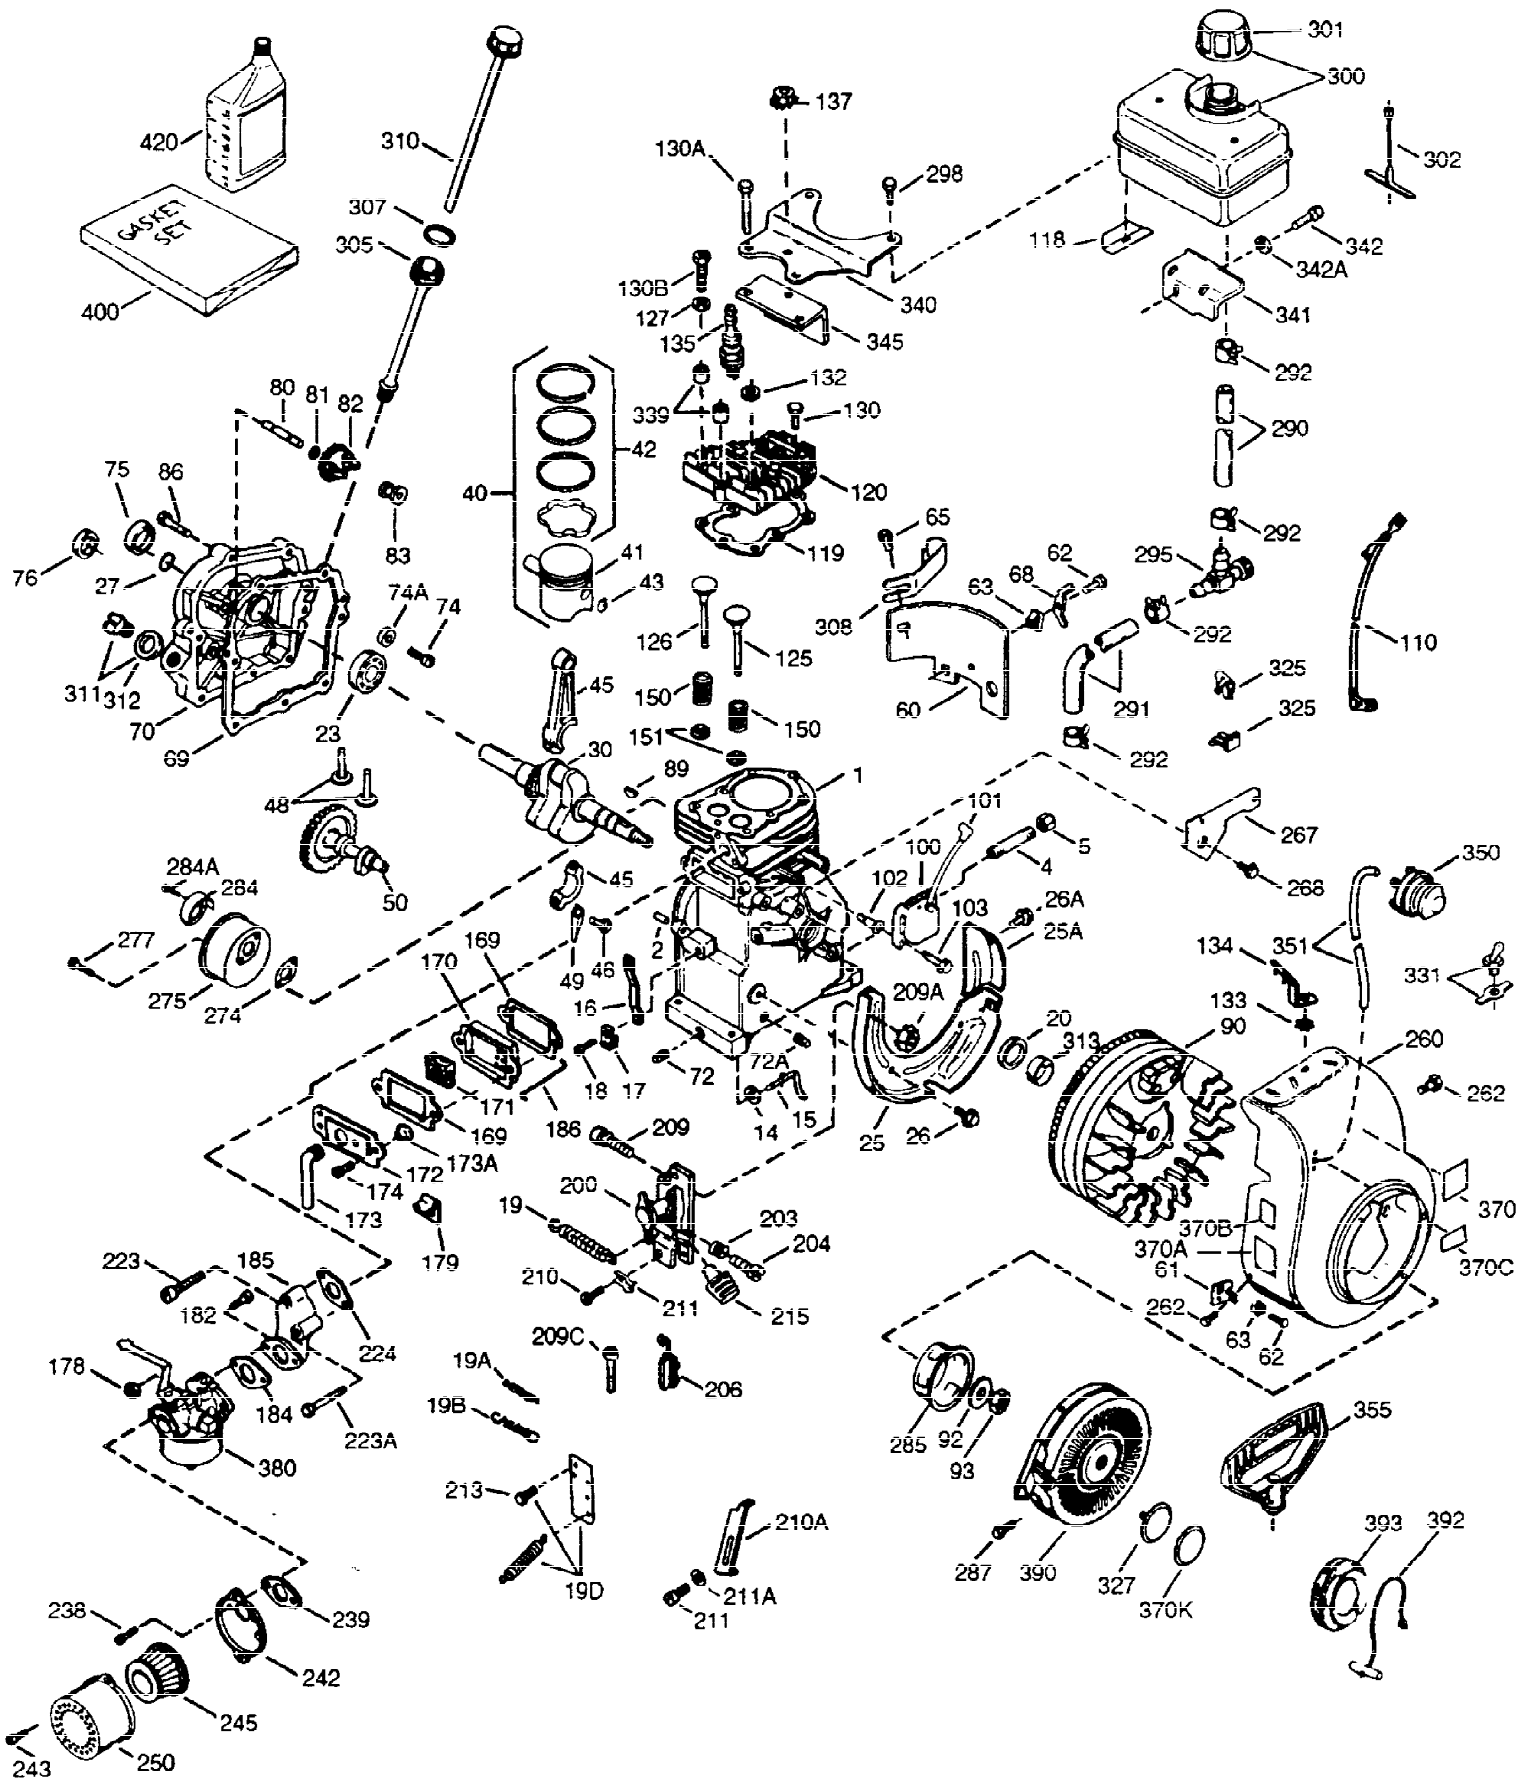

ILLUSTRATION SHOWS TYPICAL PARTS ONLY. ORDER BY PART NUMBER. PARTS NOT LISTED ARE SUPPLIED BY OEM.

VIEW 1 OF 2

Ref #	Part Number	Qty	Description
1	34708A	1	Cylinder (Incl. 2, 20 & 72)
2	26727	2	Dowel Pin
4	30968	1	Oil Drain Extension
5	30969	1	Extension Cap
14	28277	1	Washer
15	31334	1	Governor Rod
16	31510	1	Governor Lever
17	31335	1	Governor Lever Clamp
18	650548	1	Screw, 8-32 x 5/16"
19	31426	1	Extension Spring
20	32600	1	Oil Seal
25A	33341	1	Baffle Extension
25	33342	1	Blower Housing Baffle
26A	650884	1	Screw, 8-32 x 1/2"
26	650561	2	Screw, 1/4-20 x 5/8"
30	34734	1	Crankshaft
32	32323	1	Washer
40	34514	1	Piston, Pin & Ring Set (Std.)
40	34515	1	Piston, Pin & Ring Set (.010" OS)
40	34516	1	Piston, Pin & Ring Set (.020" OS)
41	32538B	1	Piston & Pin Ass'y. (Std.) (Incl. 43)
41	32548B	1	Piston & Pin Ass'y. (.010" OS) (Incl. 43)
41	32549B	1	Piston & Pin Ass'y. (.020" OS) (Incl. 43)
42	28986	1	Ring Set (Std.)
42	28987	1	Ring Set (.010" OS)
42	28988	1	Ring Set (.020" OS)
43	20381	2	Piston Pin Retaining Ring
45	32875	1	Connecting Rod Ass'y. (Incl. 46 & 49)
46	32610A	2	Connecting Rod Bolt
48	27241	2	Valve Lifter
49	32654	1	Oil Dipper
50	33149A	1	Camshaft (BCR)
60	29745	1	Blower Housing Extension
61	34126	1	Grommet Mounting Bracket
62	650760	1	Screw, 8-32 x 3/8"
63	28545	1	Grommet
65	650128	1	Screw, 10-24 x 1/2"
69	27677A	1	* Cylinder Cover Gasket
70	34674A	1	Cylinder Cover (Incl. 75 thru 86)
72	27642	1	Oil Drain Plug
75	27897	1	Oil Seal
80	30574	1	Governor Shaft
81	30590A	1	Washer
82	30591	1	Governor Gear Ass'y. (Incl. 81)
83	30588A	1	Governor Spool
84	29193	1	Retaining Ring
86	650488	7	Screw, 1/4-20 x 1-1/4"
89	610961	1	Flywheel Key
90	611081	1	Flywheel
92	650815	1	Belleville Washer
93	650863	1	Flywheel Nut
100	34443A	1	Solid State Ignition
101	610118	1	Spark Plug Cover
102	650872	2	Solid State Mounting Stud
103	650814	2	Screw, Torx T-15, 10-24 x 1"