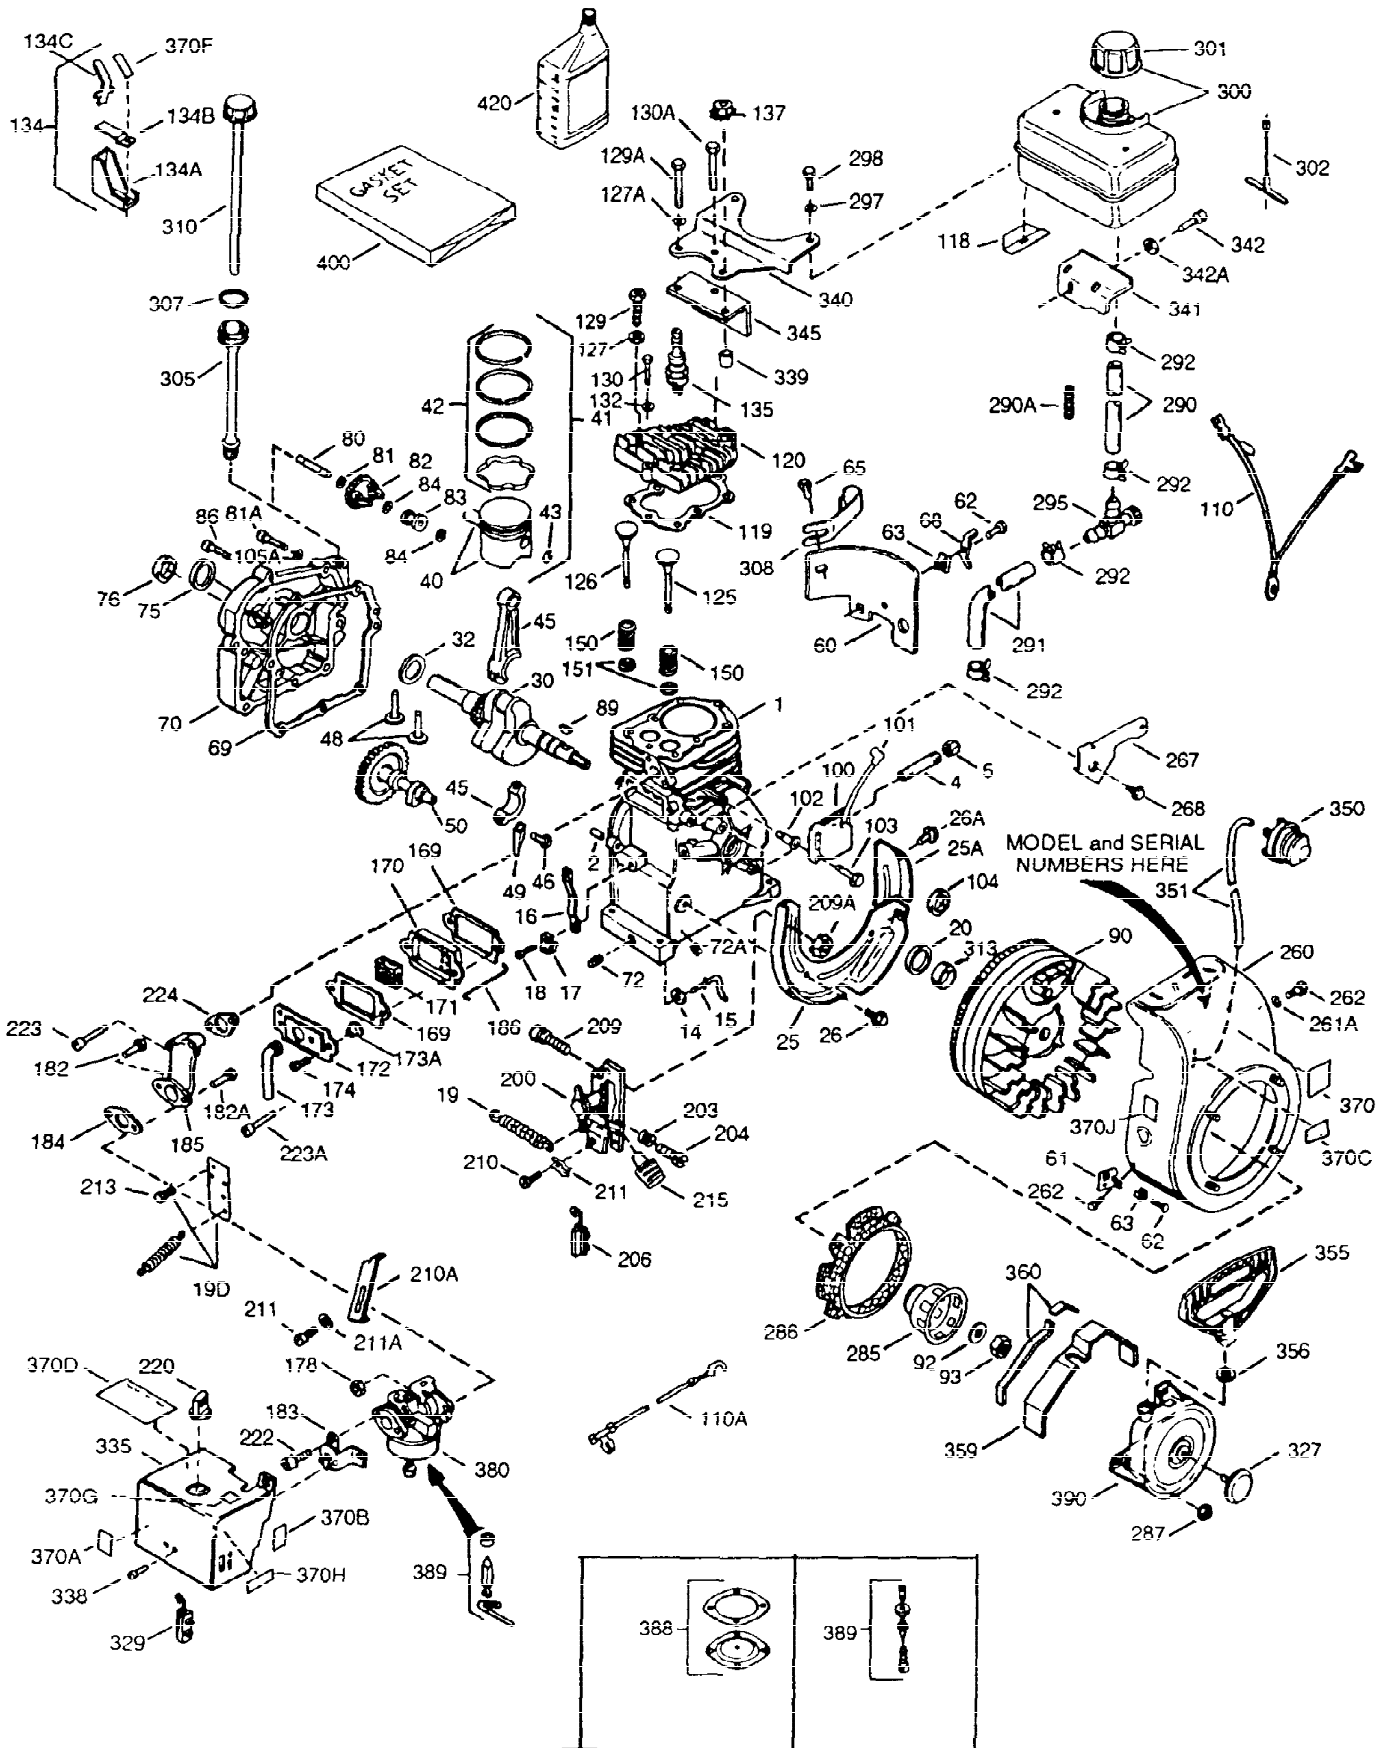

ILLUSTRATION SHOWS TYPICAL PARTS ONLY. ORDER BY PART NUMBER. PARTS NOT LISTED ARE SUPPLIED BY OEM

Ref #	Part Number	Qty	Description
1	35115A	1	Cylinder (Incl. 2, 20 & 72)
2	26727	2	Dowel Pin
14	28277	1	Washer
15	31334	1	Governor Rod
16	31510	1	Governor Lever
17	31335	1	Governor Lever Clamp
18	650548	1	Screw, 8-32 x 5/16"
19	31426	1	Extension Spring
20	32600	1	Oil Seal
25A	35883	1	Baffle Extension
25	33342	1	Blower Housing Baffle
26	650561	2	Screw, 1/4-20 x 5/8"
26A	650884	1	Screw, 8-32 x 1/2"
30	35116	1	Crankshaft
40	34514	1	Piston, Pin & Ring Set (Std.)
40	34515	1	Piston, Pin & Ring Set (.010" OS)
40	34516	1	Piston, Pin & Ring Set (.020" OS)
41	32538B	1	Piston & Pin Ass'y. (Std.) (Incl. 43)
41	32548B	1	Piston & Pin Ass'y. (.010" OS) (Incl. 43)
41	32549B	1	Piston & Pin Ass'y. (.020" OS) (Incl. 43)
42	28986	1	Ring Set (Std.)
42	28987	1	Ring Set (.010" OS)
42	28988	1	Ring Set (.020" OS)
43	20381	2	Piston Pin Retaining Ring
45	32875	1	Connecting Rod Ass'y. (Incl. 46 & 49)
46	32610A	2	Connecting Rod Bolt
48	27241	2	Valve Lifter
49	32654	1	Oil Dipper
50	33149A	1	Camshaft (BCR)
60	29745	1	Blower Housing Extension
65	650128	1	Screw, 10-24 x 1/2"
69	27677A	1	* Cylinder Cover Gasket
70	30756B	1	Cylinder Cover (Incl. 75,80,311,312)
72	27642	2	Oil Drain Plug
75	28540	1	Oil Seal
80	30574	1	Governor Shaft
81	30590A	1	Washer
82	30591	1	Governor Gear Ass'y. (Incl. 81)
83	30588A	1	Governor Spool
84	29193	2	Retaining Ring
86	650488	7	Screw, 1/4-20 x 1-1/4"
89	610961	1	Flywheel Key
90	611080	1	Flywheel
92	650815	1	Belleville Washer
93	650816	1	Flywheel Nut
100	34443A	1	Solid State Ignition
102	650872	2	Solid State Mounting Stud
103	650814	2	Screw, Torx T-15, 10-24 x 1
119	29953C	1	* Cylinder Head Gasket
120	30579A	1	Cylinder Head (Incl. 130)
125	29313C	1	Exhaust Valve (Std.) (Incl. 151)
125	29315C	1	Exhaust Valve (1/32" OS) (Incl. 151)
126	29314B	1	Intake Valve (Std.) (Incl. 151)
126	29315C	1	Intake Valve (1/32" OS) (Incl. 151)
130	650694A	3	Screw, 5/16-18 x 2"