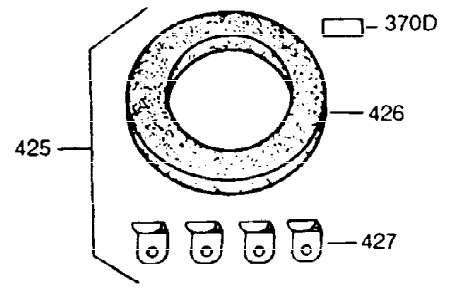

STARTER MUFF KIT
(OPTIONAL)