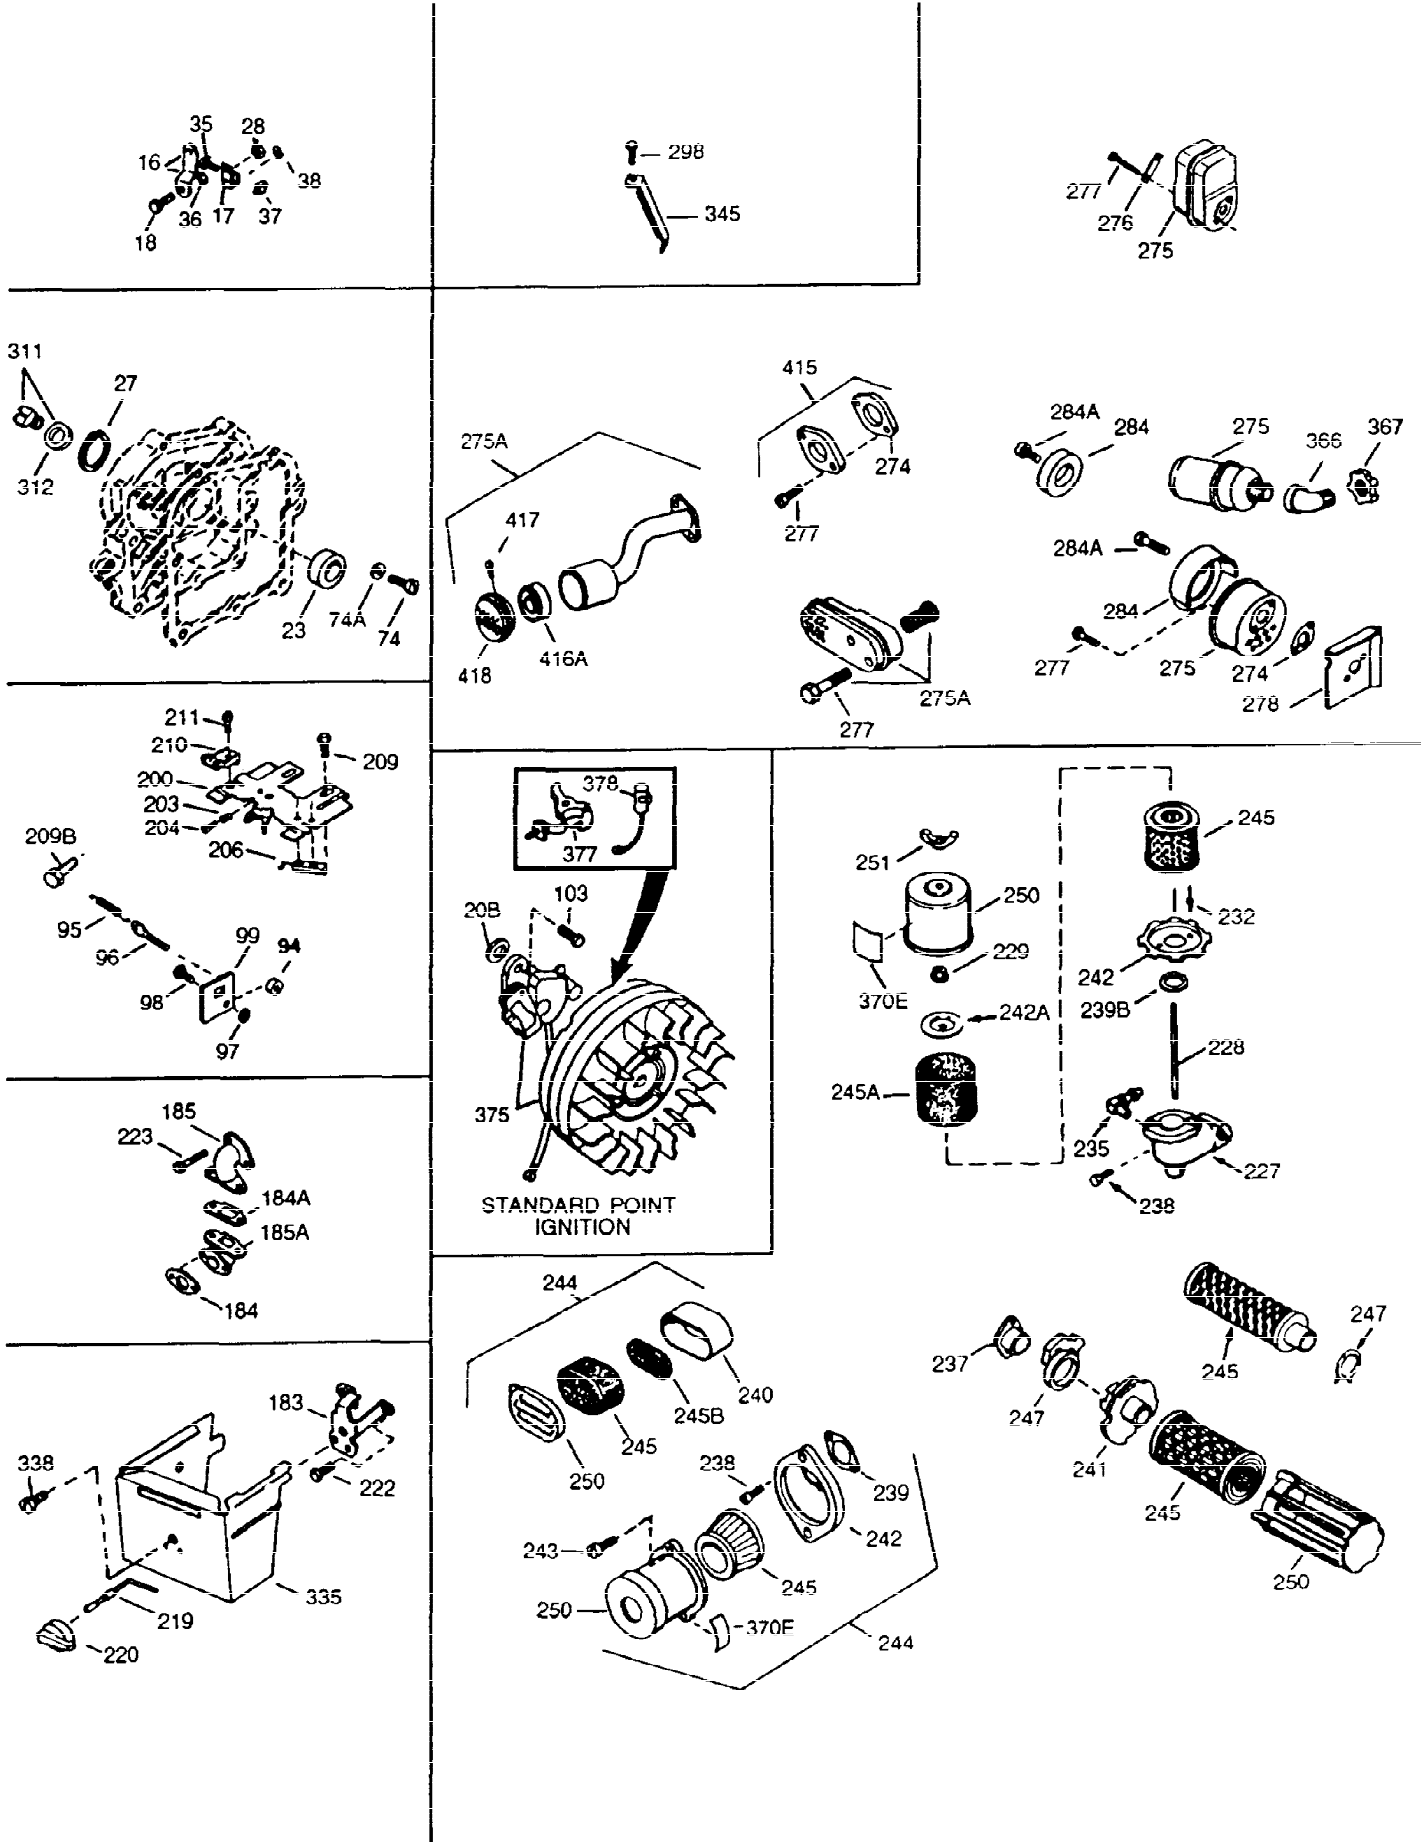

ILLUSTRATION SHOWS TYPICAL PARTS ONLY. ORDER BY PART NUMBER. PARTS NOT LISTED ARE SUPPLIED BY OEM.

Ref #	Part Number	Qty	Description
16	31510	1	Governor Lever
17	31335	1	Governor Lever Clamp
18	650548	1	Screw, 8-32 x 5/16"
23	28458	1	Ball Bearing
27	28539	1	Retaining Ring
74A	28537	2	Washer
74	30200	2	Screw, 10-24 x 9/16"
103	650814	2	Screw, Torx T-15, 10-24 x 1
131	6021A	3	Screw, 5/16-18 x 1-1/2"
184	26756	1	* Carburetor To Intake Pipe Gasket
185	28416A	1	Intake Pipe
200	33879A	1	Control Bracket (Incl. 203 thru 211)
203	31342	1	Compression Spring
204	650549	1	Screw, 5-40 x 7/16"
210	27793	1	Conduit Clip
211	28942	1	Screw, 10-32 x 3/8"
223	650664	1	Screw, 1/4-20 x 1-19/32"
227	35071	1	Air Cleaner Elbow
228	650826	1	Stud
229	650825	1	Nut
235	30675	1	Air Cleaner Elbow Fitting
238	650163	2	Screw, 10-32 x 7/8"
239	27272A	1	* Air Cleaner Gasket
239A	34698A	1	Air Cleaner Gasket
242	34699	1	Air Cleaner Base
245A	34783	1	Air Cleaner Filter
245	34782	1	Air Cleaner Filter
250	34781	1	Air Cleaner Cover
251	650513	1	Wing Nut
274	30081A	1	* Exhaust Gasket
298	650665	2	Screw, 1/4-15 x 7/8"
311	27625	1	Oil Fill Plug (Incl. 312)
312	29673	1	* Oil Fill Plug Gasket
345	33344	1	Heat Baffle