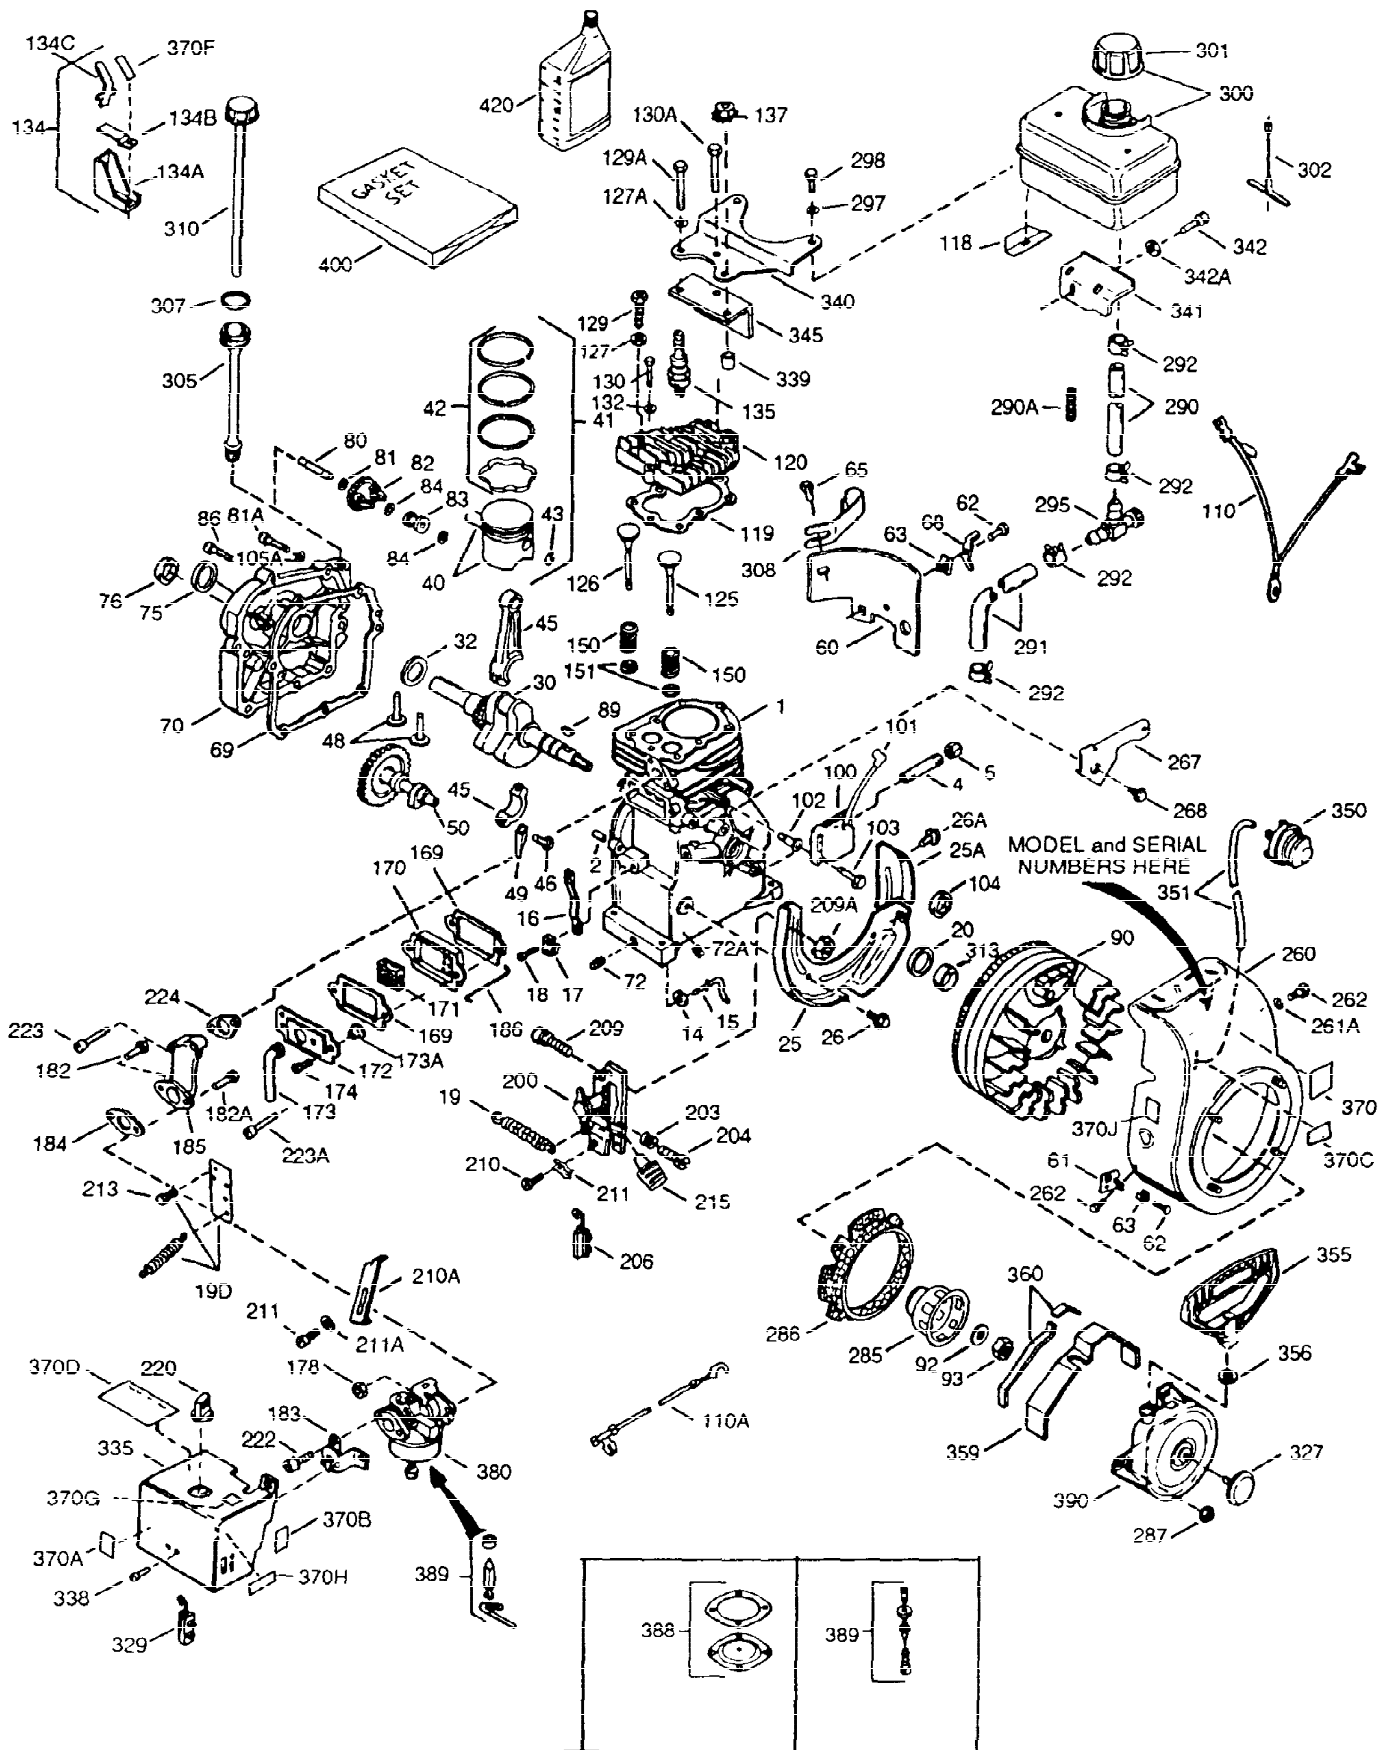

ILLUSTRATION SHOWS TYPICAL PARTS ONLY. ORDER BY PART NUMBER. PARTS NOT LISTED ARE SUPPLIED BY OEM

Ref #	Part Number	Qty	Description
1	34755A	1	Cylinder (Incl. 2, 20 & 72)
2	26727	2	Dowel Pin
14	28277	1	Washer
15	31334	1	Governor Rod
16	31510	1	Governor Lever
17	29916	1	Governor Lever Clamp
18	650548	1	Screw, 8-32 x 5/16"
19	31426	1	Extension Spring
19D	33857	1	Extension Spring Ass'y. (Incl. 213)
20	32600	1	Oil Seal
25A	35883	1	Baffle Extension
25	33342	1	Blower Housing Baffle
26A	650884	1	Screw, 8-32 x 1/2"
26	650561	2	Screw, 1/4-20 x 5/8"
30	34734A	1	Crankshaft
40	34514	1	Piston, Pin & Ring Set (Std.)
40	34515	1	Piston, Pin & Ring Set (.010" OS)
40	34516	1	Piston, Pin & Ring Set (.020" OS)
41	32538B	1	Piston & Pin Ass'y. (Std.) (Incl. 43)
41	32548B	1	Piston & Pin Ass'y. (.010" OS) (Incl. 43)
41	32549B	1	Piston & Pin Ass'y. (.020" OS) (Incl. 43)
42	28986	1	Ring Set (Std.)
42	28987	1	Ring Set (.010" OS)
42	28988	1	Ring Set (.020" OS)
43	20381	2	Piston Pin Retaining Ring
45	32875	1	Connecting Rod Ass'y. (Incl. 46 & 49)
46	32610A	2	Connecting Rod Bolt
48	27241	2	Valve Lifter
49	32654	1	Oil Dipper
50	33149A	1	Camshaft (BCR)
60	29745	1	Blower Housing Extension
62	650760	1	Screw, 8-32 x 3/8"
63	28545	1	Grommet
65	650128	1	Screw, 10-24 x 1/2"
68	33356	1	Ground Terminal
69	27677A	1	* Cylinder Cover Gasket
70	32700A	1	Cylinder Cover (Incl.75,80,311,312)
72	27642	1	Oil Drain Plug
72A	28582	1	Oil Drain Plug
75	27897	1	Oil Seal
80	30574	1	Governor Shaft
81	30590A	1	Washer
82	30591	1	Governor Gear Ass'y. (Incl. 81)
83	30588A	1	Governor Spool
84	29193	2	Retaining Ring
86	650488	7	Screw, 1/4-20 x 1-1/4"
89	610961	1	Flywheel Key
90	611080	1	Flywheel
92	650815	1	Belleville Washer
93	650816	1	Flywheel Nut
100	34443A	1	Solid State Ignition
101	27276	1	Spark Plug Cover
102	650872	2	Solid State Mounting Stud
103	650814	2	Screw, Torx T-15, 10-24 x 1
110	30831	1	Ground Wire