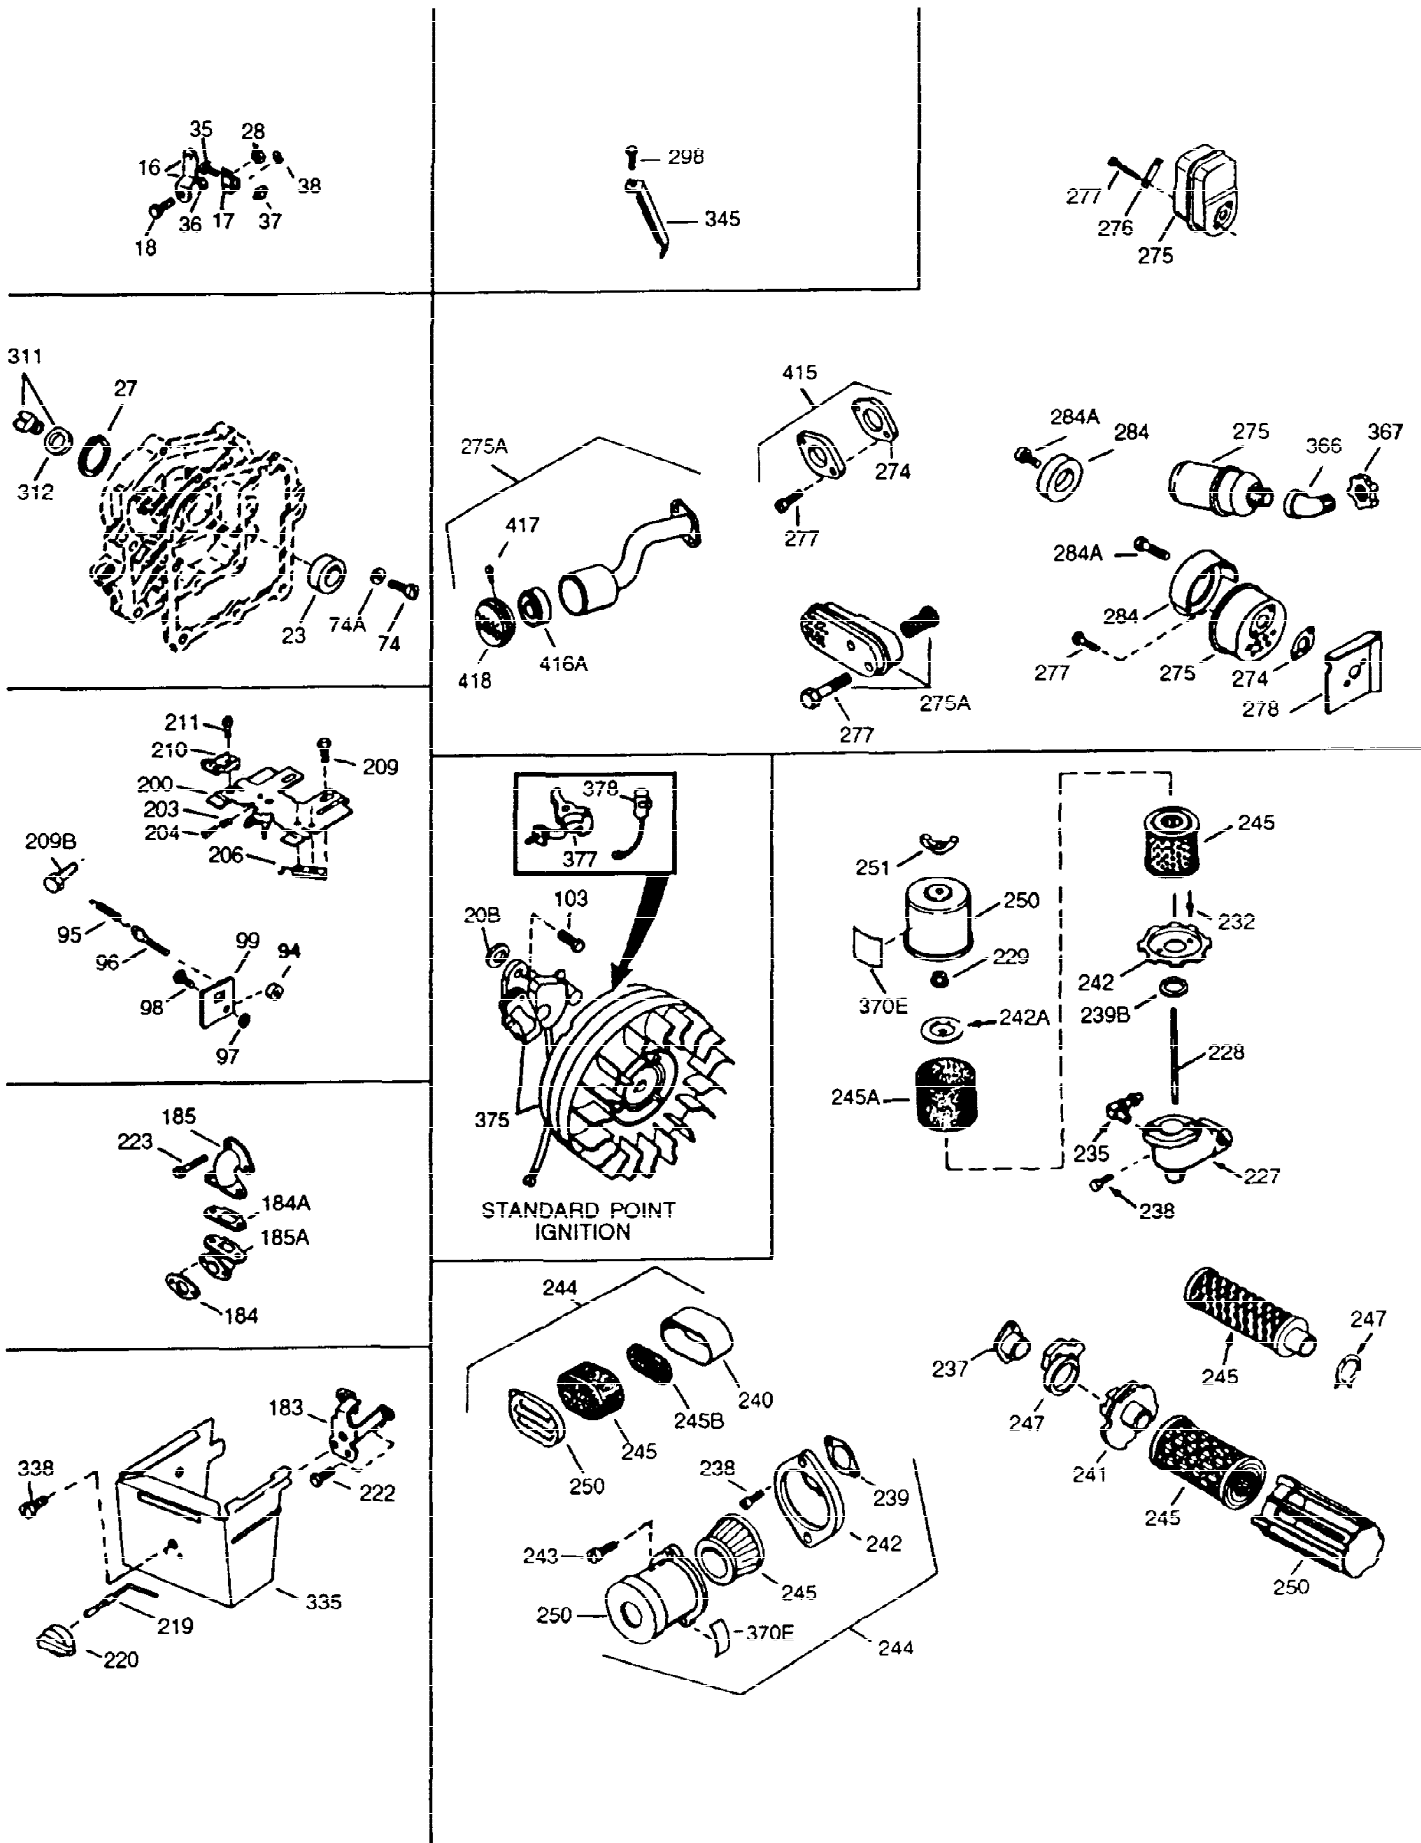

ILLUSTRATION SHOWS TYPICAL PARTS ONLY. ORDER BY PART NUMBER. PARTS NOT LISTED ARE SUPPLIED BY OEM.

Ref #	Part Number	Qty	Description
16	31510	1	Governor Lever
17	29916	1	Governor Lever Clamp
18	650548	1	Screw, 8-32 x 5/16"
27	29642	1	Retaining Ring
28	30322	1	Nut
35	29826	1	Screw,
36	29918	1	Lock Washer
37	29216	1	Lock Nut
103	650814	2	Screw, Torx T-15, 10-24 x 1
131	6021A	3	Screw, 5/16-18 x 1-1/2"
184	26756	1	* Carburetor To Intake Pipe Gasket
185	28416A	1	Intake Pipe
200	730136A	1	Control Bracket (Incl.203 thru 211)
203	31342	1	Compression Spring
204	650549	1	Screw, 5-40 x 7/16"
210	27793	1	Conduit Clip
211	28942	1	Screw, 10-32 x 3/8"
223	650664	1	Screw, 1/4-20 x 1-19/32"
238	28820	2	Screw, 10-32 x 1/2"
239	27272A	1	* Air Cleaner Gasket
242	31691	1	Air Cleaner Base
243	650152	2	Screw, 8-32 x 3/8"
245	30727	1	Air Cleaner Filter
250	31715	1	Air Cleaner Cover
274	33170A	1	* Exhaust Gasket
275	33126A	1	Muffler (Incl. 277)
277	650561	2	Screw, 1/4-20 x 5/8"
311	27625	1	Oil Fill Plug (Incl. 312)
312	29673	1	* Oil Fill Plug Gasket