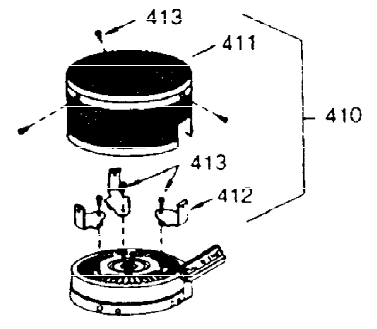

ILLUSTRATION SHOWS TYPICAL PARTS ONLY. ORDER BY PART NUMBER. PARTS NOT LISTED ARE SUPPLIED BY OEM.

Ref #	Part Number	Qty	Description
16	31510	1	Governor Lever
17	29916	1	Governor Lever Clamp
18	650548	1	Screw, 8-32 x 5/16"
27	29642	1	Retaining Ring
28	30322	1	Nut
35	29826	1	Screw,
36	29918	1	Lock Washer
37	29216	1	Lock Nut
103	650814	2	Screw, Torx T-15, 10-24 x 1
131	6021A	3	Screw, 5/16-18 x 1-1/2"
184	26756	1	* Carburetor To Intake Pipe Gasket
185	28416A	1	Intake Pipe
200	730136A	1	Control Bracket (Incl.203 thru 211)
203	31342	1	Compression Spring
204	650549	1	Screw, 5-40 x 7/16"
210	27793	1	Conduit Clip
211	28942	1	Screw, 10-32 x 3/8"
223	650664	1	Screw, 1/4-20 x 1-19/32"
238	28820	2	Screw, 10-32 x 1/2"
239	27272A	1	* Air Cleaner Gasket
242	31691	1	Air Cleaner Base
243	650152	2	Screw, 8-32 x 3/8"
245	30727	1	Air Cleaner Filter
250	31715	1	Air Cleaner Cover
274	33170A	1	* Exhaust Gasket
275	33126A	1	Muffler (Incl. 277)
277	650561	2	Screw, 1/4-20 x 5/8"
311	27625	1	Oil Fill Plug (Incl. 312)
312	29673	1	* Oil Fill Plug Gasket

ILLUSTRATION SHOWS TYPICAL PARTS ONLY. ORDER BY PART NUMBER. PARTS NOT LISTED ARE SUPPLIED BY OEM.

OPTIONAL 110 - 120 VOLT
 STARTER MOTOR KIT

STARTER MUFF KIT
 (OPTIONAL)

OPTIONAL
 DEBRIS SCREEN KIT

Ref #	Part Number	Qty	Description
90	611080	1	Flywheel
100	34443A	1	Solid State Ignition
101	27276	1	Spark Plug Cover
102	650872	2	Solid State Mounting Stud
103	650814	2	Screw, Torx T-15, 10-24 x 1
131	6021A	3	Screw, 5/16-18 x 1-1/2"
133	650890	1	Lock Washer, 5/16
134	30747	1	Shorting Clip
260	35585	1	Blower Housing
262	29212	2	Screw, 1/4-28 x 7/16"
287	650884	2	Screw, 8-32 x 1/2"
313	34080	1	Spacer
327	35392	1	Starter Plug
370	550223	1	Name Decal
390	590642A	1	Rewind Starter