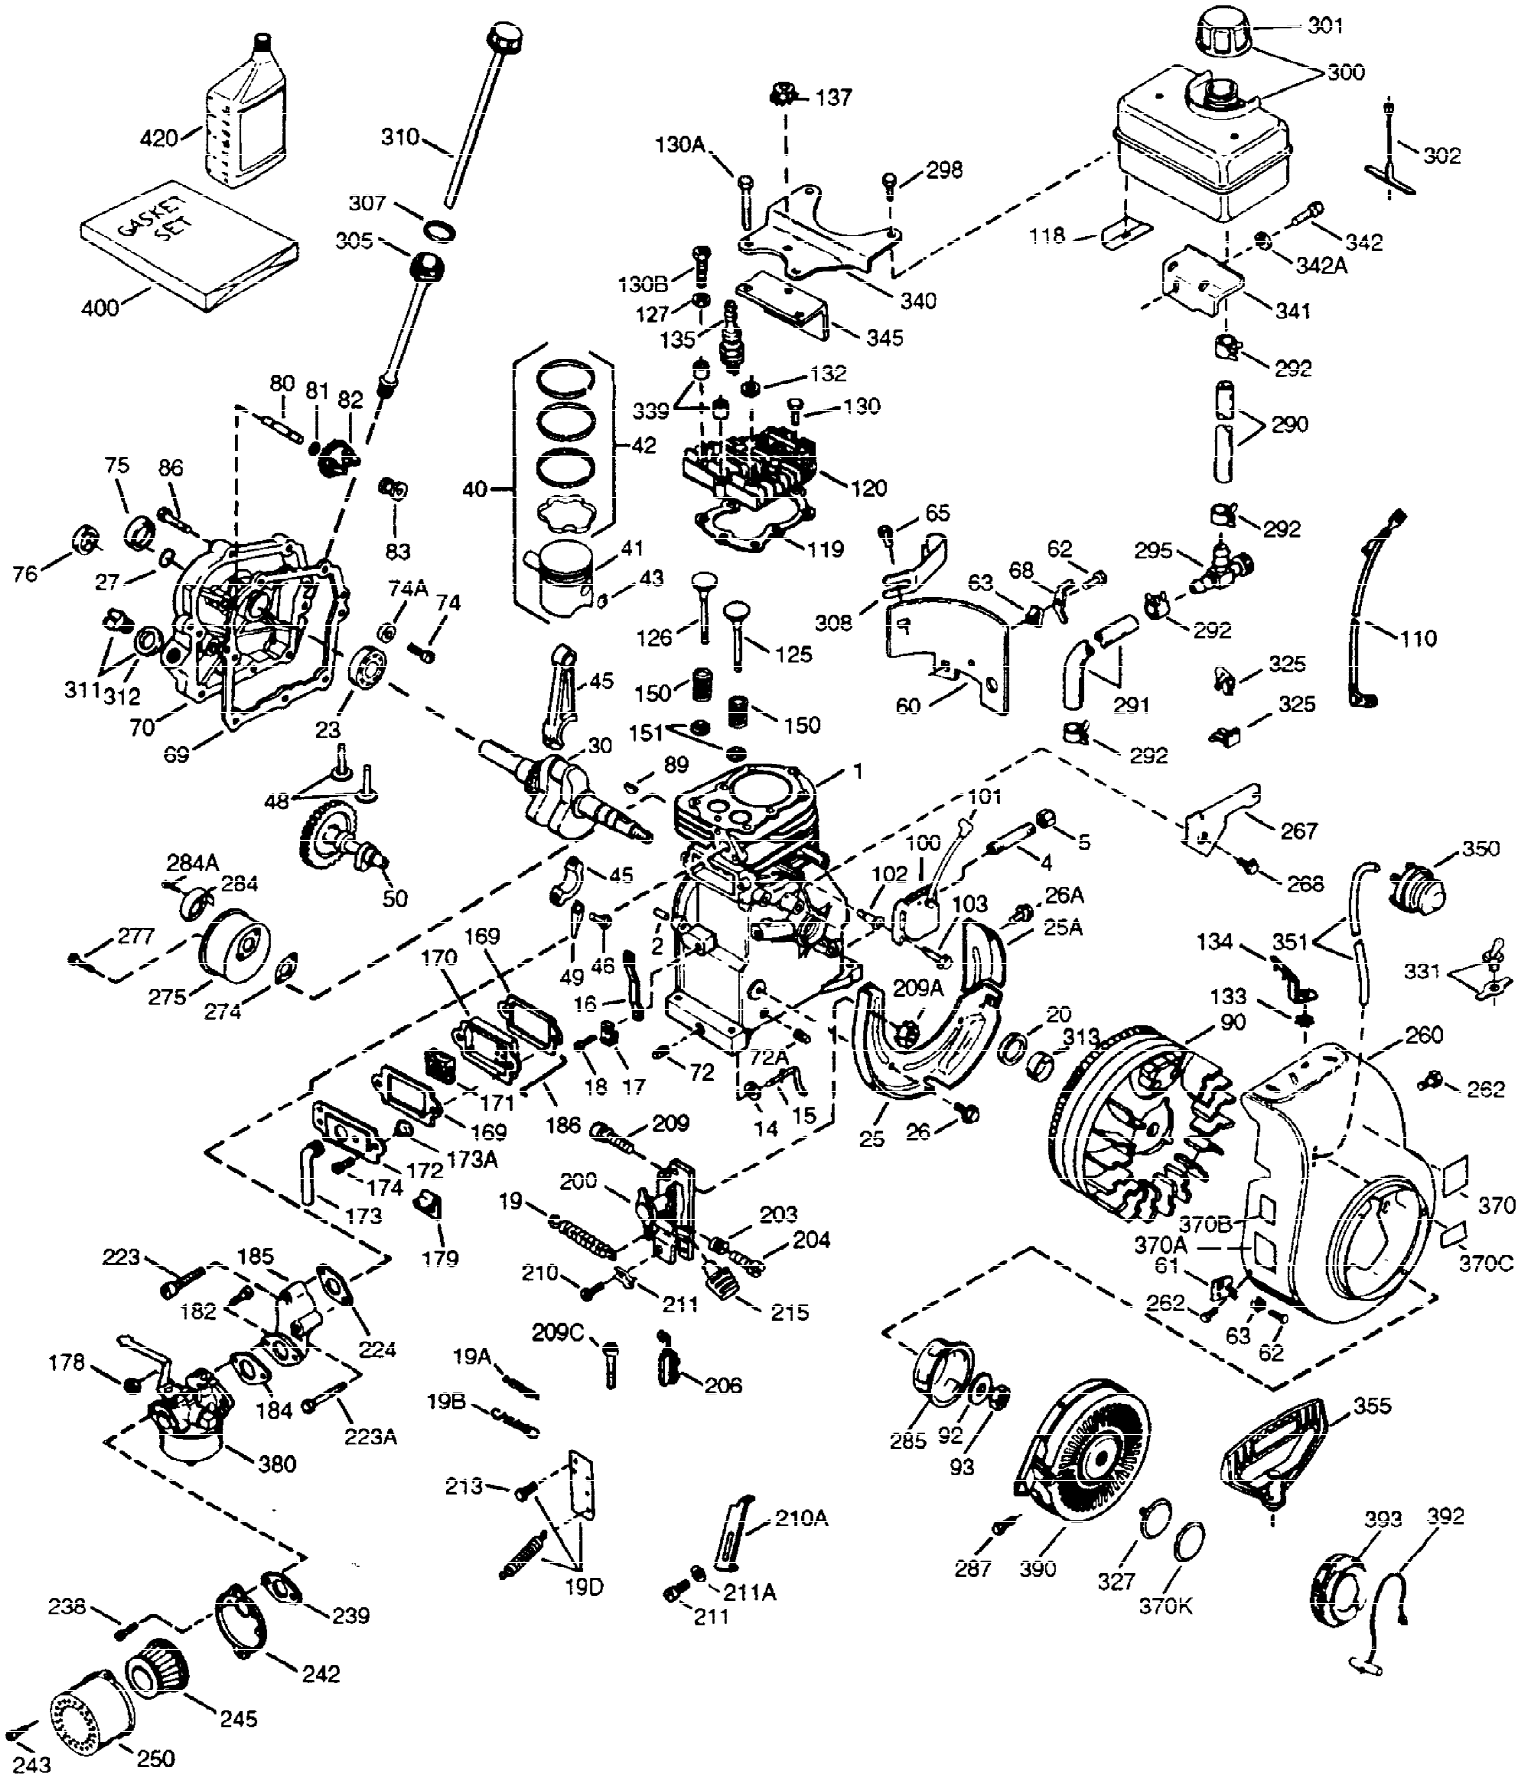

ILLUSTRATION SHOWS TYPICAL PARTS ONLY. ORDER BY PART NUMBER. PARTS NOT LISTED ARE SUPPLIED BY OEM.

VIEW 1 OF 2

Ref #	Part Number	Qty	Description
1	34755B	1	Cylinder (Incl. 2, 20 & 72)
2	26727	2	Dowel Pin
14	28277	1	Washer
15	31334	1	Governor Rod
16	31510	1	Governor Lever
17	31335	1	Governor Lever Clamp
18	650548	1	Screw, 8-32 x 5/16"
20	32600	1	Oil Seal
25	33342	1	Blower Housing Baffle
25A	35883	1	Baffle Extension
26	650802	2	Screw, 1/4-20 x 5/8"
26A	650926	1	Screw, 8-32 x 21/64"
30	34846	1	Crankshaft
40	34514	1	Piston, Pin & Ring Set (Std.)
40	34515	1	Piston, Pin & Ring Set (.010" OS)
40	34516	1	Piston, Pin & Ring Set (.020" OS)
41	32538B	1	Piston & Pin Ass'y. (Std.) (Incl. 43)
41	32548B	1	Piston & Pin Ass'y. (.010" OS) (Incl. 43)
41	32549B	1	Piston & Pin Ass'y. (.020" OS) (Incl. 43)
42	28986	1	Ring Set (Std.)
42	28987	1	Ring Set (.010" OS)
42	28988	1	Ring Set (.020" OS)
43	20381	2	Piston Pin Retaining Ring
45	32875	1	Connecting Rod Ass'y. (Incl. 46 & 49)
46	32610A	2	Connecting Rod Bolt
48	27241	2	Valve Lifter
49	32654	1	Oil Dipper
50	33149A	1	Camshaft (BCR)
60	29745	1	Blower Housing Extension
65	650128	1	Screw, 10-24 x 1/2"
69	27677A	1	* Cylinder Cover Gasket
70	32700B	1	Cylinder Cover (Incl. 75 thru 86, 311 & 312)
72	27642	2	Oil Drain Plug
75	27897	1	Oil Seal
80	30574A	1	Governor Shaft
81	30590A	1	Washer
82	30591	1	Governor Gear Ass'y. (Incl. 81)
83	30588A	1	Governor Spool
86	650488	7	Screw, 1/4-20 x 1-1/4"
89	610961	1	Flywheel Key
90	611080	1	Flywheel
92	650815	1	Belleville Washer
93	650816	1	Flywheel Nut
100	34443A	1	Solid State Ignition
102	650872	2	Solid State Mounting Stud
103	650814	2	Screw, Torx T-15, 10-24 x 1
119	36437	1	* Cylinder Head Gasket
120	36438	1	Cylinder Head (Incl. 131)
125	29313C	1	Exhaust Valve (Std.) (Incl. 151)
125	29315C	1	Exhaust Valve (1/32" OS) (Incl. 151)
126	29314B	1	Intake Valve (Std.) (Incl. 151)
126	29315C	1	Intake Valve (1/32" OS) (Incl. 151)
130	6021A	3	Screw, 5/16-18 x 1-1/2"
131	650694A	5	Screw, 5/16-18 x 2"
133	650890	1	Lockwasher, 5/16