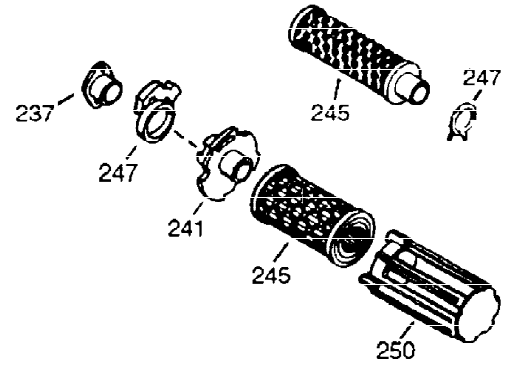

ILLUSTRATION SHOWS TYPICAL PARTS ONLY. ORDER BY PART NUMBER. PARTS NOT LISTED ARE SUPPLIED BY OEM.

VIEW 2 OF 2