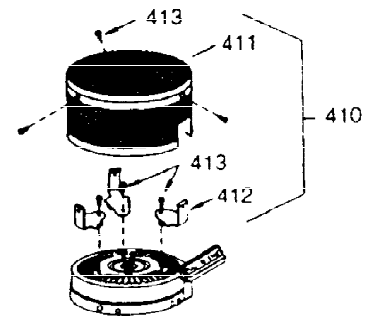

OPTIONAL
DEBRIS SCREEN KIT