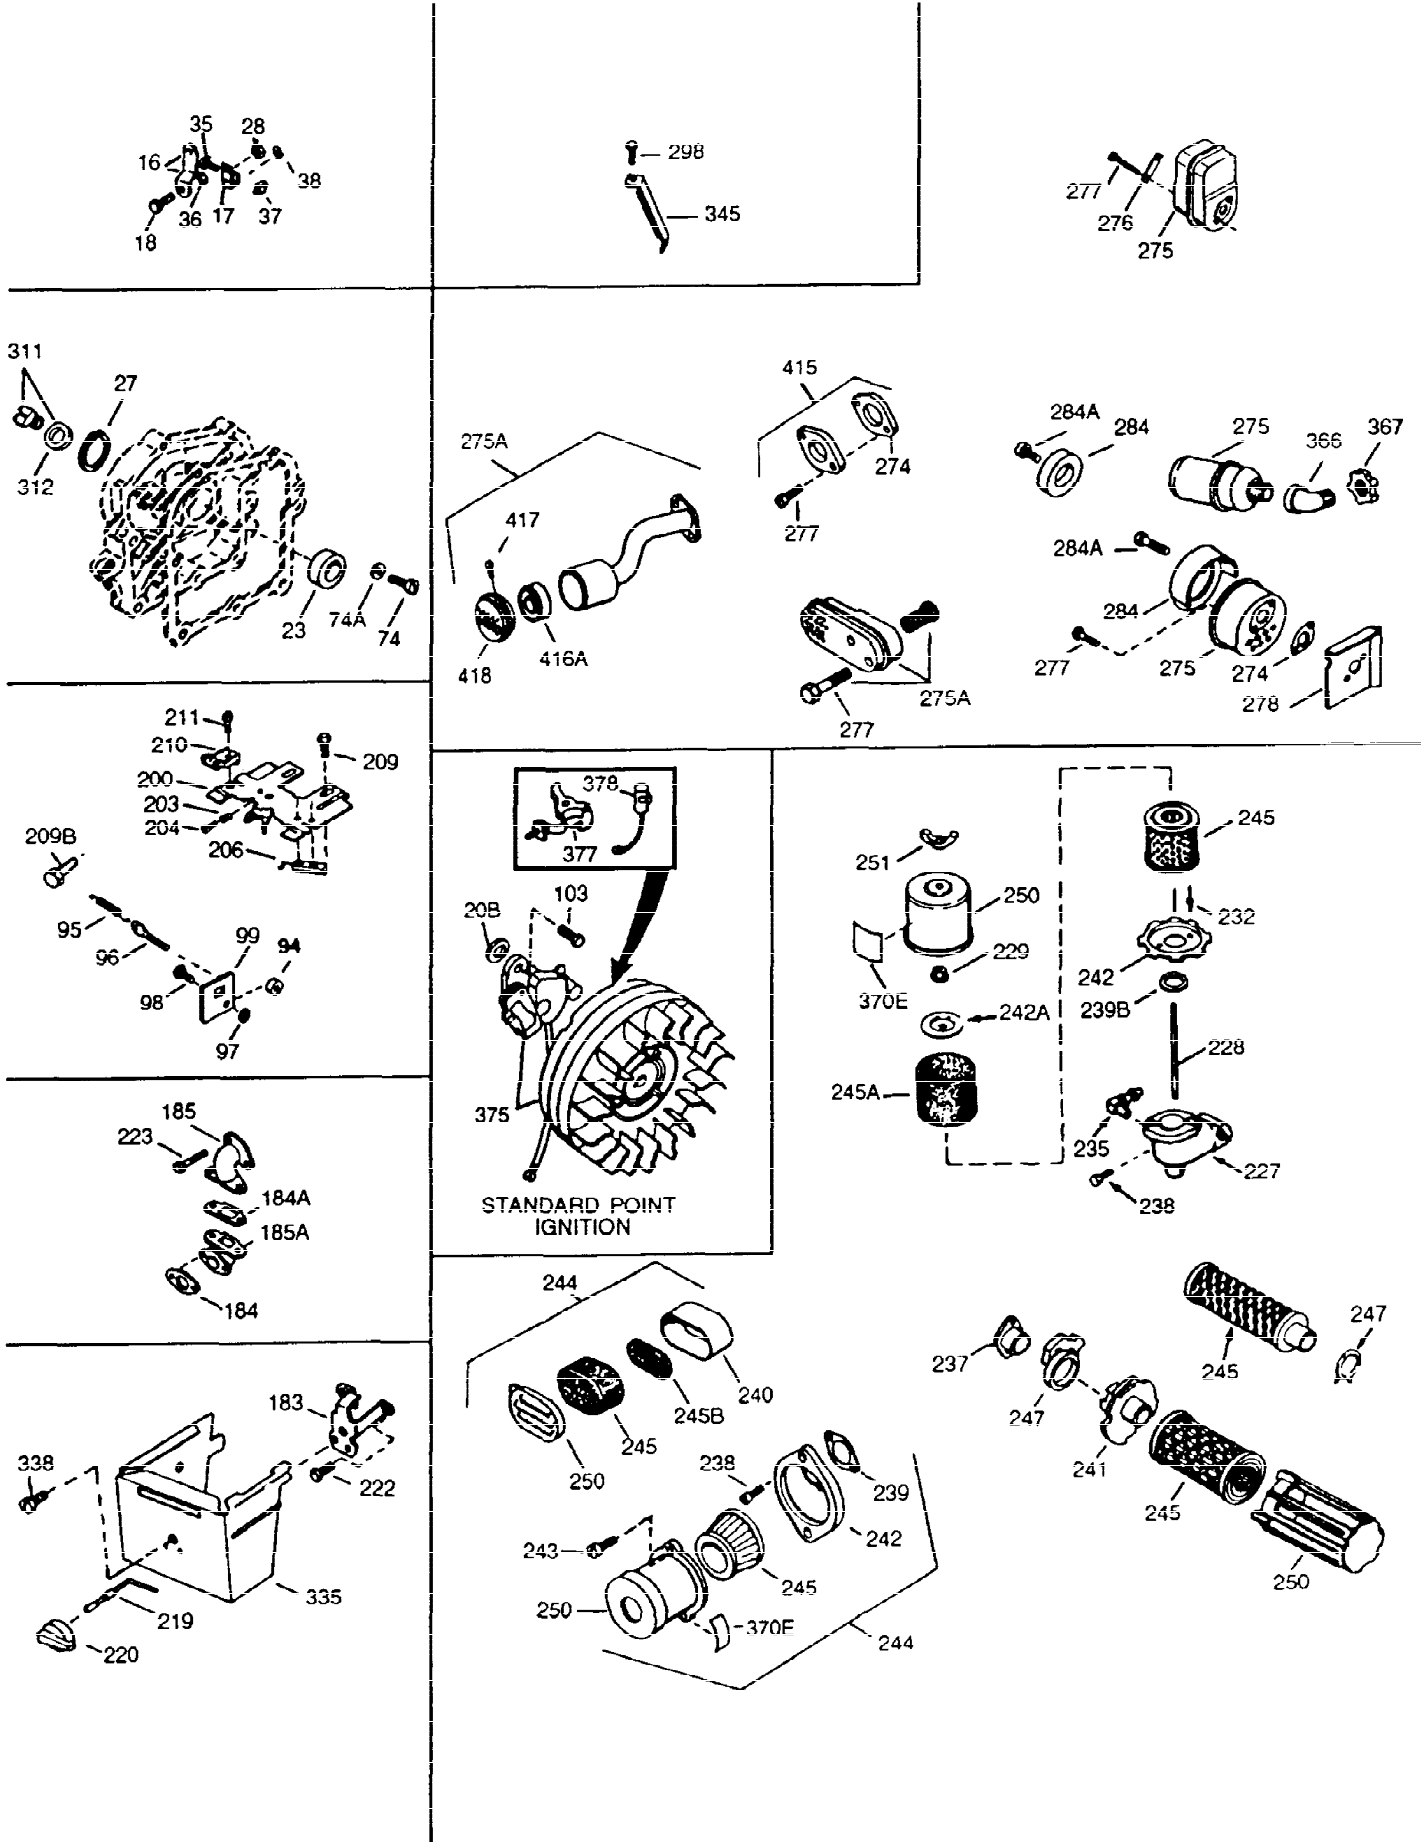

---

Ref #	Part Number	Qty	Description
420	730225	1	SAE 30 4-Cycle Engine Oil (Quart)

---

ILLUSTRATION SHOWS TYPICAL PARTS ONLY. ORDER BY PART NUMBER. PARTS NOT LISTED ARE SUPPLIED BY OEM.

Ref #	Part Number	Qty	Description
16	31510	1	Governor Lever
17	29916	1	Governor Lever Clamp
18	650548	1	Screw, 8-32 x 5/16"
27	29642	1	Retaining Ring
28	30322	1	Nut
35	29826	1	Screw, 10-32 x 3/4"
36	29918	1	Lock Washer
37	29216	1	Lock Nut
103	650814	2	Screw, Torx T-15, 10-24 x 1
131	6021A	3	Screw, 5/16-18 x 1-1/2"
184	26756	1	* Carburetor To Intake Pipe Gasket
185	28416A	1	Intake Pipe
200	730136A	1	Control Bracket (Incl.203 thru 211)
203	31342	1	Compression Spring
204	650549	1	Screw, 5-40 x 7/16"
210	27793	1	Conduit Clip
211	28942	1	Screw, 10-32 x 3/8"
223	650664	1	Screw, 1/4-20 x 1-19/32"
238	28820	2	Screw, 10-32 x 1/2"
239	27272A	1	* Air Cleaner Gasket
242	31691	1	Air Cleaner Base
243	650152	2	Screw, 8-32 x 3/8"
245	30727	1	Air Cleaner Filter
250	31715	1	Air Cleaner Cover
275	35603	1	Muffler (Incl. 277)
276	33753	1	Lock Plate
277	650795	2	Screw, 1/4-20 x 2-1/4"
298	650665	2	Screw, 1/4-15 x 7/8"
311	27625	1	Oil Fill Plug (Incl. 312)
312	29673	1	* Oil Fill Plug Gasket
345	33344	1	Heat Baffle