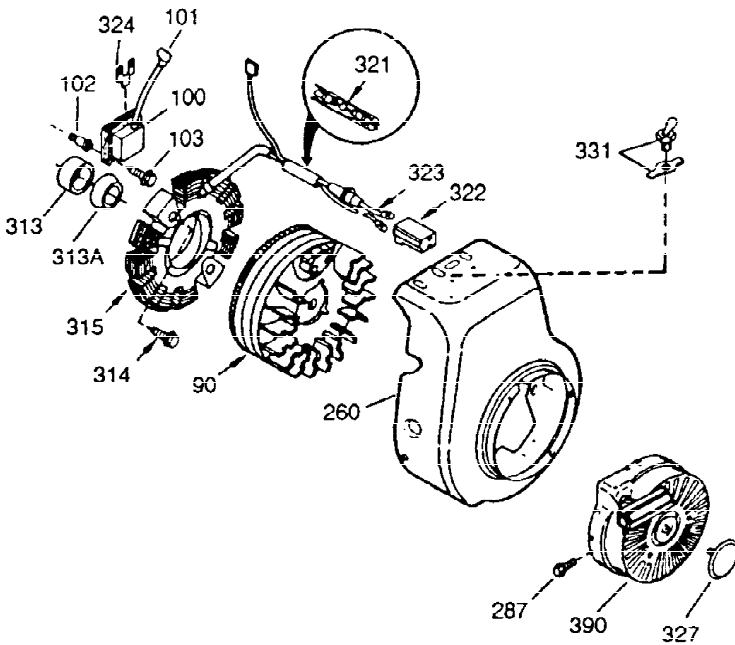

ILLUSTRATION SHOWS TYPICAL PARTS ONLY. ORDER BY PART NUMBER. PARTS NOT LISTED ARE SUPPLIED BY OEM.