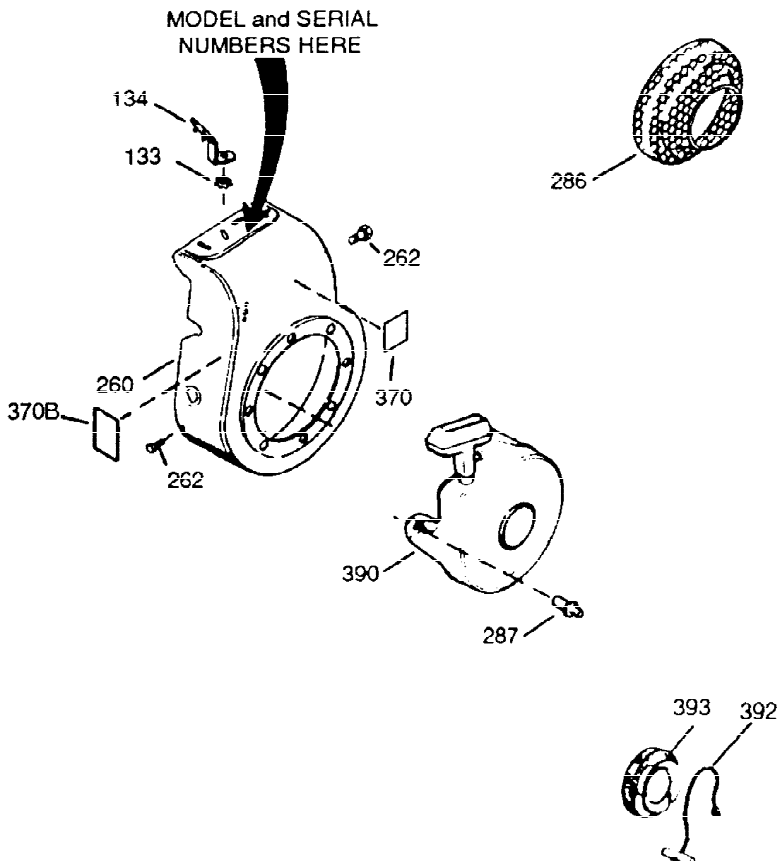

ILLUSTRATION SHOWS TYPICAL PARTS ONLY. ORDER BY PART NUMBER. PARTS NOT LISTED ARE SUPPLIED BY OEM.