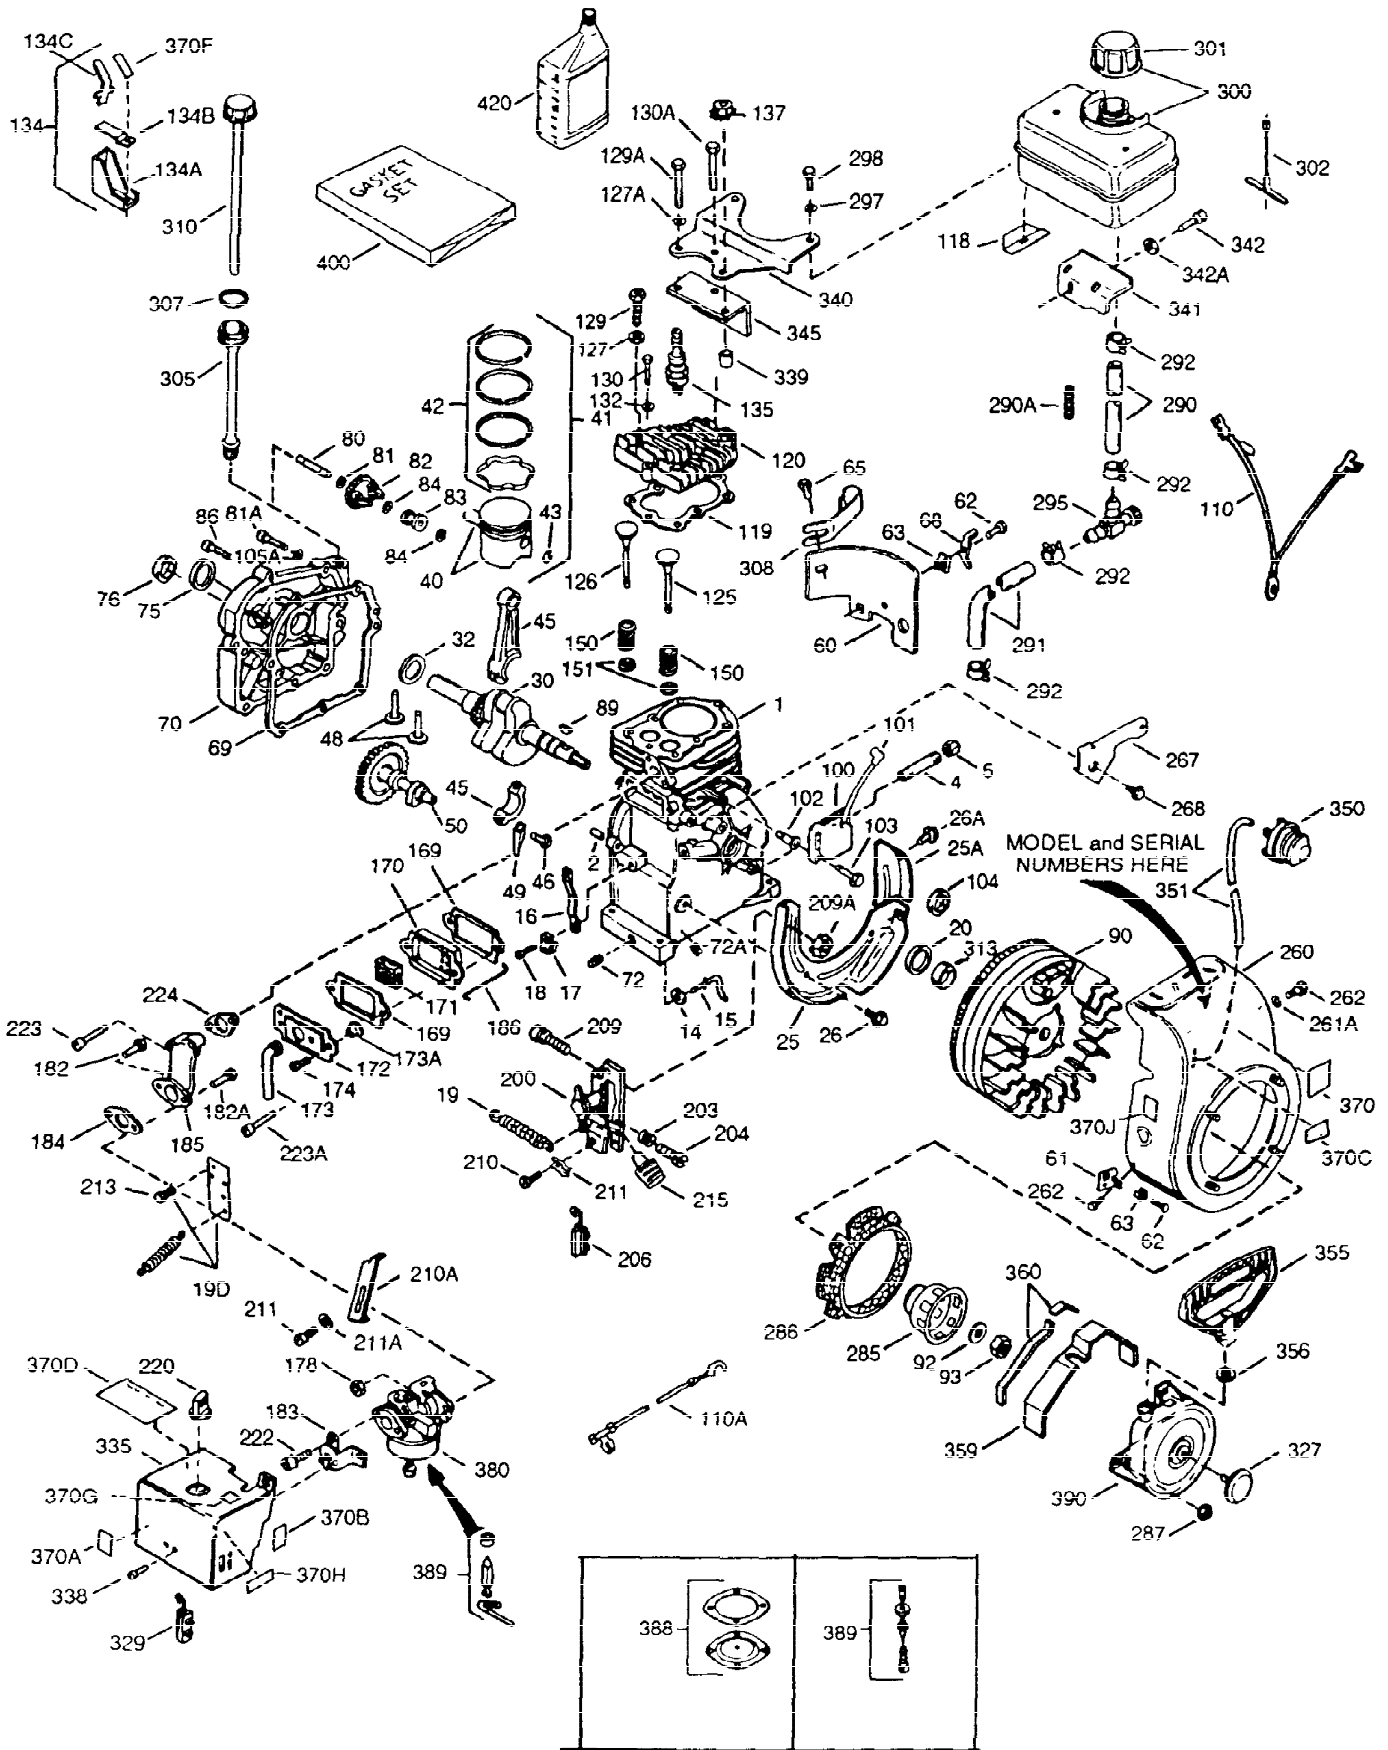

ILLUSTRATION SHOWS TYPICAL PARTS ONLY. ORDER BY PART NUMBER. PARTS NOT LISTED ARE SUPPLIED BY OEM

Ref #	Part Number	Qty	Description
1	34755A	1	Cylinder (Incl. 2, 20 & 72)
2	26727	2	Dowel Pin
14	28277	1	Washer
15	31334	1	Governor Rod
16	31510	1	Governor Lever
17	29916	1	Governor Lever Clamp
18	650548	1	Screw, 8-32 x 5/16"
19D	33857	1	Extension Spring Ass'y. (Incl. 213)
19	31426	1	Extension Spring
20	32600	1	Oil Seal
25A	35883	1	Baffle Extension
25	33342	1	Blower Housing Baffle
26	650561	2	Screw, 1/4-20 x 5/8"
26A	650884	1	Screw, 8-32 x 1/2"
30	34734A	1	Crankshaft
40	34514	1	Piston, Pin & Ring Set (Std.)
40	34515	1	Piston, Pin & Ring Set (.010" OS)
40	34516	1	Piston, Pin & Ring Set (.020" OS)
41	32538B	1	Piston & Pin Ass'y. (Std.) (Incl. 43)
41	32548B	1	Piston & Pin Ass'y. (.010" OS) (Incl. 43)
41	32549B	1	Piston & Pin Ass'y. (.020" OS) (Incl. 43)
42	28986	1	Ring Set (Std.)
42	28987	1	Ring Set (.010" OS)
42	28988	1	Ring Set (.020" OS)
43	20381	2	Piston Pin Retaining Ring
45	32875	1	Connecting Rod Ass'y. (Incl. 46 & 49)
46	32610A	2	Connecting Rod Bolt
48	27241	2	Valve Lifter
49	32654	1	Oil Dipper
50	33149A	1	Camshaft (BCR)
60	29745	1	Blower Housing Extension
62	650760	1	Screw, 8-32 x 3/8"
63	28545	1	Grommet
65	650128	1	Screw, 10-24 x 1/2"
68	33356	1	Ground Terminal
69	27677A	1	* Cylinder Cover Gasket
70	32700A	1	Cylinder Cover (Incl. 75, 80, 86, 311 & 312)
72	27642	2	Oil Drain Plug
75	27897	1	Oil Seal
80	30574	1	Governor Shaft
81	30590A	1	Washer
82	30591	1	Governor Gear Ass'y. (Incl. 81)
83	30588A	1	Governor Spool
84	29193	2	Retaining Ring
86	650488	7	Screw, 1/4-20 x 1-1/4"
89	610961	1	Flywheel Key
90	611080	1	Flywheel
92	650815	1	Belleville Washer
93	650816	1	Flywheel Nut
100	34443A	1	Solid State Ignition
101	610118	1	Spark Plug Cover
102	650872	2	Solid State Mounting Stud
103	650814	2	Screw, Torx T-15, 10-24 x 1
110	30831	1	Ground Wire
119	29953C	1	* Cylinder Head Gasket