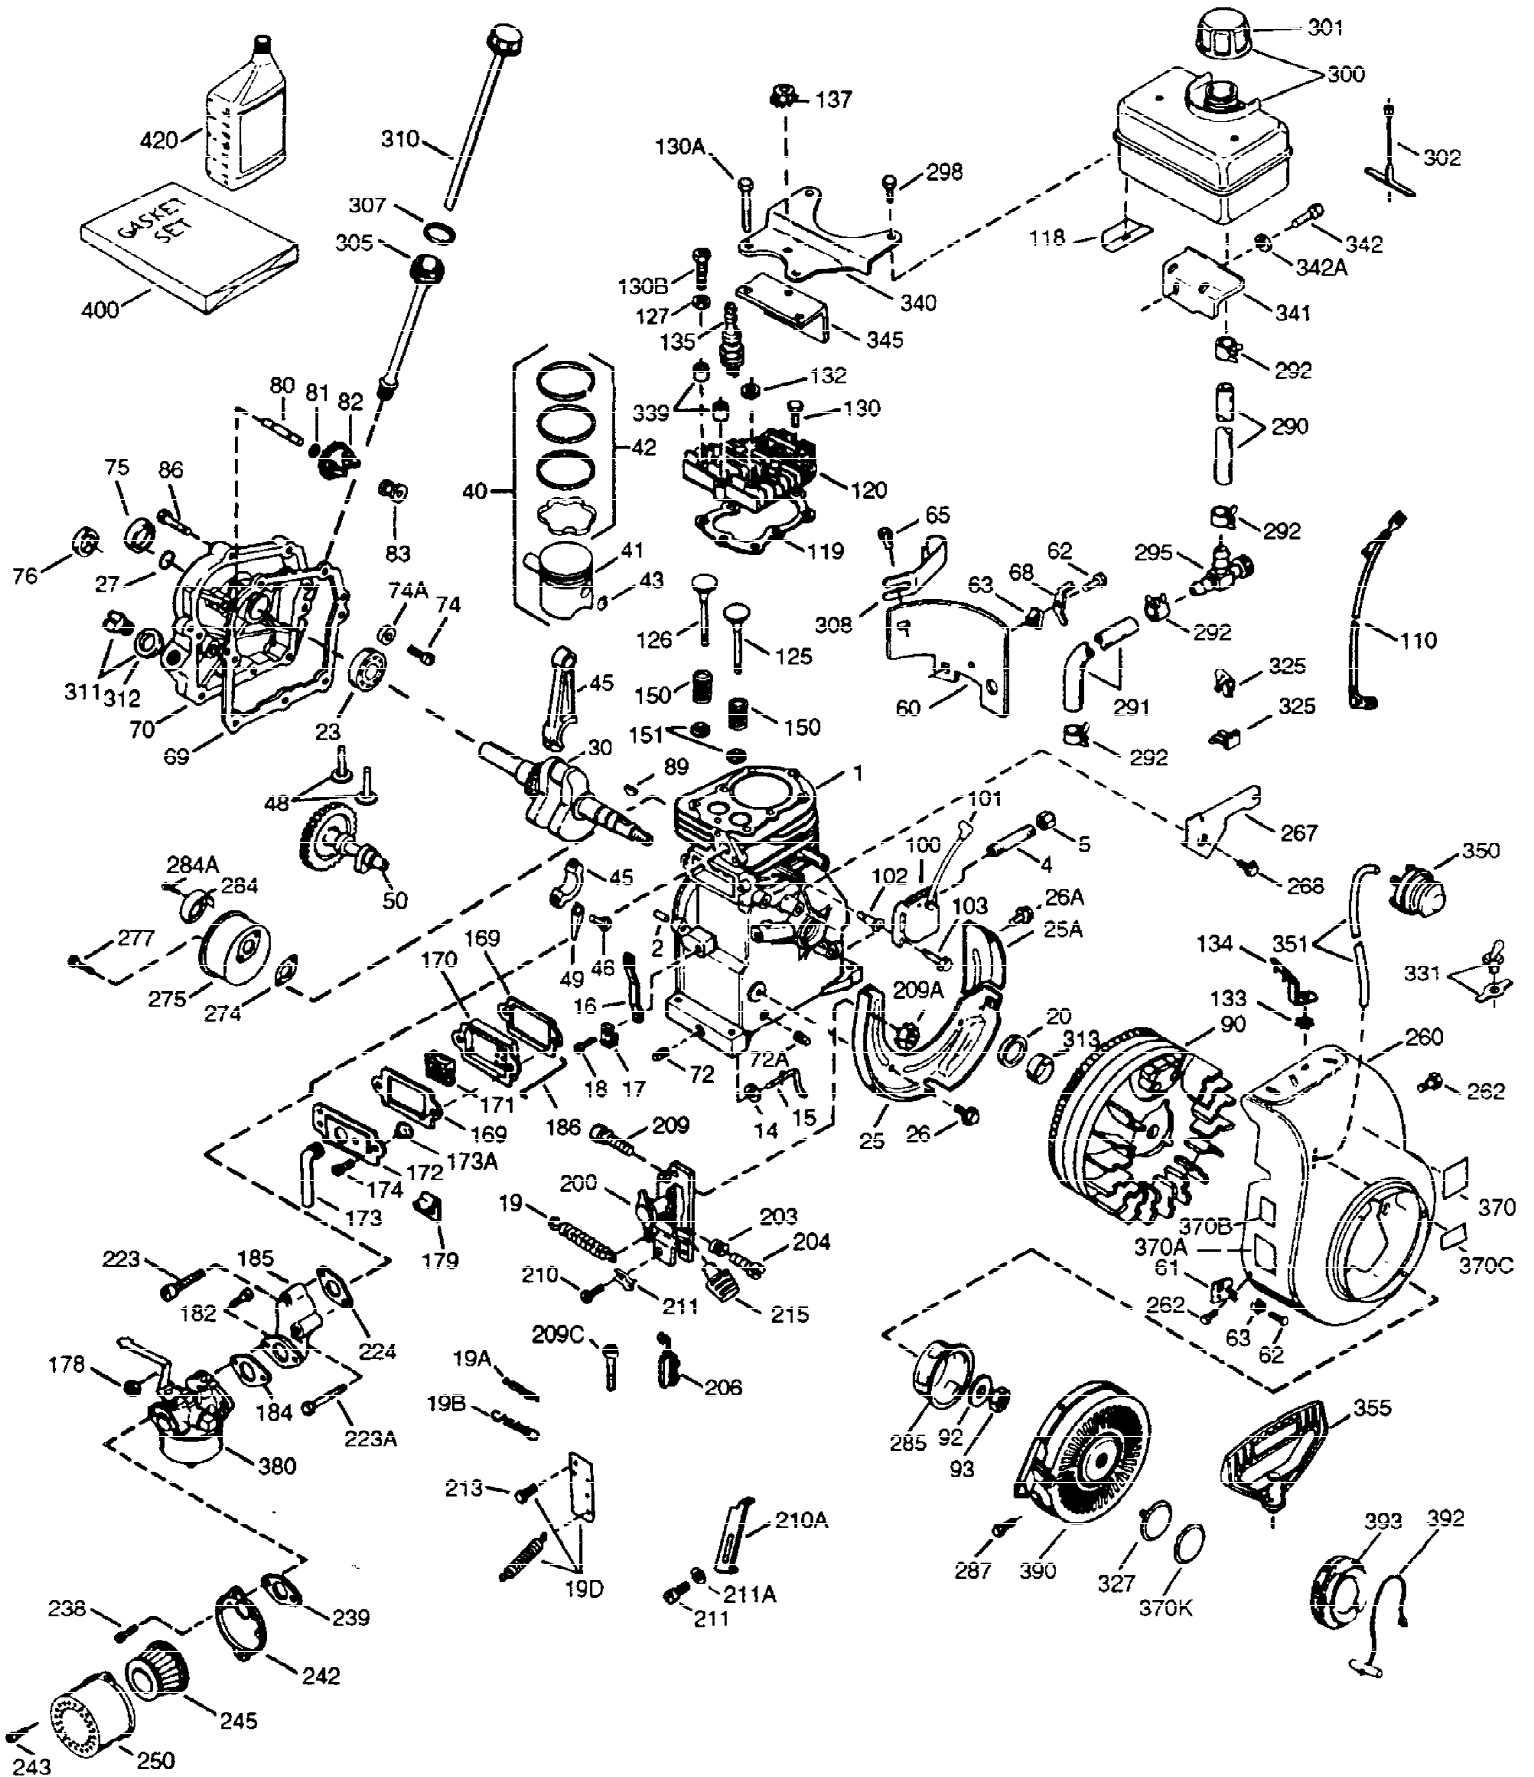

ILLUSTRATION SHOWS TYPICAL PARTS ONLY. ORDER BY PART NUMBER. PARTS NOT LISTED ARE SUPPLIED BY OEM.

VIEW 1 OF 2

Ref #	Part Number	Qty	Description
1	34755B	1	Cylinder (Incl. 2, 20 & 72)
2	26727	2	Dowel Pin
14	28277	1	Washer
15	31334	1	Governor Rod
16	31510	1	Governor Lever
17	29916	1	Governor Lever Clamp
18	650548	1	Screw, 8-32 x 5/16"
19D	33857	1	Extension Spring Ass'y. (Incl. 213)
19	31426	1	Extension Spring
20	32600	1	Oil Seal
25	33342	1	Blower Housing Baffle
25A	35883	1	Baffle Extension
26A	650926	1	Screw, 8-32 x 21/64"
26	650561	2	Screw, 1/4-20 x 5/8"
30	34734A	1	Crankshaft
40	34514	1	Piston, Pin & Ring Set (Std.)
40	34515	1	Piston, Pin & Ring Set (.010" OS)
40	34516	1	Piston, Pin & Ring Set (.020" OS)
41	32538B	1	Piston & Pin Ass'y. (Std.) (Incl. 43)
41	32548B	1	Piston & Pin Ass'y. (.010" OS) (Incl. 43)
41	32549B	1	Piston & Pin Ass'y. (.020" OS) (Incl. 43)
42	28986	1	Ring Set (Std.)
42	28987	1	Ring Set (.010" OS)
42	28988	1	Ring Set (.020" OS)
43	20381	2	Piston Pin Retaining Ring
45	32875	1	Connecting Rod Ass'y. (Incl. 46 & 49)
46	32610A	2	Connecting Rod Bolt
48	27241	2	Valve Lifter
49	32654	1	Oil Dipper
50	33149A	1	Camshaft (BCR)
60	29745	1	Blower Housing Extension
62	650760	1	Screw, 8-32 x 3/8"
63	28545	1	Grommet
65	650128	1	Screw, 10-24 x 1/2"
68	33356	1	Ground Terminal
69	27677A	1	* Cylinder Cover Gasket
70	32700A	1	Cylinder Cover (Incl. 75, 80, 86, 311 & 312)
72	27642	2	Oil Drain Plug
75	27897	1	Oil Seal
80	30574A	1	Governor Shaft
81	30590A	1	Washer
82	30591	1	Governor Gear Ass'y. (Incl. 81)
83	30588A	1	Governor Spool
86	650488	7	Screw, 1/4-20 x 1-1/4"
89	610961	1	Flywheel Key
90	611080	1	Flywheel
92	650815	1	Belleville Washer
93	650816	1	Flywheel Nut
100	34443A	1	Solid State Ignition
101	610118	1	Spark Plug Cover
102	650872	2	Solid State Mounting Stud
103	650814	2	Screw, Torx T-15, 10-24 x 1
110	30831	1	Ground Wire
119	29953C	1	* Cylinder Head Gasket
120	30579A	1	Cylinder Head (Incl. 130)