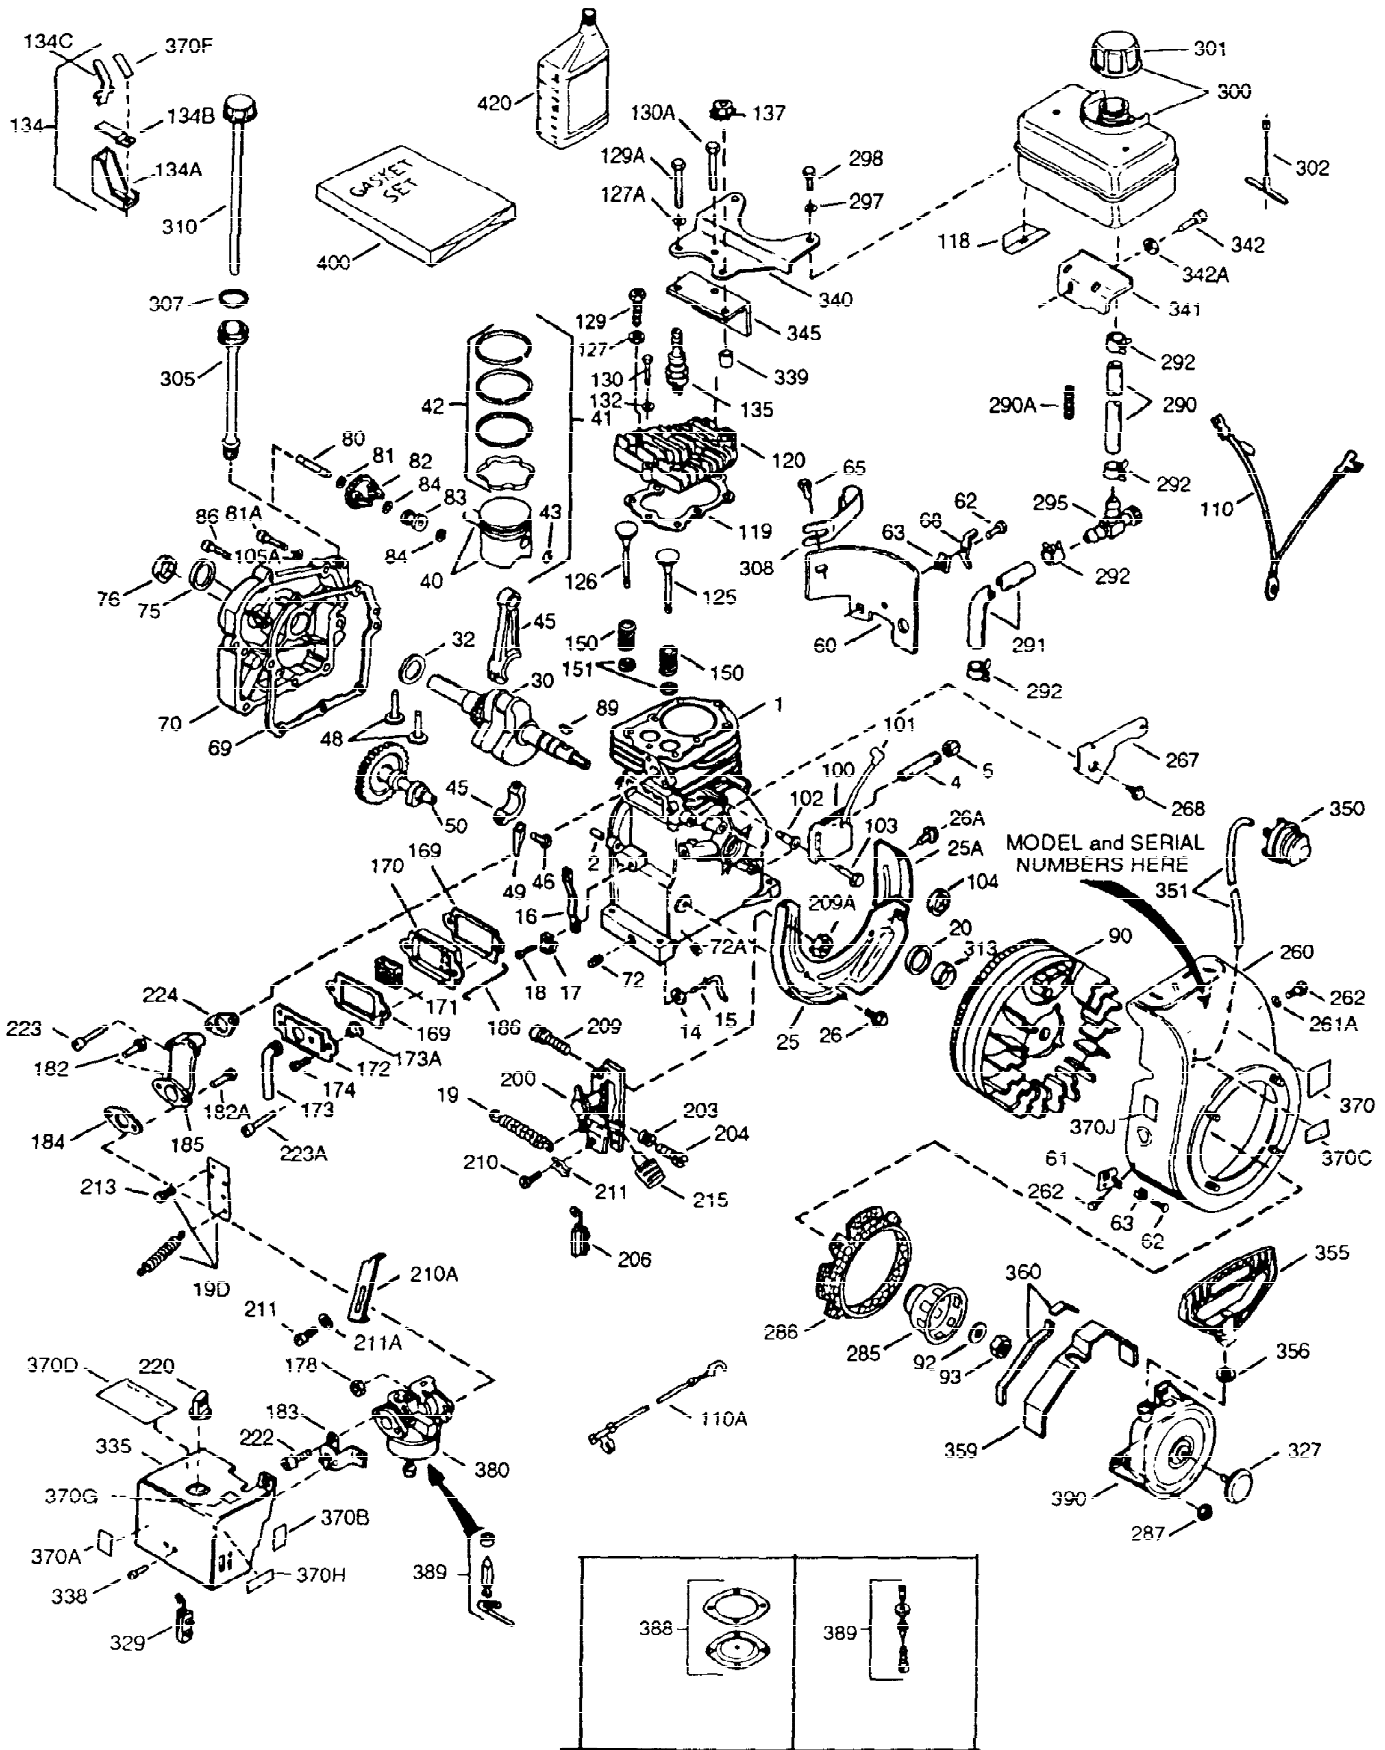

ILLUSTRATION SHOWS TYPICAL PARTS ONLY. ORDER BY PART NUMBER. PARTS NOT LISTED ARE SUPPLIED BY OEM

Ref #	Part Number	Qty	Description
1	35115A	1	Cylinder (Incl. 2, 20 & 72)
2	26727	2	Dowel Pin
14	28277	1	Washer
15	31334	1	Governor Rod
16	31510	1	Governor Lever
17	31335	1	Governor Lever Clamp
18	650548	1	Screw, 8-32 x 5/16"
19	31426	1	Extension Spring
20	32600	1	Oil Seal
25	33342	1	Blower Housing Baffle
25A	35883	1	Baffle Extension
26	650561	2	Screw, 1/4-20 x 5/8"
26A	650884	1	Screw, 8-32 x 1/2"
30	35131	1	Crankshaft
40	34514	1	Piston, Pin & Ring Set (Std.)
40	34515	1	Piston, Pin & Ring Set (.010" OS)
40	34516	1	Piston, Pin & Ring Set (.020" OS)
41	32538B	1	Piston & Pin Ass'y. (Std.) (Incl. 43)
41	32548B	1	Piston & Pin Ass'y. (.010" OS) (Incl. 43)
41	32549B	1	Piston & Pin Ass'y. (.020" OS) (Incl. 43)
42	28986	1	Ring Set (Std.)
42	28987	1	Ring Set (.010" OS)
42	28988	1	Ring Set (.020" OS)
43	20381	2	Piston Pin Retaining Ring
45	32875	1	Connecting Rod Ass'y. (Incl. 46 & 49)
46	32610A	2	Connecting Rod Bolt
48	27241	2	Valve Lifter
49	32654	1	Oil Dipper
50	33149A	1	Camshaft (BCR)
60	29745	1	Blower Housing Extension
65	650128	1	Screw, 10-24 x 1/2"
69	27677A	1	* Cylinder Cover Gasket
70	30756B	1	Cylinder Cover (Incl. 75, 80, 86, 311 & 312)
72	27642	2	Oil Drain Plug
75	28540	1	Oil Seal
80	30574	1	Governor Shaft
81	30590A	1	Washer
82	30591	1	Governor Gear Ass'y. (Incl. 81)
83	30588A	1	Governor Spool
84	29193	2	Retaining Ring
86	650488	7	Screw, 1/4-20 x 1-1/4"
89	610961	1	Flywheel Key
90	611080	1	Flywheel
92	650815	1	Belleville Washer
93	650816	1	Flywheel Nut
100	34443A	1	Solid State Ignition
102	650872	2	Solid State Mounting Stud
103	650814	2	Screw, Torx T-15, 10-24 x 1
110	35182	1	Ground Wire
119	29953C	1	* Cylinder Head Gasket
120	30579A	1	Cylinder Head (Incl. 130)
125	29313C	1	Exhaust Valve (Std.) (Incl. 151)
125	29315C	1	Exhaust Valve (1/32" OS) (Incl. 151)
126	29314B	1	Intake Valve (Std.) (Incl. 151)
126	29315C	1	Intake Valve (1/32" OS) (Incl. 151)