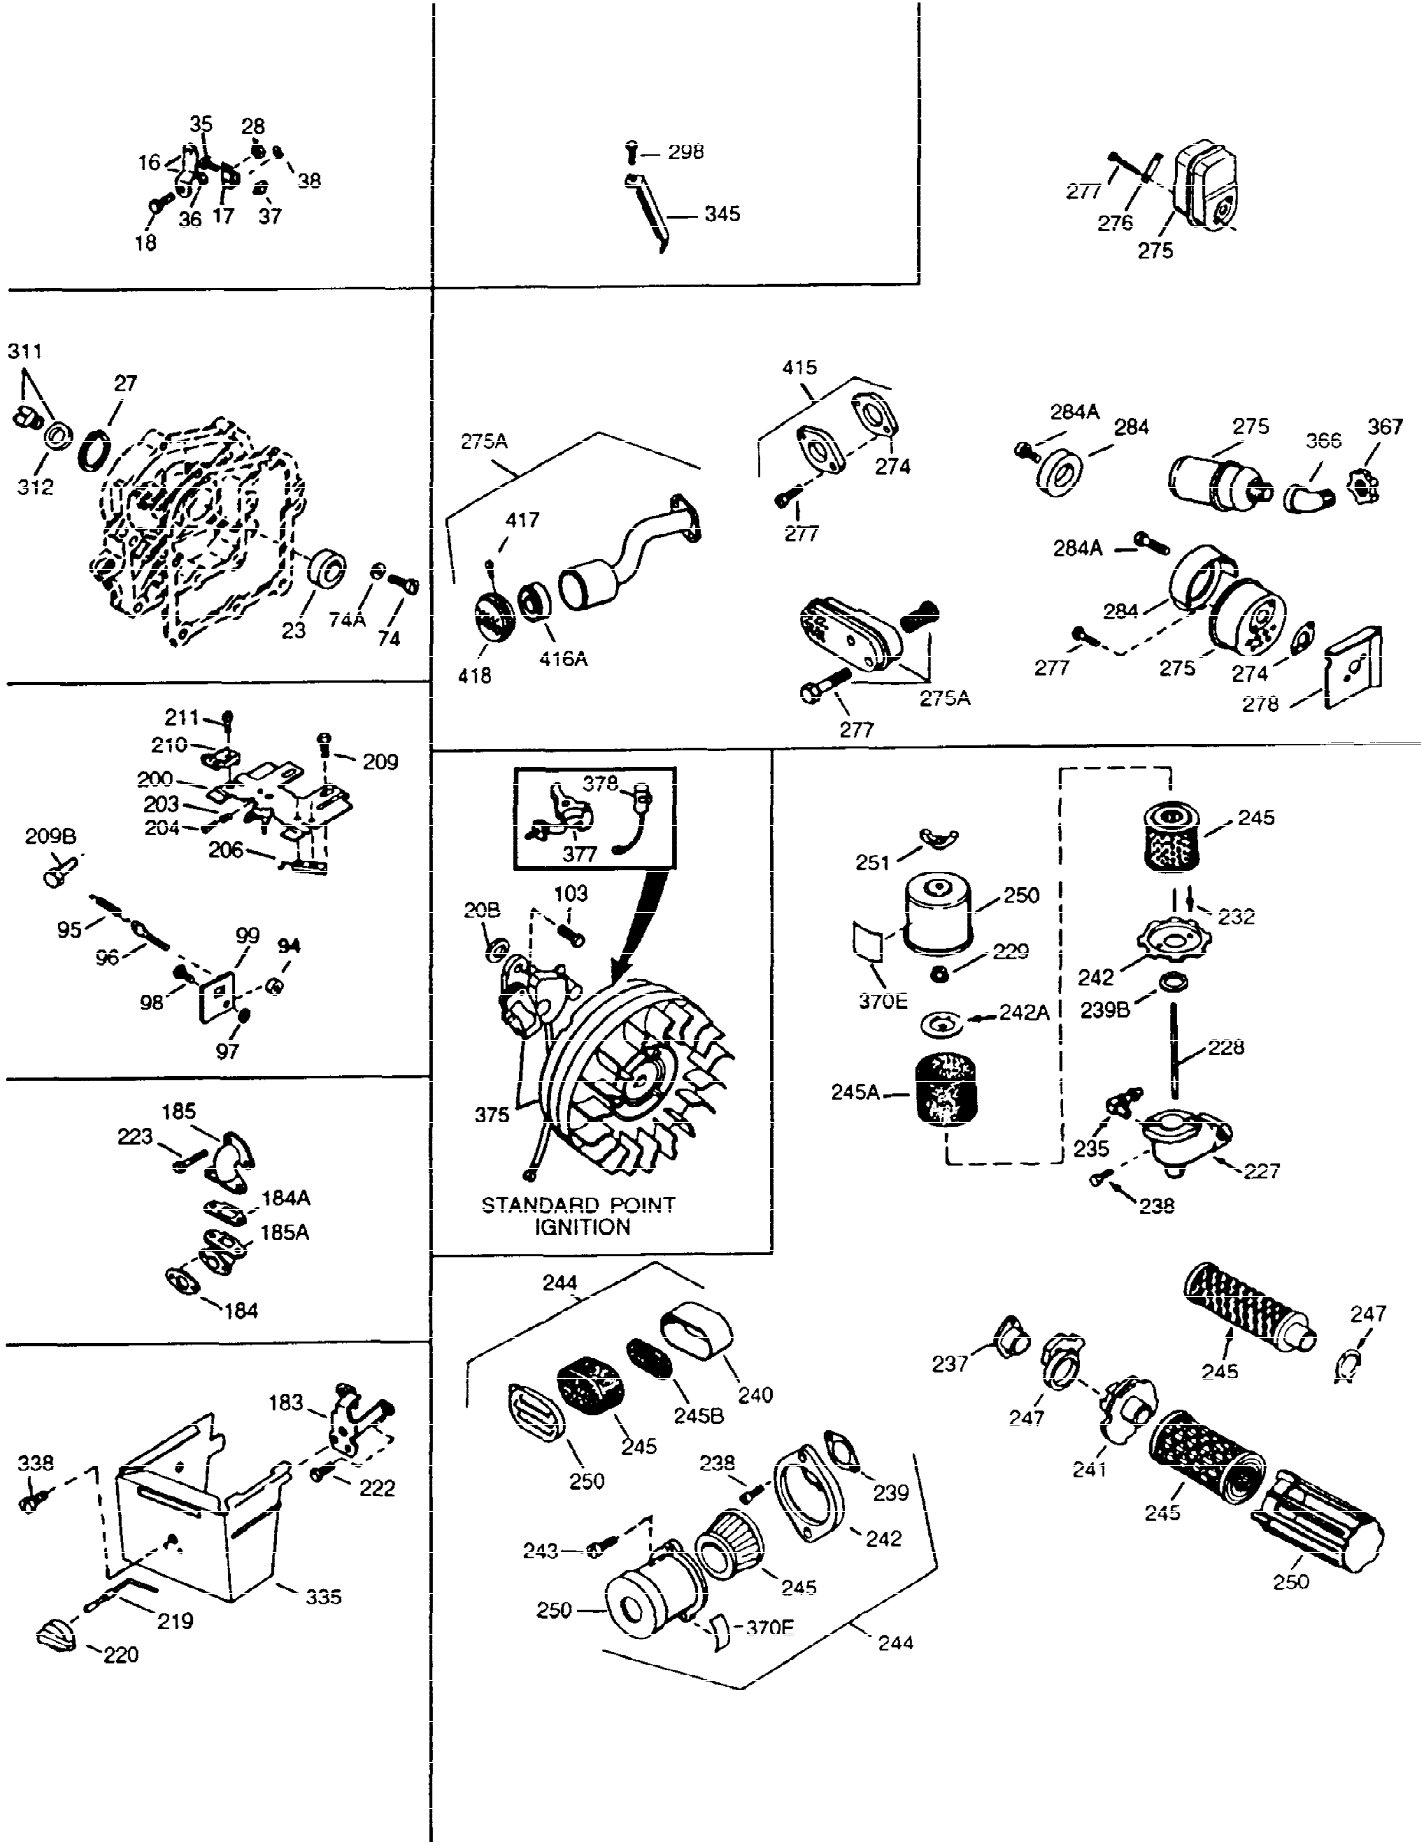

ILLUSTRATION SHOWS TYPICAL PARTS ONLY. ORDER BY PART NUMBER. PARTS NOT LISTED ARE SUPPLIED BY OEM.

Ref #	Part Number	Qty	Description
16	31510	1	Governor Lever
17	31335	1	Governor Lever Clamp
18	650548	1	Screw, 8-32 x 5/16"
23	28458	1	Ball Bearing
27	28539	1	Retaining Ring
74	30200	1	Screw, 10-24 x 9/16"
74A	28537	1	Washer
94	33450	1	Lock Nut
95	30342	1	Extension Spring
96	30845A	1	R.P.M. Adjusting Bolt
97	650518	1	Lock Washer
98	30200	1	Screw, 10-24 x 9/16"
99	30846	1	R.P.M. Adjusting Bolt Bracket
103	650814	2	Screw, Torx T-15, 10-24 x 1
131	6021A	3	Screw, 5/16-18 x 1-1/2"
184	26756	1	* Carburetor To Intake Pipe Gasket
185	28416A	1	Intake Pipe
223	650664	1	Screw, 1/4-20 x 1-19/32"
238	28820	2	Screw, 10-32 x 1/2"
239	27272A	1	* Air Cleaner Gasket
242	31691	1	Air Cleaner Base
243	650152	2	Screw, 8-32 x 3/8"
245	31700	1	Air Cleaner Filter
250	31715	1	Air Cleaner Cover
275	35603	1	Muffler (Incl. 277)
276	33753	1	Lock Plate
277	650795	2	Screw, 1/4-20 x 2-1/4"
298	650665	2	Screw, 1/4-15 x 7/8"
311	27625	1	Oil Fill Plug (Incl. 312)
312	29673	1	* Oil Fill Plug Gasket
345	33344	1	Heat Baffle