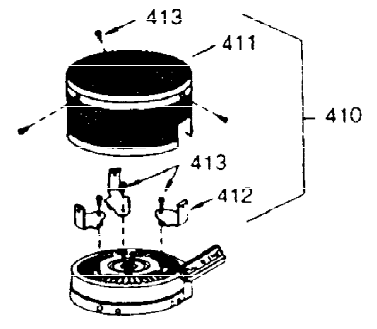

ILLUSTRATION SHOWS TYPICAL PARTS ONLY. ORDER BY PART NUMBER. PARTS NOT LISTED ARE SUPPLIED BY OEM.

Ref #	Part Number	Qty	Description
16	31510	1	Governor Lever
17	31335	1	Governor Lever Clamp
18	650548	1	Screw, 8-32 x 5/16"
23	28458	1	Ball Bearing
27	28539	1	Retaining Ring
74	30200	1	Screw, 10-24 x 9/16"
74A	28537	1	Washer
94	33450	1	Lock Nut
95	30342	1	Extension Spring
96	30845A	1	R.P.M. Adjusting Bolt
97	650518	1	Lock Washer
98	30200	1	Screw, 10-24 x 9/16"
99	30846	1	R.P.M. Adjusting Bolt Bracket
103	650814	2	Screw, Torx T-15, 10-24 x 1
131	6021A	3	Screw, 5/16-18 x 1-1/2"
184	26756	1	* Carburetor To Intake Pipe Gasket
185	28416A	1	Intake Pipe
223	650664	1	Screw, 1/4-20 x 1-19/32"
238	28820	2	Screw, 10-32 x 1/2"
239	27272A	1	* Air Cleaner Gasket
242	31691	1	Air Cleaner Base
243	650152	2	Screw, 8-32 x 3/8"
245	31700	1	Air Cleaner Filter
250	31715	1	Air Cleaner Cover
275	35603	1	Muffler (Incl. 277)
276	33753	1	Lock Plate
277	650795	2	Screw, 1/4-20 x 2-1/4"
298	650665	2	Screw, 1/4-15 x 7/8"
311	27625	1	Oil Fill Plug (Incl. 312)
312	29673	1	* Oil Fill Plug Gasket
345	33344	1	Heat Baffle

ILLUSTRATION SHOWS TYPICAL PARTS ONLY. ORDER BY PART NUMBER. PARTS NOT LISTED ARE SUPPLIED BY OEM.

OPTIONAL 110 - 120 VOLT
 STARTER MOTOR KIT

STARTER MUFF KIT
 (OPTIONAL)

OPTIONAL
 DEBRIS SCREEN KIT

Ref #	Part Number	Qty	Description
90	611080	1	Flywheel
100	34443A	1	Solid State Ignition
102	650872	2	Solid State Mounting Stud
103	650814	2	Screw, Torx T-15, 10-24 x 1
131	6021A	3	Screw, 5/16-18 x 1-1/2"
133	650890	1	Lock Washer, 5/16
134	30747	1	Shorting Clip
260	35585	1	Blower Housing
262	29212	2	Screw, 1/4-28 x 7/16"
287	650884	2	Screw, 8-32 x 1/2"
313	34080	1	Spacer
327	35392	1	Starter Plug
370	550223	1	Name Decal
390	590642A	1	Rewind Starter