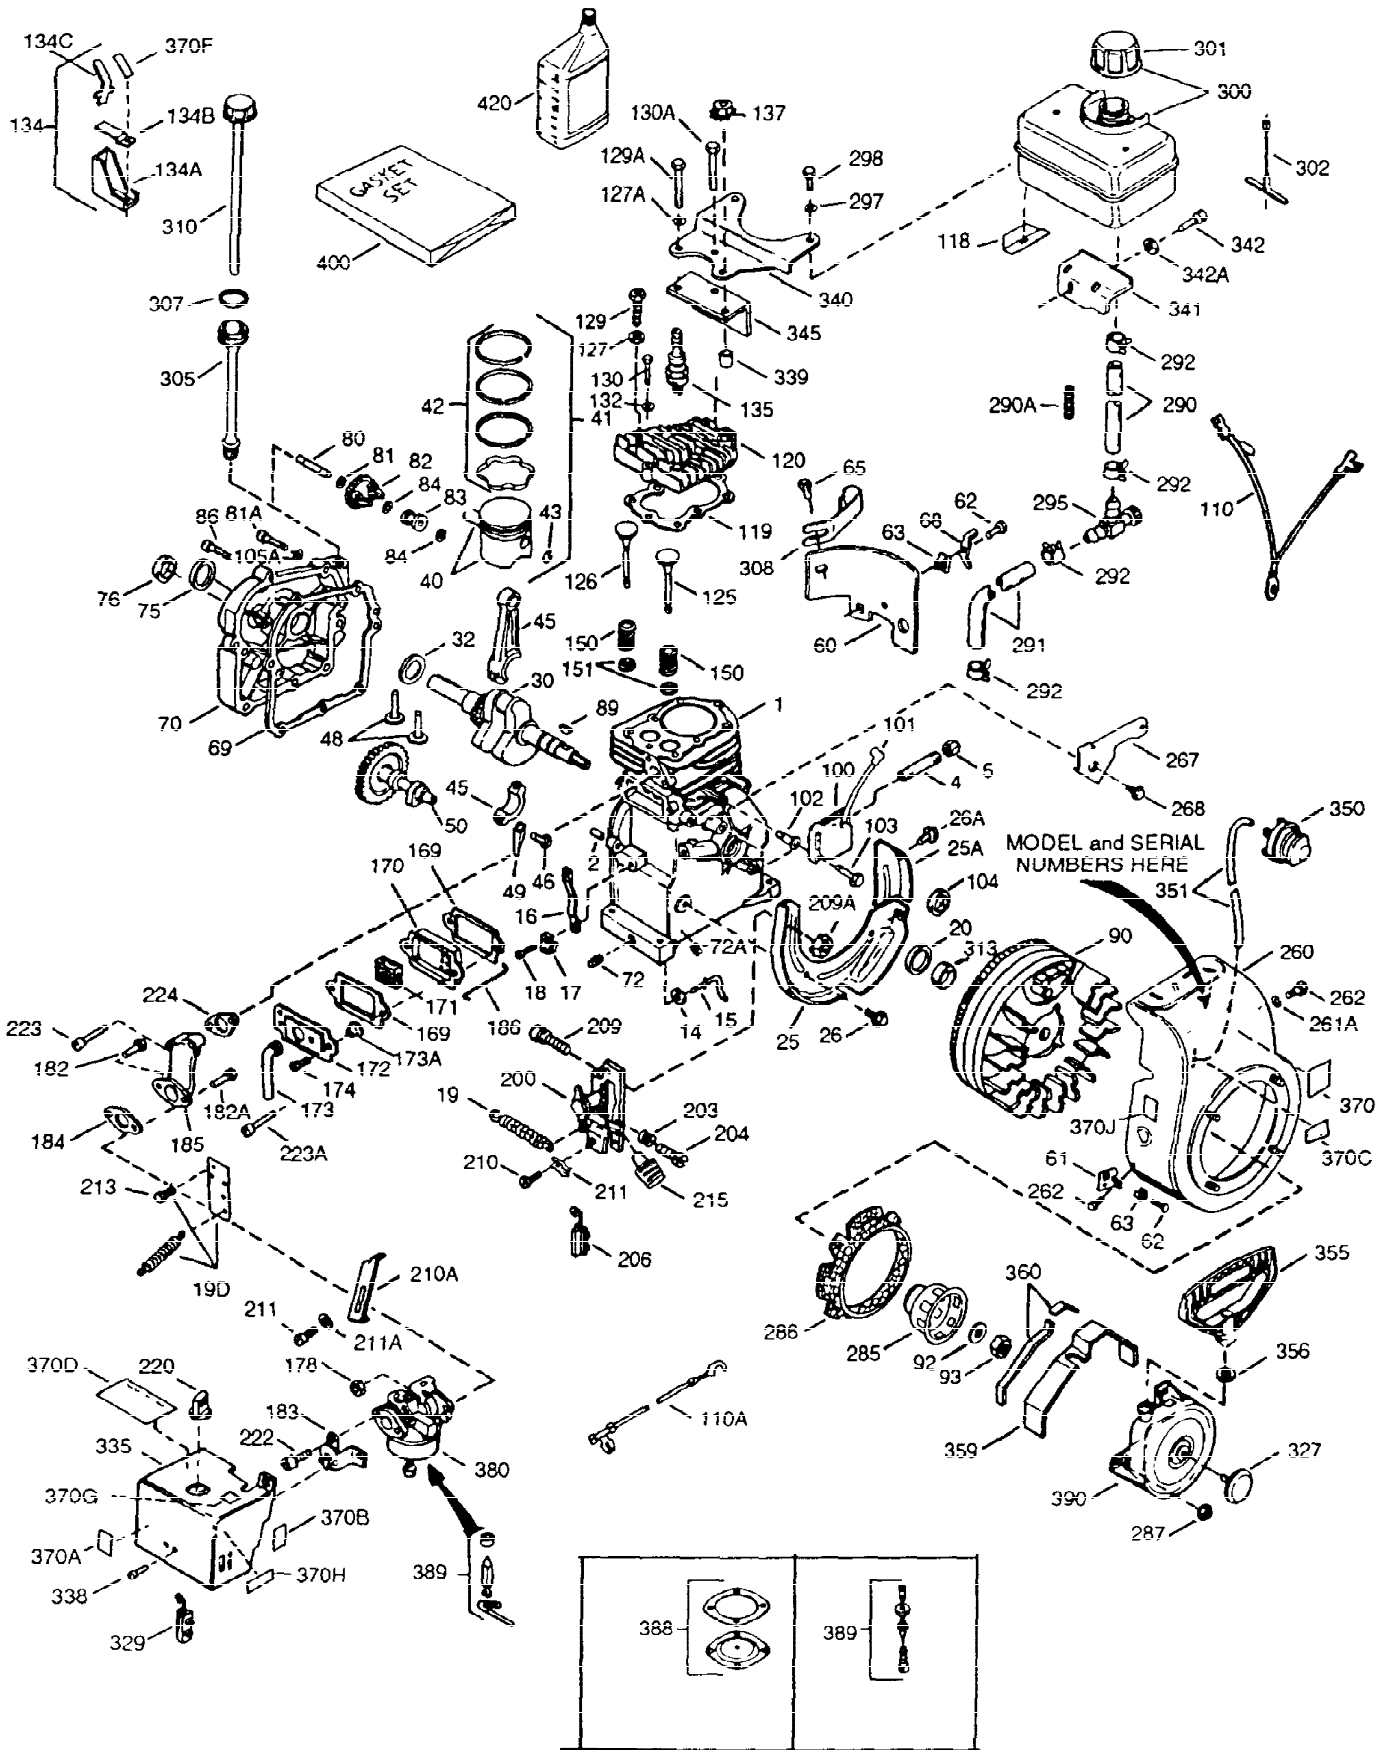

ILLUSTRATION SHOWS TYPICAL PARTS ONLY. ORDER BY PART NUMBER. PARTS NOT LISTED ARE SUPPLIED BY OEM

Ref #	Part Number	Qty	Description
1	34755A	1	Cylinder (Incl. 2, 20 & 72)
2	26727	2	Dowel Pin
14	28277	1	Washer
15	31334	1	Governor Rod
16	31510	1	Governor Lever
17	31335	1	Governor Lever Clamp
18	650548	1	Screw, 8-32 x 5/16"
20	32600	1	Oil Seal
25	33342	1	Blower Housing Baffle
25A	35883	1	Baffle Extension
26	650561	2	Screw, 1/4-20 x 5/8"
26A	650884	1	Screw, 8-32 x 1/2"
30	34735	1	Crankshaft
40	34514	1	Piston, Pin & Ring Set (Std.)
40	34515	1	Piston, Pin & Ring Set (.010" OS)
40	34516	1	Piston, Pin & Ring Set (.020" OS)
41	32538B	1	Piston & Pin Ass'y. (Std.) (Incl. 43)
41	32548B	1	Piston & Pin Ass'y. (.010" OS) (Incl. 43)
41	32549B	1	Piston & Pin Ass'y. (.020" OS) (Incl. 43)
42	28986	1	Ring Set (Std.)
42	28987	1	Ring Set (.010" OS)
42	28988	1	Ring Set (.020" OS)
43	20381	2	Piston Pin Retaining Ring
45	32875	1	Connecting Rod Ass'y. (Incl. 46 & 49)
46	32610A	2	Connecting Rod Bolt
48	27241	2	Valve Lifter
49	32654	1	Oil Dipper
50	33149A	1	Camshaft (BCR)
60	29745	1	Blower Housing Extension
65	650128	1	Screw, 10-24 x 1/2"
69	27677A	1	* Cylinder Cover Gasket
70	30756B	1	Cylinder Cover (Incl. 75, 80, 86, 311 & 312)
72	27642	2	Oil Drain Plug
75	28540	1	Oil Seal
80	30574	1	Governor Shaft
81	30590A	1	Washer
82	30591	1	Governor Gear Ass'y. (Incl. 81)
83	30588A	1	Governor Spool
84	29193	2	Retaining Ring
86	650488	7	Screw, 1/4-20 x 1-1/4"
89	610961	1	Flywheel Key
90	611080	1	Flywheel
92	650815	1	Belleville Washer
93	650816	1	Flywheel Nut
100	34443A	1	Solid State Ignition
102	650872	2	Solid State Mounting Stud
103	650814	2	Screw, Torx T-15, 10-24 x 1
119	29953C	1	* Cylinder Head Gasket
120	30579A	1	Cylinder Head (Incl. 130)
125	29313C	1	Exhaust Valve (Std.) (Incl. 151)
125	29315C	1	Exhaust Valve (1/32" OS) (Incl. 151)
126	29314B	1	Intake Valve (Std.) (Incl. 151)
126	29315C	1	Intake Valve (1/32" OS) (Incl. 151)
130	650694A	5	Screw, 5/16-18 x 2"
131	6021A	3	Screw, 5/16-18 x 1-1/2"