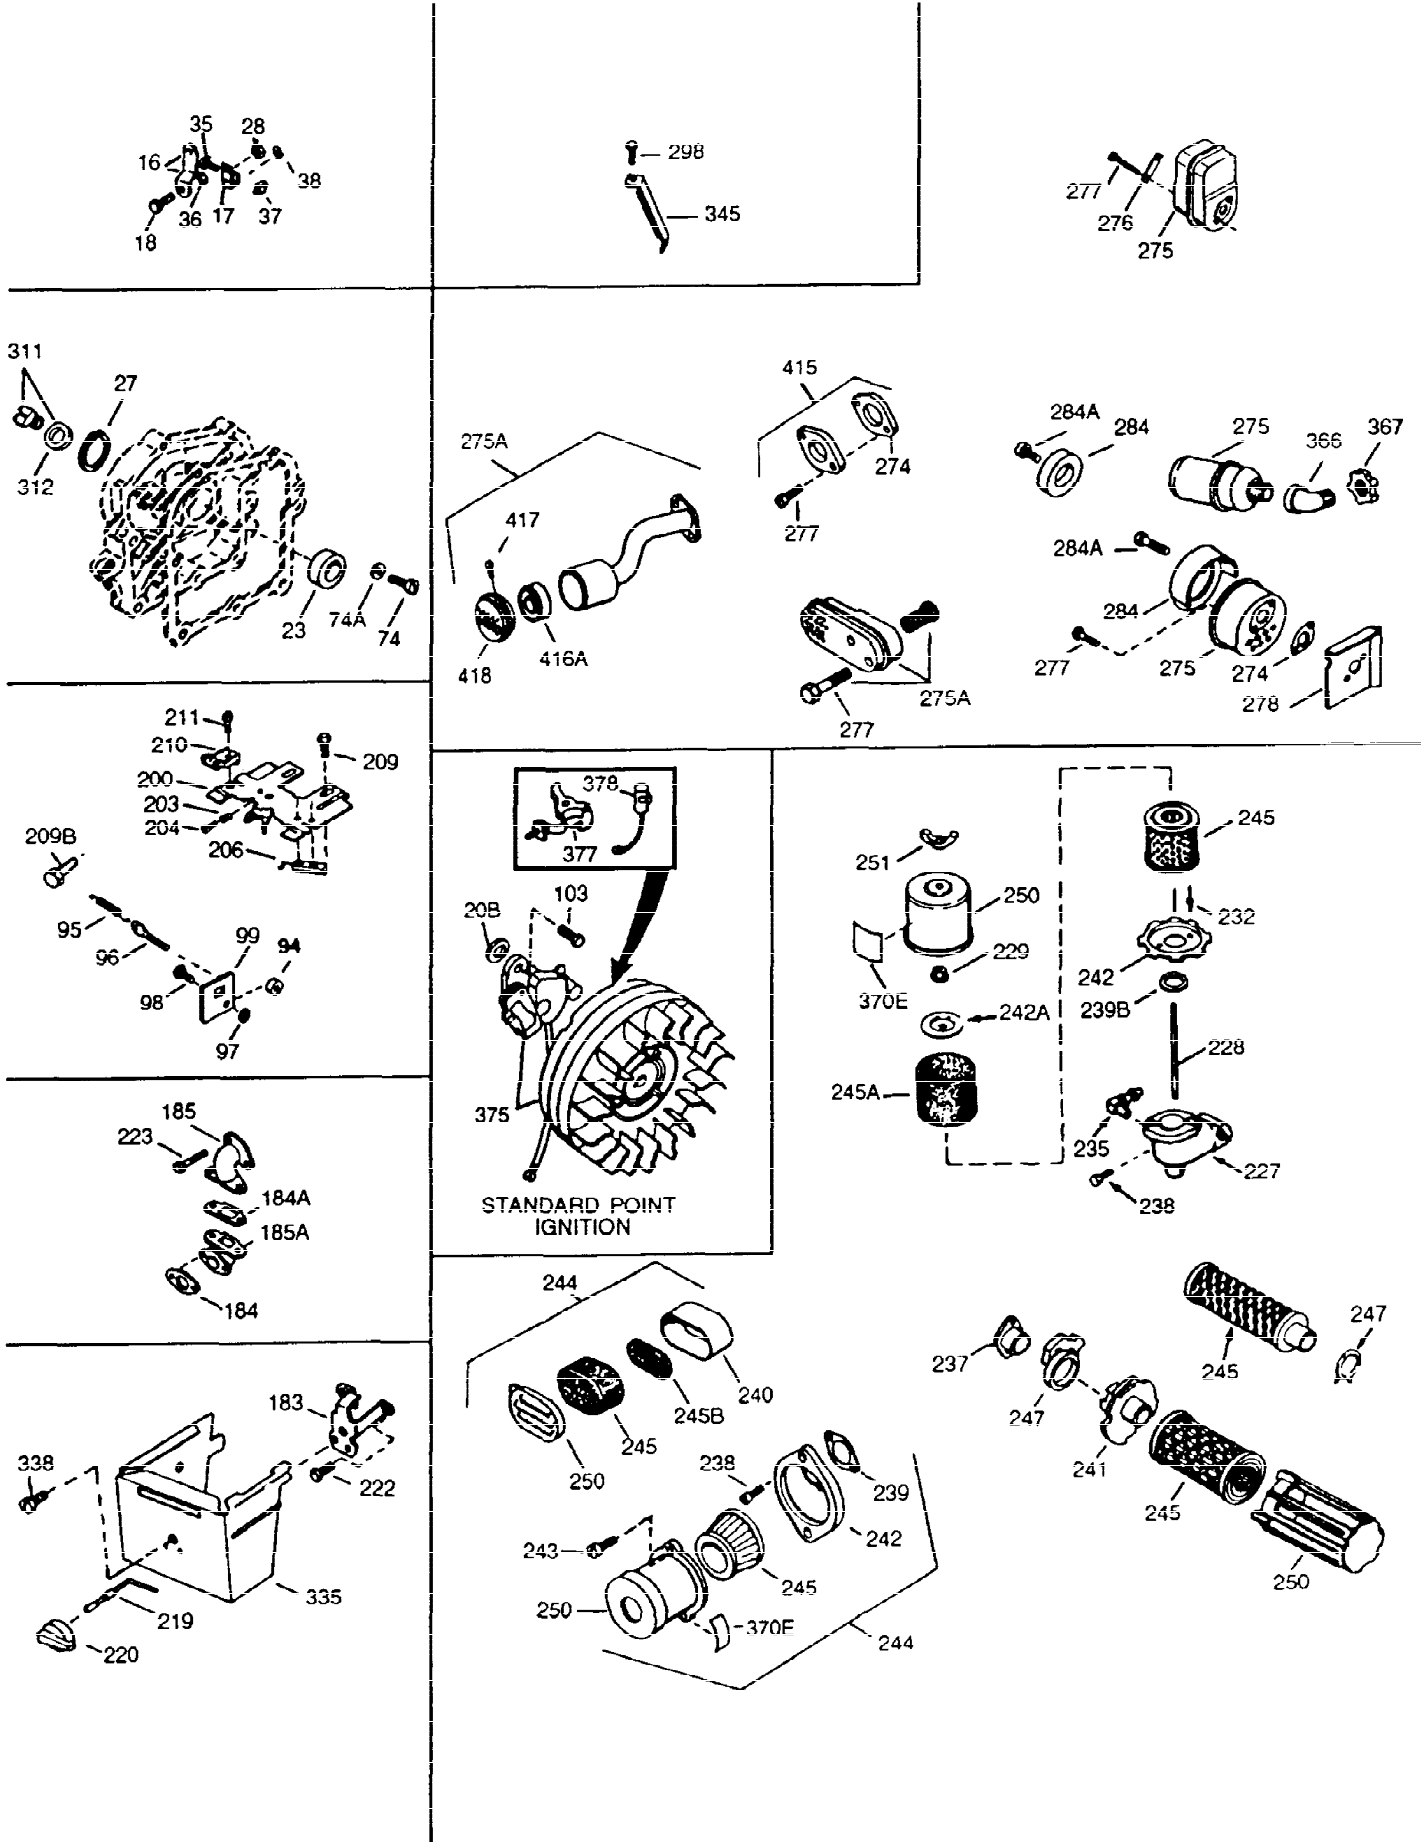

ILLUSTRATION SHOWS TYPICAL PARTS ONLY. ORDER BY PART NUMBER. PARTS NOT LISTED ARE SUPPLIED BY OEM.

Ref #	Part Number	Qty	Description
16	31510	1	Governor Lever
17	29916	1	Governor Lever Clamp
18	650548	1	Screw, 8-32 x 5/16"
27	29642	1	Retaining Ring
28	30322	1	Washer
35	29826	1	Screw, 10-32 x 3/4"
36	29918	1	Lock Washer
37	29216	1	Lock Nut
103	650814	2	Screw, Torx T-15, 10-24 x 1
131	6021A	3	Screw, 5/16-18 x 1-1/2"
184	26756	1	* Carburetor To Intake Pipe Gasket
185	28416A	1	Intake Pipe
200	730136A	1	Control Bracket (Incl. 19, 203 thru 2 11)
203	31342	1	Compression Spring
204	650549	1	Screw, 5-40 x 7/16"
210	27793	1	Conduit Clip
211	28942	1	Screw, 10-32 x 3/8"
223	650664	1	Screw, 1/4-20 x 1-19/32"
238	28820	2	Screw, 10-32 x 1/2"
239	27272A	1	* Air Cleaner Gasket
242	31691	1	Air Cleaner Base
243	650152	2	Screw, 8-32 x 3/8"
245	30727	1	Air Cleaner Filter
250	31715	1	Air Cleaner Cover
275	34610	1	Muffler (Incl. 277)
276	30083	1	Lock Plate
277	650795	2	Screw, 1/4-20 x 2-1/4"
298	650665	2	Screw, 1/4-15 x 7/8"
345	33344	1	Heat Baffle