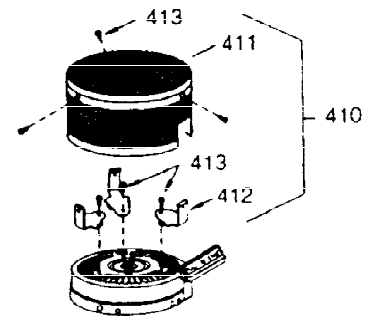

ILLUSTRATION SHOWS TYPICAL PARTS ONLY. ORDER BY PART NUMBER. PARTS NOT LISTED ARE SUPPLIED BY OEM.

Ref #	Part Number	Qty	Description
16	31510	1	Governor Lever
17	31335	1	Governor Lever Clamp
18	650548	1	Screw, 8-32 x 5/16"
23	28458	1	Ball Bearing
27	28539	1	Retaining Ring
74A	28537	2	Washer
74	30200	2	Screw, 10-24 x 9/16"
103	650814	2	Screw, Torx T-15, 10-24 x 1
131	6021A	3	Screw, 5/16-18 x 1-1/2"
184	26756	1	* Carburetor To Intake Pipe Gasket
185	28416A	1	Intake Pipe
200	33858A	1	Control Bracket (Incl.203,204,206,209 ,209A)
203	31342	1	Compression Spring
204	650549	1	Screw, 5-40 x 7/16"
206	610973	1	Terminal
223	650664	1	Screw, 1/4-20 x 1-19/32"
238	28820	2	Screw, 10-32 x 1/2"
239	27272A	1	* Air Cleaner Gasket
242	31691	1	Air Cleaner Base
243	650152	2	Screw, 8-32 x 3/8"
245	31700	1	Air Cleaner Filter
250	31715	1	Air Cleaner Cover
275	35603	1	Muffler (Incl. 277)
276	33753	1	Lock Plate
277	650795	2	Screw, 1/4-20 x 2-1/4"
298	650665	2	Screw, 1/4-15 x 7/8"
311	27625	1	Oil Fill Plug (Incl. 312)
312	29673	1	* Oil Fill Plug Gasket
345	33344	1	Heat Baffle

Ref #	Part Number	Qty	Description
90	611080	1	Flywheel
100	34443A	1	Solid State Ignition
101	610118	1	Spark Plug Cover
102	650872	2	Solid State Mounting Stud
103	650814	2	Screw, Torx T-15, 10-24 x 1
131	6021A	3	Screw, 5/16-18 x 1-1/2"
260	35585	1	Blower Housing
262	29212	2	Screw, 1/4-28 x 7/16"
287	650884	2	Screw, 8-32 x 1/2"
313	34080	1	Spacer
327	35392	1	Starter Plug
370B	35344	1	Throttle Decal
370	550223	1	Name Decal
390	590642A	1	Rewind Starter