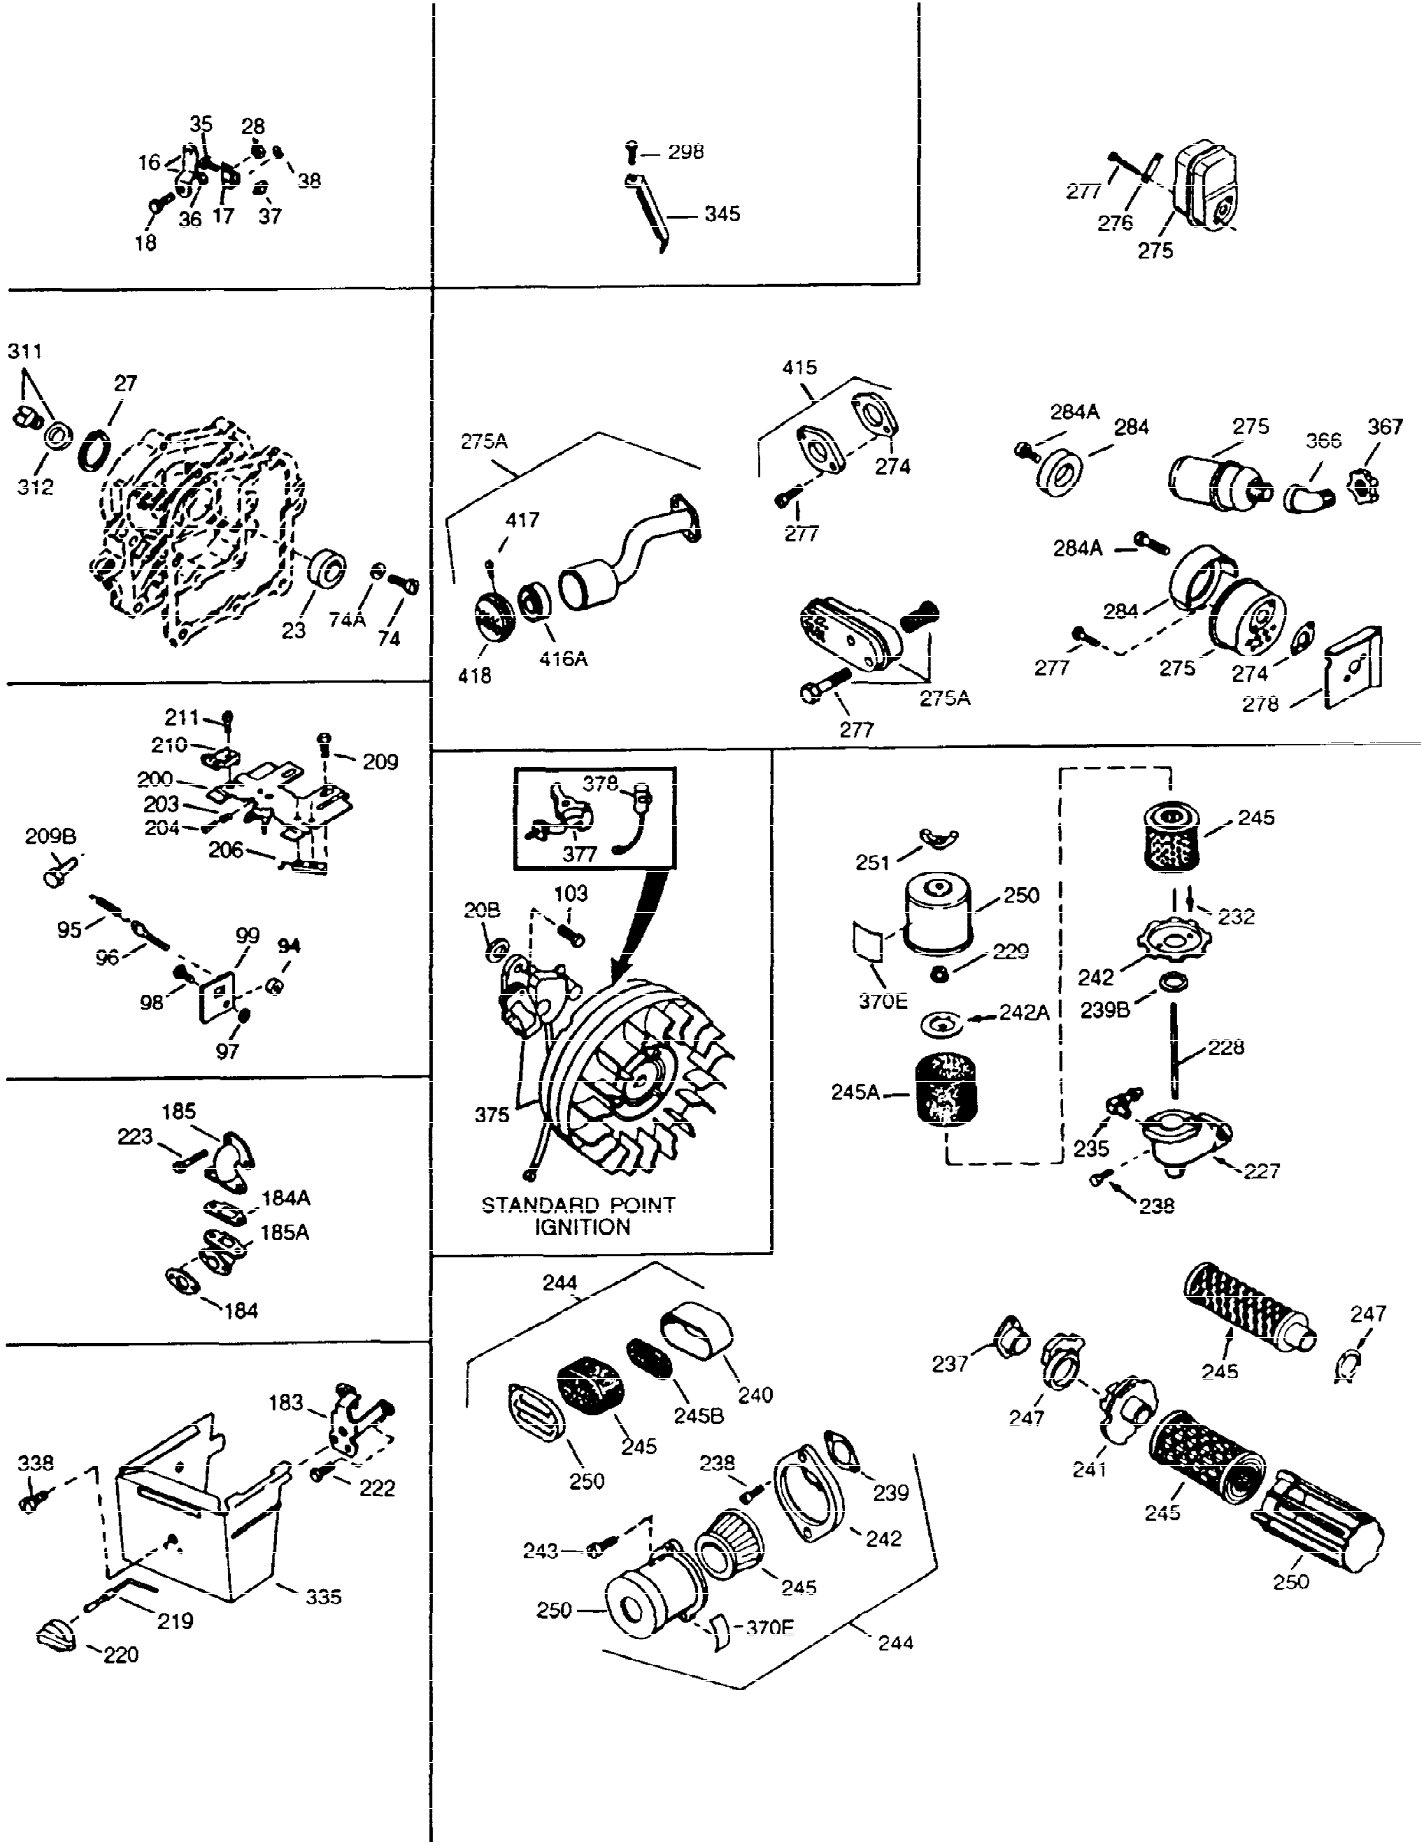

ILLUSTRATION SHOWS TYPICAL PARTS ONLY. ORDER BY PART NUMBER. PARTS NOT LISTED ARE SUPPLIED BY OEM.

Ref #	Part Number	Qty	Description
16	31510	1	Governor Lever
17	31335	1	Governor Lever Clamp
18	650548	1	Screw, 8-32 x 5/16"
23	28458	1	Ball Bearing
27	28539	1	Retaining Ring
74A	28537	2	Washer
74	30200	2	Screw, 10-24 x 9/16"
103	650814	2	Screw, Torx T-15, 10-24 x 1
131	6021A	3	Screw, 5/16-18 x 1-1/2"
184	26756	1	* Carburetor To Intake Pipe Gasket
185	28416A	1	Intake Pipe
200	33858A	1	Control Bracket (Incl.203,204,206,209 ,209A)
203	31342	1	Compression Spring
204	650549	1	Screw, 5-40 x 7/16"
206	610973	1	Terminal
223	650664	1	Screw, 1/4-20 x 1-19/32"
238	28820	2	Screw, 10-32 x 1/2"
239	27272A	1	* Air Cleaner Gasket
242	31691	1	Air Cleaner Base
243	650152	2	Screw, 8-32 x 3/8"
245	31700	1	Air Cleaner Filter
250	31715	1	Air Cleaner Cover
275	35603	1	Muffler (Incl. 277)
276	33753	1	Lock Plate
277	650795	2	Screw, 1/4-20 x 2-1/4"
298	650665	2	Screw, 1/4-15 x 7/8"
311	27625	1	Oil Fill Plug (Incl. 312)
312	29673	1	* Oil Fill Plug Gasket
345	33344	1	Heat Baffle