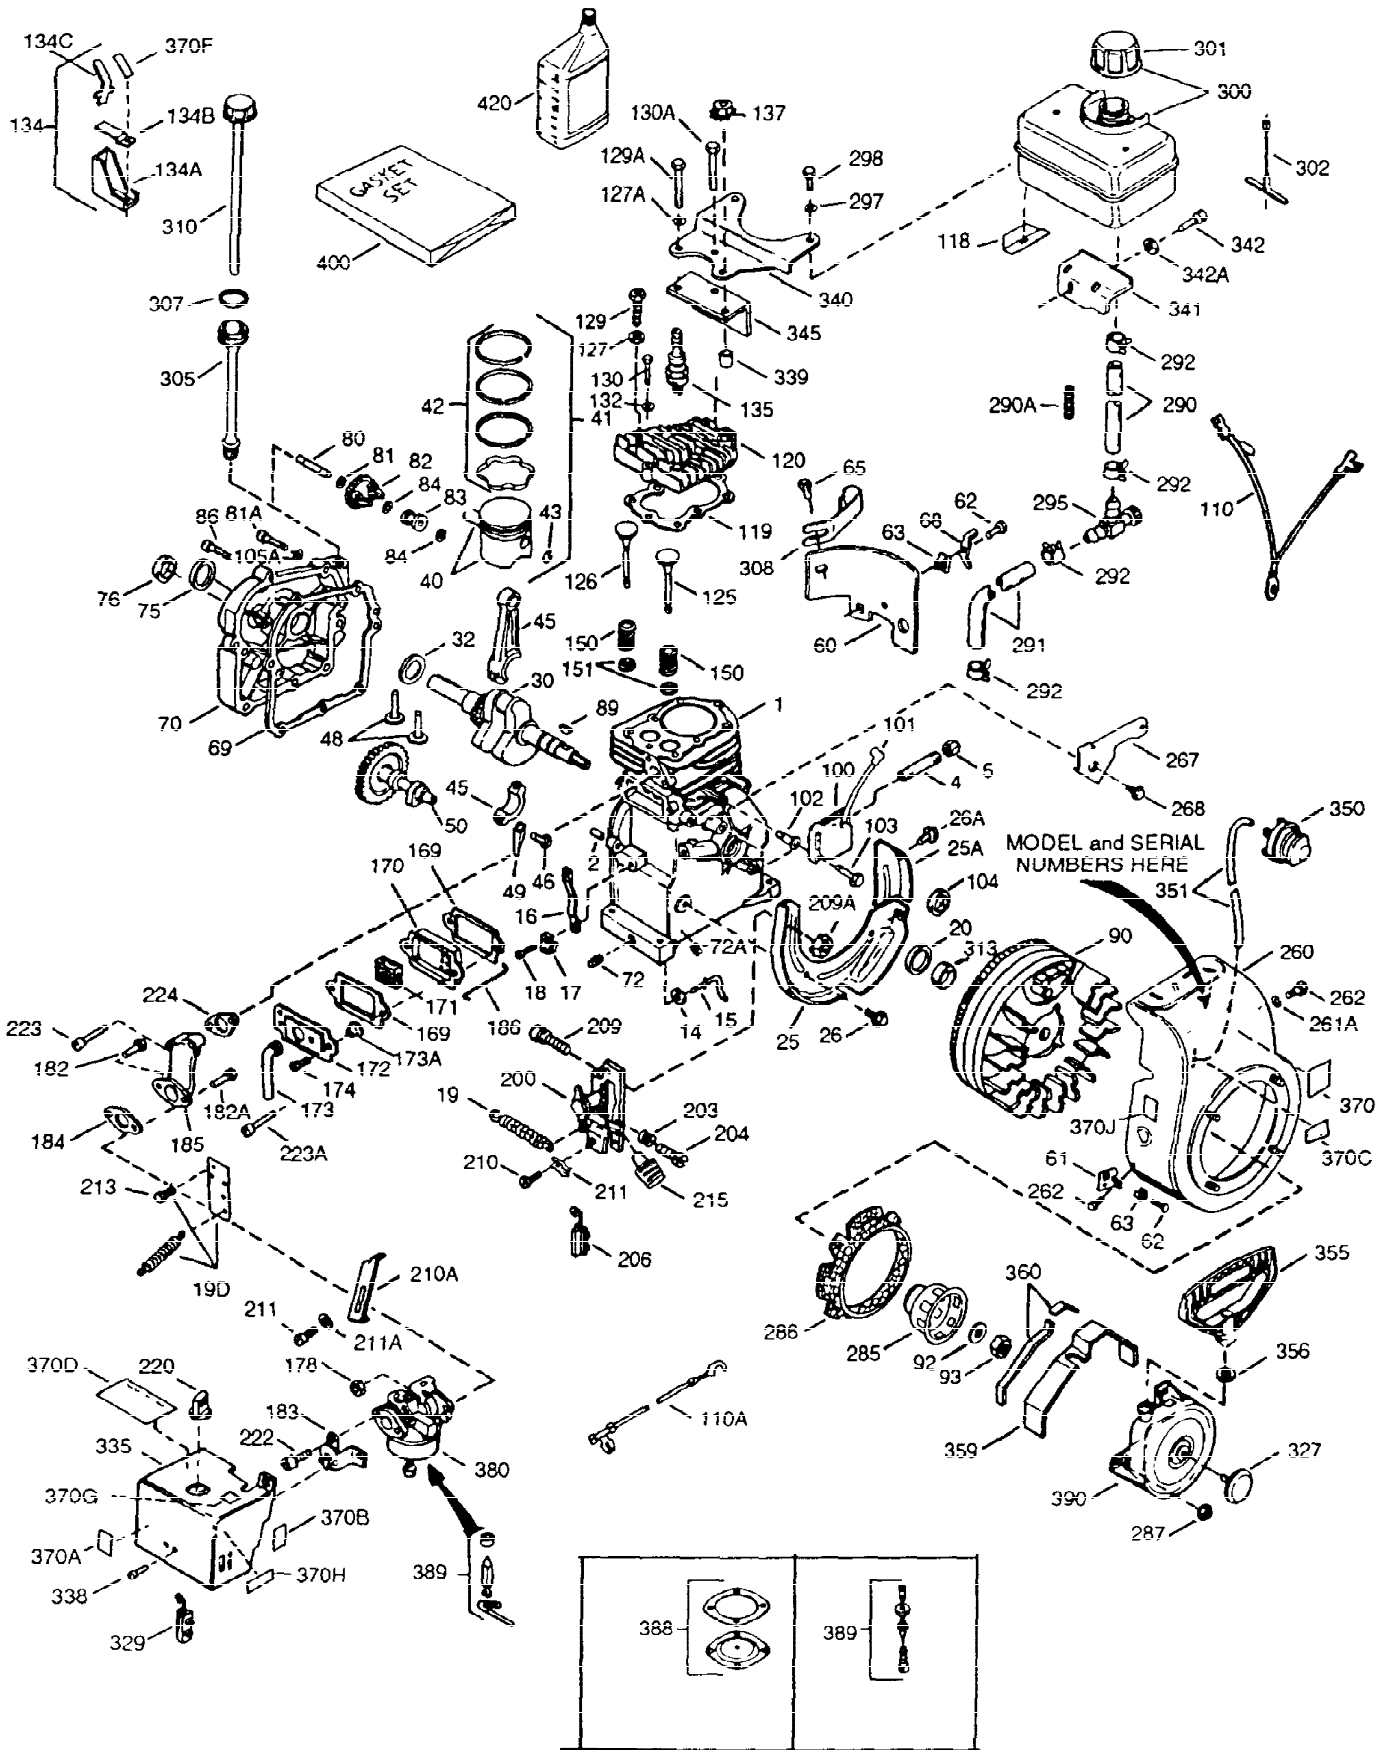

ILLUSTRATION SHOWS TYPICAL PARTS ONLY. ORDER BY PART NUMBER. PARTS NOT LISTED ARE SUPPLIED BY OEM

Ref #	Part Number	Qty	Description
1	34755A	1	Cylinder (Incl. 2, 20 & 72)
2	26727	2	Dowel Pin
14	28277	1	Washer
15	31334	1	Governor Rod
16	31510	1	Governor Lever
17	31335	1	Governor Lever Clamp
18	650548	1	Screw, 8-32 x 5/16"
19	31426	1	Extension Spring
20	32600	1	Oil Seal
25A	35883	1	Baffle Extension
25	33342	1	Blower Housing Baffle
26A	650884	1	Screw, 8-32 x 1/2"
26	650561	2	Screw, 1/4-20 x 5/8"
30	34735	1	Crankshaft
40	34514	1	Piston, Pin & Ring Set (Std.)
40	34515	1	Piston, Pin & Ring Set (.010" OS)
40	34516	1	Piston, Pin & Ring Set (.020" OS)
41	32538B	1	Piston & Pin Ass'y. (Std.) (Incl. 43)
41	32548B	1	Piston & Pin Ass'y. (.010" OS) (Incl. 43)
41	32549B	1	Piston & Pin Ass'y. (.020" OS) (Incl. 43)
42	28986	1	Ring Set (Std.)
42	28987	1	Ring Set (.010" OS)
42	28988	1	Ring Set (.020" OS)
43	20381	2	Piston Pin Retaining Ring
45	32875	1	Connecting Rod Ass'y. (Incl. 46 & 49)
46	32610A	2	Connecting Rod Bolt
48	27241	2	Valve Lifter
49	32654	1	Oil Dipper
50	33149A	1	Camshaft (BCR)
60	29745	1	Blower Housing Extension
65	650128	1	Screw, 10-24 x 1/2"
69	27677A	1	* Cylinder Cover Gasket
70	30756B	1	Cylinder Cover (Incl. 75, 80, 86, 311 & 312)
72	27642	2	Oil Drain Plug
75	28540	1	Oil Seal
80	30574	1	Governor Shaft
81	30590A	1	Washer
82	30591	1	Governor Gear Ass'y. (Incl. 81)
83	30588A	1	Governor Spool
84	29193	2	Retaining Ring
86	650488	7	Screw, 1/4-20 x 1-1/4"
89	610961	1	Flywheel Key
90	611080	1	Flywheel
92	650815	1	Belleville Washer
93	650816	1	Flywheel Nut
100	34443A	1	Solid State Ignition
101	610118	1	Spark Plug Cover
102	650872	2	Solid State Mounting Stud
103	650814	2	Screw, Torx T-15, 10-24 x 1
110	35182	1	Ground Wire
119	29953C	1	* Cylinder Head Gasket
120	30579A	1	Cylinder Head (Incl. 130)
125	29313C	1	Exhaust Valve (Std.) (Incl. 151)
125	29315C	1	Exhaust Valve (1/32" OS) (Incl. 151)
126	29314B	1	Intake Valve (Std.) (Incl. 151)