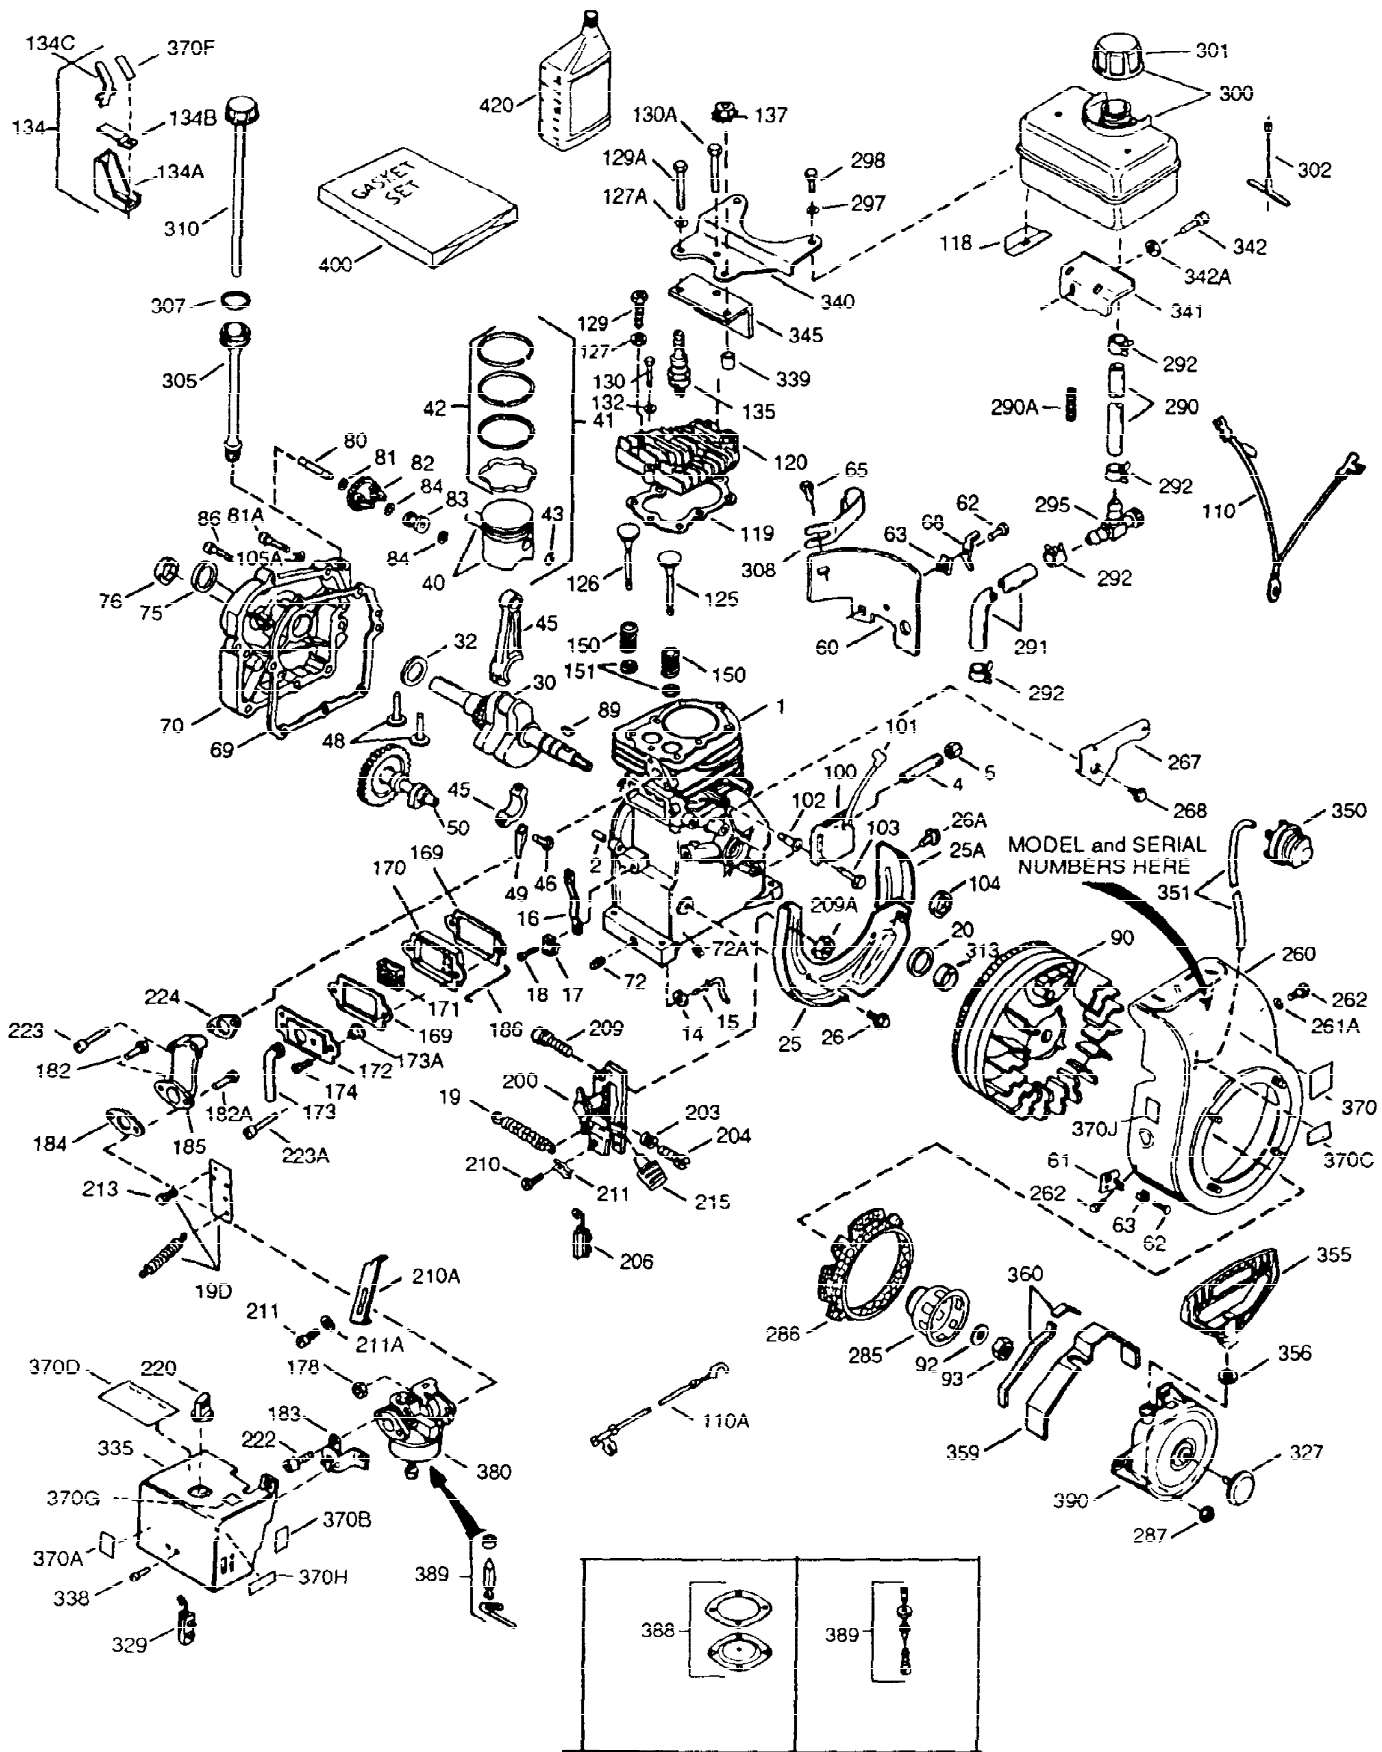

ILLUSTRATION SHOWS TYPICAL PARTS ONLY. ORDER BY PART NUMBER. PARTS NOT LISTED ARE SUPPLIED BY OEM

Ref #	Part Number	Qty	Description
1	35764	1	Cylinder (Incl. 2, 20 & 72)
2	26727	2	Dowel Pin
14	28277	1	Washer
15	31334	1	Governor Rod
16	31510	1	Governor Lever
17	31335	1	Governor Lever Clamp
18	650548	1	Screw, 8-32 x 5/16"
19	31426	1	Extension Spring
20	32600	1	Oil Seal
25A	35883	1	Baffle Extension
25	33342	1	Blower Housing Baffle
26	650561	2	Screw, 1/4-20 x 5/8"
26A	650884	1	Screw, 8-32 x 1/2"
30	34735	1	Crankshaft
40	34514	1	Piston, Pin & Ring Set (Std.)
40	34515	1	Piston, Pin & Ring Set (.010" OS)
40	34516	1	Piston, Pin & Ring Set (.020" OS)
41	32538B	1	Piston & Pin Ass'y. (Std.) (Incl. 43)
41	32548B	1	Piston & Pin Ass'y. (.010" OS) (Incl. 43)
41	32549B	1	Piston & Pin Ass'y. (.020" OS) (Incl. 43)
42	28986	1	Ring Set (Std.)
42	28987	1	Ring Set (.010" OS)
42	28988	1	Ring Set (.020" OS)
43	20381	2	Piston Pin Retaining Ring
45	32875	1	Connecting Rod Ass'y. (Incl. 46 & 49)
46	32610A	2	Connecting Rod Bolt
48	27241	2	Valve Lifter
49	32654	1	Oil Dipper
50	33149A	1	Camshaft (BCR)
60	29745	1	Blower Housing Extension
65	650128	1	Screw, 10-24 x 1/2"
69	27677A	1	* Cylinder Cover Gasket
70	30756B	1	Cylinder Cover (Incl. 75, 80, 86, 311 & 312)
72	27642	2	Oil Drain Plug
75	28540	1	Oil Seal
80	30574	1	Governor Shaft
81	30590A	1	Washer
82	30591	1	Governor Gear Ass'y. (Incl. 81)
83	30588A	1	Governor Spool
84	29193	2	Retaining Ring
86	650488	7	Screw, 1/4-20 x 1-1/4"
89	610961	1	Flywheel Key
90	611080	1	Flywheel
92	650815	1	Belleville Washer
93	650816	1	Flywheel Nut
100	34443A	1	Solid State Ignition
102	650872	2	Solid State Mounting Stud
103	650814	2	Screw, Torx T-15, 10-24 x 1
110	35182	1	Ground Wire
119	29953C	1	* Cylinder Head Gasket
120	30579A	1	Cylinder Head (Incl. 130)
125	29313C	1	Exhaust Valve (Std.) (Incl. 151)
125	29315C	1	Exhaust Valve (1/32" OS) (Incl. 151)
126	29314B	1	Intake Valve (Std.) (Incl. 151)
126	29315C	1	Intake Valve (1/32" OS) (Incl. 151)