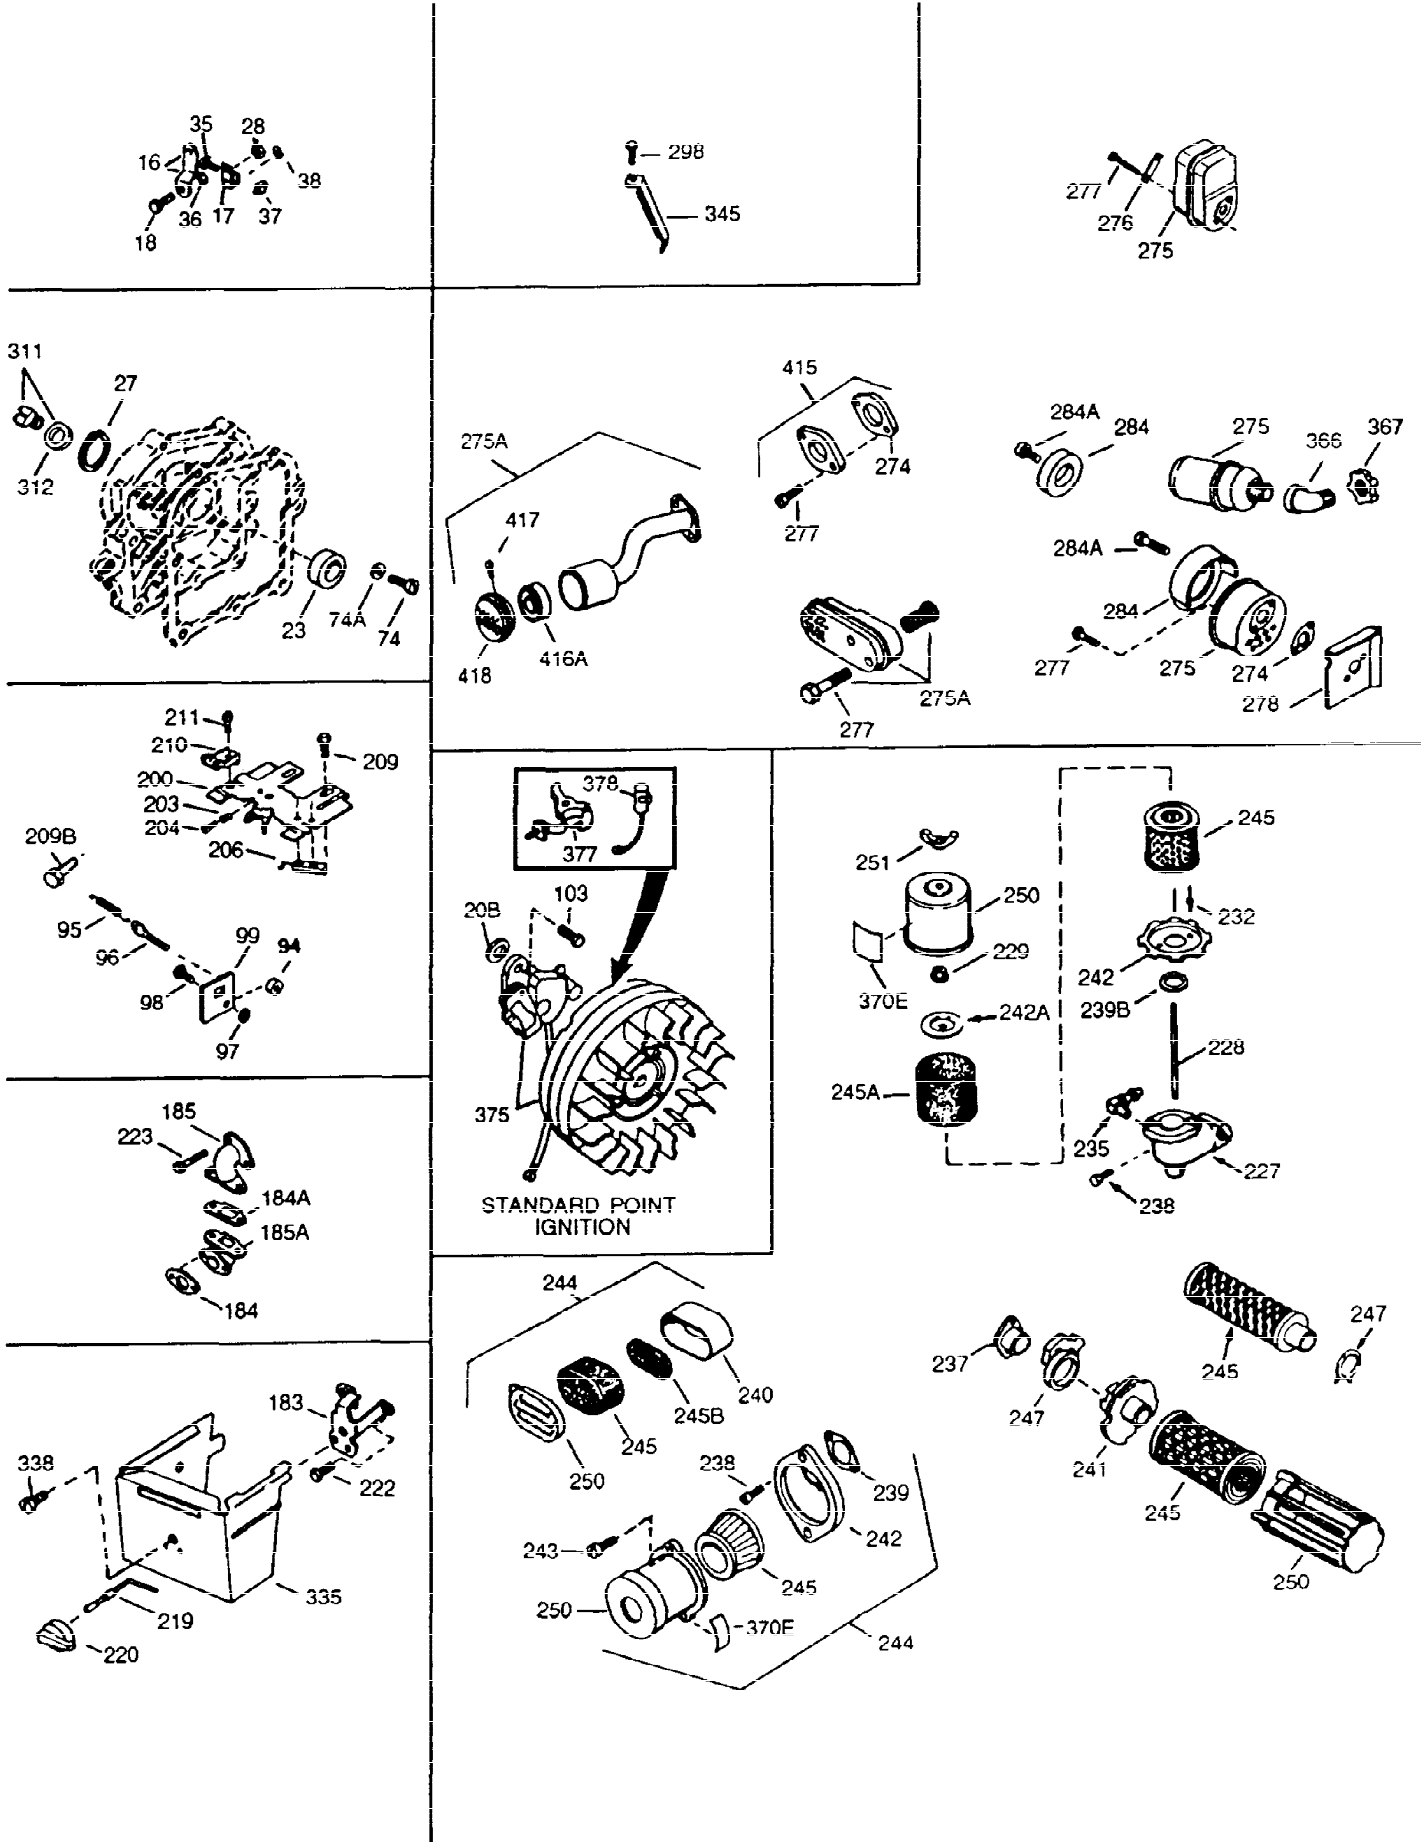

ILLUSTRATION SHOWS TYPICAL PARTS ONLY. ORDER BY PART NUMBER. PARTS NOT LISTED ARE SUPPLIED BY OEM.

Ref #	Part Number	Qty	Description
16	31510	1	Governor Lever
17	31335	1	Governor Lever Clamp
18	650548	1	Screw, 8-32 x 5/16"
23	28458	1	Ball Bearing
27	28539	1	Retaining Ring
74	30200	2	Screw, 10-24 x 9/16"
74A	28537	2	Washer
103	650814	2	Screw, Torx T-15, 10-24 x 1
131	6021A	3	Screw, 5/16-18 x 1-1/2"
184	26756	1	* Carburetor To Intake Pipe Gasket
185	28416A	1	Intake Pipe
200	33858A	1	Control Bracket (Incl.203,204,206,209 ,209A)
203	31342	1	Compression Spring
204	650549	1	Screw, 5-40 x 7/16"
206	610973	1	Terminal
223	650664	1	Screw, 1/4-20 x 1-19/32"
227	35071	1	Air Cleaner Elbow Ass'y.
228	650826	1	Stud
229	650825	1	Nut
233	34699	1	Air Cleaner Bracket
235	30675	1	Breather Tube Fitting
238	28820	2	Screw, 10-32 x 1/2"
238	650163	2	Screw, 10-32 x 7/8"
239A	34698A	1	Air Cleaner Gasket
239	27272A	1	* Air Cleaner Gasket
242	31691	1	Air Cleaner Base
245A	34783	1	Air Cleaner Filter
245	34782	1	Air Cleaner Filter
245	30727	1	Air Cleaner Filter
250	35601	1	Air Cleaner Cover
251	650513	1	Wing Nut
275	35603	1	Muffler (Incl. 277)
276	33753	1	Lock Plate
277	650795	2	Screw, 1/4-20 x 2-1/4"
284A	650760	1	Screw, 8-32 x 3/8"
284	34422	1	Muffler Deflector
298	650665	2	Screw, 1/4-15 x 7/8"
345	33344	1	Heat Baffle