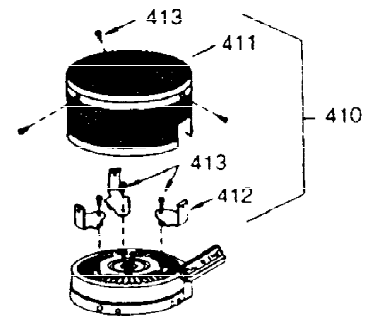

ILLUSTRATION SHOWS TYPICAL PARTS ONLY. ORDER BY PART NUMBER. PARTS NOT LISTED ARE SUPPLIED BY OEM.

OPTIONAL 110 - 120 VOLT
 STARTER MOTOR KIT

STARTER MUFF KIT
 (OPTIONAL)

OPTIONAL
 DEBRIS SCREEN KIT

Ref #	Part Number	Qty	Description
90	611080	1	Flywheel
100	34443A	1	Solid State Ignition
102	650872	2	Solid State Mounting Stud
103	650814	2	Screw, Torx T-15, 10-24 x 1
131	6021A	3	Screw, 5/16-18 x 1-1/2"
233	34699	1	Air Cleaner Bracket
239A	34698A	1	Air Cleaner Gasket
260	35585	1	Blower Housing
262	29212	2	Screw, 1/4-28 x 7/16"
287	650884	2	Screw, 8-32 x 1/2"
313	34080	1	Spacer
324	33177	1	Terminal
327	35392	1	Starter Plug
370B	35344	1	Control Decal
370D	34704	1	Air Cleaner Decal
370	35532	1	Name Decal
390	590642A	1	Rewind Starter
410	730574	1	Debris Screen Kit (Incl. 411,412,413)
411	35596	1	Debris Screen
412	35597	3	Debris Screen Bracket
413	650910	6	Screw, 8-32 x 1/4"