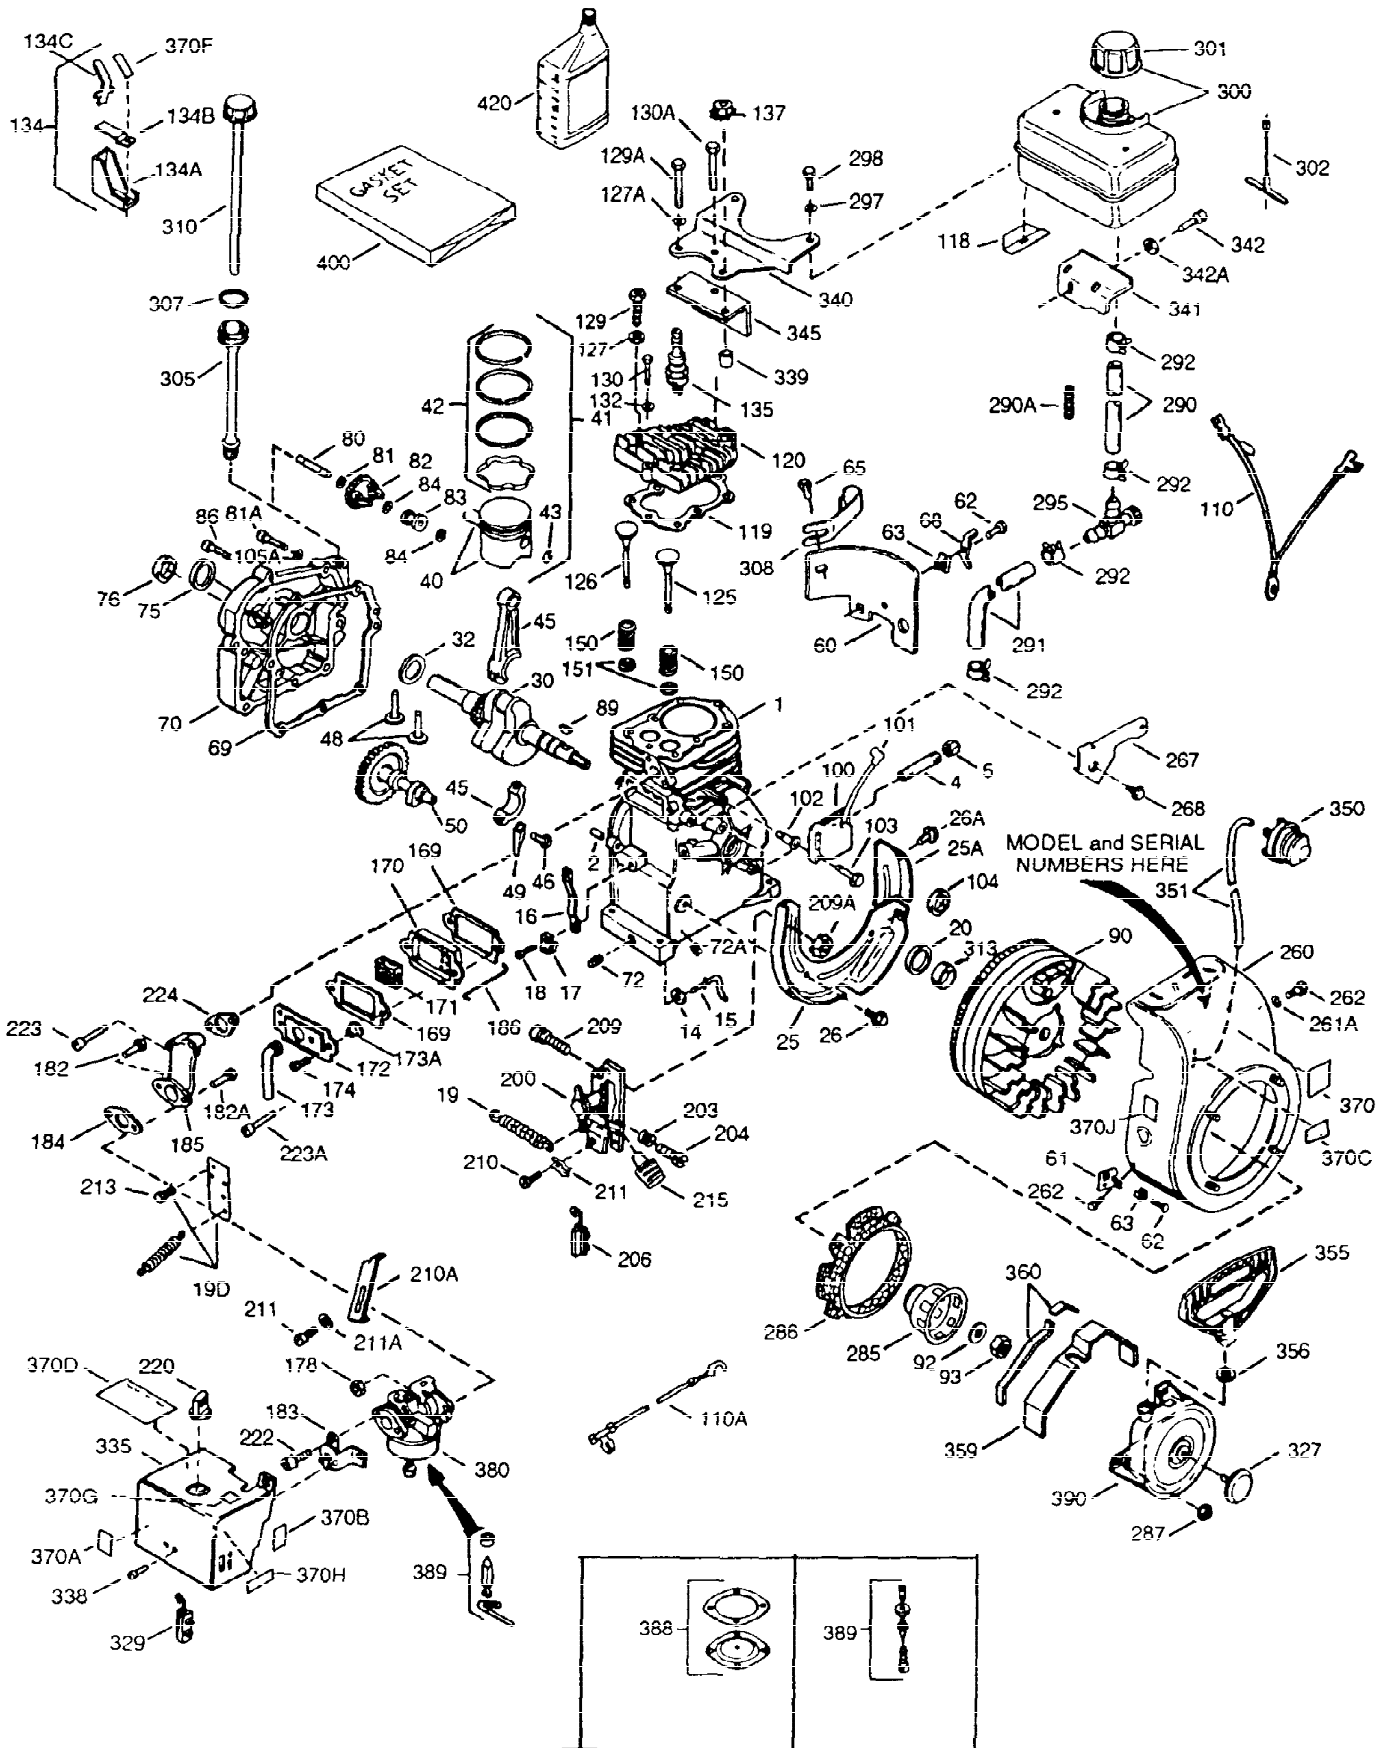

ILLUSTRATION SHOWS TYPICAL PARTS ONLY. ORDER BY PART NUMBER. PARTS NOT LISTED ARE SUPPLIED BY OEM

Ref #	Part Number	Qty	Description
1	34755A	1	Cylinder (Incl. 2, 20 & 72)
2	26727	2	Dowel Pin
14	28277	1	Washer
15	31334	1	Governor Rod
16	31510	1	Governor Lever
17	31335	1	Governor Lever Clamp
18	650548	1	Screw, 8-32 x 5/16"
19	31426	1	Extension Spring
20	32600	1	Oil Seal
25	33342	1	Blower Housing Baffle
25A	35883	1	Baffle Extension
26	650561	2	Screw, 1/4-20 x 5/8"
26A	650884	1	Screw, 8-32 x 1/2"
30	34846	1	Crankshaft
40	34514	1	Piston, Pin & Ring Set (Std.)
40	34515	1	Piston, Pin & Ring Set (.010" OS)
40	34516	1	Piston, Pin & Ring Set (.020" OS)
41	32538B	1	Piston & Pin Ass'y. (Std.) (Incl. 43)
41	32548B	1	Piston & Pin Ass'y. (.010" OS) (Incl. 43)
41	32549B	1	Piston & Pin Ass'y. (.020" OS) (Incl. 43)
42	28986	1	Ring Set (Std.)
42	28987	1	Ring Set (.010" OS)
42	28988	1	Ring Set (.020" OS)
43	20381	2	Piston Pin Retaining Ring
45	32875	1	Connecting Rod Ass'y. (Incl. 46 & 49)
46	32610A	2	Connecting Rod Bolt
48	27241	2	Valve Lifter
49	32654	1	Oil Dipper
50	33149A	1	Camshaft (BCR)
60	29745	1	Blower Housing Extension
65	650128	1	Screw, 10-24 x 1/2"
69	27677A	1	* Cylinder Cover Gasket
70	32700A	1	Cylinder Cover (Incl. 75, 80, 86, 311 & 312)
72	27642	2	Oil Drain Plug
75	27897	1	Oil Seal
80	30574	1	Governor Shaft
81	30590A	1	Washer
82	30591	1	Governor Gear Ass'y. (Incl. 81)
83	30588A	1	Governor Spool
84	29193	2	Retaining Ring
86	650488	7	Screw, 1/4-20 x 1-1/4"
89	610961	1	Flywheel Key
90	611080	1	Flywheel
92	650815	1	Belleville Washer
93	650816	1	Flywheel Nut
100	34443A	1	Solid State Ignition
102	650872	2	Solid State Mounting Stud
103	650814	2	Screw, Torx T-15, 10-24 x 1
110	35182	1	Ground Wire
119	29953C	1	* Cylinder Head Gasket
120	30579A	1	Cylinder Head (Incl. 130)
125	29313C	1	Exhaust Valve (Std.) (Incl. 151)
125	29315C	1	Exhaust Valve (1/32" OS) (Incl. 151)
126	29314B	1	Intake Valve (Std.) (Incl. 151)
126	29315C	1	Intake Valve (1/32" OS) (Incl. 151)