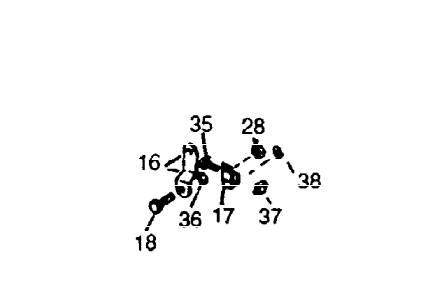

ILLUSTRATION SHOWS TYPICAL PARTS ONLY. ORDER BY PART NUMBER. PARTS NOT LISTED ARE SUPPLIED BY OEM.

Ref #	Part Number	Qty	Description
16	31510	1	Governor Lever
17	31335	1	Governor Lever Clamp
18	650548	1	Screw, 8-32 x 5/16"
103	650814	2	Screw, Torx T-15, 10-24 x 1"
131	6021A	1	Screw, 5/16-18 x 1-1/2"
184	31688A	1	* Carburetor To Intake Pipe Gasket
185	35869	1	Intake Pipe
200	33114A	1	Control Bracket (Incl. 206)
206	610973	1	Terminal
210	27793	1	Conduit Clip
211	28942	1	Screw, 10-32 x 3/8"
223	650664	1	Screw, 1/4-20 x 1-19/32"
238	650932	2	Screw, 10-32 x 49/64"
239A	27272A	1	Air Cleaner Gasket
239	34338	1	* Air Cleaner Gasket
241	35797	1	Air Cleaner Collar
245	35066	1	Air Cleaner Filter
250	35065	1	Air Cleaner Cover
274	30081A	1	* Exhaust Gasket
275	30996	1	Muffler
277	650493	2	Screw, 1/4-20 x 1-3/4"
284	30997	1	Muffler Deflector
284A	650665	1	Screw, 1/4-15 x 3/4"
311	27625	1	Oil Fill Plug (Incl. 312)
312	29673	1	* Oil Fill Plug Gasket
335	35858	1	Carburetor Cover
338	650751	2	Screw, 1/4-20 x 7/16"