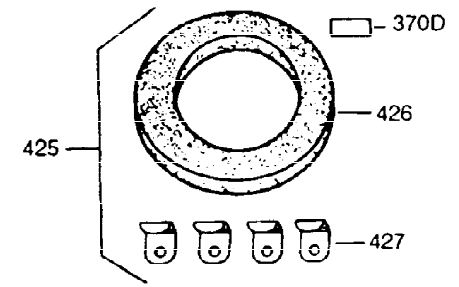

STARTER MUFF KIT
(OPTIONAL)