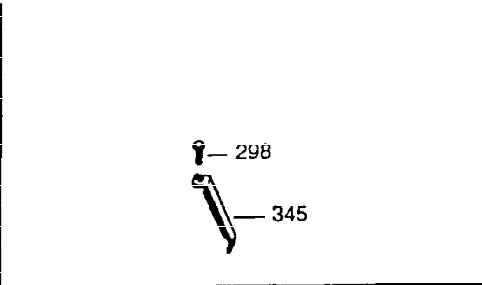

ILLUSTRATION SHOWS TYPICAL PARTS ONLY. ORDER BY PART NUMBER. PARTS NOT LISTED ARE SUPPLIED BY OEM.

Ref #	Part Number	Qty	Description
16	31510	1	Governor Lever
17	31335	1	Governor Lever Clamp
18	650548	1	Screw, 8-32 x 5/16"
103	650814	2	Screw, Torx T-15, 10-24 x 1"
131	6021A	1	Screw, 5/16-18 x 1-1/2"
184	31688A	1	* Carburetor To Intake Pipe Gasket
185	35869	1	Intake Pipe
200	33114A	1	Control Bracket (Incl. 206)
206	610973	1	Terminal
210	27793	1	Conduit Clip
211	28942	1	Screw, 10-32 x 3/8"
223	650664	1	Screw, 1/4-20 x 1-19/32"
238	650932	2	Screw, 10-32 x 49/64"
239A	27272A	1	Air Cleaner Gasket
239	34338	1	* Air Cleaner Gasket
241	35797	1	Air Cleaner Collar
245	35066	1	Air Cleaner Filter
250	35065	1	Air Cleaner Cover
274	30081A	1	* Exhaust Gasket
275	30996	1	Muffler
277	650493	2	Screw, 1/4-20 x 1-3/4"
284	30997	1	Muffler Deflector
284A	650665	1	Screw, 1/4-15 x 3/4"
311	27625	1	Oil Fill Plug (Incl. 312)
312	29673	1	* Oil Fill Plug Gasket
335	35858	1	Carburetor Cover
338	650751	2	Screw, 1/4-20 x 7/16"