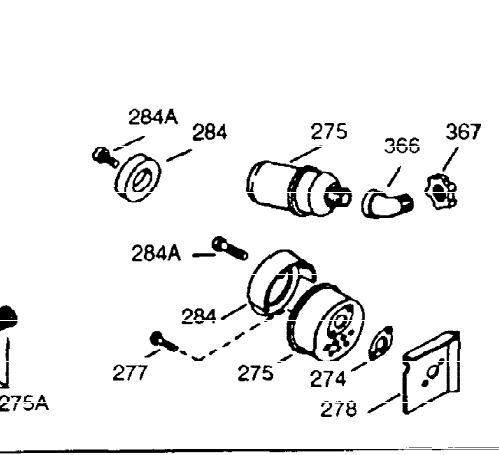

ILLUSTRATION SHOWS TYPICAL PARTS ONLY. ORDER BY PART NUMBER. PARTS NOT LISTED ARE SUPPLIED BY OEM.

Ref #	Part Number	Qty	Description
16	31510	1	Governor Lever
17	31335	1	Governor Lever Clamp
18	650548	1	Screw, 8-32 x 5/16"
103	650814	2	Screw, Torx T-15, 10-24 x 1"
131	6021A	1	Screw, 5/16-18 x 1-1/2"
184	31688A	1	* Carburetor To Intake Pipe Gasket
185	35869	1	Intake Pipe
200	33114A	1	Control Bracket (Incl. 206)
206	610973	1	Terminal
210	27793	1	Conduit Clip
211	28942	1	Screw, 10-32 x 3/8"
223	650664	1	Screw, 1/4-20 x 1-19/32"
238	650932	2	Screw, 10-32 x 49/64"
239A	27272A	1	Air Cleaner Gasket
239	34338	1	* Air Cleaner Gasket
241	35797	1	Air Cleaner Collar
245	35066	1	Air Cleaner Filter
250	35065	1	Air Cleaner Cover
274	30081A	1	* Exhaust Gasket
275	30996	1	Muffler
277	650493	2	Screw, 1/4-20 x 1-3/4"
284	30997	1	Muffler Deflector
284A	650665	1	Screw, 1/4-15 x 3/4"
311	27625	1	Oil Fill Plug (Incl. 312)
312	29673	1	* Oil Fill Plug Gasket
335	35858	1	Carburetor Cover
338	650751	2	Screw, 1/4-20 x 7/16"