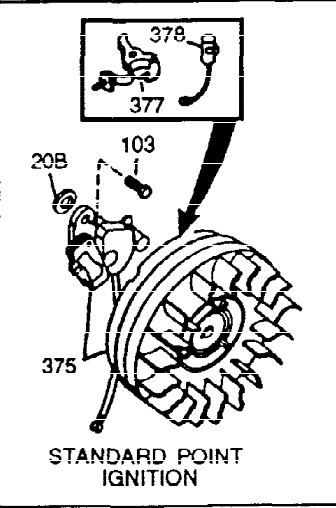

ILLUSTRATION SHOWS TYPICAL PARTS ONLY. ORDER BY PART NUMBER. PARTS NOT LISTED ARE SUPPLIED BY OEM.

Ref #	Part Number	Qty	Description
16	31510	1	Governor Lever
17	31335	1	Governor Lever Clamp
18	650548	1	Screw, 8-32 x 5/16"
103	650814	2	Screw, Torx T-15, 10-24 x 1"
131	6021A	1	Screw, 5/16-18 x 1-1/2"
184	31688A	1	* Carburetor To Intake Pipe Gasket
185	35869	1	Intake Pipe
200	33114A	1	Control Bracket (Incl. 206)
206	610973	1	Terminal
210	27793	1	Conduit Clip
211	28942	1	Screw, 10-32 x 3/8"
223	650664	1	Screw, 1/4-20 x 1-19/32"
238	650932	2	Screw, 10-32 x 49/64"
239A	27272A	1	Air Cleaner Gasket
239	34338	1	* Air Cleaner Gasket
241	35797	1	Air Cleaner Collar
245	35066	1	Air Cleaner Filter
250	35065	1	Air Cleaner Cover
274	30081A	1	* Exhaust Gasket
275	30996	1	Muffler
277	650493	2	Screw, 1/4-20 x 1-3/4"
284	30997	1	Muffler Deflector
284A	650665	1	Screw, 1/4-15 x 3/4"
311	27625	1	Oil Fill Plug (Incl. 312)
312	29673	1	* Oil Fill Plug Gasket
335	35858	1	Carburetor Cover
338	650751	2	Screw, 1/4-20 x 7/16"