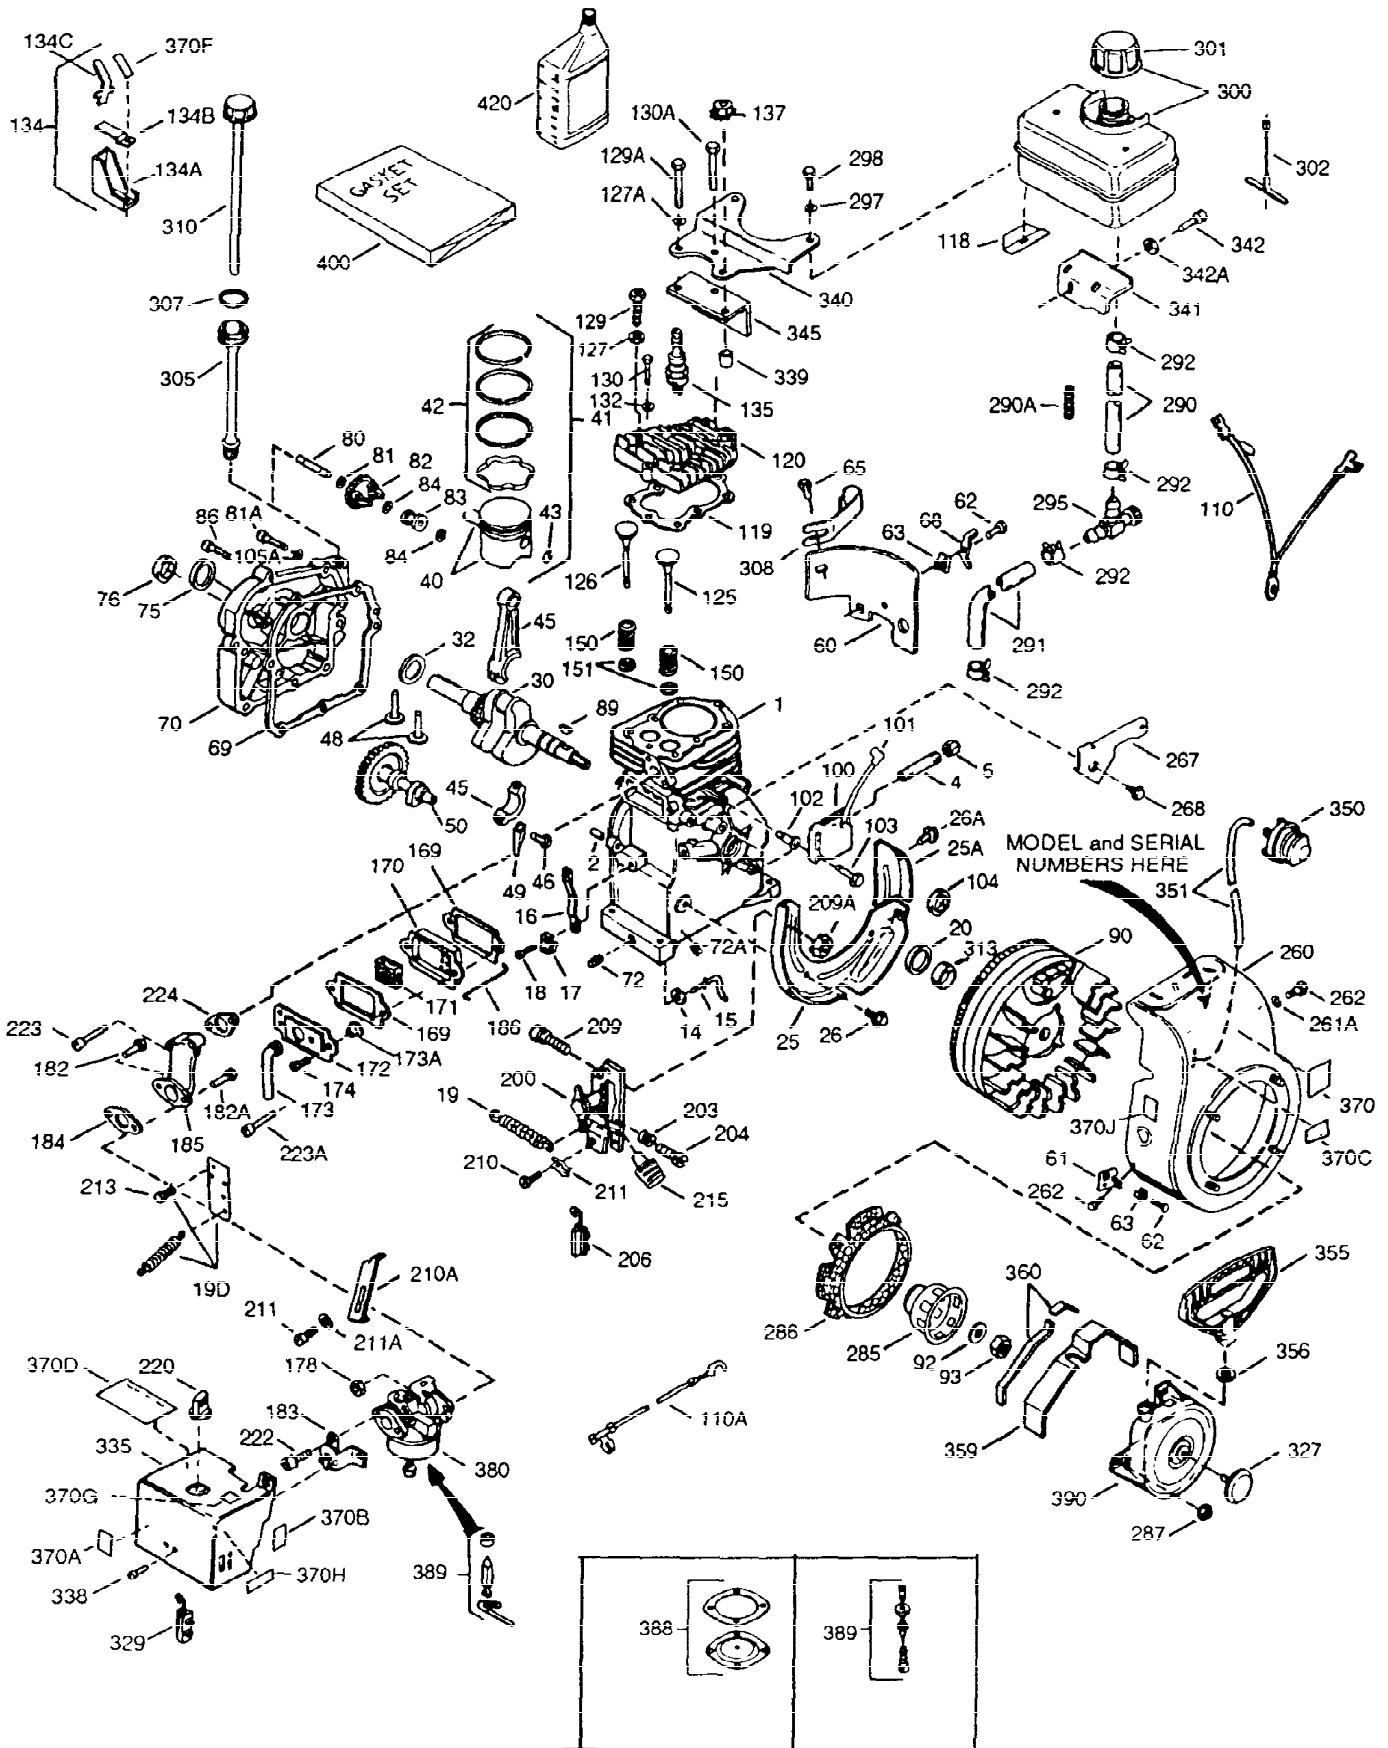

ILLUSTRATION SHOWS TYPICAL PARTS ONLY. ORDER BY PART NUMBER. PARTS NOT LISTED ARE SUPPLIED BY OEM

Ref #	Part Number	Qty	Description
1	34708A	1	Cylinder (Incl. 2, 20 & 72)
2	26727	2	Dowel Pin
14	28277	1	Washer
15	31334	1	Governor Rod
16	31510	1	Governor Lever
17	31335	1	Governor Lever Clamp
18	650548	1	Screw, 8-32 x 5/16"
19	31426	1	Extension Spring
20	32600	1	Oil Seal
25	33342	1	Blower Housing Baffle
25A	35883	1	Baffle Extension
26	650561	2	Screw, 1/4-20 x 5/8"
26A	650884	1	Screw, 8-32 x 1/2"
30	34736	1	Crankshaft
40	34514	1	Piston, Pin & Ring Set (Std.)
40	34515	1	Piston, Pin & Ring Set (.010" OS)
40	34516	1	Piston, Pin & Ring Set (.020" OS)
41	32538B	1	Piston & Pin Ass'y. (Std.) (Incl. 43)
41	32548B	1	Piston & Pin Ass'y. (.010" OS) (Incl. 43)
41	32549B	1	Piston & Pin Ass'y. (.020" OS) (Incl. 43)
42	28986	1	Ring Set (Std.)
42	28987	1	Ring Set (.010" OS)
42	28988	1	Ring Set (.020" OS)
43	20381	2	Piston Pin Retaining Ring
45	32875	1	Connecting Rod Ass'y. (Incl. 46 & 49)
46	32610A	2	Connecting Rod Bolt
48	27241	2	Valve Lifter
49	32654	1	Oil Dipper
50	33149A	1	Camshaft (BCR)
60	35846	1	Blower Housing Extension
69	27677A	1	* Cylinder Cover Gasket
70	32700A	1	Cylinder Cover (Incl.75,80,311,312)
72A	28582	1	Oil Drain Plug
72	27642	1	Oil Drain Plug
75	27897	1	Oil Seal
80	30574	1	Governor Shaft
81	30590A	1	Washer
82	30591	1	Governor Gear Ass'y. (Incl. 81)
83	30588A	1	Governor Spool
84	29193	2	Retaining Ring
86	650488	7	Screw, 1/4-20 x 1-1/4"
89	610961	1	Flywheel Key
90	611080	1	Flywheel
92	650815	1	Belleville Washer
93	650816	1	Flywheel Nut
100	34443A	1	Solid State Ignition
102	650872	2	Solid State Mounting Stud
103	650814	2	Screw, Torx T-15, 10-24 x 1"
110	35182	1	Ground Wire
119	29953C	1	* Cylinder Head Gasket
120	30579A	1	Cylinder Head (Incl. 130)
125	29313C	1	Exhaust Valve (Std.) (Incl. 151)
125	29315C	1	Exhaust Valve (1/32" OS) (Incl. 151)
126	29314B	1	Intake Valve (Std.) (Incl. 151)
126	29315C	1	Intake Valve (1/32" OS) (Incl. 151)