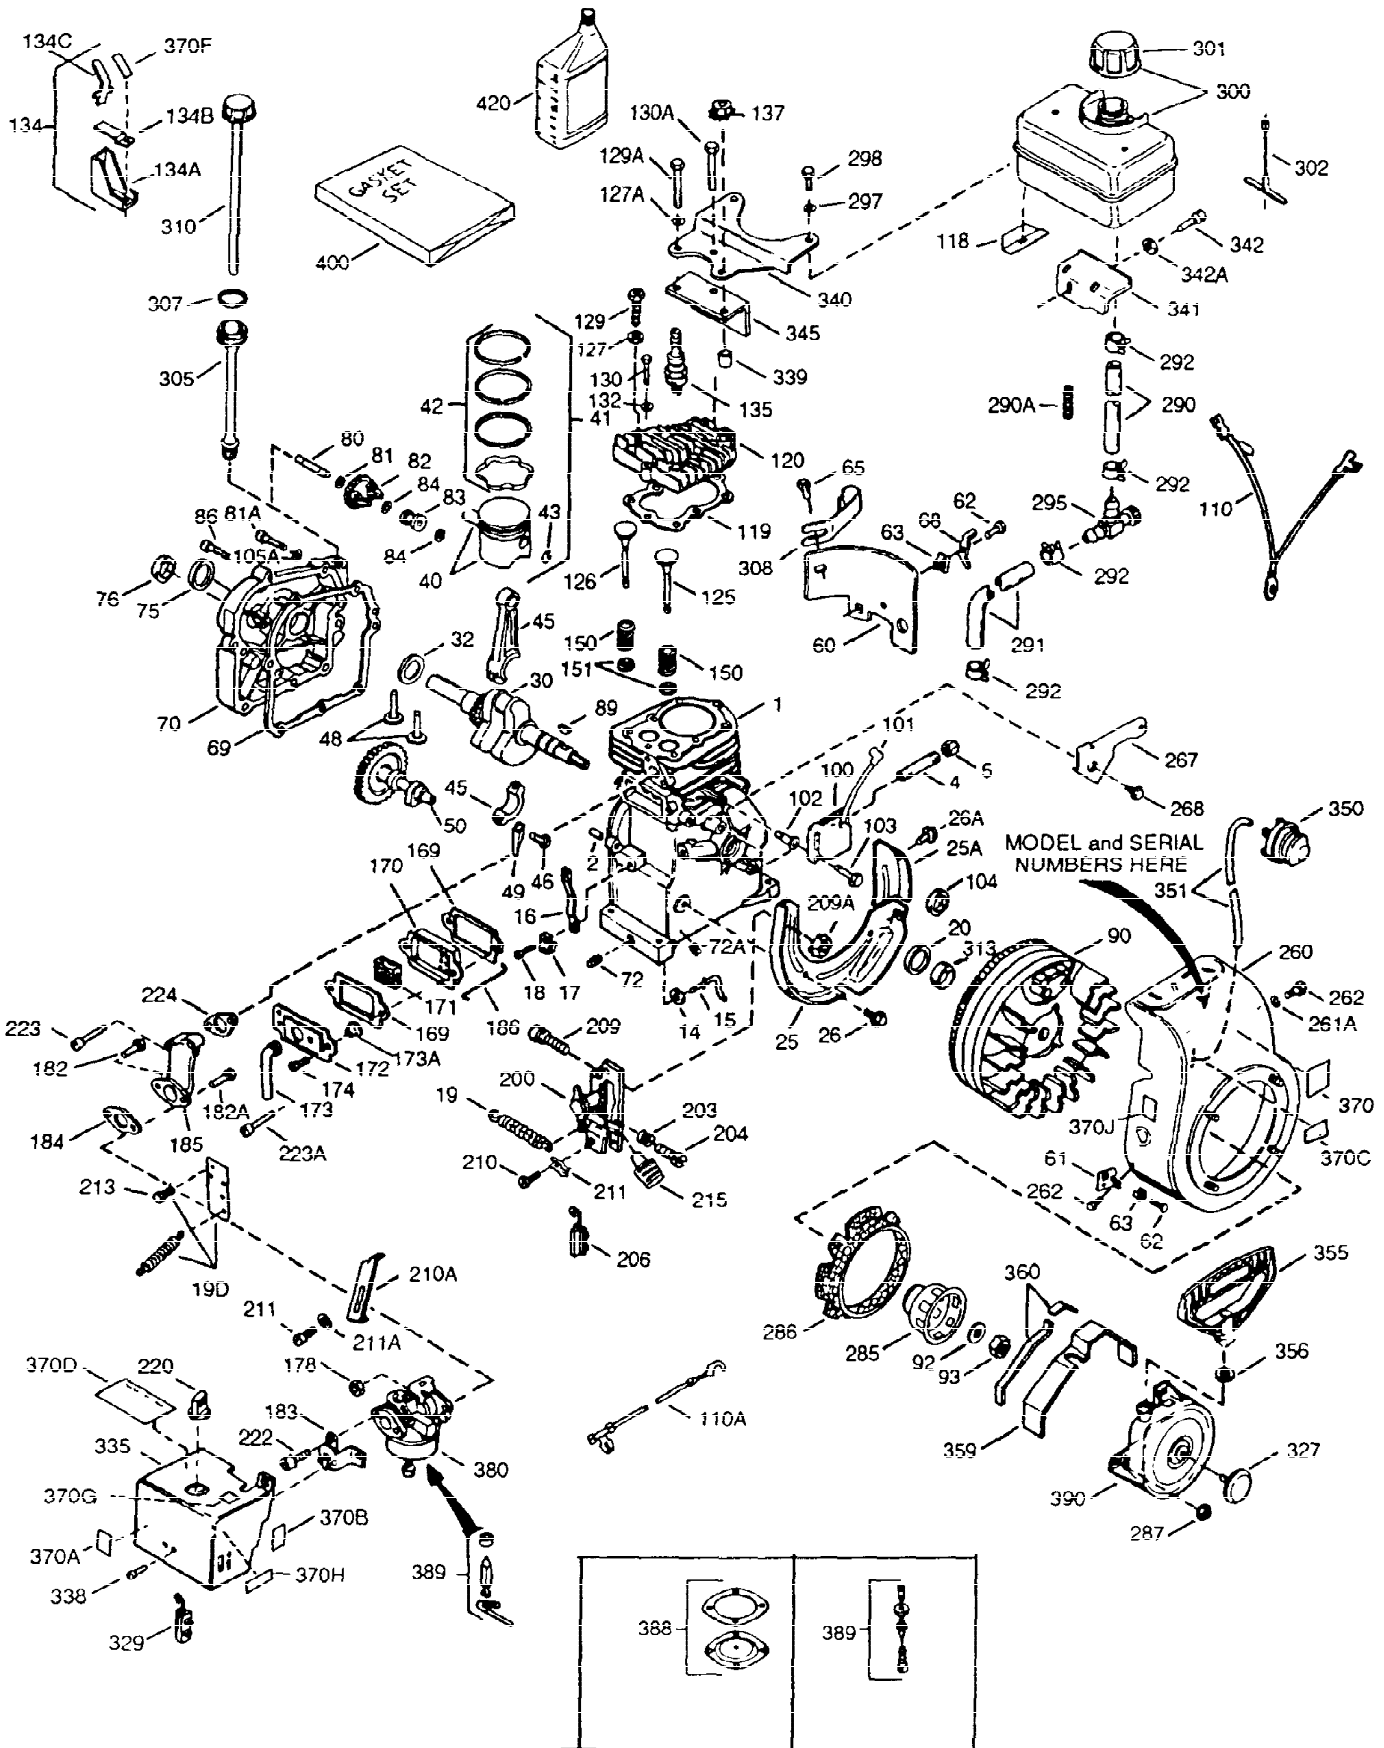

ILLUSTRATION SHOWS TYPICAL PARTS ONLY. ORDER BY PART NUMBER. PARTS NOT LISTED ARE SUPPLIED BY OEM

Ref #	Part Number	Qty	Description
1	34755A	1	Cylinder (Incl. 2, 20 & 72)
2	26727	2	Dowel Pin
14	28277	1	Washer
15	31334	1	Governor Rod
16	31510	1	Governor Lever
17	31335	1	Governor Lever Clamp
18	650548	1	Screw, 8-32 x 5/16"
19	31426	1	Extension Spring
20	32600	1	Oil Seal
25	33342	1	Blower Housing Baffle
25A	35883	1	Baffle Extension
26	650561	2	Screw, 1/4-20 x 5/8"
26A	650884	1	Screw, 8-32 x 1/2"
30	34734A	1	Crankshaft
40	34514	1	Piston, Pin & Ring Set (Std.)
40	34515	1	Piston, Pin & Ring Set (.010" OS)
40	34516	1	Piston, Pin & Ring Set (.020" OS)
41	32538B	1	Piston & Pin Ass'y. (Std.) (Incl. 43)
41	32548B	1	Piston & Pin Ass'y. (.010" OS) (Incl. 43)
41	32549B	1	Piston & Pin Ass'y. (.020" OS) (Incl. 43)
42	28986	1	Ring Set (Std.)
42	28987	1	Ring Set (.010" OS)
42	28988	1	Ring Set (.020" OS)
43	20381	2	Piston Pin Retaining Ring
45	32875	1	Connecting Rod Ass'y. (Incl. 46 & 49)
46	32610A	2	Connecting Rod Bolt
48	27241	2	Valve Lifter
49	32654	1	Oil Dipper
50	33149A	1	Camshaft (BCR)
60	29745	1	Blower Housing Extension
65	650128	1	Screw, 10-24 x 1/2"
69	27677A	1	* Cylinder Cover Gasket
70	32700A	1	Cylinder Cover (Incl. 75,80,311,312)
72	27642	2	Oil Drain Plug
75	27897	1	Oil Seal
80	30574	1	Governor Shaft
81	30590A	1	Washer
82	30591	1	Governor Gear Ass'y. (Incl. 81)
83	30588A	1	Governor Spool
84	29193	2	Retaining Ring
86	650488	7	Screw, 1/4-20 x 1-1/4"
89	610961	1	Flywheel Key
90	611080	1	Flywheel
92	650815	1	Belleville Washer
93	650816	1	Flywheel Nut
100	34443A	1	Solid State Ignition
102	650872	2	Solid State Mounting Stud
103	650814	2	Screw, Torx T-15, 10-24 x 1
110	35182	1	Ground Wire Ass'y.
119	29953C	1	* Cylinder Head Gasket
120	30579A	1	Cylinder Head (Incl. 130)
125	29313C	1	Exhaust Valve (Std.) (Incl. 151)
125	29315C	1	Exhaust Valve (1/32" OS) (Incl. 151)
126	29314B	1	Intake Valve (Std.) (Incl. 151)
126	29315C	1	Intake Valve (1/32" OS) (Incl. 151)