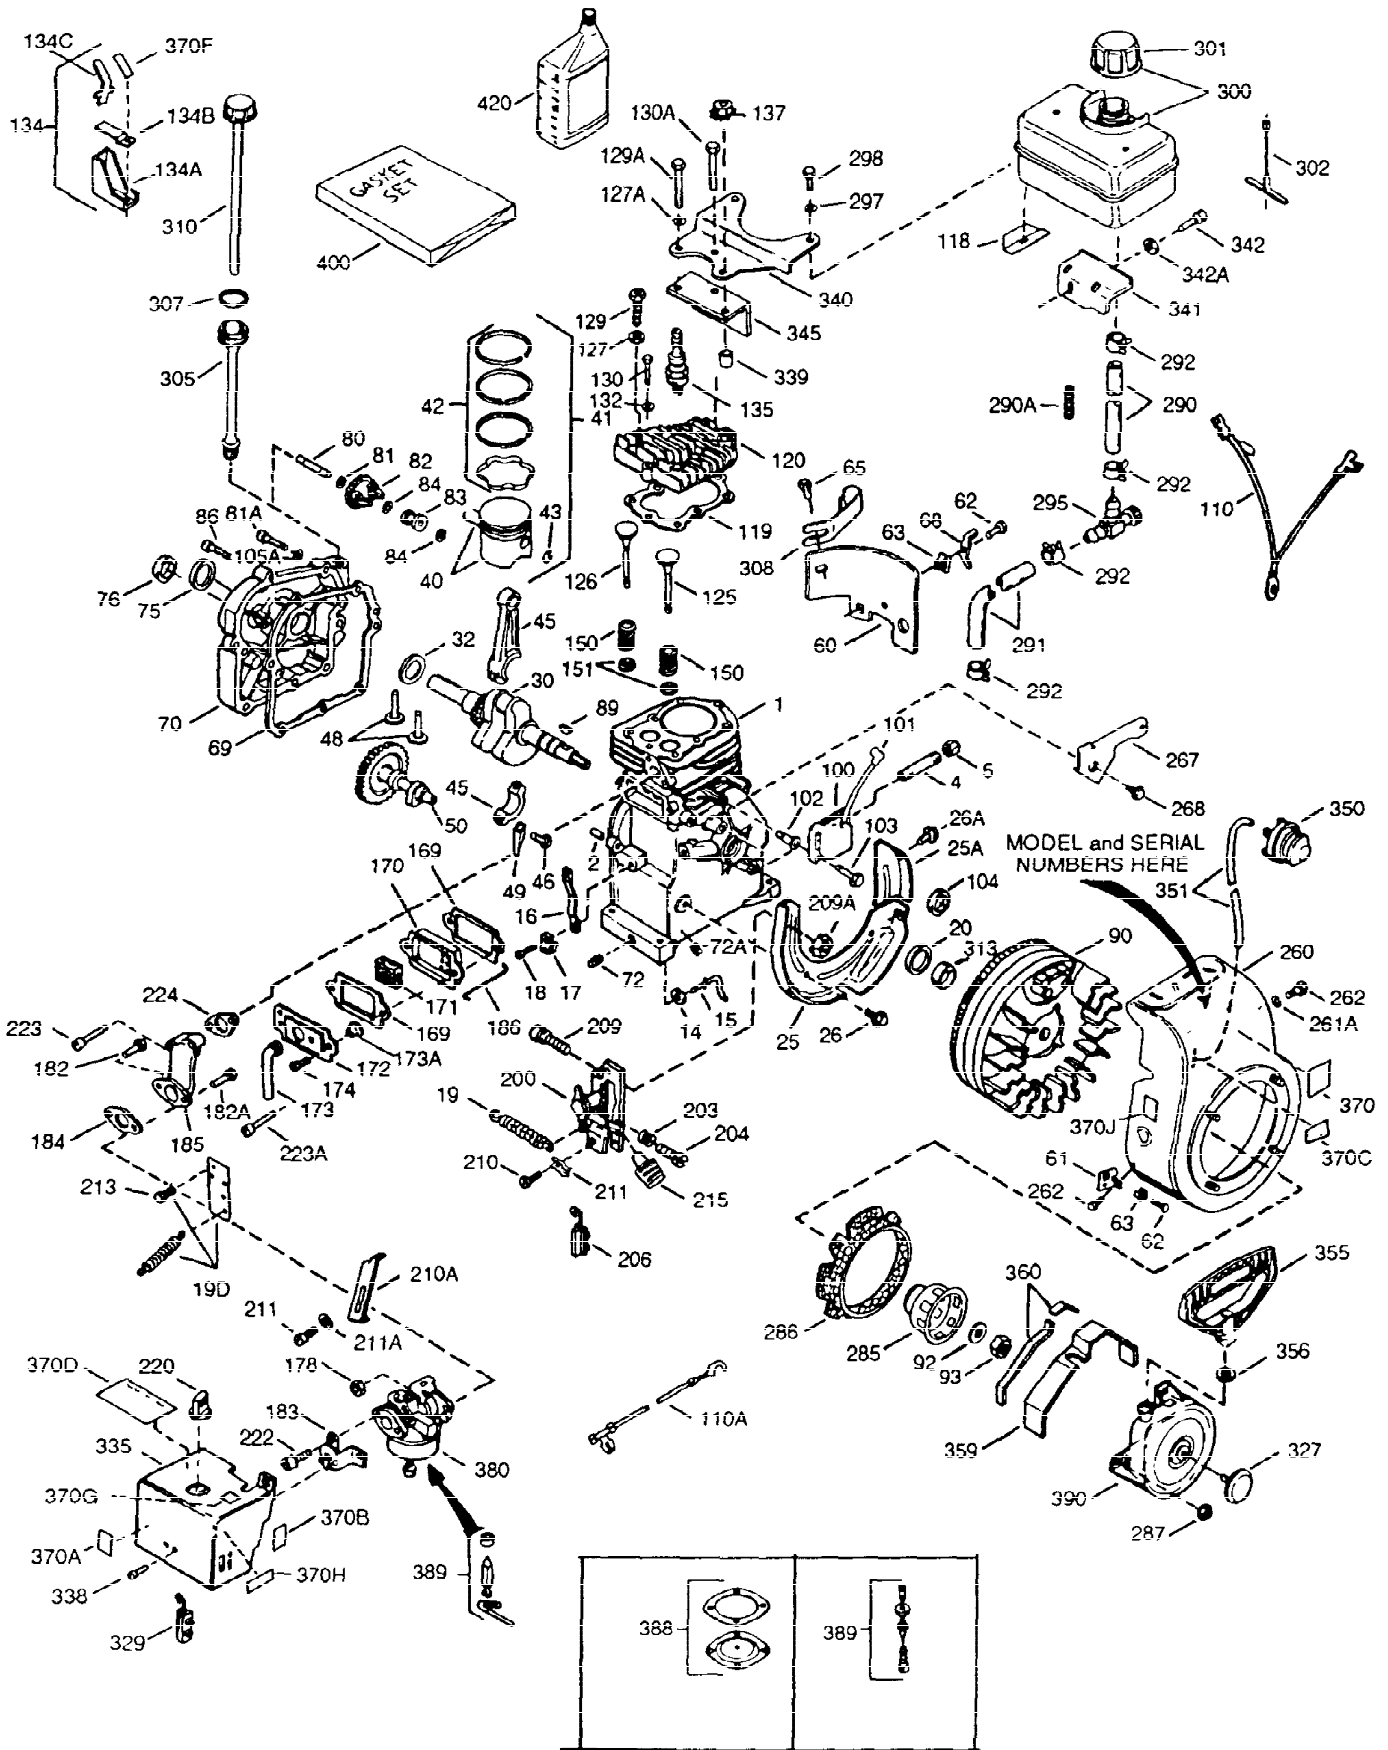

ILLUSTRATION SHOWS TYPICAL PARTS ONLY. ORDER BY PART NUMBER. PARTS NOT LISTED ARE SUPPLIED BY OEM

Ref #	Part Number	Qty	Description
1	34755A	1	Cylinder (Incl. 2, 20 & 72)
2	26727	2	Dowel Pin
14	28277	1	Washer
15	31334	1	Governor Rod
16	31510	1	Governor Lever
17	31335	1	Governor Lever Clamp
18	650548	1	Screw, 8-32 x 5/16"
19	31426	1	Extension Spring
20	32600	1	Oil Seal
25	33342	1	Blower Housing Baffle
25A	35883	1	Baffle Extension
26	650561	2	Screw, 1/4-20 x 5/8"
26A	650884	1	Screw, 8-32 x 1/2"
30	34846	1	Crankshaft
40	34514	1	Piston, Pin & Ring Set (Std.)
40	34515	1	Piston, Pin & Ring Set (.010" OS)
40	34516	1	Piston, Pin & Ring Set (.020" OS)
41	32538B	1	Piston & Pin Ass'y. (Std.) (Incl. 43)
41	32548B	1	Piston & Pin Ass'y. (.010" OS) (Incl. 43)
41	32549B	1	Piston & Pin Ass'y. (.020" OS) (Incl. 43)
42	28986	1	Ring Set (Std.)
42	28987	1	Ring Set (.010" OS)
42	28988	1	Ring Set (.020" OS)
43	20381	2	Piston Pin Retaining Ring
45	32875	1	Connecting Rod Ass'y. (Incl. 46 & 49)
46	32610A	2	Connecting Rod Bolt
48	27241	2	Valve Lifter
49	32654	1	Oil Dipper
50	33149A	1	Camshaft (BCR)
60	29745	1	Blower Housing Extension
65	650128	1	Screw, 10-24 x 1/2"
69	27677A	1	* Cylinder Cover Gasket
70	34674B	1	Cylinder Cover (Incl. 75 & 80)
72	27642	2	Oil Drain Plug
75	27897	1	Oil Seal
80	30574	1	Governor Shaft
81	30590A	1	Washer
82	30591	1	Governor Gear Ass'y. (Incl. 81)
83	30588A	1	Governor Spool
84	29193	2	Retaining Ring
86	650488	7	Screw, 1/4-20 x 1-1/4"
89	610961	1	Flywheel Key
90	611080	1	Flywheel
92	650815	1	Belleville Washer
93	650816	1	Flywheel Nut
100	34443A	1	Solid State Ignition
101	610118	1	Spark Plug Cover
102	650872	2	Solid State Mounting Stud
103	650814	2	Screw, Torx T-15, 10-24 x 1
110	35182	1	Ground Wire
118	35515	1	Rope Guard
119	29953C	1	* Cylinder Head Gasket
120	30579A	1	Cylinder Head (Incl. 130)
125	29313C	1	Exhaust Valve (Std.) (Incl. 151)
125	29315C	1	Exhaust Valve (1/32" OS) (Incl. 151)