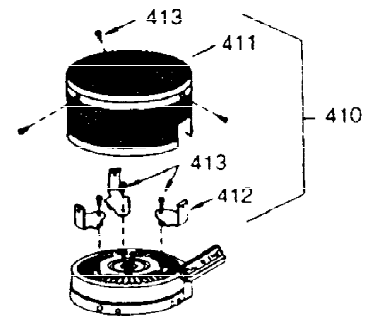

Ref #	Part Number	Qty	Description
420	730225	1	SAE 30 4-Cycle Engine Oil (Quart)

ILLUSTRATION SHOWS TYPICAL PARTS ONLY. ORDER BY PART NUMBER. PARTS NOT LISTED ARE SUPPLIED BY OEM.

Ref #	Part Number	Qty	Description
16	31510	1	Governor Lever
17	31335	1	Governor Lever Clamp
18	650548	1	Screw, 8-32 x 5/16"
103	650814	2	Screw, Torx T-15, 10-24 x 1
131	6021A	3	Screw, 5/16-18 x 1-1/2"
184	26756	1	* Carburetor To Intake Pipe Gasket
185	28416A	1	Intake Pipe
200	33858A	1	Control Bracket (Incl.19,203,204,206)
203	31342	1	Compression Spring
204	650549	1	Screw, 5-40 x 7/16"
206	610973	1	Terminal
223	650664	1	Screw, 1/4-20 x 1-19/32"
238	28820	2	Screw, 10-32 x 1/2"
239	27272A	1	* Air Cleaner Gasket
242	31691	1	Air Cleaner Base
243	650152	2	Screw, 8-32 x 3/8"
245A	35974	1	Air Cleaner Filter
245	30727	1	Air Cleaner Filter
250	31715	1	Air Cleaner Cover
261	29212	2	Screw, 1/4-28 x 7/16"
275	35603	1	Muffler (Incl. 277)
276	33753	1	Locking Plate
277	650795	2	Screw, 1/4-20 x 2-1/4"
298	650665	2	Screw, 1/4-15 x 7/8"

ILLUSTRATION SHOWS TYPICAL PARTS ONLY. ORDER BY PART NUMBER. PARTS NOT LISTED ARE SUPPLIED BY OEM.

OPTIONAL 110 - 120 VOLT
 STARTER MOTOR KIT

STARTER MUFF KIT
 (OPTIONAL)

OPTIONAL
 DEBRIS SCREEN KIT

Ref #	Part Number	Qty	Description
90	611080	1	Flywheel
100	34443A	1	Solid State Ignition
101	610118	1	Spark Plug Cover
102	650872	2	Solid State Mounting Stud
103	650814	2	Screw, Torx T-15, 10-24 x 1
131	6021A	3	Screw, 5/16-18 x 1-1/2"
179	35539	1	Fill Tube Clip
260	35657	1	Blower Housing
261	29212	2	Screw, 1/4-28 x 7/16"
287	650884	2	Screw, 8-32 x 1/2"
313	34080	1	Spacer
327	35392	1	Starter Plug
370	550223	1	Name Decal
370B	35344	1	Throttle Decal
390	590642A	1	Rewind Starter