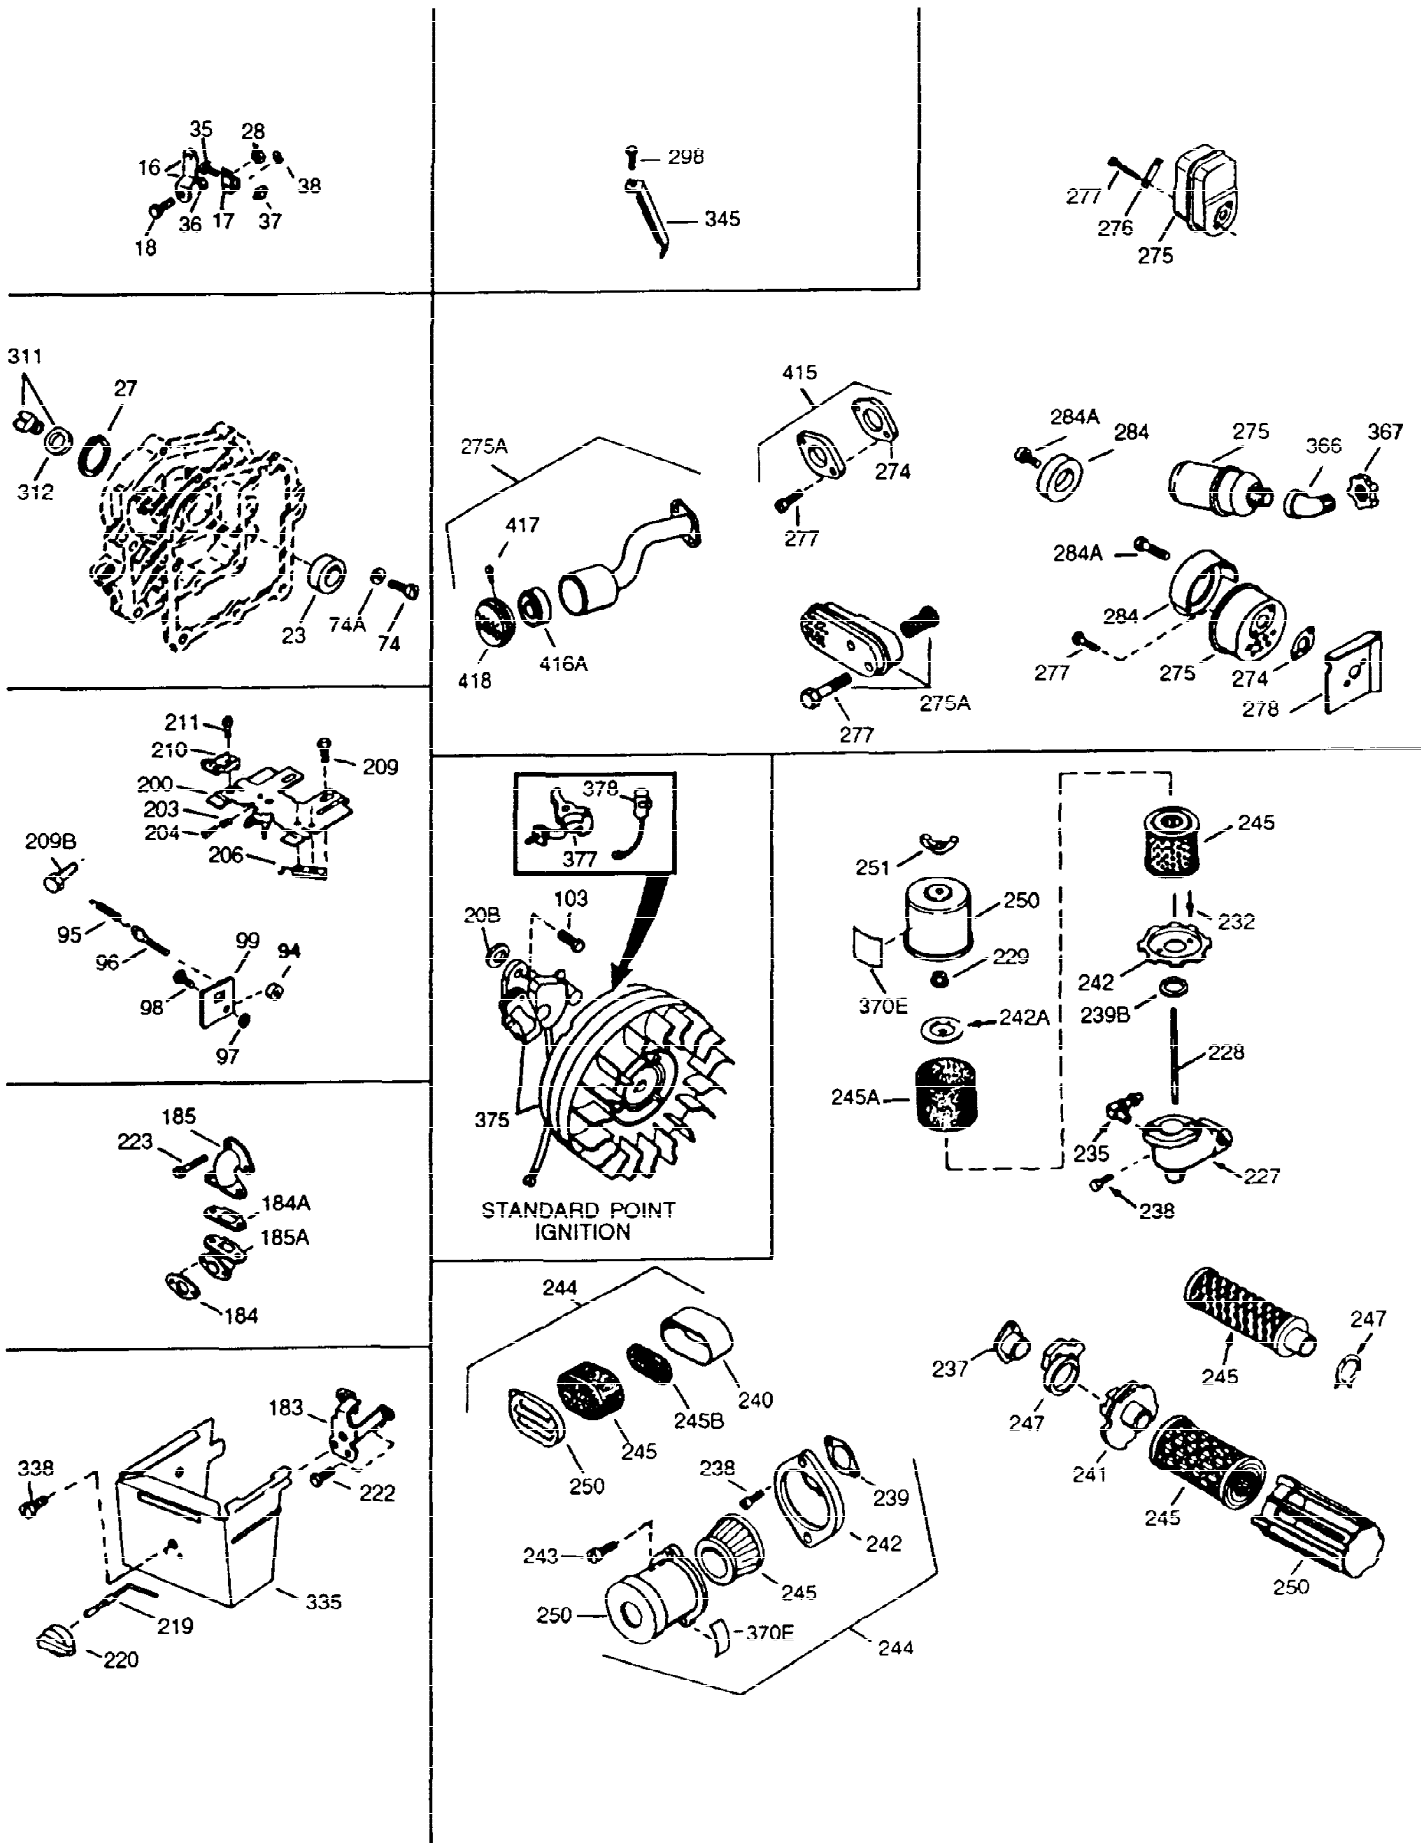

Ref #	Part Number	Qty	Description
420	730225	1	SAE 30 4-Cycle Engine Oil (Quart)

ILLUSTRATION SHOWS TYPICAL PARTS ONLY. ORDER BY PART NUMBER. PARTS NOT LISTED ARE SUPPLIED BY OEM.

Ref #	Part Number	Qty	Description
16	31510	1	Governor Lever
17	31335	1	Governor Lever Clamp
18	650548	1	Screw, 8-32 x 5/16"
103	650814	2	Screw, Torx T-15, 10-24 x 1
131	6021A	3	Screw, 5/16-18 x 1-1/2"
184	26756	1	* Carburetor To Intake Pipe Gasket
185	28416A	1	Intake Pipe
200	33858A	1	Control Bracket (Incl.19,203,204,206)
203	31342	1	Compression Spring
204	650549	1	Screw, 5-40 x 7/16"
206	610973	1	Terminal
223	650664	1	Screw, 1/4-20 x 1-19/32"
238	28820	2	Screw, 10-32 x 1/2"
239	27272A	1	* Air Cleaner Gasket
242	31691	1	Air Cleaner Base
243	650152	2	Screw, 8-32 x 3/8"
245A	35974	1	Air Cleaner Filter
245	30727	1	Air Cleaner Filter
250	31715	1	Air Cleaner Cover
261	29212	2	Screw, 1/4-28 x 7/16"
275	35603	1	Muffler (Incl. 277)
276	33753	1	Locking Plate
277	650795	2	Screw, 1/4-20 x 2-1/4"
298	650665	2	Screw, 1/4-15 x 7/8"