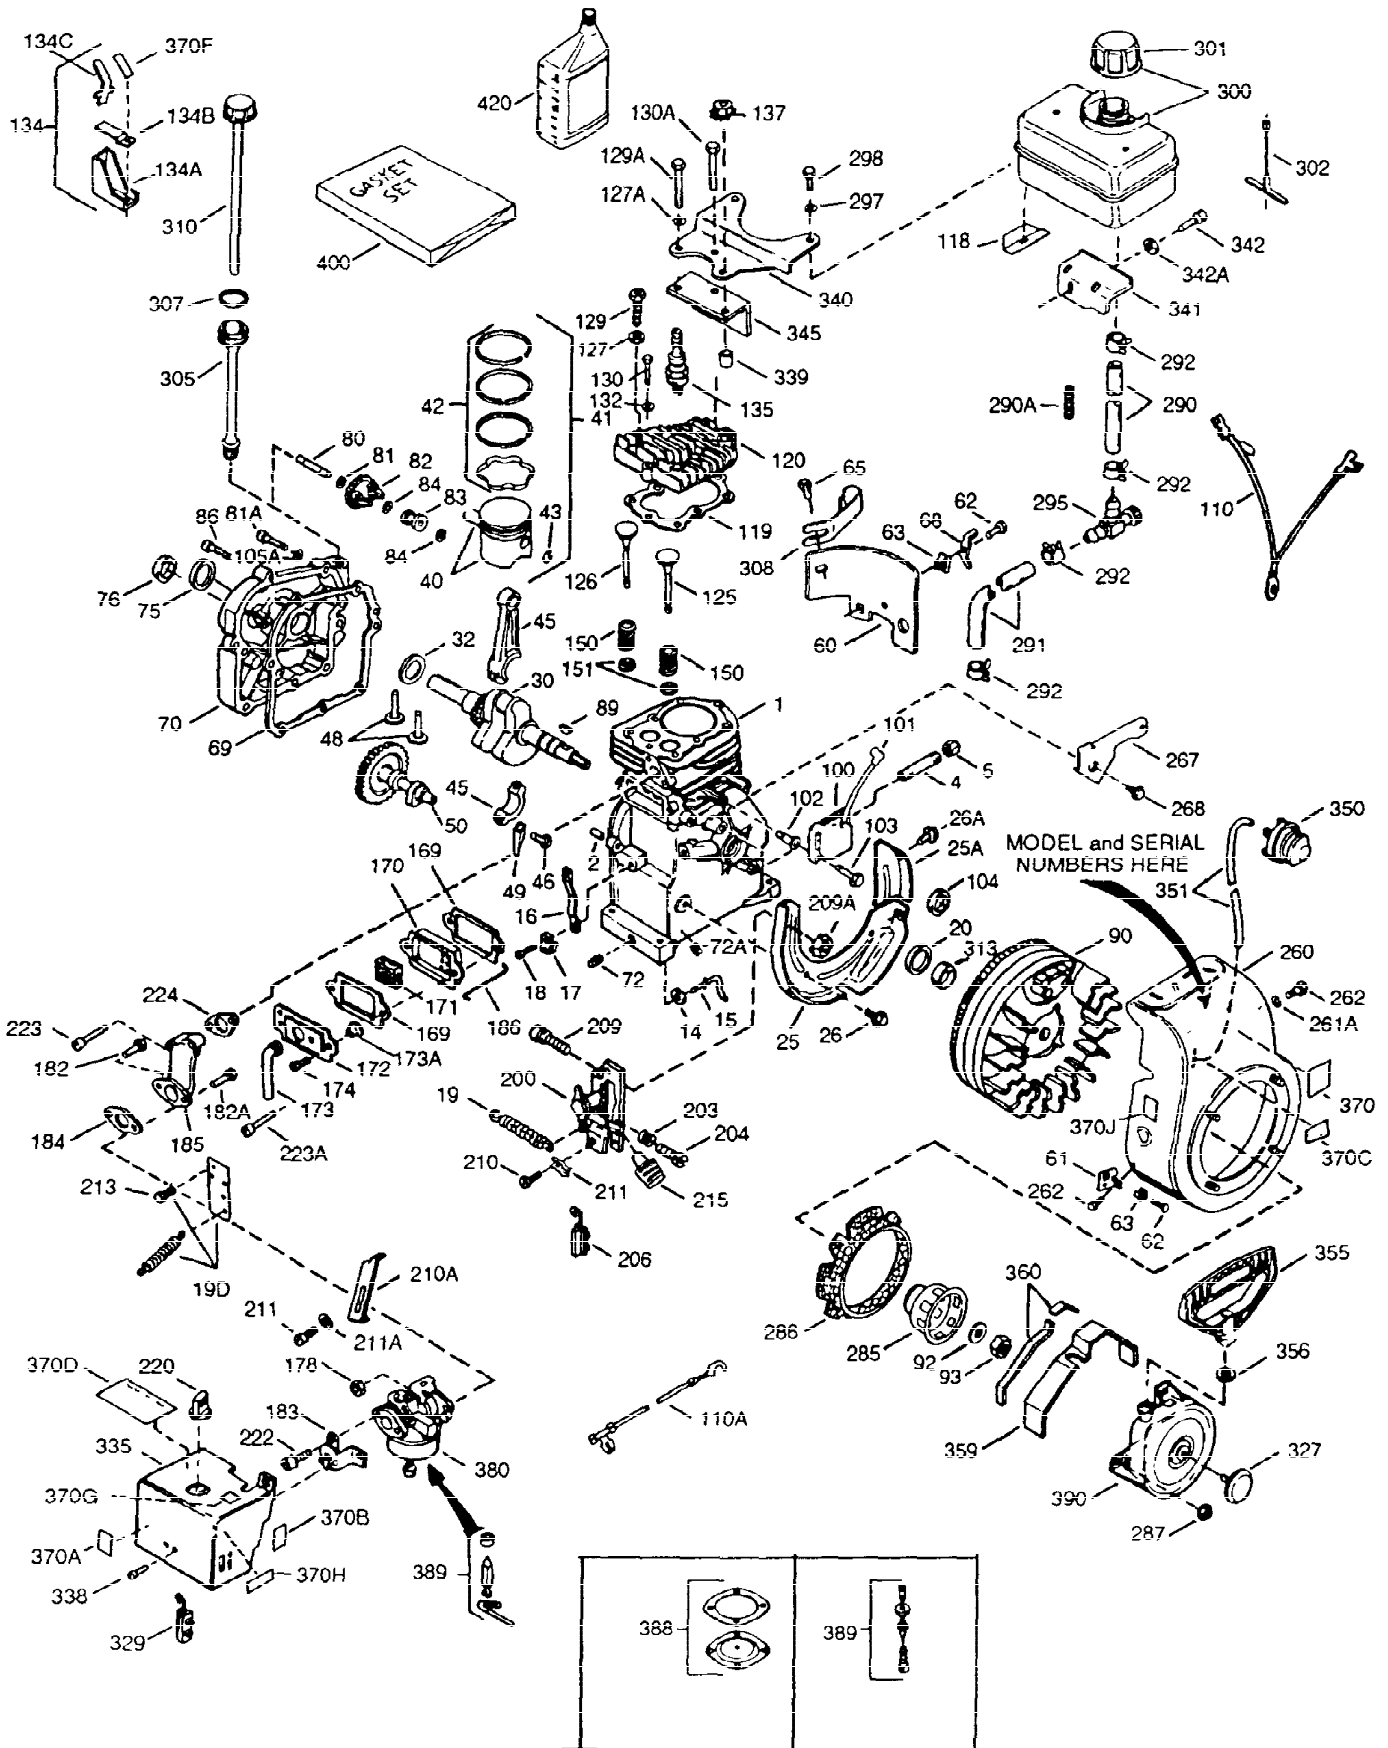

ILLUSTRATION SHOWS TYPICAL PARTS ONLY. ORDER BY PART NUMBER. PARTS NOT LISTED ARE SUPPLIED BY OEM

Ref #	Part Number	Qty	Description
1	34755A	1	Cylinder (Incl. 2, 20 & 72)
2	26727	2	Dowel Pin
14	28277	1	Washer
15	31334	1	Governor Rod
16	31510	1	Governor Lever
17	29916	1	Governor Lever Clamp
18	650548	1	Screw, 8-32 x 5/16"
19	31426	1	Extension Spring
19D	33857	1	Extension Spring Ass'y. (Incl. 213)
20	32600	1	Oil Seal
25	33342	1	Blower Housing Baffle
25A	35883	1	Baffle Extension
26	650561	2	Screw, 1/4-20 x 5/8"
26A	650884	1	Screw, 8-32 x 1/2"
30	34734A	1	Crankshaft
40	34514	1	Piston, Pin & Ring Set (Std.)
40	34515	1	Piston, Pin & Ring Set (.010" OS)
40	34516	1	Piston, Pin & Ring Set (.020" OS)
41	32538B	1	Piston & Pin Ass'y. (Std.) (Incl. 43)
41	32548B	1	Piston & Pin Ass'y. (.010" OS) (Incl. 43)
41	32549B	1	Piston & Pin Ass'y. (.020" OS) (Incl. 43)
42	28986	1	Ring Set (Std.)
42	28987	1	Ring Set (.010" OS)
42	28988	1	Ring Set (.020" OS)
43	20381	2	Piston Pin Retaining Ring
45	32875	1	Connecting Rod Ass'y. (Incl. 46 & 49)
46	32610A	2	Connecting Rod Bolt
48	27241	2	Valve Lifter
49	32654	1	Oil Dipper
50	33149A	1	Camshaft (BCR)
60	29745	1	Blower Housing Extension
62	650760	1	Screw, 8-32 x 3/8"
63	28545	1	Grommet
65	650128	1	Screw, 10-24 x 1/2"
68	33356	1	Ground Terminal
69	27677A	1	* Cylinder Cover Gasket
70	32700A	1	Cylinder Cover (Incl. 75, 80, 86, 311 & 312)
72	27642	2	Oil Drain Plug
75	27897	1	Oil Seal
80	30574	1	Governor Shaft
81	30590A	1	Washer
82	30591	1	Governor Gear Ass'y. (Incl. 81)
83	30588A	1	Governor Spool
84	29193	2	Retaining Ring
86	650488	7	Screw, 1/4-20 x 1-1/4"
89	610961	1	Flywheel Key
90	611080	1	Flywheel
92	650815	1	Belleville Washer
93	650816	1	Flywheel Nut
100	34443A	1	Solid State Ignition
101	610118	1	Spark Plug Cover
102	650872	2	Solid State Mounting Stud
103	650814	2	Screw, Torx T-15, 10-24 x 1
110	30831	1	Ground Wire
119	29953C	1	* Cylinder Head Gasket