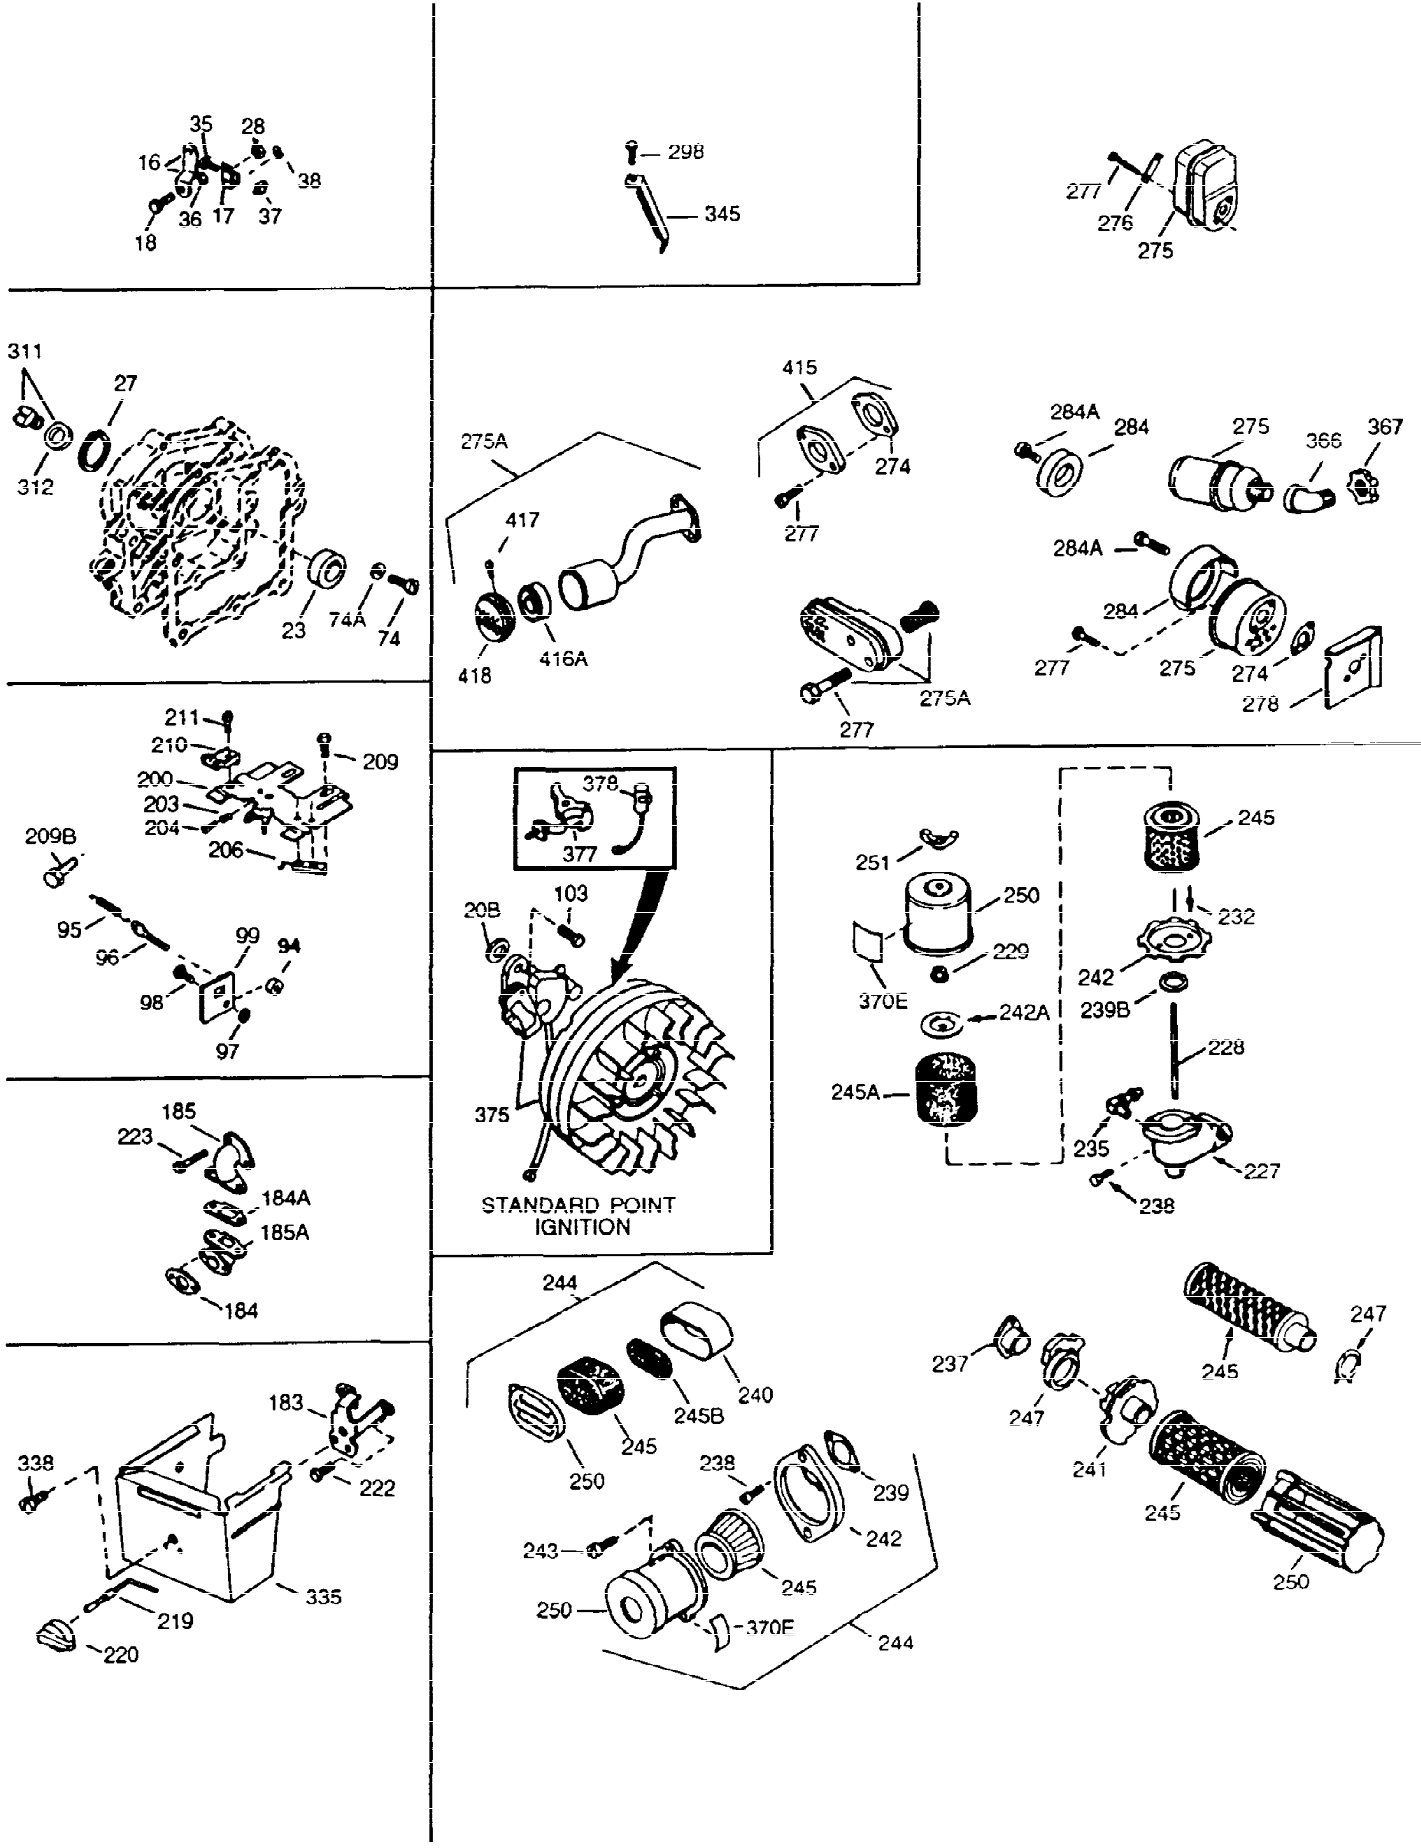

ILLUSTRATION SHOWS TYPICAL PARTS ONLY. ORDER BY PART NUMBER. PARTS NOT LISTED ARE SUPPLIED BY OEM.

Ref #	Part Number	Qty	Description
16	31510	1	Governor Lever
17	29916	1	Governor Lever Clamp
18	650548	1	Screw, 8-32 x 5/16"
28	30322	1	Lock Nut, 8-32
35	29826	1	Screw, 10-32 x 3/4"
36	29918	1	Lock Washer
37	29216	1	Lock Nut, 10-32
38	29642	1	Retaining Ring
103	650814	2	Screw, Torx T-15, 10-24 x 1
131	6021A	3	Screw, 5/16-18 x 1-1/2"
184	26756	1	* Carburetor To Intake Pipe Gasket
185	28416A	1	Intake Pipe
200	730136A	1	Control Bracket (Incl. 19, 203 thru 2 11)
203	31342	1	Compression Spring
204	650549	1	Screw, 5-40 x 7/16"
210	27793	1	Conduit Clip
211	28942	1	Screw, 10-32 x 3/8"
223	650664	1	Screw, 1/4-20 x 1-19/32"
238	28820	2	Screw, 10-32 x 1/2"
239	27272A	1	* Air Cleaner Gasket
242	31691	1	Air Cleaner Base
243	650152	2	Screw, 8-32 x 3/8"
245	30727	1	Air Cleaner Filter
250	31715	1	Air Cleaner Cover
261	29212	2	Screw, 1/4-28 x 7/16"
274	33170A	1	* Exhaust Gasket
275	33126A	1	Muffler (Incl. 274 & 277)
277	650561	2	Screw, 1/4-20 x 5/8"
298	650665	2	Screw, 1/4-15 x 7/8"
311	27625	1	Oil Fill Plug (Incl. 312)
312	29673	1	* Oil Fill Plug Gasket
345	33344	1	Heat Baffle