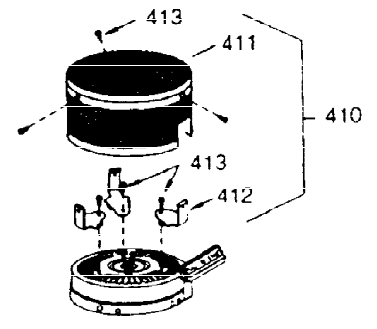

Ref #	Part Number	Qty	Description
420	730225	1	SAE 30 4-Cycle Engine Oil (Quart)

ILLUSTRATION SHOWS TYPICAL PARTS ONLY. ORDER BY PART NUMBER. PARTS NOT LISTED ARE SUPPLIED BY OEM.

Ref #	Part Number	Qty	Description
16	31510	1	Governor Lever
17	29916	1	Governor Lever Clamp
18	650548	1	Screw, 8-32 x 5/16"
28	30322	1	Lock Nut, 8-32
35	29826	1	Screw, 10-32 x 3/4"
36	29918	1	Lock Washer
37	29216	1	Lock Nut, 10-32
38	29642	1	Retaining Ring
103	650814	2	Screw, Torx T-15, 10-24 x 1
131	6021A	3	Screw, 5/16-18 x 1-1/2"
184	26756	1	* Carburetor To Intake Pipe Gasket
185	28416A	1	Intake Pipe
200	730136A	1	Control Bracket (Incl. 19, 203 thru 2 11)
203	31342	1	Compression Spring
204	650549	1	Screw, 5-40 x 7/16"
210	27793	1	Conduit Clip
211	28942	1	Screw, 10-32 x 3/8"
223	650664	1	Screw, 1/4-20 x 1-19/32"
238	28820	2	Screw, 10-32 x 1/2"
239	27272A	1	* Air Cleaner Gasket
242	31691	1	Air Cleaner Base
243	650152	2	Screw, 8-32 x 3/8"
245	30727	1	Air Cleaner Filter
250	31715	1	Air Cleaner Cover
261	29212	2	Screw, 1/4-28 x 7/16"
274	33170A	1	* Exhaust Gasket
275	33126A	1	Muffler (Incl. 274 & 277)
277	650561	2	Screw, 1/4-20 x 5/8"
298	650665	2	Screw, 1/4-15 x 7/8"
311	27625	1	Oil Fill Plug (Incl. 312)
312	29673	1	* Oil Fill Plug Gasket
345	33344	1	Heat Baffle

ILLUSTRATION SHOWS TYPICAL PARTS ONLY. ORDER BY PART NUMBER. PARTS NOT LISTED ARE SUPPLIED BY OEM.

OPTIONAL 110 - 120 VOLT
 STARTER MOTOR KIT

STARTER MUFF KIT
 (OPTIONAL)

OPTIONAL
 DEBRIS SCREEN KIT

Ref #	Part Number	Qty	Description
90	611080	1	Flywheel
100	34443A	1	Solid State Ignition
101	610118	1	Spark Plug Cover
102	650872	2	Solid State Mounting Stud
103	650814	2	Screw, Torx T-15, 10-24 x 1
131	6021A	3	Screw, 5/16-18 x 1-1/2"
179	34246	1	Wire Clip
260	35585	1	Blower Housing
261	29212	2	Screw, 1/4-28 x 7/16"
287	650884	2	Screw, 8-32 x 1/2"
313	34080	1	Spacer
327	35392	1	Starter Plug
370	550223	1	Name Decal
390	590642A	1	Rewind Starter