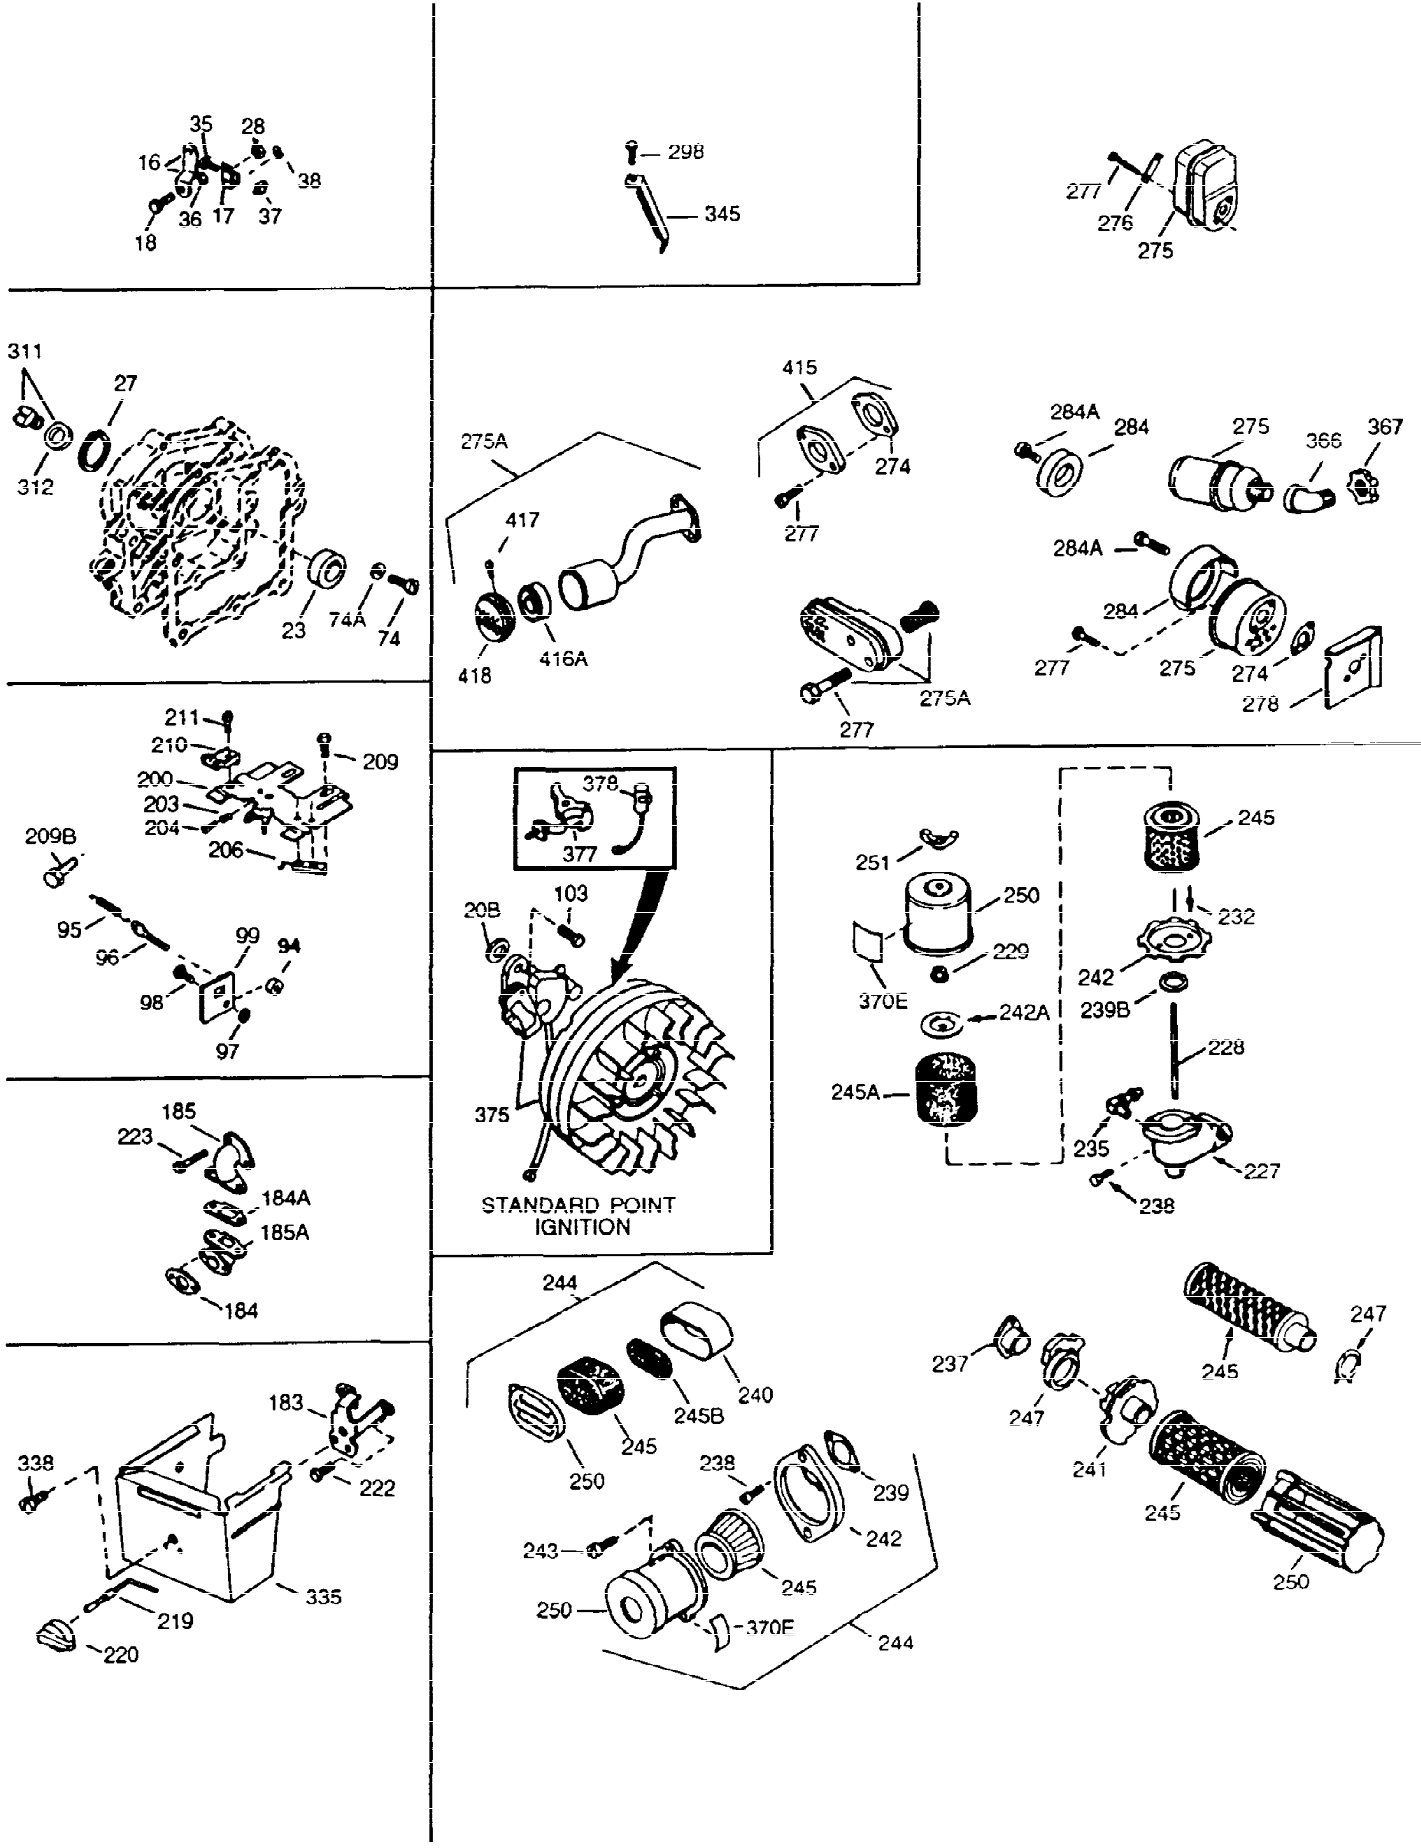

Ref #	Part Number	Qty	Description
420	730225	1	SAE 30 4-Cycle Engine Oil (Quart)

ILLUSTRATION SHOWS TYPICAL PARTS ONLY. ORDER BY PART NUMBER. PARTS NOT LISTED ARE SUPPLIED BY OEM.

Ref #	Part Number	Qty	Description
16	31510	1	Governor Lever
17	31335	1	Governor Lever Clamp
18	650548	1	Screw, 8-32 x 5/16"
23	28458	1	Ball Bearing
27	28539	1	Retaining Ring
74	30200	2	Screw, 10-24 x 9/16"
74A	28537	2	Washer
103	650814	2	Screw, Torx T-15, 10-24 x 1
131	6021A	3	Screw, 5/16-18 x 1-1/2"
184	26756	1	* Carburetor To Intake Pipe Gasket
185	28416A	1	Intake Pipe
200	33858A	1	Control Bracket (Incl.19,203,204,206)
203	31342	1	Compression Spring
204	650549	1	Screw, 5-40 x 7/16"
206	610973	1	Terminal
223	650664	1	Screw, 1/4-20 x 1-19/32"
227	35071	1	Air Cleaner Elbow Ass'y.
228	650826	1	Stud, 1/4-20 x 6.20 (Threaded Both Ends)
235	30675	1	Air Cleaner Elbow Fitting
238	650163	2	Screw, 10-32 x 7/8"
239	27272A	1	* Air Cleaner Gasket
239	34698A	1	Air Cleaner Gasket
242	34699	1	Air Cleaner Base
245	34782	1	Air Cleaner Filter
245A	34783	1	Air Cleaner Filter
250	35601	1	Air Cleaner Cover
251	650513	1	Wing Nut, 1/4-20
261	29212	2	Screw, 1/4-28 x 7/16"
274	30081A	1	* Exhaust Gasket
275	35923	1	Muffler
277	650493	2	Screw, 1/4-20 x 1-3/4"
298	650665	2	Screw, 1/4-15 x 7/8"
311	27625	1	Oil Fill Plug (Incl. 312)
312	29673	1	* Oil Fill Plug Gasket
345	33344	1	Heat Baffle