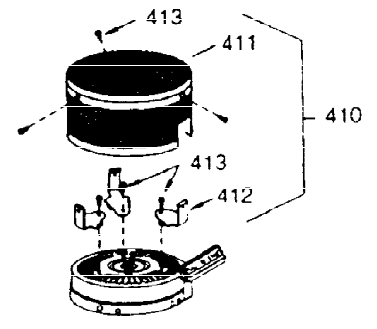

OPTIONAL
DEBRIS SCREEN KIT