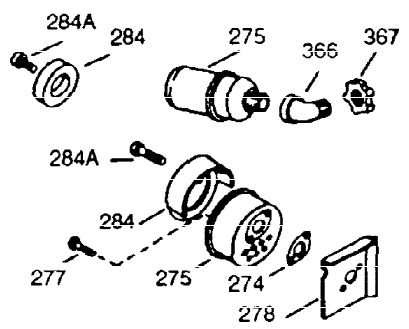

ILLUSTRATION SHOWS TYPICAL PARTS ONLY. ORDER BY PART NUMBER. PARTS NOT LISTED ARE SUPPLIED BY OEM.

Ref #	Part Number	Qty	Description
16	31510	1	Governor Lever
17	31335	1	Governor Lever Clamp
18	650548	1	Screw, 8-32 x 5/16"
103	650814	2	Screw, Torx T-15, 10-24 x 1
131	6021A	3	Screw, 5/16-18 x 1-1/2"
184	26756	1	* Carburetor To Intake Pipe Gasket
185	28416A	1	Intake Pipe
200	33858A	1	Control Bracket (Incl.19,203,204,206)
203	31342	1	Compression Spring
204	650549	1	Screw, 5-40 x 7/16"
206	610973	1	Terminal
223	650664	1	Screw, 1/4-20 x 1-19/32"
238	28820	2	Screw, 10-32 x 1/2"
239	27272A	1	* Air Cleaner Gasket
242	31691	1	Air Cleaner Base
243	650152	2	Screw, 8-32 x 3/8"
245	30727	1	Air Cleaner Filter
250	31715	1	Air Cleaner Cover
261	29212	2	Screw, 1/4-28 x 7/16"
275	35603	1	Muffler (Incl. 277)
276	33753	1	Locking Plate
277	650795	2	Screw, 1/4-20 x 2-1/4"
298	650665	2	Screw, 1/4-15 x 7/8"
311	27625	1	Oil Fill Plug (Incl. 312)
312	29673	1	* Oil Fill Plug Gasket