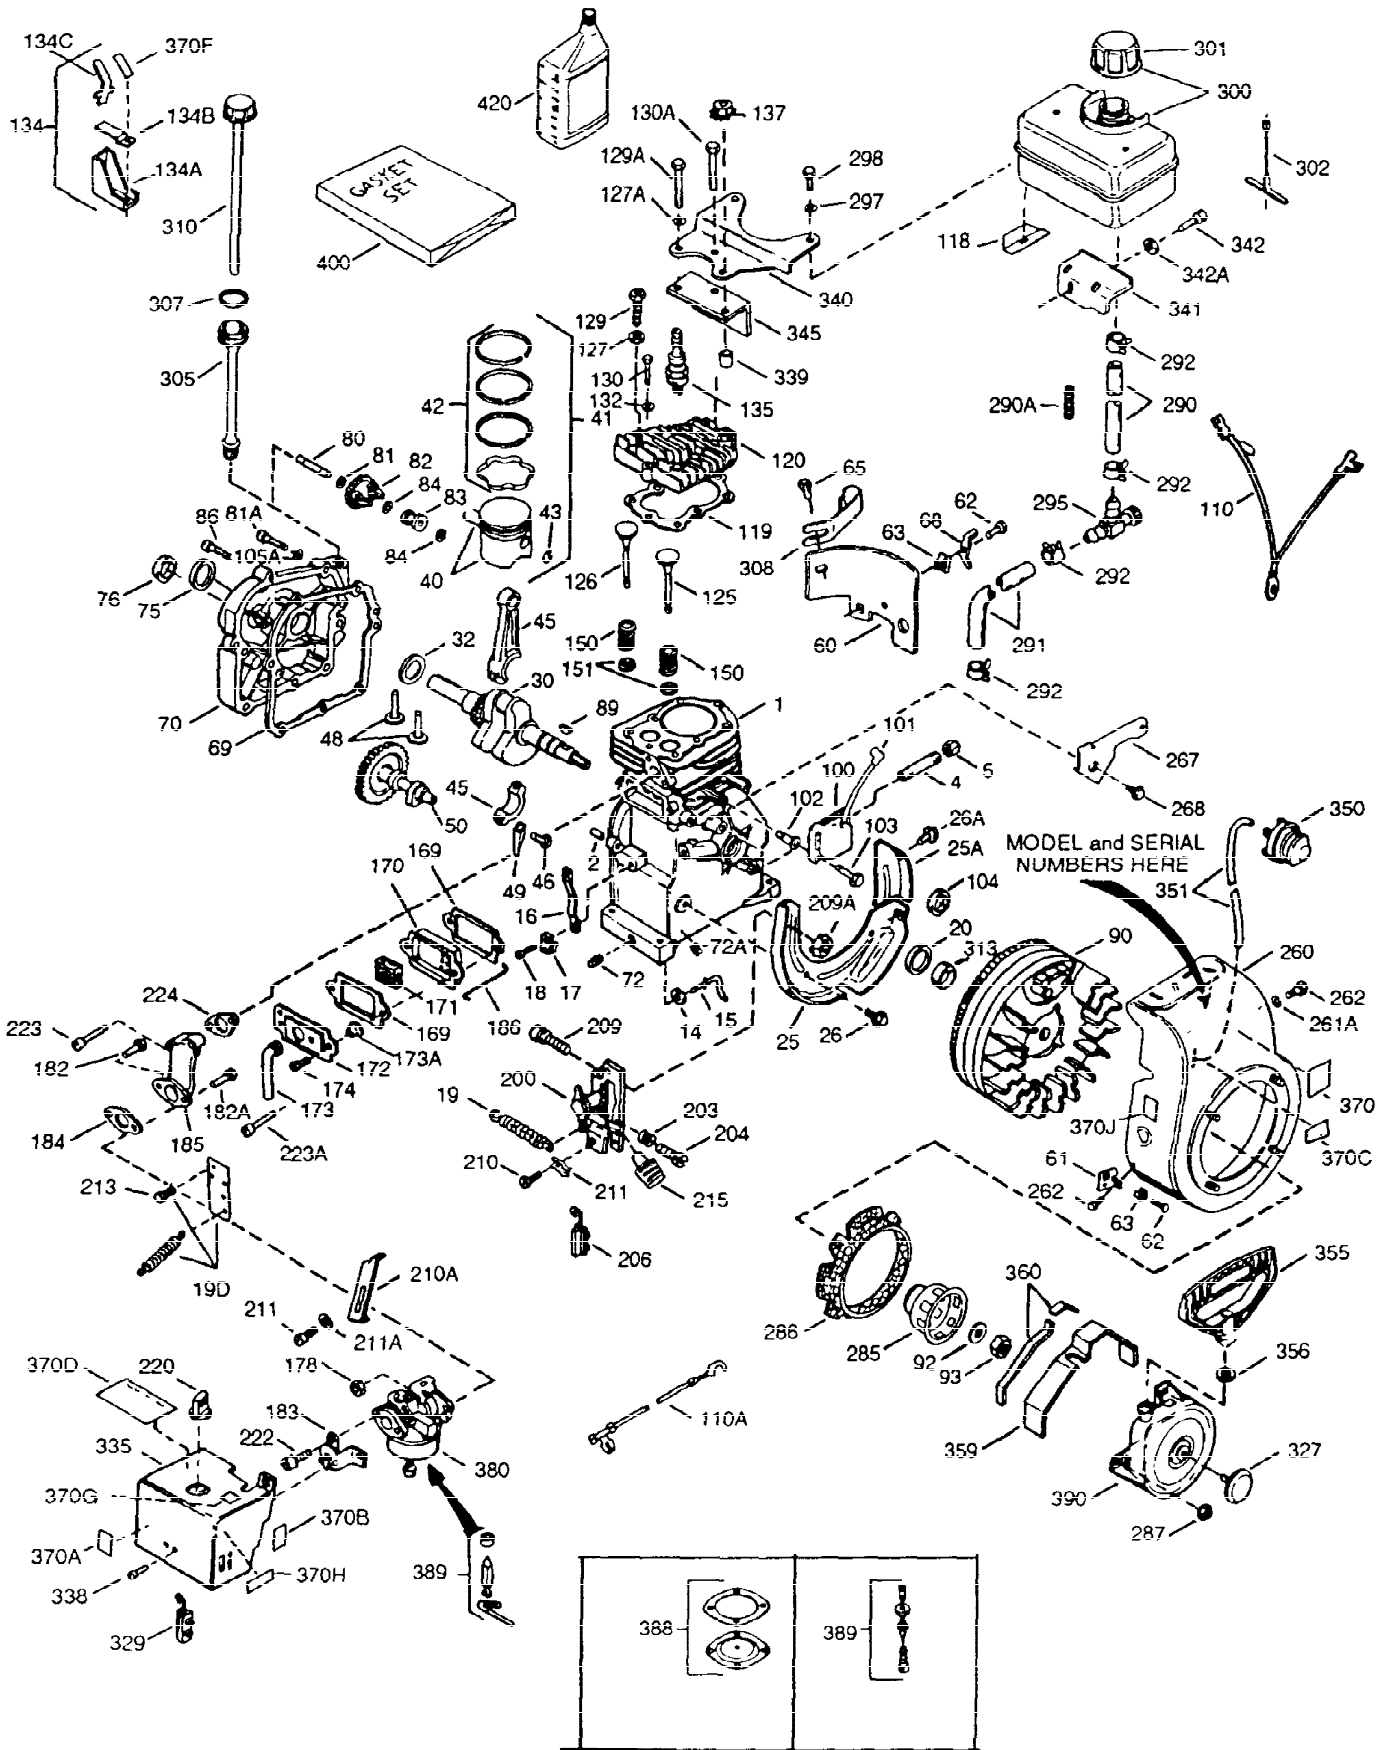

ILLUSTRATION SHOWS TYPICAL PARTS ONLY. ORDER BY PART NUMBER. PARTS NOT LISTED ARE SUPPLIED BY OEM

Ref #	Part Number	Qty	Description
1	34755A	1	Cylinder (Incl. 2, 20 & 72)
2	26727	2	Dowel Pin
14	28277	1	Washer
15	31334	1	Governor Rod
16	31510	1	Governor Lever
17	31335	1	Governor Lever Clamp
18	650548	1	Screw, 8-32 x 5/16"
19	31426	1	Extension Spring
20	32600	1	Oil Seal
25A	35883	1	Baffle Extension
25	33342	1	Blower Housing Baffle
26	650561	2	Screw, 1/4-20 x 5/8"
26A	650884	1	Screw, 8-32 x 1/2"
30	34846	1	Crankshaft
40	34514	1	Piston, Pin & Ring Set (Std.)
40	34515	1	Piston, Pin & Ring Set (.010" OS)
40	34516	1	Piston, Pin & Ring Set (.020" OS)
41	32538B	1	Piston & Pin Ass'y. (Std.) (Incl. 43)
41	32548B	1	Piston & Pin Ass'y. (.010" OS) (Incl. 43)
41	32549B	1	Piston & Pin Ass'y. (.020" OS) (Incl. 43)
42	28986	1	Ring Set (Std.)
42	28987	1	Ring Set (.010" OS)
42	28988	1	Ring Set (.020" OS)
43	20381	2	Piston Pin Retaining Ring
45	32875	1	Connecting Rod Ass'y. (Incl. 46 & 49)
46	32610A	2	Connecting Rod Bolt
48	27241	2	Valve Lifter
49	32654	1	Oil Dipper
50	33149A	1	Camshaft (BCR)
60	29745	1	Blower Housing Extension
65	650128	1	Screw, 10-24 x 1/2"
69	27677A	1	* Cylinder Cover Gasket
70	32700A	1	Cylinder Cover (Incl. 75, 80, 86, 311 & 312)
72	27642	2	Oil Drain Plug
75	27897	1	Oil Seal
80	30574	1	Governor Shaft
81	30590A	1	Washer
82	30591	1	Governor Gear Ass'y. (Incl. 81)
83	30588A	1	Governor Spool
84	29193	2	Retaining Ring
86	650488	7	Screw, 1/4-20 x 1-1/4"
89	610961	1	Flywheel Key
90	611080	1	Flywheel
92	650815	1	Belleville Washer
93	650816	1	Flywheel Nut
100	34443A	1	Solid State Ignition
102	650872	2	Solid State Mounting Stud
103	650814	2	Screw, Torx T-15, 10-24 x 1
110	35182	1	Ground Wire
118	35515	1	Rope Guard
119	29953C	1	* Cylinder Head Gasket
120	30579A	1	Cylinder Head (Incl. 130)
125	29313C	1	Exhaust Valve (Std.) (Incl. 151)
125	29315C	1	Exhaust Valve (1/32" OS) (Incl. 151)
126	29314B	1	Intake Valve (Std.) (Incl. 151)