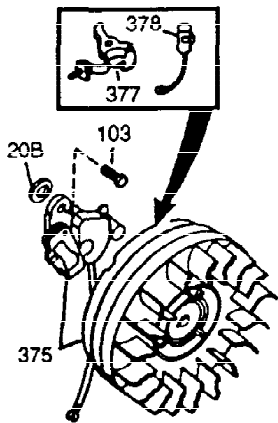

ILLUSTRATION SHOWS TYPICAL PARTS ONLY. ORDER BY PART NUMBER. PARTS NOT LISTED ARE SUPPLIED BY OEM.

Ref #	Part Number	Qty	Description
16	31510	1	Governor Lever
17	31335	1	Governor Lever Clamp
18	650548	1	Screw, 8-32 x 5/16"
103	650814	2	Screw, Torx T-15, 10-24 x 1
131	6021A	3	Screw, 5/16-18 x 1-1/2"
184	26756	1	* Carburetor To Intake Pipe Gasket
185	28416A	1	Intake Pipe
200	33858A	1	Control Bracket (Incl.19,203,204,206)
203	31342	1	Compression Spring
204	650549	1	Screw, 5-40 x 7/16"
206	610973	1	Terminal
223	650664	1	Screw, 1/4-20 x 1-19/32"
238	28820	2	Screw, 10-32 x 1/2"
239	27272A	1	* Air Cleaner Gasket
242	31691	1	Air Cleaner Base
243	650152	2	Screw, 8-32 x 3/8"
245	30727	1	Air Cleaner Filter
250	31715	1	Air Cleaner Cover
261	29212	2	Screw, 1/4-28 x 7/16"
275	35603	1	Muffler (Incl. 277)
276	33753	1	Locking Plate
277	650795	2	Screw, 1/4-20 x 2-1/4"
298	650665	2	Screw, 1/4-15 x 7/8"
311	27625	1	Oil Fill Plug (Incl. 312)
312	29673	1	* Oil Fill Plug Gasket