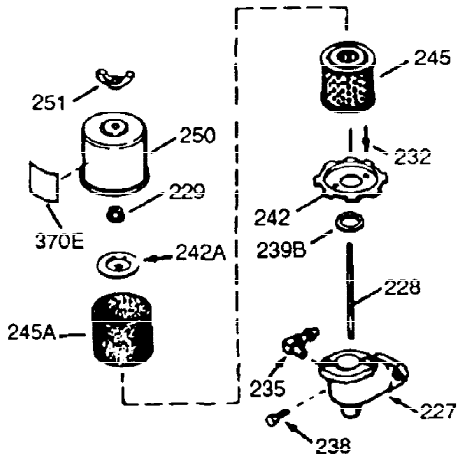

ILLUSTRATION SHOWS TYPICAL PARTS ONLY. ORDER BY PART NUMBER. PARTS NOT LISTED ARE SUPPLIED BY OEM.

Ref #	Part Number	Qty	Description
16	31510	1	Governor Lever
17	31335	1	Governor Lever Clamp
18	650548	1	Screw, 8-32 x 5/16"
103	650814	2	Screw, Torx T-15, 10-24 x 1
131	6021A	3	Screw, 5/16-18 x 1-1/2"
184	26756	1	* Carburetor To Intake Pipe Gasket
185	28416A	1	Intake Pipe
200	33858A	1	Control Bracket (Incl.19,203,204,206)
203	31342	1	Compression Spring
204	650549	1	Screw, 5-40 x 7/16"
206	610973	1	Terminal
223	650664	1	Screw, 1/4-20 x 1-19/32"
238	28820	2	Screw, 10-32 x 1/2"
239	27272A	1	* Air Cleaner Gasket
242	31691	1	Air Cleaner Base
243	650152	2	Screw, 8-32 x 3/8"
245	30727	1	Air Cleaner Filter
250	31715	1	Air Cleaner Cover
261	29212	2	Screw, 1/4-28 x 7/16"
275	35603	1	Muffler (Incl. 277)
276	33753	1	Locking Plate
277	650795	2	Screw, 1/4-20 x 2-1/4"
298	650665	2	Screw, 1/4-15 x 7/8"
311	27625	1	Oil Fill Plug (Incl. 312)
312	29673	1	* Oil Fill Plug Gasket