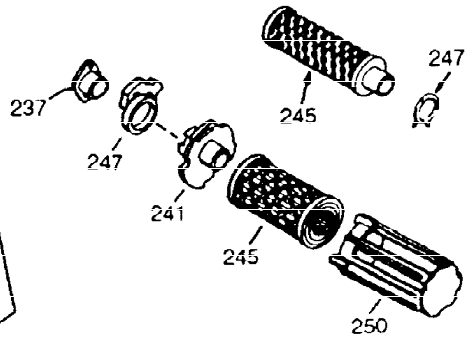

ILLUSTRATION SHOWS TYPICAL PARTS ONLY. ORDER BY PART NUMBER. PARTS NOT LISTED ARE SUPPLIED BY OEM.

Ref #	Part Number	Qty	Description
16	31510	1	Governor Lever
17	31335	1	Governor Lever Clamp
18	650548	1	Screw, 8-32 x 5/16"
103	650814	2	Screw, Torx T-15, 10-24 x 1
131	6021A	3	Screw, 5/16-18 x 1-1/2"
184	26756	1	* Carburetor To Intake Pipe Gasket
185	28416A	1	Intake Pipe
200	33858A	1	Control Bracket (Incl.19,203,204,206)
203	31342	1	Compression Spring
204	650549	1	Screw, 5-40 x 7/16"
206	610973	1	Terminal
223	650664	1	Screw, 1/4-20 x 1-19/32"
238	28820	2	Screw, 10-32 x 1/2"
239	27272A	1	* Air Cleaner Gasket
242	31691	1	Air Cleaner Base
243	650152	2	Screw, 8-32 x 3/8"
245	30727	1	Air Cleaner Filter
250	31715	1	Air Cleaner Cover
261	29212	2	Screw, 1/4-28 x 7/16"
275	35603	1	Muffler (Incl. 277)
276	33753	1	Locking Plate
277	650795	2	Screw, 1/4-20 x 2-1/4"
298	650665	2	Screw, 1/4-15 x 7/8"
311	27625	1	Oil Fill Plug (Incl. 312)
312	29673	1	* Oil Fill Plug Gasket