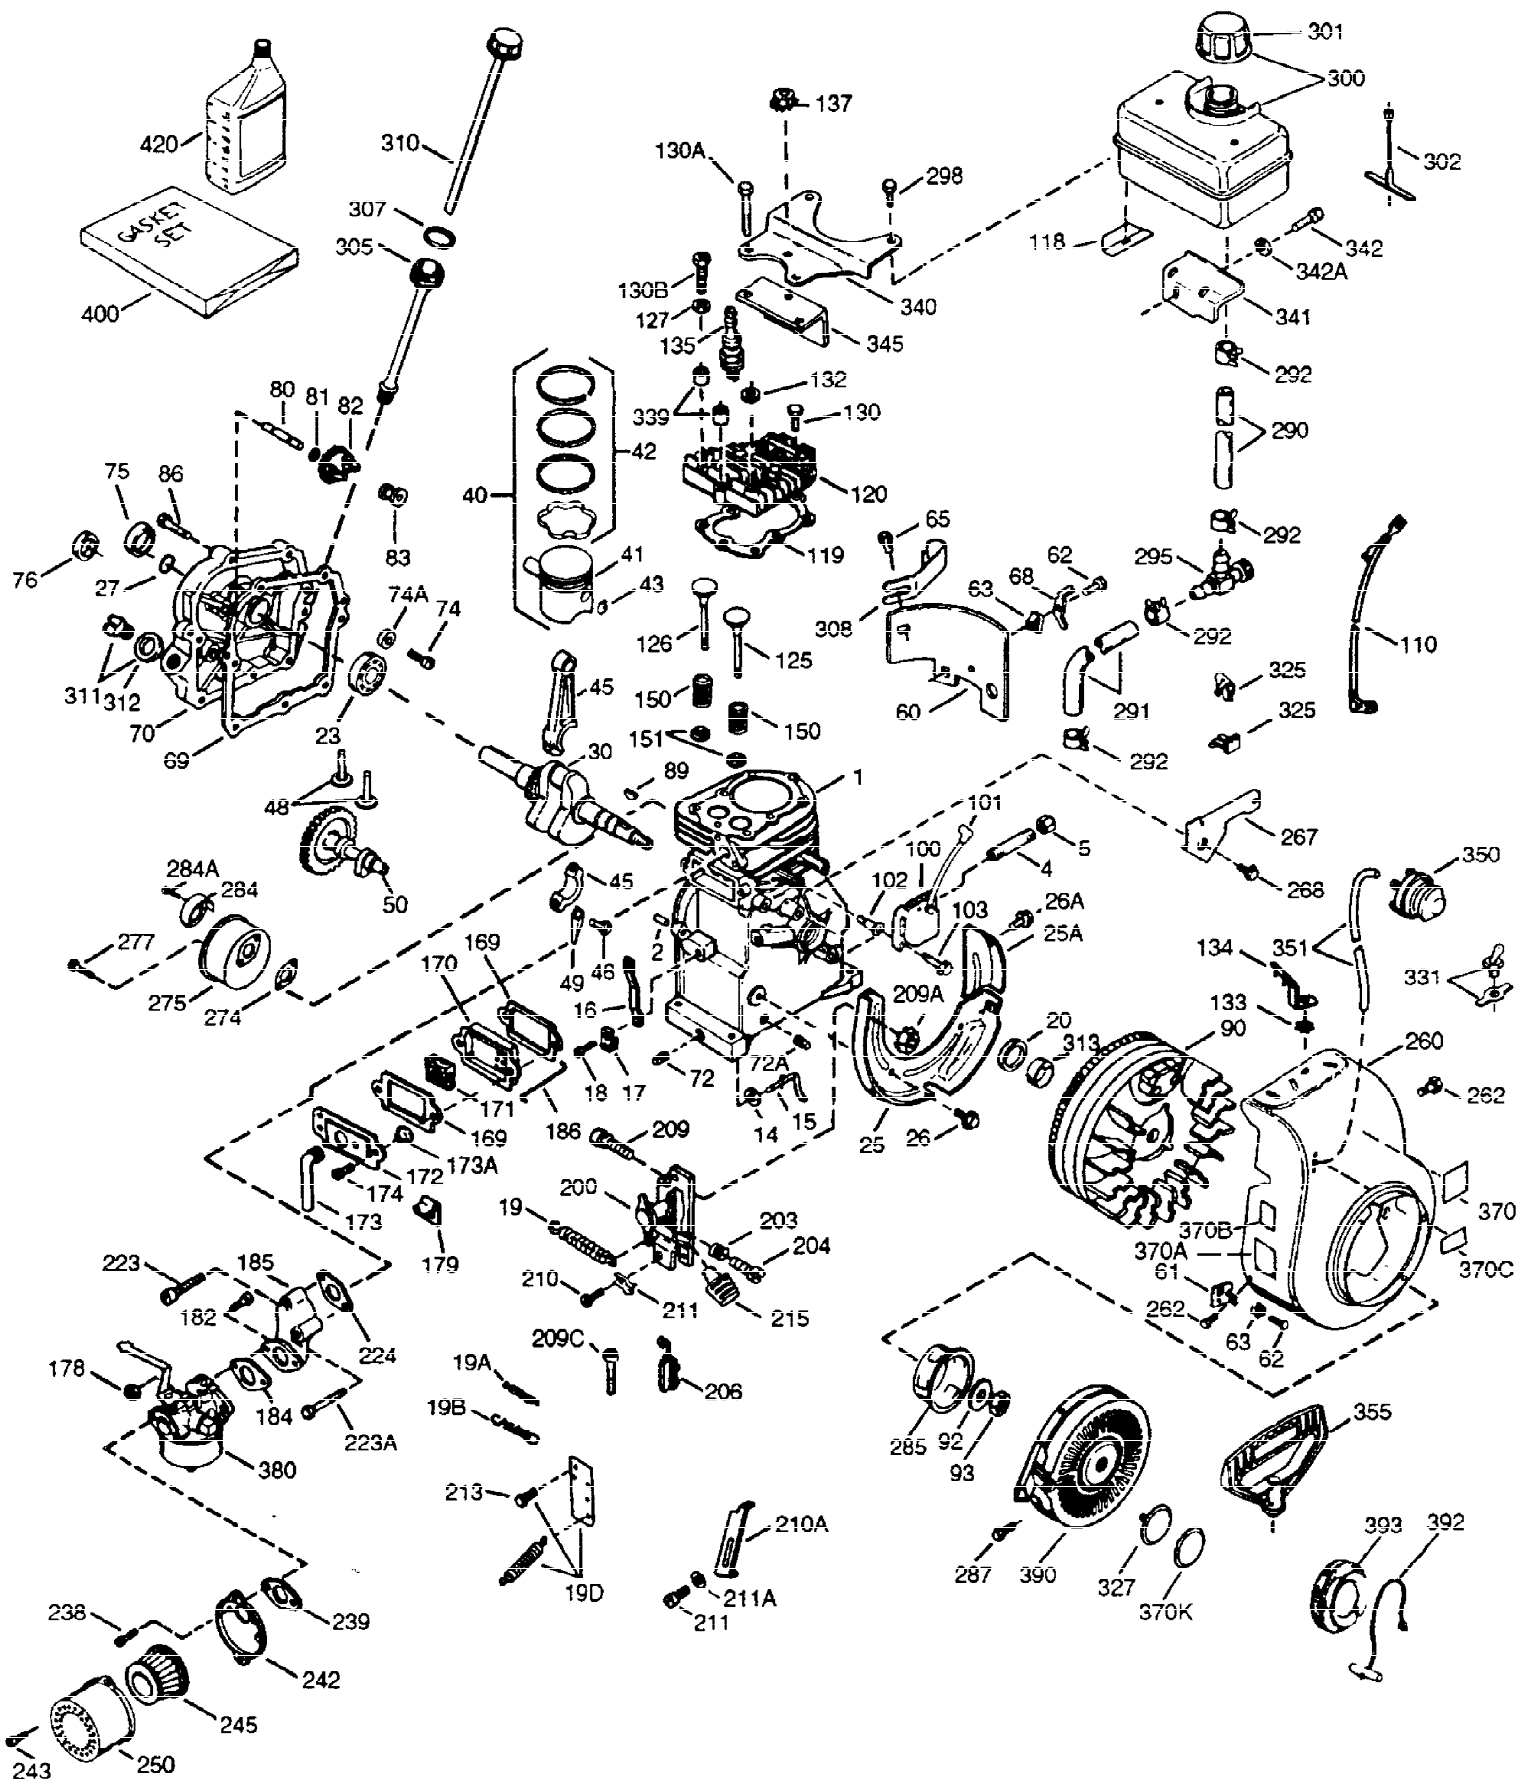

ILLUSTRATION SHOWS TYPICAL PARTS ONLY. ORDER BY PART NUMBER. PARTS NOT LISTED ARE SUPPLIED BY OEM.

VIEW 1 OF 2

| Ref # | Part Number | Qty | Description |
|-------|-------------|-----|--|
| 1 | 34708A | 1 | Cylinder (Incl. 2, 20 & 72) |
| 2 | 26727 | 2 | Dowel Pin |
| 14 | 28277 | 1 | Washer |
| 15 | 31334 | 1 | Governor Rod |
| 16 | 31336 | 1 | Governor Lever |
| 17 | 31335 | 1 | Governor Lever Clamp |
| 18 | 650548 | 1 | Screw, 8-32 x 5/16" |
| 19 | 34593 | 1 | Extension Spring |
| 20 | 32600 | 1 | Oil Seal |
| 25A | 35883 | 1 | Baffle Extension |
| 25 | 33342 | 1 | Blower Housing Baffle |
| 26 | 650561 | 2 | Screw, 1/4-20 x 5/8" |
| 26A | 650884 | 1 | Screw, 8-32 x 1/2" |
| 30 | 34736 | 1 | Crankshaft |
| 40 | 34514 | 1 | Piston, Pin & Ring Set (Std.) |
| 40 | 34515 | 1 | Piston, Pin & Ring Set (.010" OS) |
| 40 | 34516 | 1 | Piston, Pin & Ring Set (.020" OS) |
| 41 | 32538B | 1 | Piston & Pin Ass'y. (Std.) (Incl. 43) |
| 41 | 32548B | 1 | Piston & Pin Ass'y. (.010" OS) (Incl. 43) |
| 41 | 32549B | 1 | Piston & Pin Ass'y. (.020" OS) (Incl. 43) |
| 42 | 28986 | 1 | Ring Set (Std.) |
| 42 | 28987 | 1 | Ring Set (.010" OS) |
| 42 | 28988 | 1 | Ring Set (.020" OS) |
| 43 | 20381 | 2 | Piston Pin Retaining Ring |
| 45 | 32875 | 1 | Connecting Rod Ass'y. (Incl. 46 & 49) |
| 46 | 32610A | 2 | Connecting Rod Bolt |
| 48 | 27241 | 2 | Valve Lifter |
| 49 | 32654 | 1 | Oil Dipper |
| 50 | 33149A | 1 | Camshaft (BCR) |
| 60 | 29745 | 1 | Blower Housing Extension |
| 65 | 650128 | 1 | Screw, 10-24 x 1/2" |
| 69 | 27677A | 1 | * Cylinder Cover Gasket |
| 70 | 32700A | 1 | Cylinder Cover (Incl. 75, 80, 86, 311 & 312) |
| 72 | 27642 | 2 | Oil Drain Plug |
| 75 | 27897 | 1 | Oil Seal |
| 80 | 30574 | 1 | Governor Shaft |
| 81 | 30590A | 1 | Washer |
| 82 | 30591 | 1 | Governor Gear Ass'y. (Incl. 81) |
| 83 | 30588A | 1 | Governor Spool |
| 84 | 29193 | 2 | Retaining Ring |
| 86 | 650488 | 7 | Screw, 1/4-20 x 1-1/4" |
| 89 | 610961 | 1 | Flywheel Key |
| 90 | 611080 | 1 | Flywheel |
| 92 | 650815 | 1 | Belleville Washer |
| 93 | 650816 | 1 | Flywheel Nut |
| 100 | 34443A | 1 | Solid State Ignition |
| 102 | 650872 | 2 | Solid State Mounting Stud |
| 103 | 650814 | 2 | Screw, Torx T-15, 10-24 x 1" |
| 110 | 35182 | 1 | Ground Wire |
| 119 | 29953C | 1 | * Cylinder Head Gasket |
| 120 | 30579A | 1 | Cylinder Head (Incl. 130) |
| 125 | 29313C | 1 | Exhaust Valve (Std.) (Incl. 151) |
| 125 | 29315C | 1 | Exhaust Valve (1/32" OS) (Incl. 151) |
| 126 | 29314B | 1 | Intake Valve (Std.) (Incl. 151) |
| 126 | 29315C | 1 | Intake Valve (1/32" OS) (Incl. 151) |