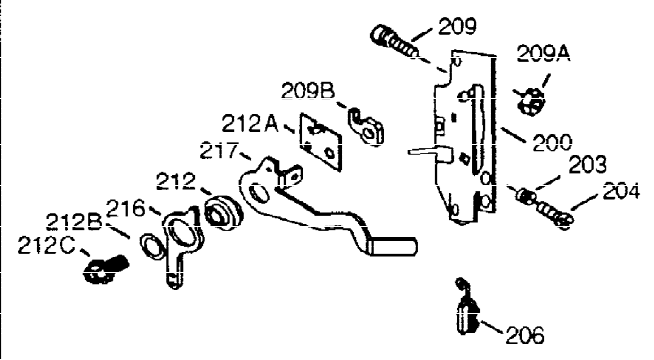

ILLUSTRATION SHOWS TYPICAL PARTS ONLY. ORDER BY PART NUMBER. PARTS NOT LISTED ARE SUPPLIED BY OEM.

VIEW 2 OF 2