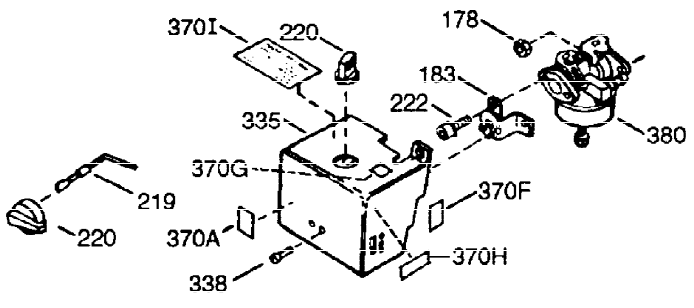

ILLUSTRATION SHOWS TYPICAL PARTS ONLY. ORDER BY PART NUMBER. PARTS NOT LISTED ARE SUPPLIED BY OEM.

VIEW 2 OF 2