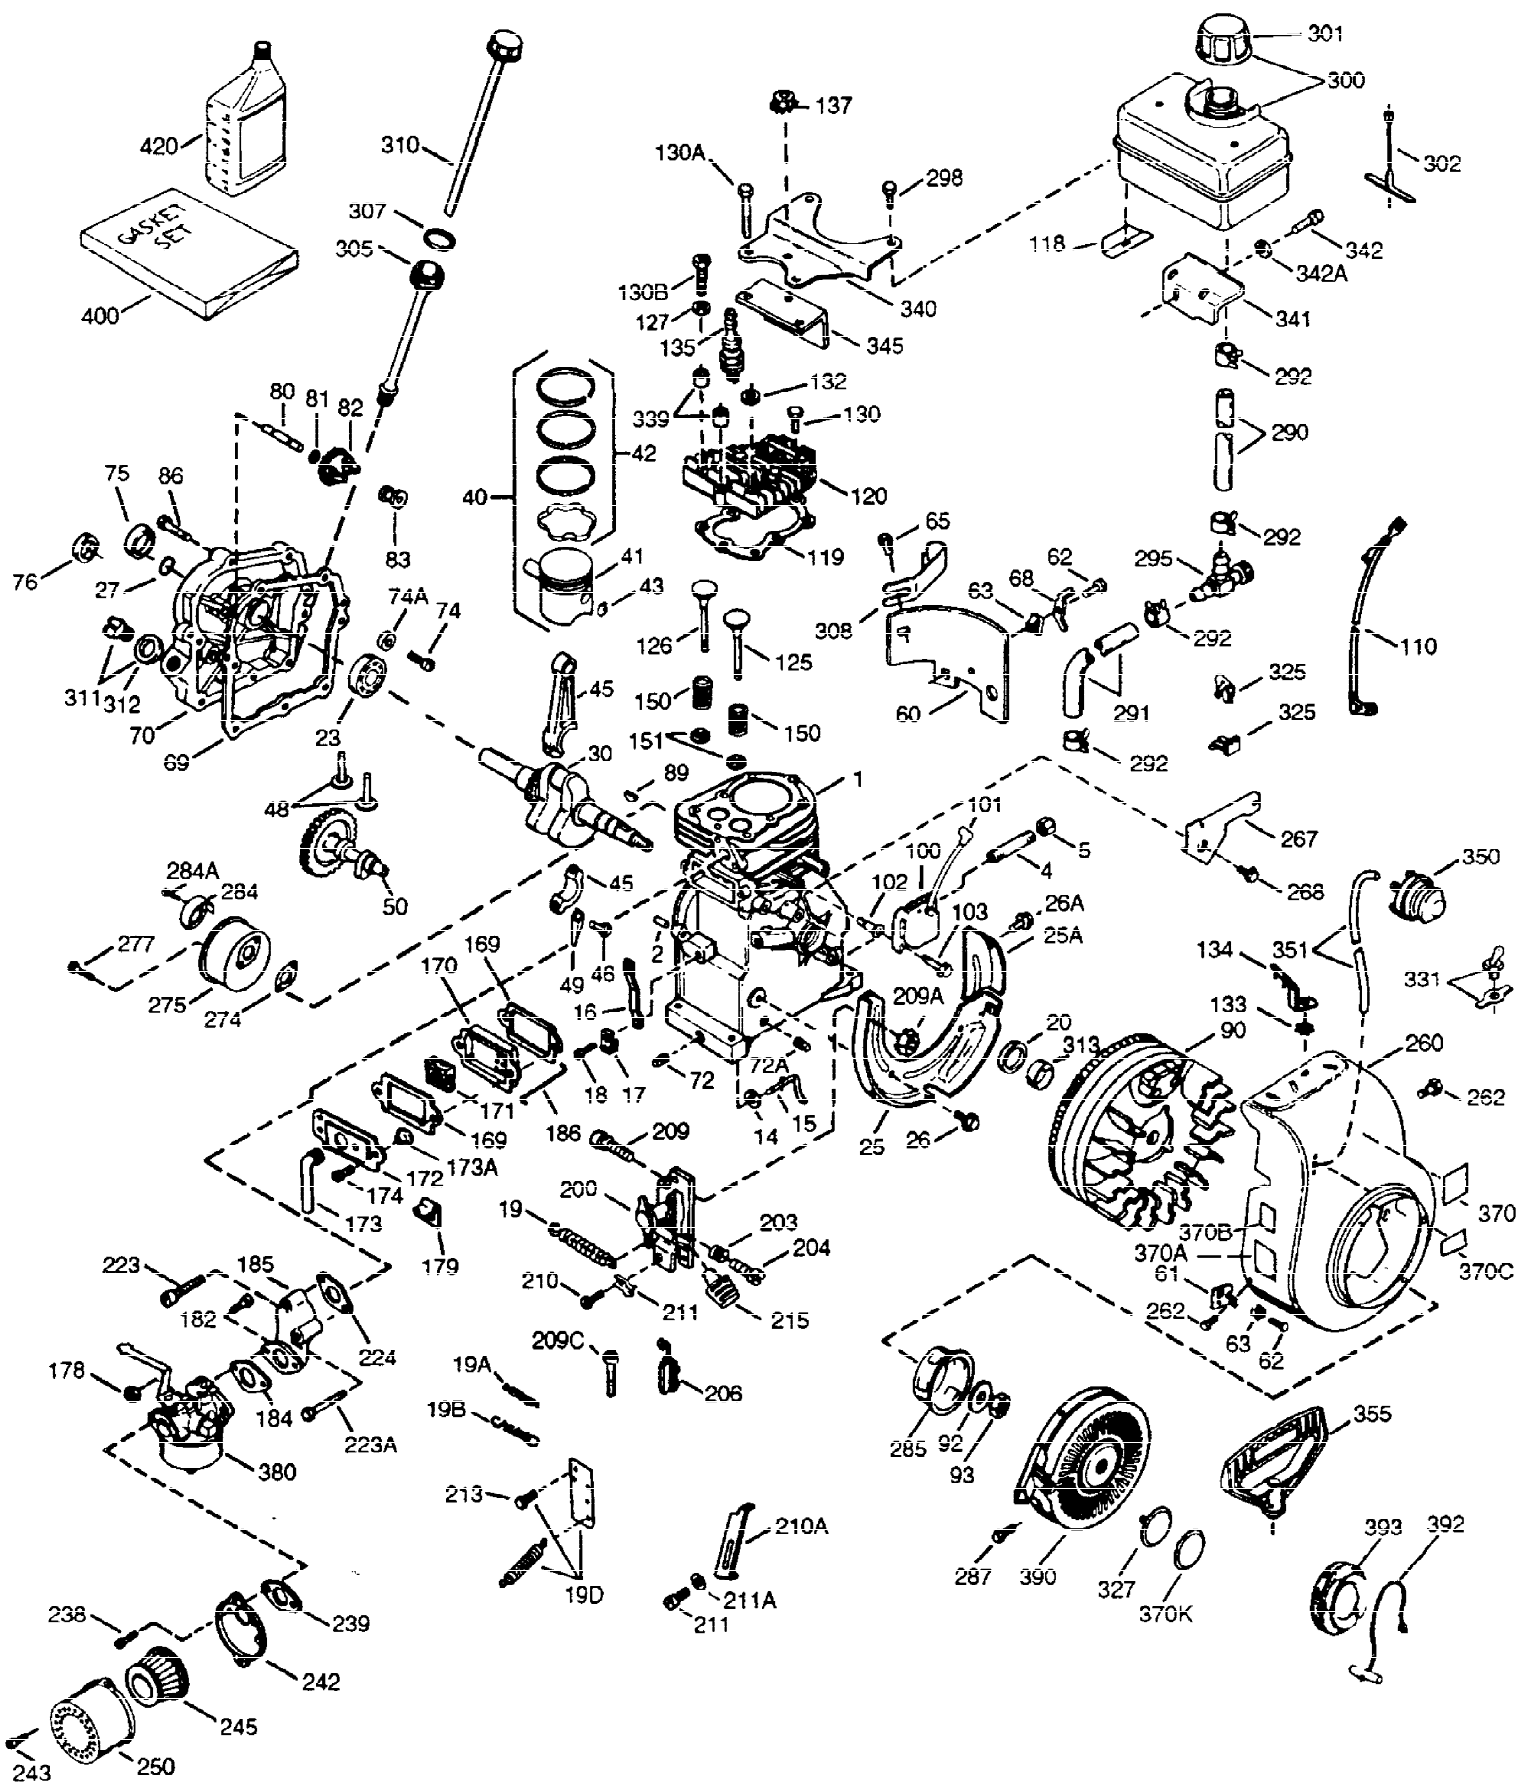

ILLUSTRATION SHOWS TYPICAL PARTS ONLY. ORDER BY PART NUMBER. PARTS NOT LISTED ARE SUPPLIED BY OEM.

VIEW 1 OF 2

Ref #	Part Number	Qty	Description
1	34708A	1	Cylinder (Incl. 2, 20 & 72)
2	26727	2	Dowel Pin
14	28277	1	Washer
15	31334	1	Governor Rod
16	31336	1	Governor Lever
17	31335	1	Governor Lever Clamp
18	650548	1	Screw, 8-32 x 5/16"
19	34593	1	Extension Spring
20	32600	1	Oil Seal
25	33342	1	Blower Housing Baffle
25A	35883	1	Baffle Extension
26A	650926	1	Screw, 8-32 x 21/64"
26	650561	2	Screw, 1/4-20 x 5/8"
30	34736	1	Crankshaft
40	34514	1	Piston, Pin & Ring Set (Std.)
40	34515	1	Piston, Pin & Ring Set (.010" OS)
40	34516	1	Piston, Pin & Ring Set (.020" OS)
41	32538B	1	Piston & Pin Ass'y. (Std.) (Incl. 43)
41	32548B	1	Piston & Pin Ass'y. (.010" OS) (Incl. 43)
41	32549B	1	Piston & Pin Ass'y. (.020" OS) (Incl. 43)
42	28986	1	Ring Set (Std.)
42	28987	1	Ring Set (.010" OS)
42	28988	1	Ring Set (.020" OS)
43	20381	2	Piston Pin Retaining Ring
45	32875	1	Connecting Rod Ass'y. (Incl. 46 & 49)
46	32610A	2	Connecting Rod Bolt
48	27241	2	Valve Lifter
49	32654	1	Oil Dipper
50	33149A	1	Camshaft (BCR)
60	29745	1	Blower Housing Extension
65	650128	1	Screw, 10-24 x 1/2"
69	27677A	1	* Cylinder Cover Gasket
70	32700A	1	Cylinder Cover (Incl. 75, 80, 86, 311 & 312)
72	27642	2	Oil Drain Plug
75	27897	1	Oil Seal
80	30574A	1	Governor Shaft
81	30590A	1	Washer
82	30591	1	Governor Gear Ass'y. (Incl. 81)
83	30588A	1	Governor Spool
86	650488	7	Screw, 1/4-20 x 1-1/4"
89	610961	1	Flywheel Key
90	611080	1	Flywheel
92	650815	1	Belleville Washer
93	650816	1	Flywheel Nut
100	34443A	1	Solid State Ignition
102	650872	2	Solid State Mounting Stud
103	650814	2	Screw, Torx T-15, 10-24 x 1"
110	35182	1	Ground Wire
119	29953C	1	* Cylinder Head Gasket
120	30579A	1	Cylinder Head (Incl. 130)
125	29313C	1	Exhaust Valve (Std.) (Incl. 151)
125	29315C	1	Exhaust Valve (1/32" OS) (Incl. 151)
126	29314B	1	Intake Valve (Std.) (Incl. 151)
126	29315C	1	Intake Valve (1/32" OS) (Incl. 151)
130	650694A	7	Screw, 5/16-18 x 2"