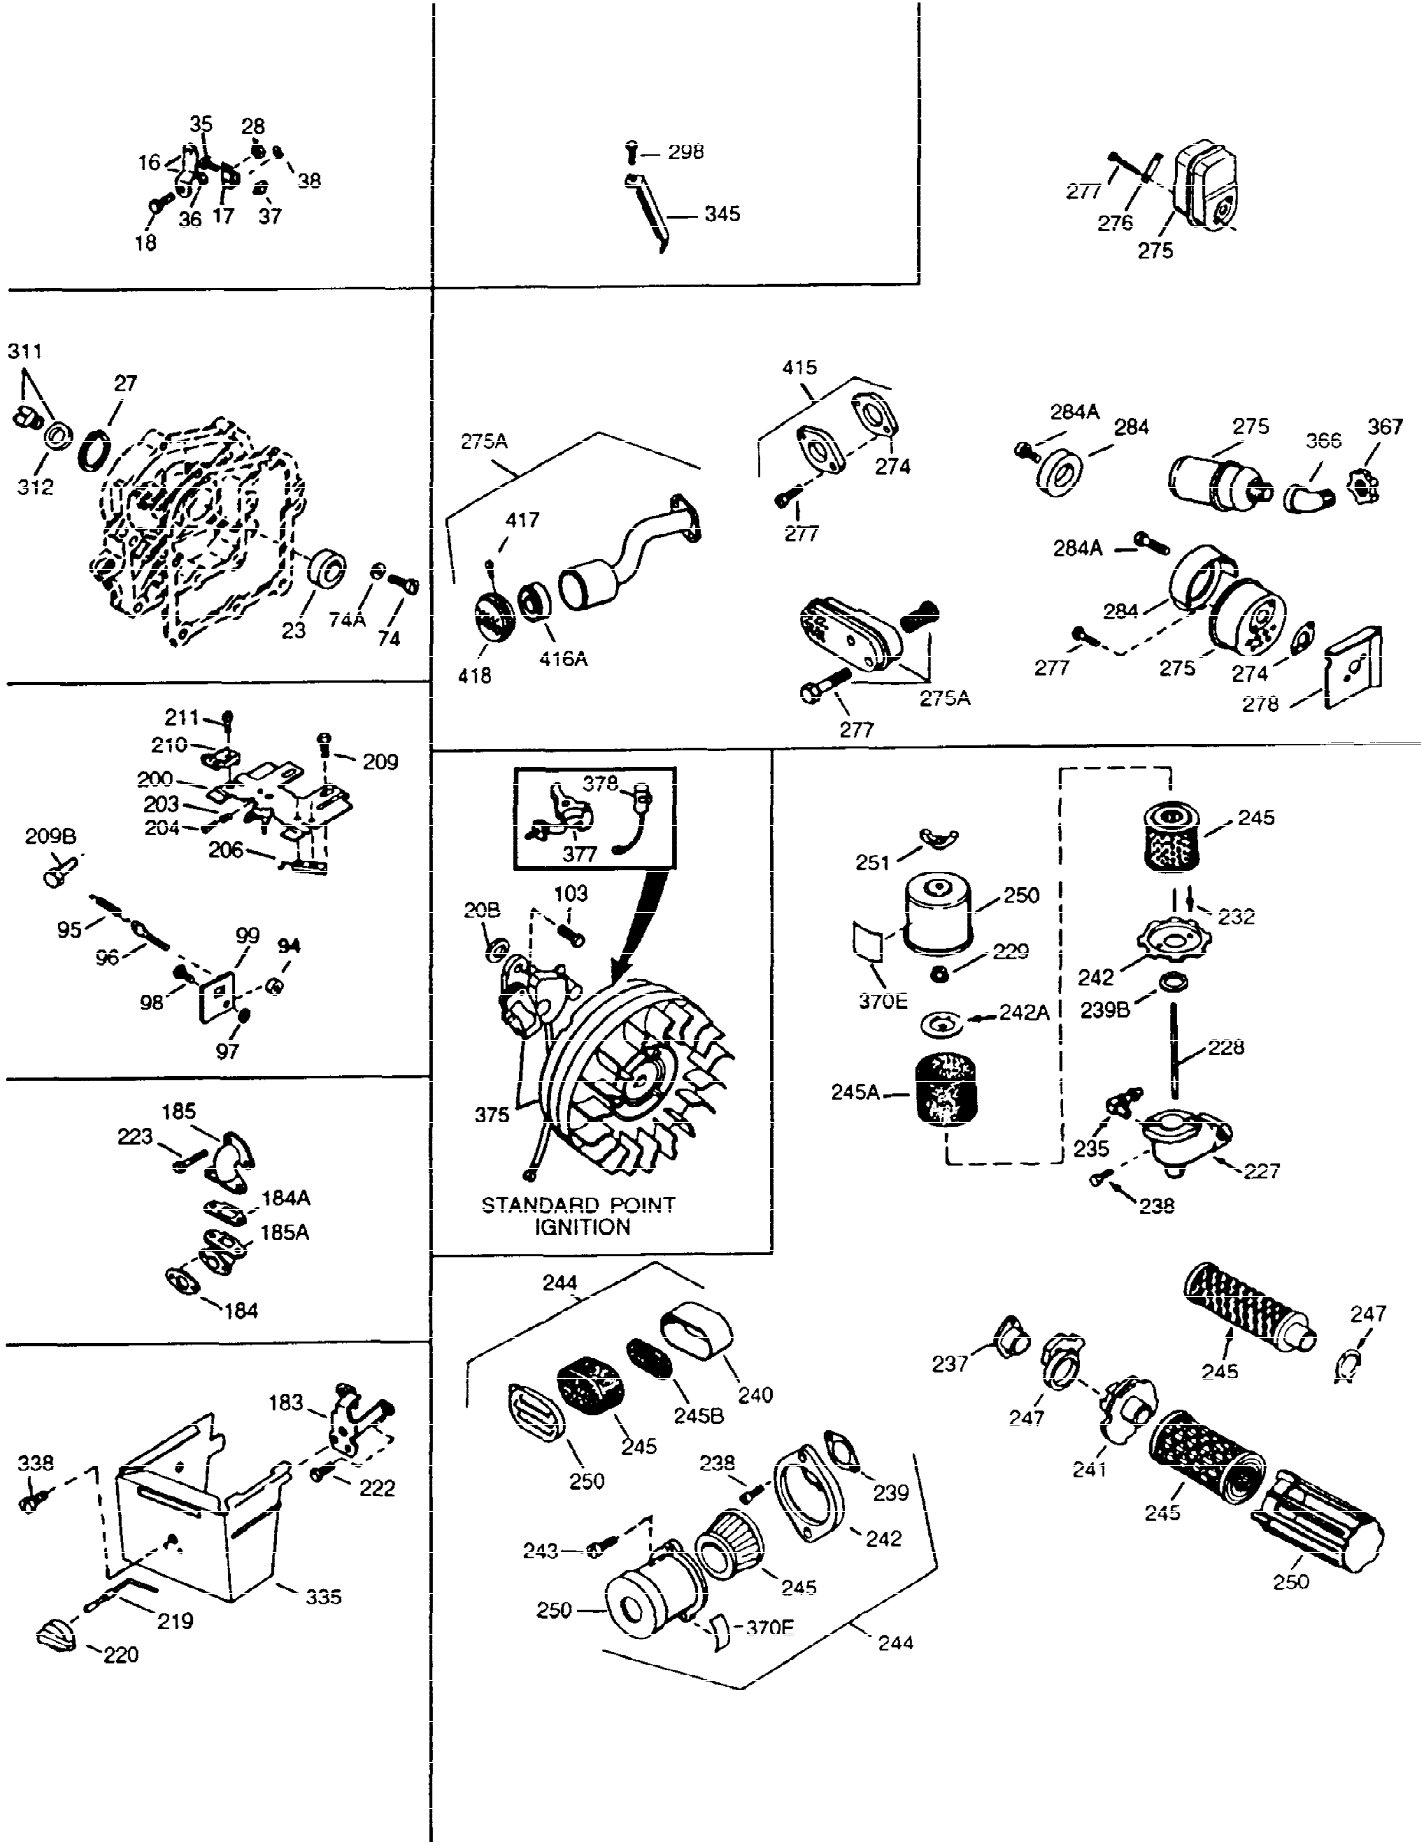

ILLUSTRATION SHOWS TYPICAL PARTS ONLY. ORDER BY PART NUMBER. PARTS NOT LISTED ARE SUPPLIED BY OEM.

Ref #	Part Number	Qty	Description
16	31510	1	Governor Lever
17	31335	1	Governor Lever Clamp
18	650548	1	Screw, 8-32 x 5/16"
94	33450	1	Lock Nut, 10-32
95	30342	1	Extension Spring
96	30845A	1	R.P.M. Adjusting Bolt
97	650518	1	Washer
98	30200	1	Screw, 10-24 x 9/16"
99	30846	1	R.P.M. Adjusting Bracket
103	650814	2	Screw, Torx T-15, 10-24 x 1
131	6021A	3	Screw, 5/16-18 x 1-1/2"
184	26756	1	* Carburetor To Intake Pipe Gasket
185	28416A	1	Intake Pipe
223	650664	1	Screw, 1/4-20 x 1-19/32"
238	28820	2	Screw, 10-32 x 1/2"
239	27272A	1	* Air Cleaner Gasket
242	31691	1	Air Cleaner Base
243	650152	2	Screw, 8-32 x 3/8"
245	30727	1	Air Cleaner Filter
250	31715	1	Air Cleaner Cover
261	29212	2	Screw, 1/4-28 x 7/16"
261	28942	1	Screw, 10/24 x 9/16"
275	35603	1	Muffler (Incl. 277)
276	33753	1	Locking Plate
277	650795	2	Screw, 1/4-20 x 2-1/4"
298	650665	2	Screw, 1/4-15 x 7/8"
311	27625	1	Oil Fill Plug (Incl. 312)
312	29673	1	* Oil Fill Plug Gasket