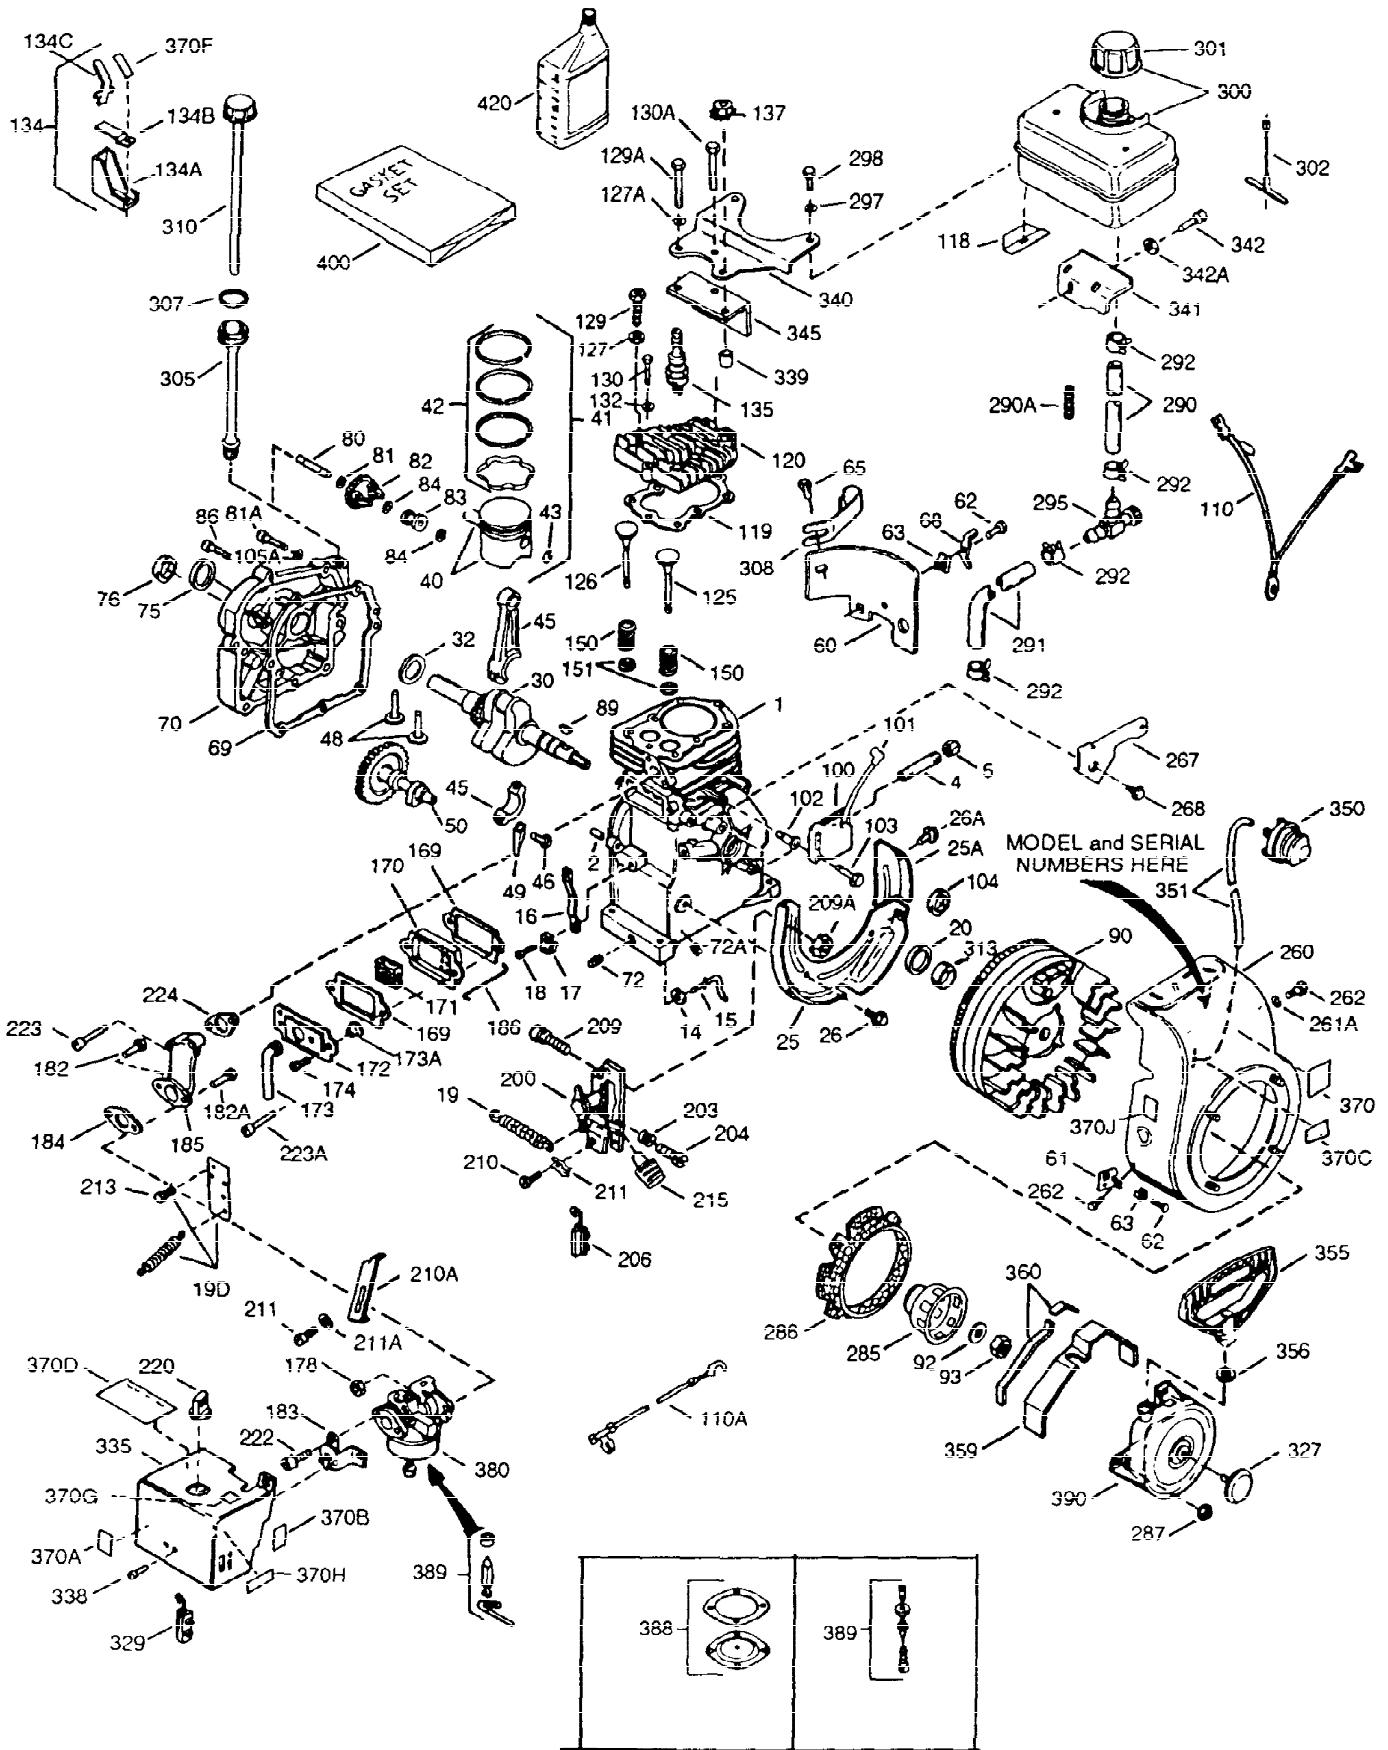

ILLUSTRATION SHOWS TYPICAL PARTS ONLY. ORDER BY PART NUMBER. PARTS NOT LISTED ARE SUPPLIED BY OEM

Ref #	Part Number	Qty	Description
1	34755A	1	Cylinder (Incl. 2, 20 & 72)
2	26727	2	Dowel Pin
14	28277	1	Washer
15	31334	1	Governor Rod
16	31510	1	Governor Lever
17	31335	1	Governor Lever Clamp
18	650548	1	Screw, 8-32 x 5/16"
20	32600	1	Oil Seal
25A	35883	1	Baffle Extension
25	33342	1	Blower Housing Baffle
26A	650884	1	Screw, 8-32 x 1/2"
26	650561	2	Screw, 1/4-20 x 5/8"
30	34846	1	Crankshaft
40	34514	1	Piston, Pin & Ring Set (Std.)
40	34515	1	Piston, Pin & Ring Set (.010" OS)
40	34516	1	Piston, Pin & Ring Set (.020" OS)
41	32538B	1	Piston & Pin Ass'y. (Std.) (Incl. 43)
41	32548B	1	Piston & Pin Ass'y. (.010" OS) (Incl. 43)
41	32549B	1	Piston & Pin Ass'y. (.020" OS) (Incl. 43)
42	28986	1	Ring Set (Std.)
42	28987	1	Ring Set (.010" OS)
42	28988	1	Ring Set (.020" OS)
43	20381	2	Piston Pin Retaining Ring
45	32875	1	Connecting Rod Ass'y. (Incl. 46 & 49)
46	32610A	2	Connecting Rod Bolt
48	27241	2	Valve Lifter
49	32654	1	Oil Dipper
50	33149A	1	Camshaft (BCR)
60	29745	1	Blower Housing Extension
65	650128	1	Screw, 10-24 x 1/2"
69	27677A	1	* Cylinder Cover Gasket
70	32700A	1	Cylinder Cover (Incl. 75, 80, 86, 311 & 312)
72	27642	2	Oil Drain Plug
75	27897	1	Oil Seal
80	30574	1	Governor Shaft
81	30590A	1	Washer
82	30591	1	Governor Gear Ass'y. (Incl. 81)
83	30588A	1	Governor Spool
84	29193	2	Retaining Ring
86	650488	7	Screw, 1/4-20 x 1-1/4"
89	610961	1	Flywheel Key
90	611080	1	Flywheel
92	650815	1	Belleville Washer
93	650816	1	Flywheel Nut
100	34443A	1	Solid State Ignition
102	650872	2	Solid State Mounting Stud
103	650814	2	Screw, Torx T-15, 10-24 x 1
119	29953C	1	* Cylinder Head Gasket
120	30579A	1	Cylinder Head (Incl. 130)
125	29313C	1	Exhaust Valve (Std.) (Incl. 151)
125	29315C	1	Exhaust Valve (1/32" OS) (Incl. 151)
126	29314B	1	Intake Valve (Std.) (Incl. 151)
126	29315C	1	Intake Valve (1/32" OS) (Incl. 151)
127	650570	1	Washer
130	650694A	5	Screw, 5/16-18 x 2"