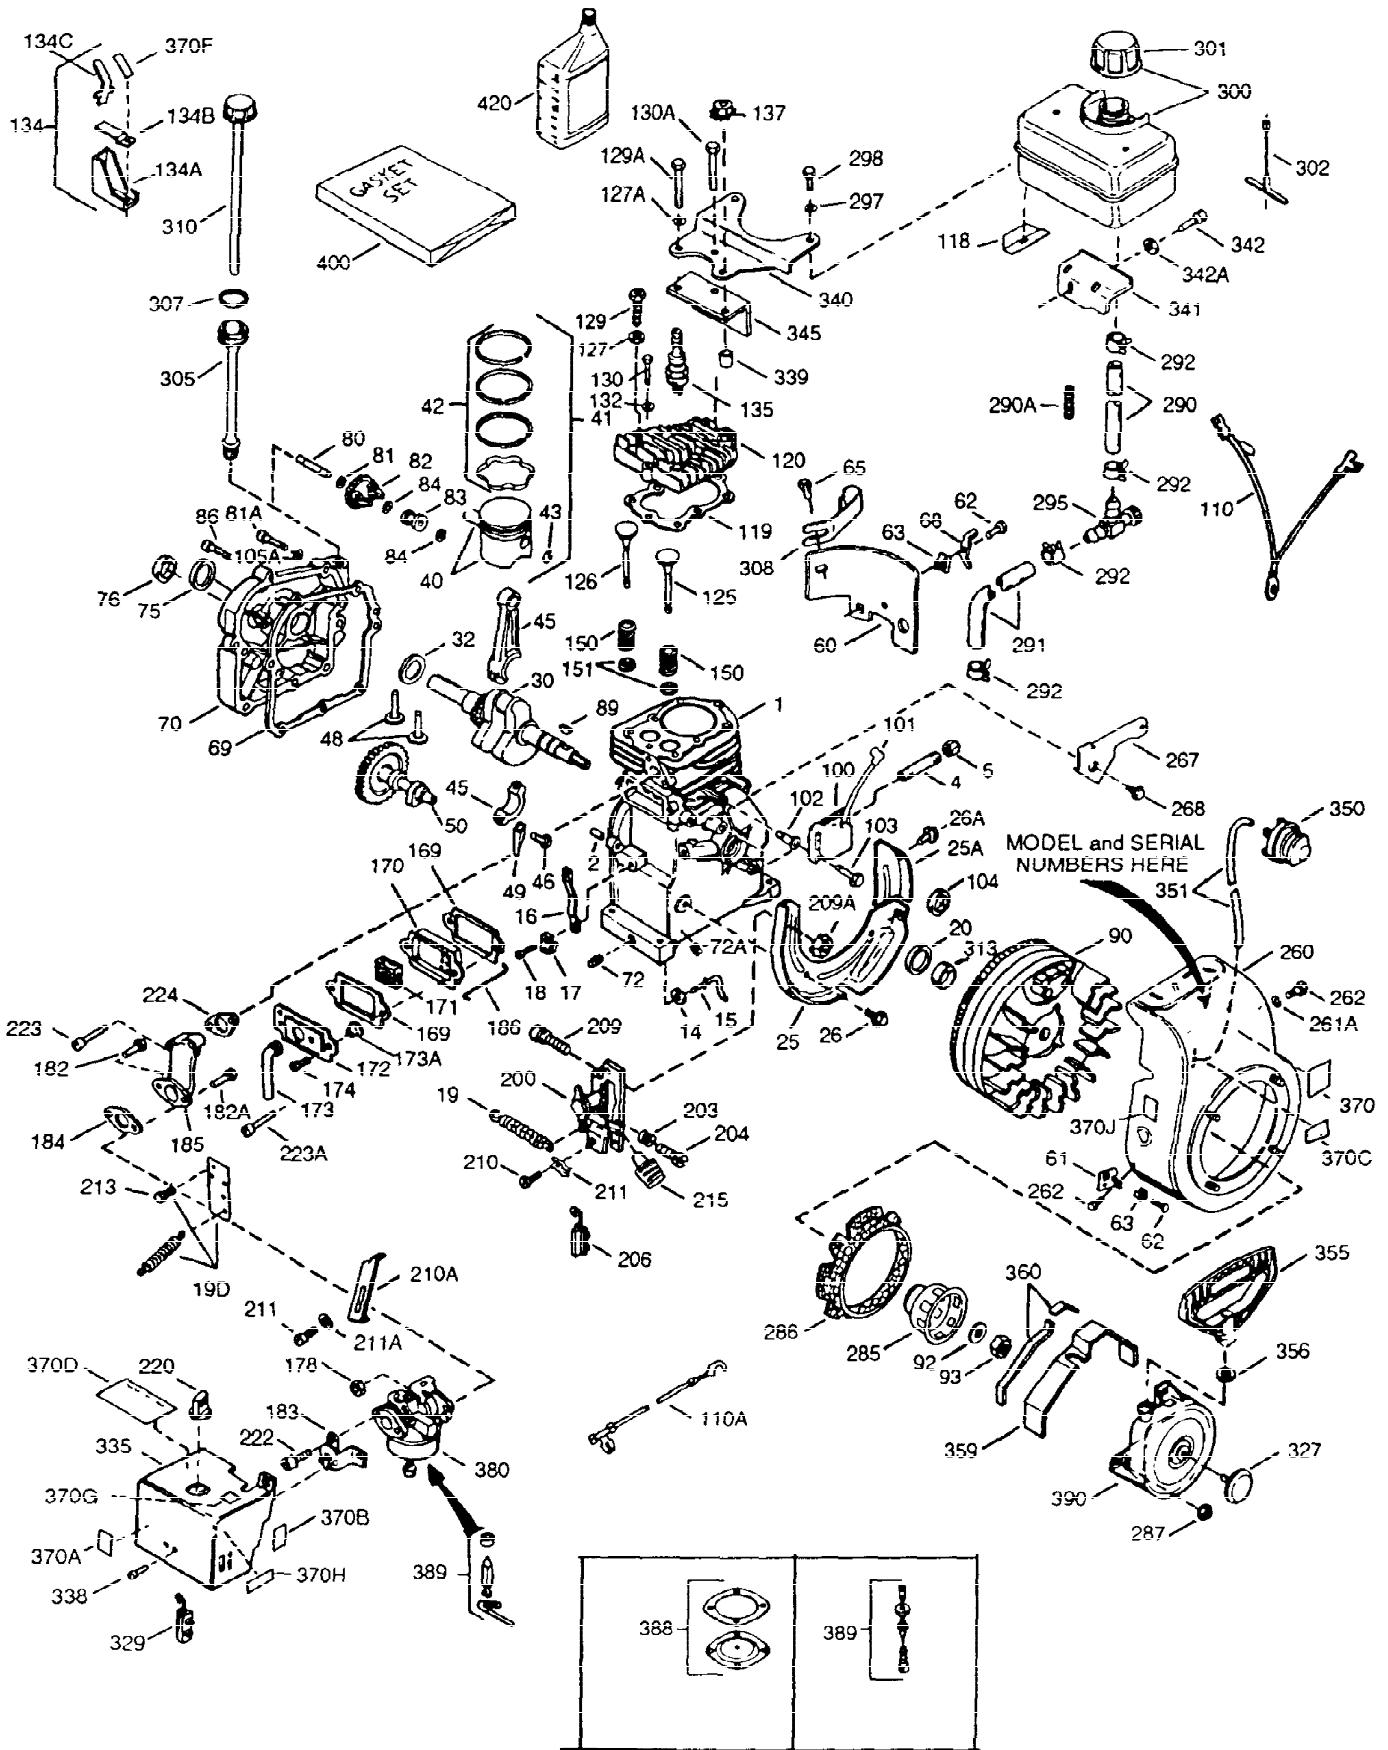

ILLUSTRATION SHOWS TYPICAL PARTS ONLY. ORDER BY PART NUMBER. PARTS NOT LISTED ARE SUPPLIED BY OEM

Ref #	Part Number	Qty	Description
1	35764	1	Cylinder (Incl. 2, 20 & 72)
2	26727	2	Dowel Pin
14	28277	1	Washer
15	31334	1	Governor Rod
16	31510	1	Governor Lever
17	31335	1	Governor Lever Clamp
18	650548	1	Screw, 8-32 x 5/16"
19	31426	1	Extension Spring
20	32600	1	Oil Seal
25	33342	1	Blower Housing Baffle
25A	35883	1	Baffle Extension
26A	650884	1	Screw, 8-32 x 1/2"
26	650561	2	Screw, 1/4-20 x 5/8"
30	34735	1	Crankshaft
40	34514	1	Piston, Pin & Ring Set (Std.)
40	34515	1	Piston, Pin & Ring Set (.010" OS)
40	34516	1	Piston, Pin & Ring Set (.020" OS)
41	32538B	1	Piston & Pin Ass'y. (Std.) (Incl. 43)
41	32548B	1	Piston & Pin Ass'y. (.010" OS) (Incl. 43)
41	32549B	1	Piston & Pin Ass'y. (.020" OS) (Incl. 43)
42	28986	1	Ring Set (Std.)
42	28987	1	Ring Set (.010" OS)
42	28988	1	Ring Set (.020" OS)
43	20381	2	Piston Pin Retaining Ring
45	32875	1	Connecting Rod Ass'y. (Incl. 46 & 49)
46	32610A	2	Connecting Rod Bolt
48	27241	2	Valve Lifter
49	32654	1	Oil Dipper
50	33149A	1	Camshaft (BCR)
60	29745	1	Blower Housing Extension
65	650128	1	Screw, 10-24 x 1/2"
69	27677A	1	* Cylinder Cover Gasket
70	30756B	1	Cylinder Cover (Incl.75,80,311 & 312)
72	27642	2	Oil Drain Plug
75	28540	1	Oil Seal
80	30574	1	Governor Shaft
81	30590A	1	Washer
82	30591	1	Governor Gear Ass'y. (Incl. 81)
83	30588A	1	Governor Spool
84	29193	2	Retaining Ring
86	650488	7	Screw, 1/4-20 x 1-1/4"
89	610961	1	Flywheel Key
90	611080	1	Flywheel
92	650815	1	Belleville Washer
93	650816	1	Flywheel Nut
100	34443A	1	Solid State Ignition
101	610118	1	Spark Plug Cover
102	650872	2	Solid State Mounting Stud
103	650814	2	Screw, Torx T-15, 10-24 x 1
110	35182	1	Ground Wire
119	29953C	1	* Cylinder Head Gasket
120	30579A	1	Cylinder Head (Incl. 130)
125	29313C	1	Exhaust Valve (Std.) (Incl. 151)
125	29315C	1	Exhaust Valve (1/32" OS) (Incl. 151)
126	29314B	1	Intake Valve (Std.) (Incl. 151)