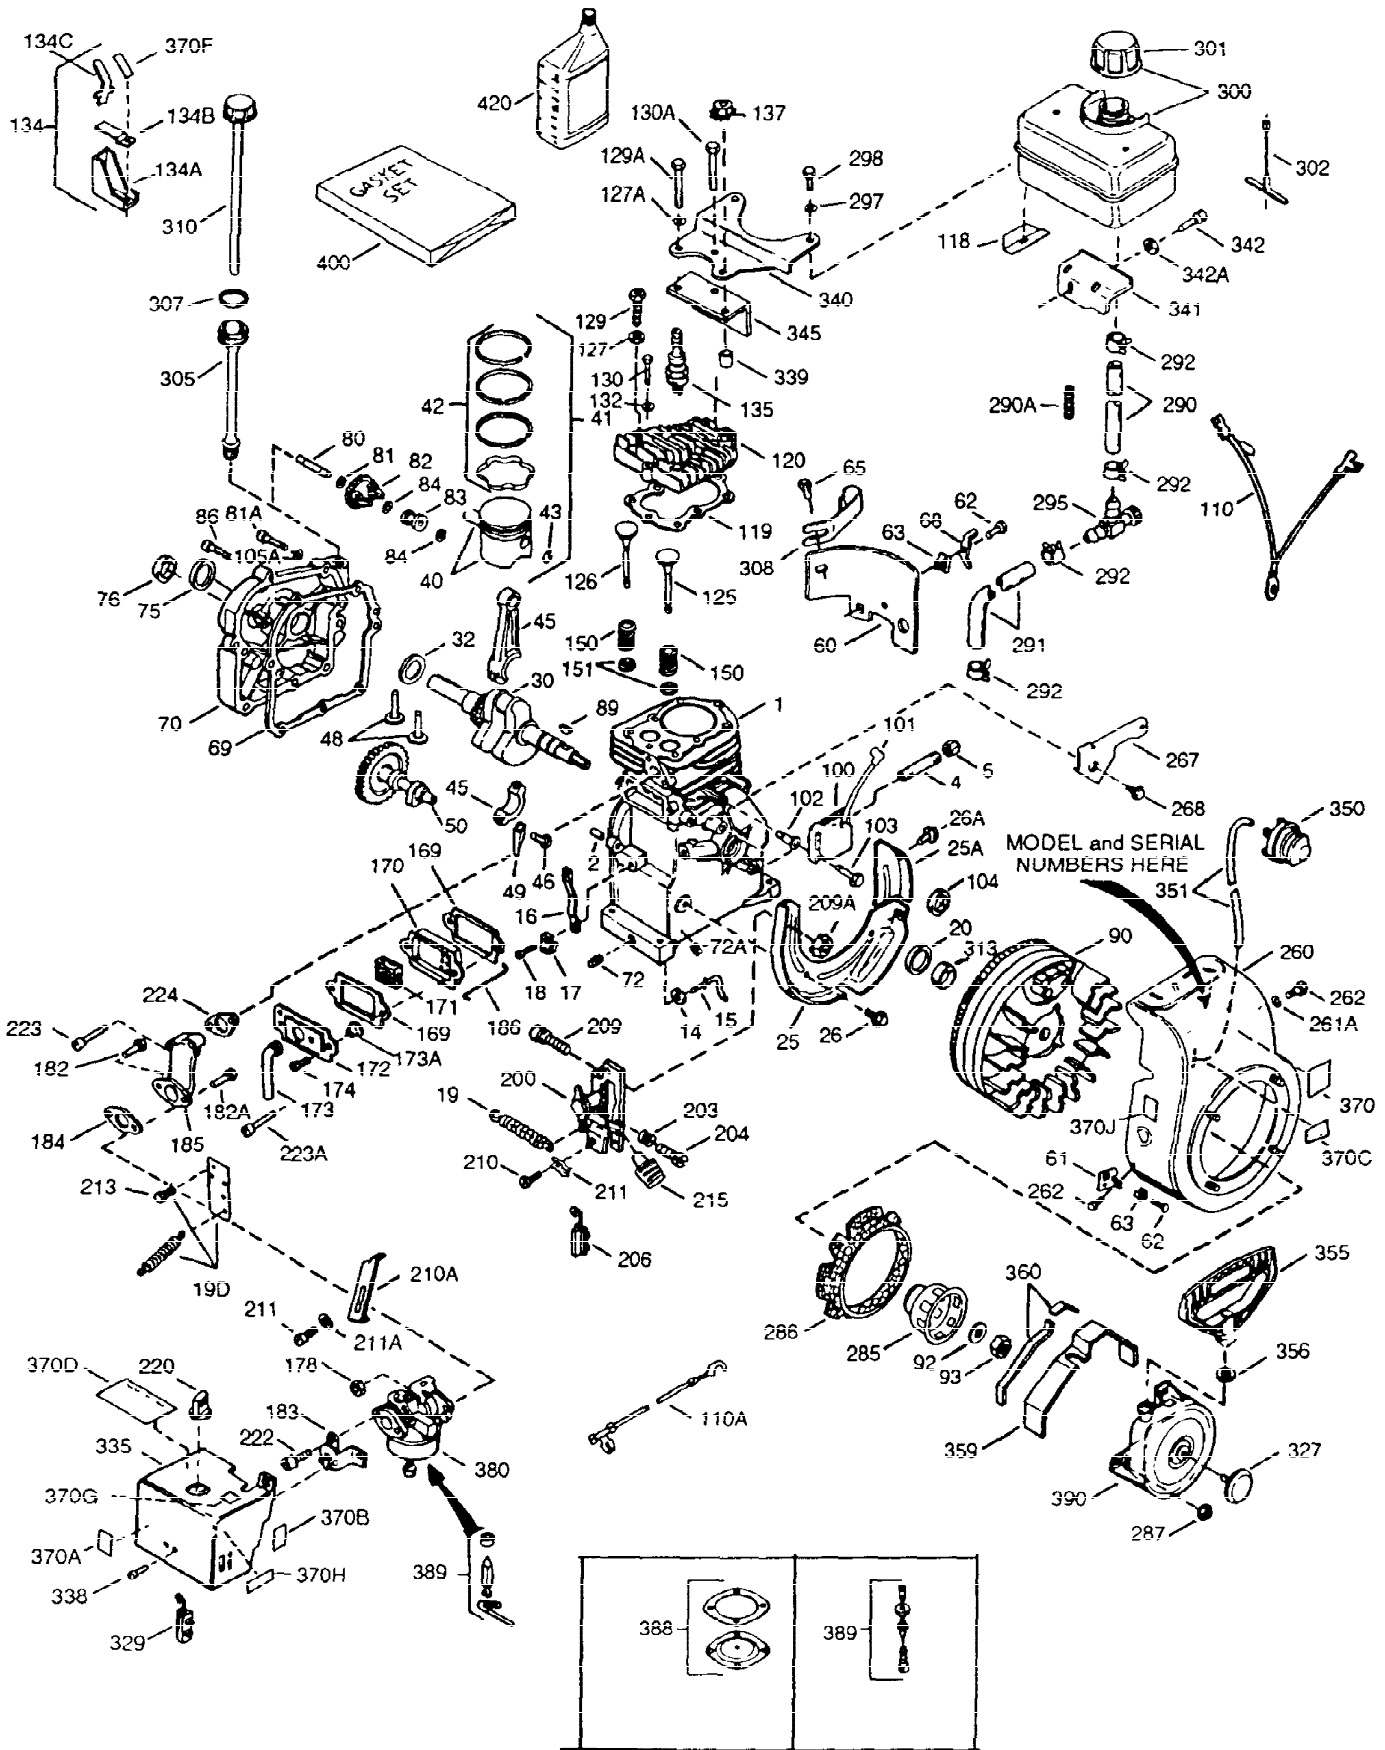

ILLUSTRATION SHOWS TYPICAL PARTS ONLY. ORDER BY PART NUMBER. PARTS NOT LISTED ARE SUPPLIED BY OEM

Ref #	Part Number	Qty	Description
1	34755A	1	Cylinder (Incl. 2, 20 & 72)
2	26727	2	Dowel Pin
14	28277	1	Washer
15	31334	1	Governor Rod
16	31510	1	Governor Lever
17	31335	1	Governor Lever Clamp
18	650548	1	Screw, 8-32 x 5/16"
19	31426	1	Extension Spring
20	32600	1	Oil Seal
25	33342	1	Blower Housing Baffle
25A	35883	1	Baffle Extension
26	650561	2	Screw, 1/4-20 x 5/8"
26A	650884	1	Screw, 8-32 x 1/2"
30	34846	1	Crankshaft
40	34514	1	Piston, Pin & Ring Set (Std.)
40	34515	1	Piston, Pin & Ring Set (.010" OS)
40	34516	1	Piston, Pin & Ring Set (.020" OS)
41	32538B	1	Piston & Pin Ass'y. (Std.) (Incl. 43)
41	32548B	1	Piston & Pin Ass'y. (.010" OS) (Incl. 43)
41	32549B	1	Piston & Pin Ass'y. (.020" OS) (Incl. 43)
42	28986	1	Ring Set (Std.)
42	28987	1	Ring Set (.010" OS)
42	28988	1	Ring Set (.020" OS)
43	20381	2	Piston Pin Retaining Ring
45	32875	1	Connecting Rod Ass'y. (Incl. 46 & 49)
46	32610A	2	Connecting Rod Bolt
48	27241	2	Valve Lifter
49	32654	1	Oil Dipper
50	33149A	1	Camshaft (BCR)
60	29745	1	Blower Housing Extension
65	650128	1	Screw, 10-24 x 1/2"
69	27677A	1	* Cylinder Cover Gasket
70	34674B	1	Cylinder Cover (Incl. 75 & 80)
72	27642	2	Oil Drain Plug
75	27897	1	Oil Seal
80	30574	1	Governor Shaft
81	30590A	1	Washer
82	30591	1	Governor Gear Ass'y. (Incl. 81)
83	30588A	1	Governor Spool
84	29193	2	Retaining Ring
86	650488	7	Screw, 1/4-20 x 1-1/4"
89	610961	1	Flywheel Key
90	611080	1	Flywheel
92	650815	1	Belleville Washer
93	650816	1	Flywheel Nut
100	34443A	1	Solid State Ignition
101	610118	1	Spark Plug Cover
102	650872	2	Solid State Mounting Stud
103	650814	2	Screw, Torx T-15, 10-24 x 1
110	35182	1	Ground Wire
118	35515	1	Rope Guard
119	29953C	1	* Cylinder Head Gasket
120	30579A	1	Cylinder Head (Incl. 130)
125	29313C	1	Exhaust Valve (Std.) (Incl. 151)
125	29315C	1	Exhaust Valve (1/32" OS) (Incl. 151)