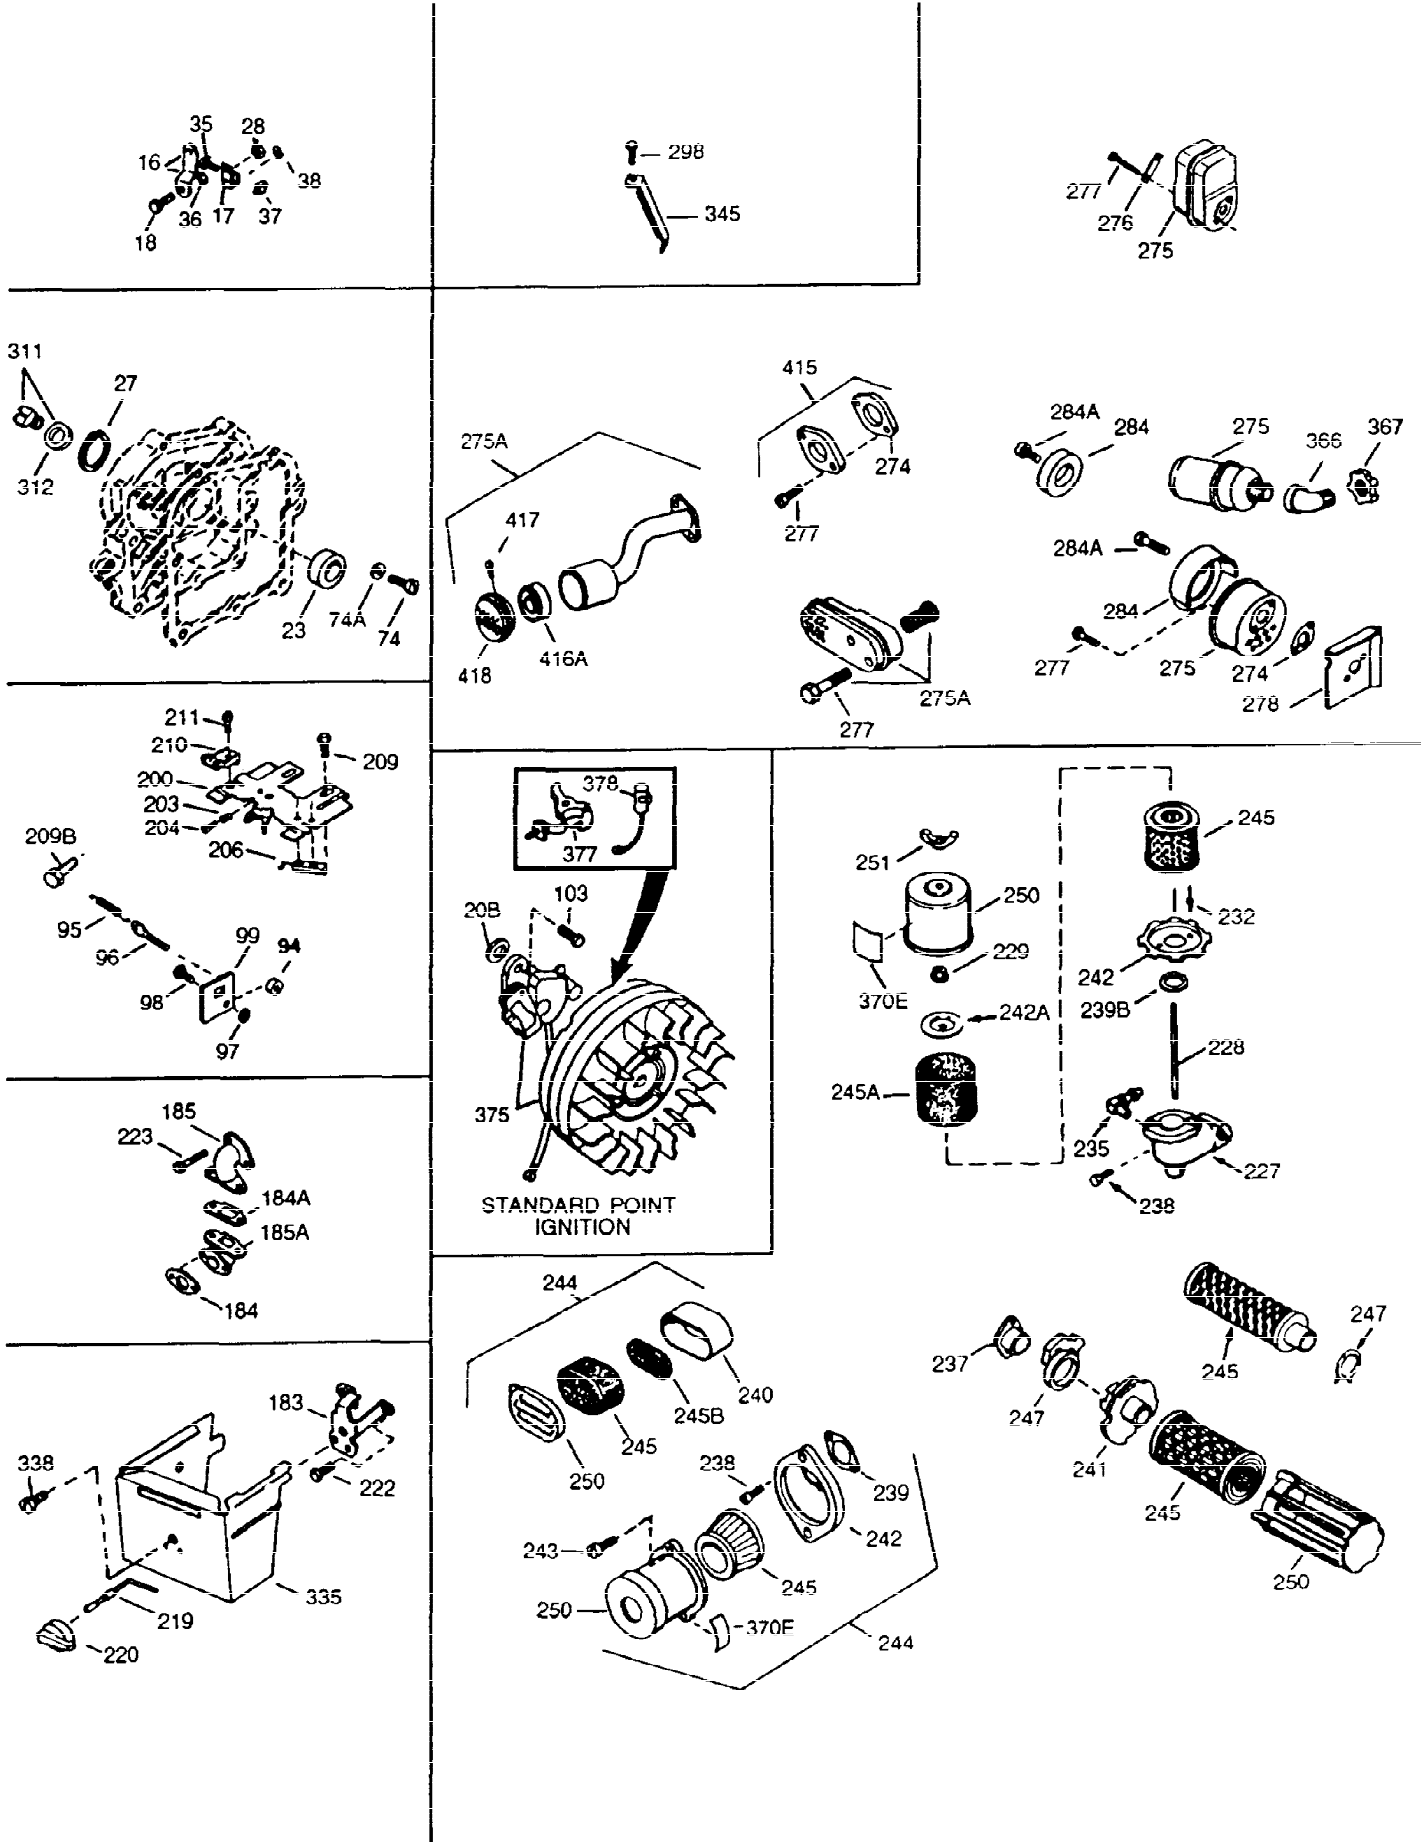

ILLUSTRATION SHOWS TYPICAL PARTS ONLY. ORDER BY PART NUMBER. PARTS NOT LISTED ARE SUPPLIED BY OEM.

Ref #	Part Number	Qty	Description
16	31510	1	Governor Lever
17	31335	1	Governor Lever Clamp
18	650548	1	Screw, 8-32 x 5/16"
103	650814	2	Screw, Torx T-15, 10-24 x 1
131	6021A	3	Screw, 5/16-18 x 1-1/2"
184	26756	1	* Carburetor To Intake Pipe Gasket
185	28416A	1	Intake Pipe
200	33858A	1	Control Bracket (Incl.19,203,204,206)
203	31342	1	Compression Spring
204	650549	1	Screw, 5-40 x 7/16"
206	610973	1	Terminal
223	650664	1	Screw, 1/4-20 x 1-19/32"
238	28820	2	Screw, 10-32 x 1/2"
239	27272A	1	* Air Cleaner Gasket
242	31691	1	Air Cleaner Base
243	650152	2	Screw, 8-32 x 3/8"
245	30727	1	Air Cleaner Filter
250	31715	1	Air Cleaner Cover
261	29212	2	Screw, 1/4-28 x 7/16"
275	35603	1	Muffler (Incl. 277)
276	33753	1	Locking Plate
277	650795	2	Screw, 1/4-20 x 2-1/4"
298	650665	2	Screw, 1/4-15 x 7/8"