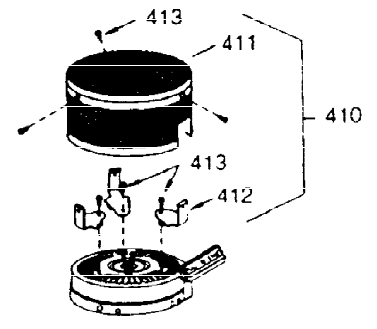

ILLUSTRATION SHOWS TYPICAL PARTS ONLY. ORDER BY PART NUMBER. PARTS NOT LISTED ARE SUPPLIED BY OEM.

Ref #	Part Number	Qty	Description
16	31510	1	Governor Lever
17	31335	1	Governor Lever Clamp
18	650548	1	Screw, 8-32 x 5/16"
103	650814	2	Screw, Torx T-15, 10-24 x 1
131	6021A	3	Screw, 5/16-18 x 1-1/2"
184	26756	1	* Carburetor To Intake Pipe Gasket
185	28416A	1	Intake Pipe
200	33858A	1	Control Bracket (Incl.19,203,204,206)
203	31342	1	Compression Spring
204	650549	1	Screw, 5-40 x 7/16"
206	610973	1	Terminal
223	650664	1	Screw, 1/4-20 x 1-19/32"
238	28820	2	Screw, 10-32 x 1/2"
239	27272A	1	* Air Cleaner Gasket
242	31691	1	Air Cleaner Base
243	650152	2	Screw, 8-32 x 3/8"
245	30727	1	Air Cleaner Filter
250	31715	1	Air Cleaner Cover
261	29212	2	Screw, 1/4-28 x 7/16"
275	35603	1	Muffler (Incl. 277)
276	33753	1	Locking Plate
277	650795	2	Screw, 1/4-20 x 2-1/4"
298	650665	2	Screw, 1/4-15 x 7/8"

ILLUSTRATION SHOWS TYPICAL PARTS ONLY. ORDER BY PART NUMBER. PARTS NOT LISTED ARE SUPPLIED BY OEM.

OPTIONAL 110 - 120 VOLT
 STARTER MOTOR KIT

STARTER MUFF KIT
 (OPTIONAL)

OPTIONAL
 DEBRIS SCREEN KIT

Ref #	Part Number	Qty	Description
90	611080	1	Flywheel
100	34443A	1	Solid State Ignition
101	610118	1	Spark Plug Cover
102	650872	2	Solid State Mounting Stud
103	650814	2	Screw, Torx T-15, 10-24 x 1
131	6021A	3	Screw, 5/16-18 x 1-1/2"
260	35657	1	Blower Housing
261	29212	2	Screw, 1/4-28 x 7/16"
287	650884	2	Screw, 8-32 x 1/2"
313	34080	1	Spacer
327	35392	1	Starter Plug
370	550223	1	Name Decal
370B	35344	1	Throttle Decal
390	590642A	1	Rewind Starter