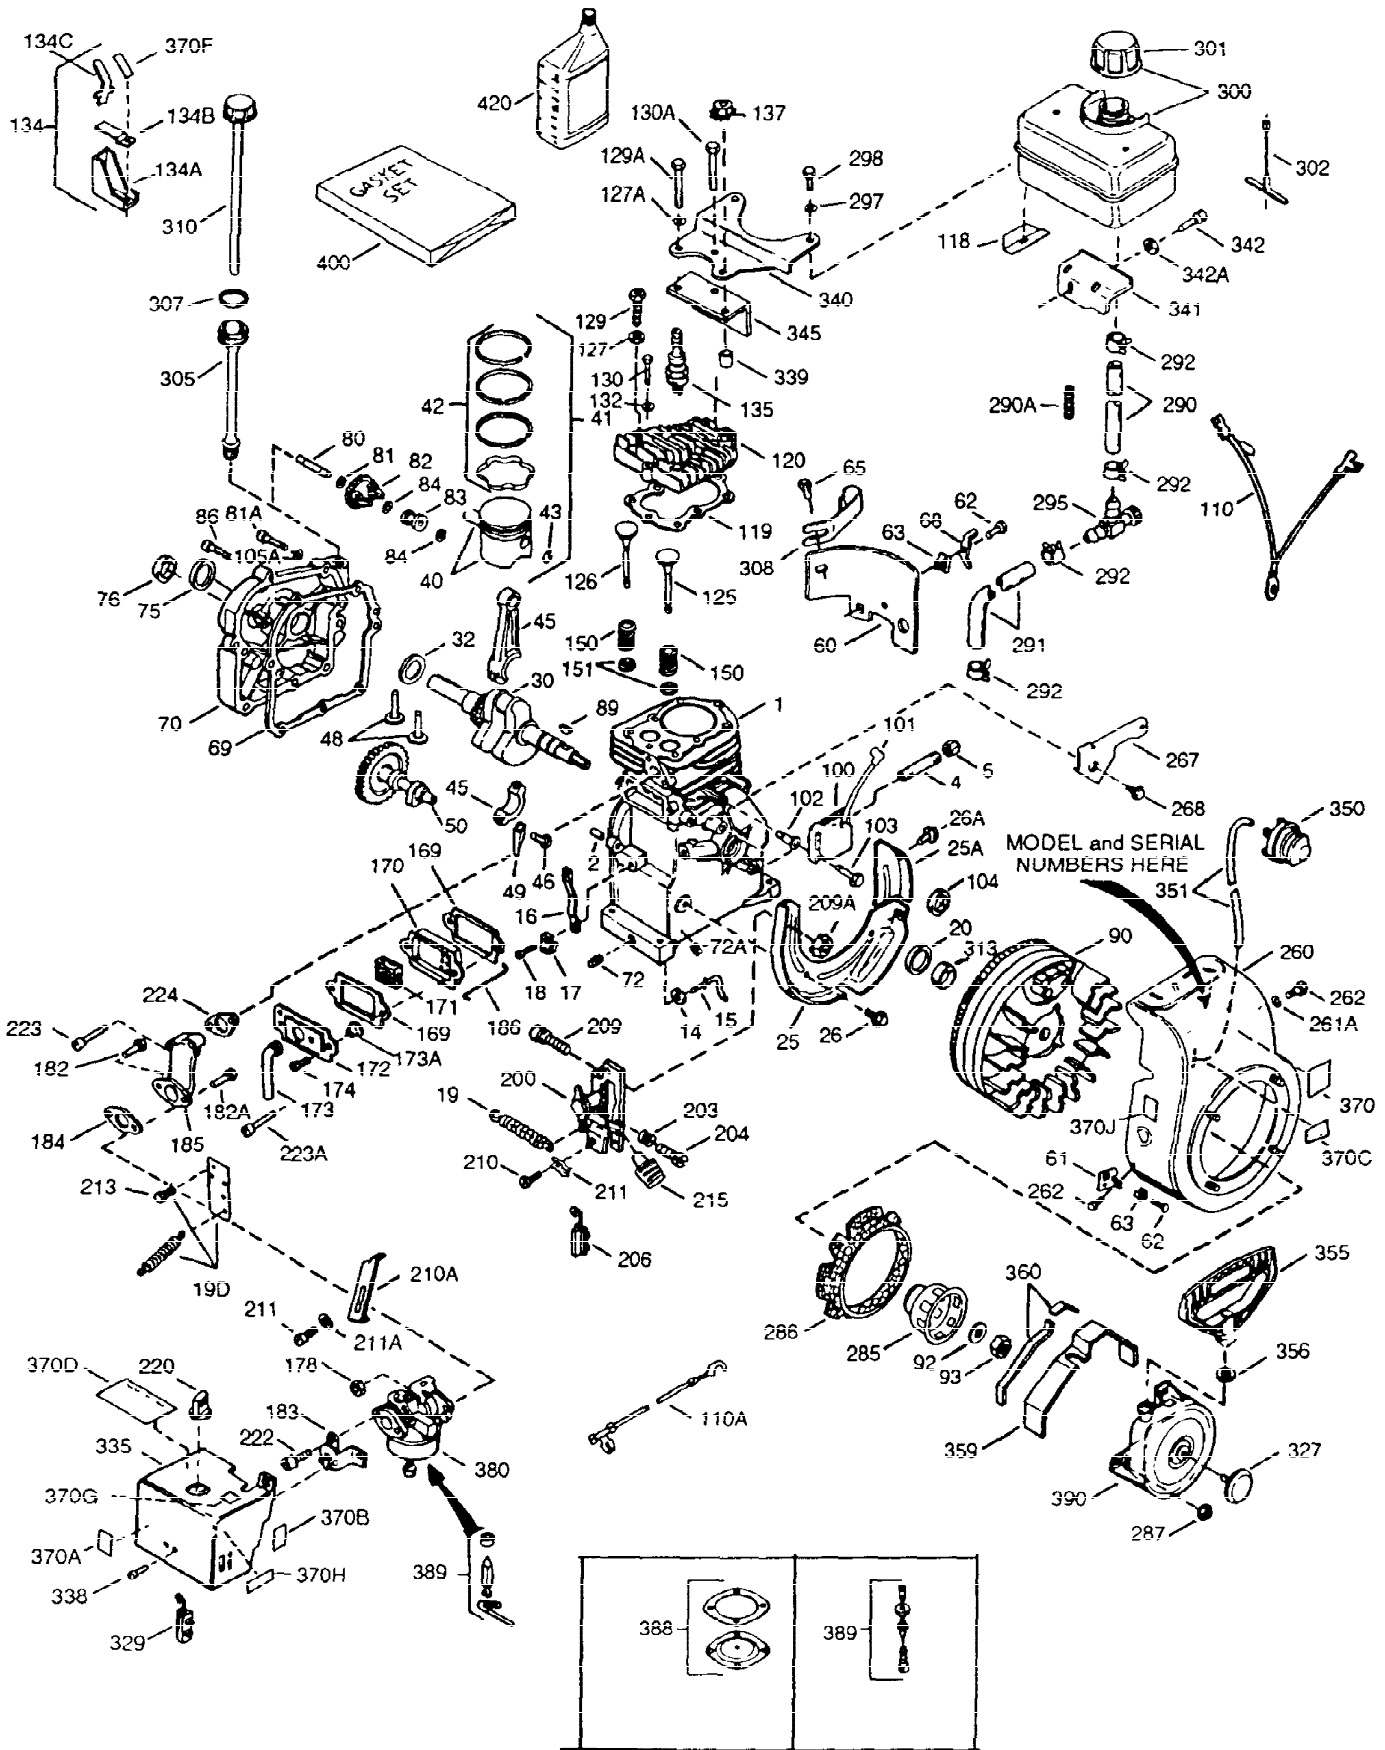

ILLUSTRATION SHOWS TYPICAL PARTS ONLY. ORDER BY PART NUMBER. PARTS NOT LISTED ARE SUPPLIED BY OEM

Ref #	Part Number	Qty	Description
1	35764	1	Cylinder (Incl. 2, 20 & 72)
2	26727	2	Dowel Pin
14	28277	1	Washer
15	31334	1	Governor Rod
16	31510	1	Governor Lever
17	31335	1	Governor Lever Clamp
18	650548	1	Screw, 8-32 x 5/16"
19	31426	1	Extension Spring
20	32600	1	Oil Seal
25	33342	1	Blower Housing Baffle
25A	35883	1	Baffle Extension
26A	650884	1	Screw, 8-32 x 1/2"
26	650561	2	Screw, 1/4-20 x 5/8"
30	34735	1	Crankshaft
40	34514	1	Piston, Pin & Ring Set (Std.)
40	34515	1	Piston, Pin & Ring Set (.010" OS)
40	34516	1	Piston, Pin & Ring Set (.020" OS)
41	32538B	1	Piston & Pin Ass'y. (Std.) (Incl. 43)
41	32548B	1	Piston & Pin Ass'y. (.010" OS) (Incl. 43)
41	32549B	1	Piston & Pin Ass'y. (.020" OS) (Incl. 43)
42	28986	1	Ring Set (Std.)
42	28987	1	Ring Set (.010" OS)
42	28988	1	Ring Set (.020" OS)
43	20381	2	Piston Pin Retaining Ring
45	32875	1	Connecting Rod Ass'y. (Incl. 46 & 49)
46	32610A	2	Connecting Rod Bolt
48	27241	2	Valve Lifter
49	32654	1	Oil Dipper
50	33149A	1	Camshaft (BCR)
60	29745	1	Blower Housing Extension
65	650128	1	Screw, 10-24 x 1/2"
69	27677A	1	* Cylinder Cover Gasket
70	30756B	1	Cylinder Cover (Incl. 75, 80, 311 & 3 12)
72	27642	2	Oil Drain Plug
75	28540	1	Oil Seal
80	30574	1	Governor Shaft
81	30590A	1	Washer
82	30591	1	Governor Gear Ass'y. (Incl. 81)
83	30588A	1	Governor Spool
84	29193	2	Retaining Ring
86	650488	7	Screw, 1/4-20 x 1-1/4"
89	610961	1	Flywheel Key
90	611080	1	Flywheel
92	650815	1	Belleville Washer
93	650816	1	Flywheel Nut
100	34443A	1	Solid State Ignition
101	610118	1	Spark Plug Cover
102	650872	2	Solid State Mounting Stud
103	650814	2	Screw, Torx T-15, 10-24 x 1
110	35182	1	Ground Wire
119	29953C	1	* Cylinder Head Gasket
120	30579A	1	Cylinder Head (Incl. 130)
125	29313C	1	Exhaust Valve (Std.) (Incl. 151)
125	29315C	1	Exhaust Valve (1/32" OS) (Incl. 151)
126	29314B	1	Intake Valve (Std.) (Incl. 151)