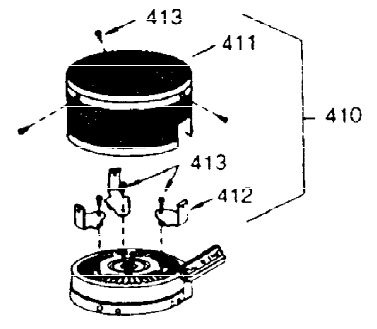

ILLUSTRATION SHOWS TYPICAL PARTS ONLY. ORDER BY PART NUMBER. PARTS NOT LISTED ARE SUPPLIED BY OEM.

Ref #	Part Number	Qty	Description
16	31510	1	Governor Lever
17	31335	1	Governor Lever Clamp
18	650548	1	Screw, 8-32 x 5/16"
23	28458	1	Ball Bearing
27	28539	1	Retaining Ring
74A	28537	2	Washer
74	30200	2	Screw, 10-24 x 9/16"
103	650814	2	Screw, Torx T-15, 10-24 x 1
131	6021A	3	Screw, 5/16-18 x 1-1/2"
184	26756	1	* Carburetor To Intake Pipe Gasket
185	28416A	1	Intake Pipe
200	33858A	1	Control Bracket (Incl.19,203,204,206)
203	31342	1	Compression Spring
204	650549	1	Screw, 5-40 x 7/16"
206	610973	1	Terminal
223	650664	1	Screw, 1/4-20 x 1-19/32"
238	28820	2	Screw, 10-32 x 1/2"
239	27272A	1	* Air Cleaner Gasket
242	31691	1	Air Cleaner Base
243	650152	2	Screw, 8-32 x 3/8"
245	31700	1	Air Cleaner Filter
250	31715	1	Air Cleaner Cover
261	29212	2	Screw, 1/4-28 x 7/16"
275	35603	1	Muffler (Incl. 277)
276	33753	1	Locking Plate
277	650795	2	Screw, 1/4-20 x 2-1/4"
298	650665	2	Screw, 1/4-15 x 7/8"
311	27625	1	Oil Fill Plug (Incl. 312)
312	29673	1	* Oil Fill Plug Gasket
345	33344	1	Heat Baffle

ILLUSTRATION SHOWS TYPICAL PARTS ONLY. ORDER BY PART NUMBER. PARTS NOT LISTED ARE SUPPLIED BY OEM.

OPTIONAL 110 - 120 VOLT
 STARTER MOTOR KIT

STARTER MUFF KIT
 (OPTIONAL)

OPTIONAL
 DEBRIS SCREEN KIT

Ref #	Part Number	Qty	Description
90	611080	1	Flywheel
100	34443A	1	Solid State Ignition
101	610118	1	Spark Plug Cover
102	650872	2	Solid State Mounting Stud
103	650814	2	Screw, Torx T-15, 10-24 x 1
131	6021A	3	Screw, 5/16-18 x 1-1/2"
260	35585	1	Blower Housing
261	29212	2	Screw, 1/4-28 x 7/16"
287	650884	2	Screw, 8-32 x 1/2"
313	34080	1	Spacer
327	35392	1	Starter Plug
370	34686	1	Name Decal
370B	35344	1	Throttle Decal
390	590642A	1	Rewind Starter