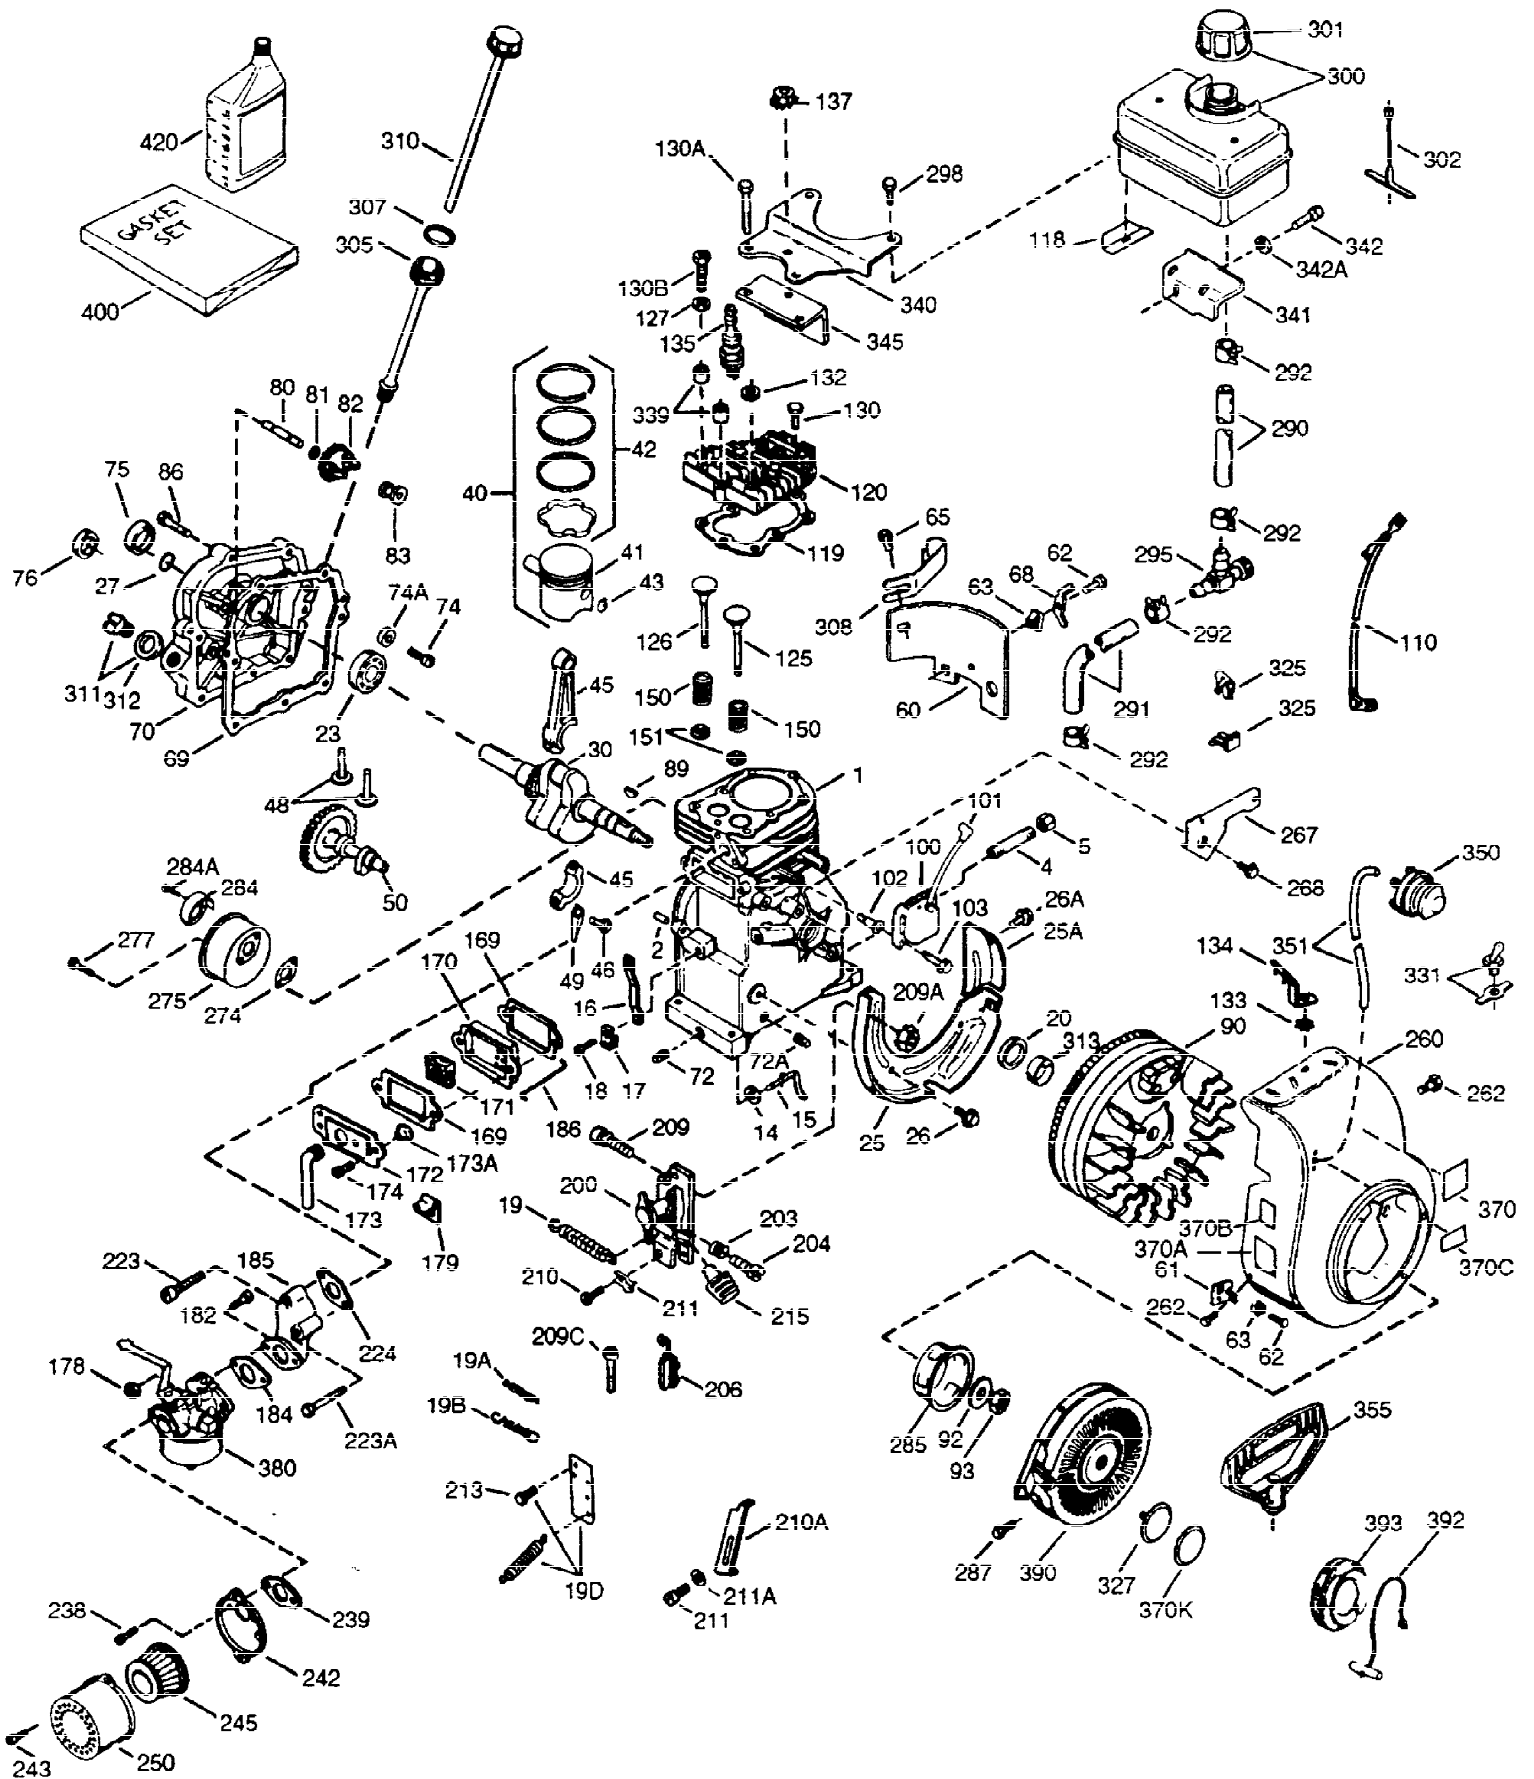

ILLUSTRATION SHOWS TYPICAL PARTS ONLY. ORDER BY PART NUMBER. PARTS NOT LISTED ARE SUPPLIED BY OEM.

VIEW 1 OF 2

Ref #	Part Number	Qty	Description
1	34708A	1	Cylinder (Incl. 2, 20 & 72)
2	26727	2	Dowel Pin
14	28277	1	Washer
15	31334	1	Governor Rod
16	31336	1	Governor Lever
17	31335	1	Governor Lever Clamp
18	650548	1	Screw, 8-32 x 5/16"
19	34593	1	Extension Spring
20	32600	1	Oil Seal
25A	35883	1	Baffle Extension
25	33342	1	Blower Housing Baffle
26A	650926	1	Screw, 8-32 x 21/64"
26	650561	2	Screw, 1/4-20 x 5/8"
30	34734A	1	Crankshaft
40	34514	1	Piston, Pin & Ring Set (Std.)
40	34515	1	Piston, Pin & Ring Set (.010" OS)
40	34516	1	Piston, Pin & Ring Set (.020" OS)
41	32538B	1	Piston & Pin Ass'y. (Std.) (Incl. 43)
41	32548B	1	Piston & Pin Ass'y. (.010" OS) (Incl. 43)
41	32549B	1	Piston & Pin Ass'y. (.020" OS) (Incl. 43)
42	28986	1	Ring Set (Std.)
42	28987	1	Ring Set (.010" OS)
42	28988	1	Ring Set (.020" OS)
43	20381	2	Piston Pin Retaining Ring
45	32875	1	Connecting Rod Ass'y. (Incl. 46 & 49)
46	32610A	2	Connecting Rod Bolt
48	27241	2	Valve Lifter
49	32654	1	Oil Dipper
50	33149A	1	Camshaft (BCR)
60	29745	1	Blower Housing Extension
65	650128	1	Screw, 10-24 x 1/2"
69	27677A	1	* Cylinder Cover Gasket
70	32700B	1	Cylinder Cover (Incl. 75 thru 86, 311 & 312)
72	27642	2	Oil Drain Plug
75	27897	1	Oil Seal
80	30574A	1	Governor Shaft
81	30590A	1	Washer
82	30591	1	Governor Gear Ass'y. (Incl. 81)
83	30588A	1	Governor Spool
86	650488	7	Screw, 1/4-20 x 1-1/4"
89	610961	1	Flywheel Key
90	611080	1	Flywheel
92	650815	1	Belleville Washer
93	650816	1	Flywheel Nut
100	34443A	1	Solid State Ignition
101	610118	1	Spark Plug Cover
102	650872	2	Solid State Mounting Stud
103	650814	2	Screw, Torx T-15, 10-24 x 1"
110	35182	1	Ground Wire
119	29953C	1	* Cylinder Head Gasket
120	30579A	1	Cylinder Head (Incl. 130)
125	29313C	1	Exhaust Valve (Std.) (Incl. 151)
125	29315C	1	Exhaust Valve (1/32" OS) (Incl. 151)
126	29314B	1	Intake Valve (Std.) (Incl. 151)
126	29315C	1	Intake Valve (1/32" OS) (Incl. 151)