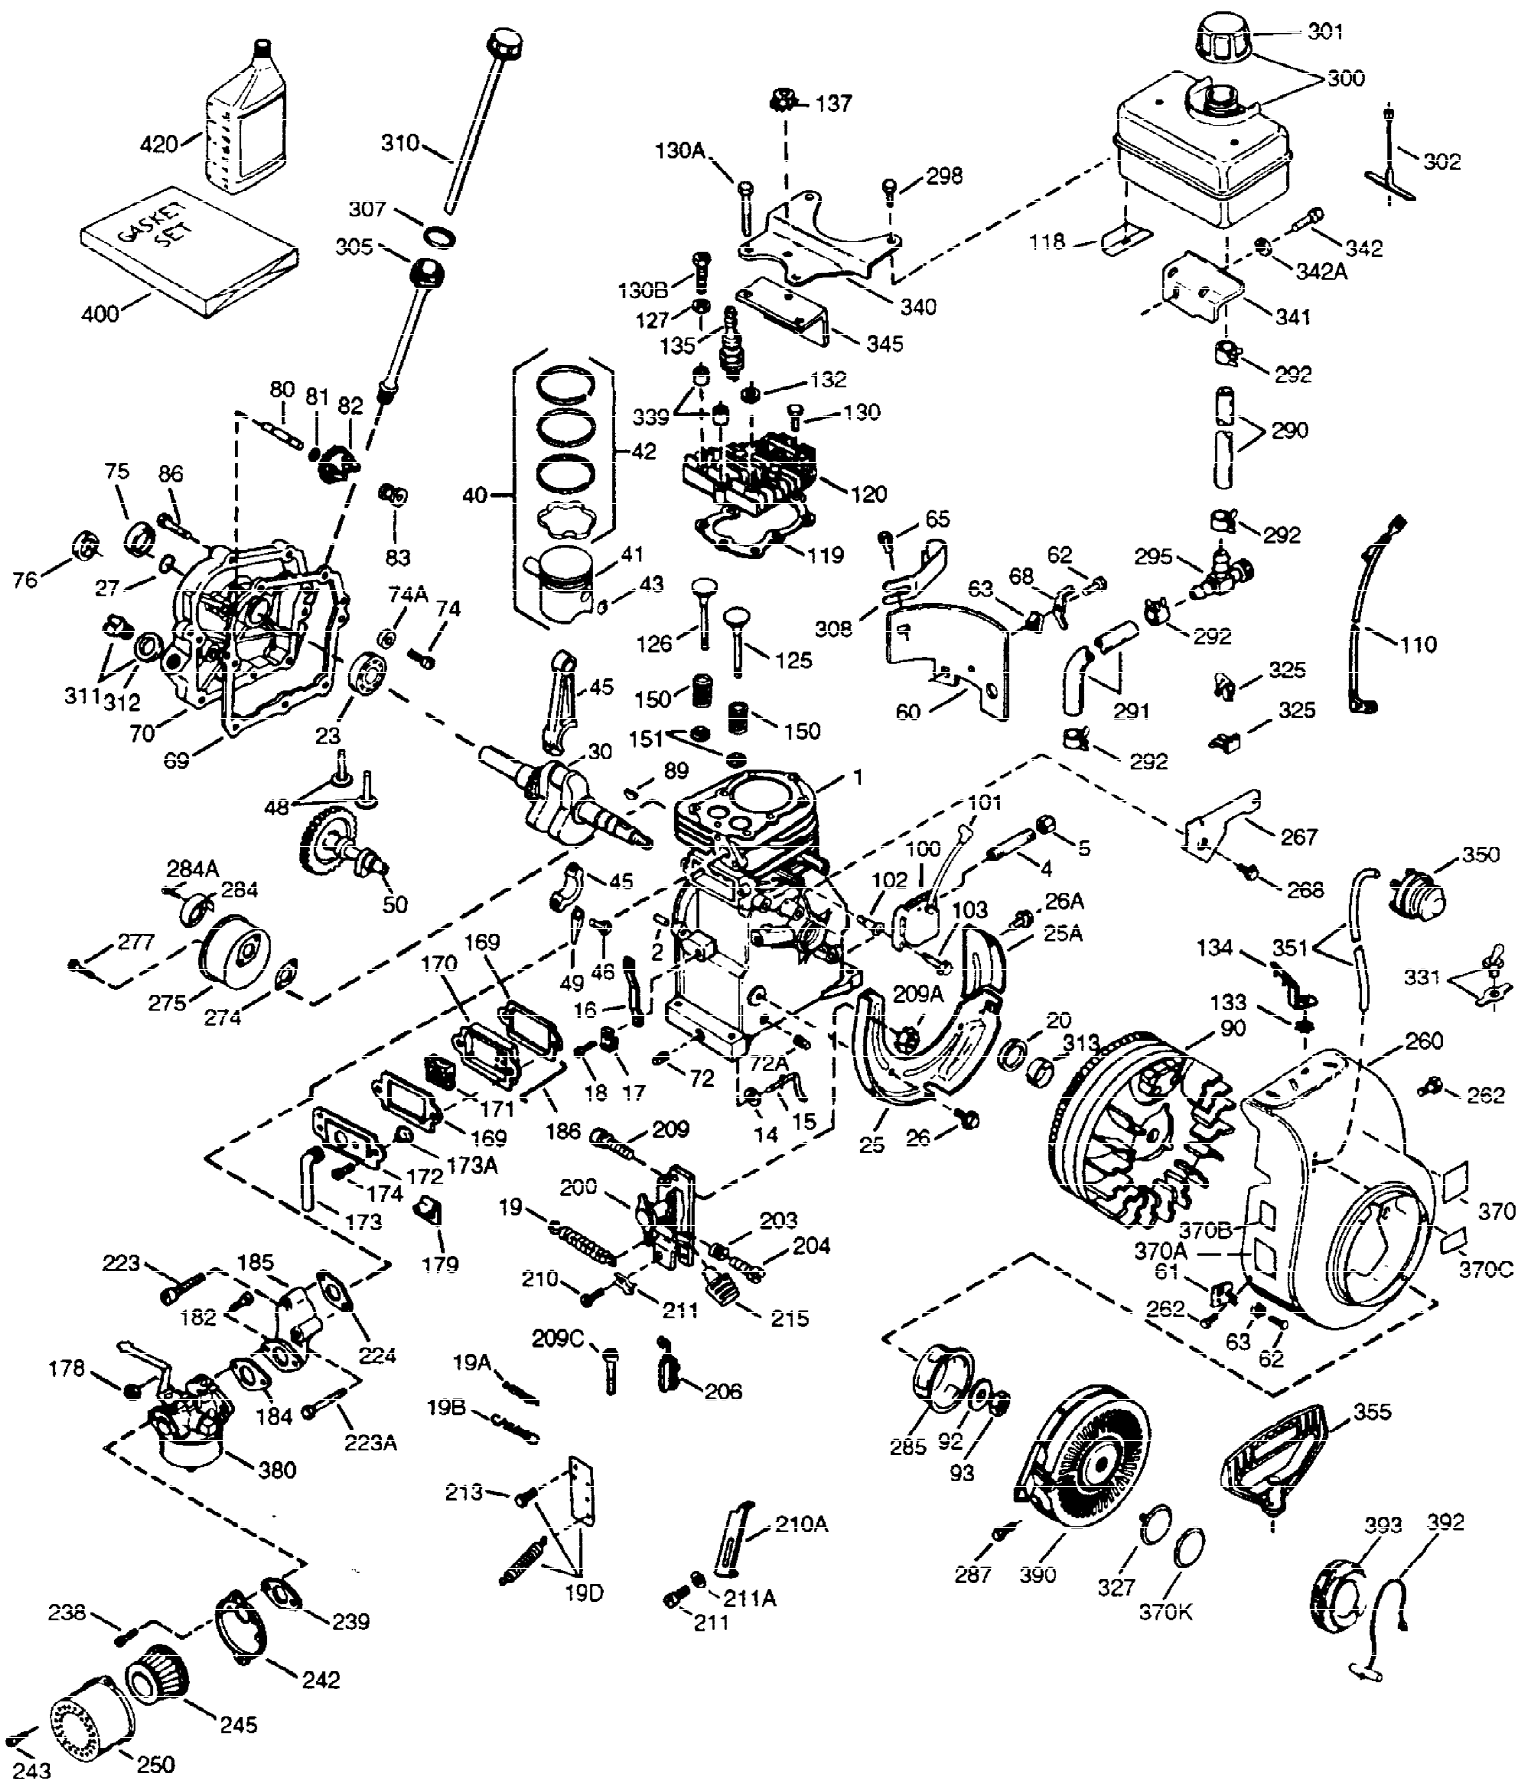

ILLUSTRATION SHOWS TYPICAL PARTS ONLY. ORDER BY PART NUMBER. PARTS NOT LISTED ARE SUPPLIED BY OEM.

VIEW 1 OF 2

Ref #	Part Number	Qty	Description
1	34708A	1	Cylinder (Incl. 2, 20 & 72)
2	26727	2	Dowel Pin
14	28277	1	Washer
15	31334	1	Governor Rod
16	31336	1	Governor Lever
17	31335	1	Governor Lever Clamp
18	650548	1	Screw, 8-32 x 5/16"
19	34593	1	Extension Spring
20	32600	1	Oil Seal
25A	35883	1	Baffle Extension
25	33342	1	Blower Housing Baffle
26A	650926	1	Screw, 8-32 x 21/64"
26	650802	2	Screw, 1/4-20 x 5/8"
30	35902	1	Crankshaft
40	34514	1	Piston, Pin & Ring Set (Std.)
40	34515	1	Piston, Pin & Ring Set (.010" OS)
40	34516	1	Piston, Pin & Ring Set (.020" OS)
41	32538B	1	Piston & Pin Ass'y. (Std.) (Incl. 43)
41	32548B	1	Piston & Pin Ass'y. (.010" OS) (Incl. 43)
41	32549B	1	Piston & Pin Ass'y. (.020" OS) (Incl. 43)
42	28986	1	Ring Set (Std.)
42	28987	1	Ring Set (.010" OS)
42	28988	1	Ring Set (.020" OS)
43	20381	2	Piston Pin Retaining Ring
45	30963B	1	Connecting Rod Ass'y. (Incl. 46 & 49)
46	32610A	2	Connecting Rod Bolt
48	27241	2	Valve Lifter
49	32654	1	Oil Dipper
50	33149A	1	Camshaft (BCR)
60	29745	1	Blower Housing Extension
65	650128	1	Screw, 10-24 x 1/2"
69	27677A	1	* Cylinder Cover Gasket
70	35863A	1	Cylinder Cover (Incl. 75 thru 86, 311 & 312)
72	27642	2	Oil Drain Plug
75	26208	1	Oil Seal
80	30574A	1	Governor Shaft
81	30590A	1	Washer
82	30591	1	Governor Gear Ass'y. (Incl. 81)
83	30588A	1	Governor Spool
86	650488	7	Screw, 1/4-20 x 1-1/4"
89	610961	1	Flywheel Key
90	611080	1	Flywheel
92	650815	1	Belleville Washer
93	650816	1	Flywheel Nut
100	34443A	1	Solid State Ignition
102	650872	2	Solid State Mounting Stud
103	650814	2	Screw, Torx T-15, 10-24 x 1"
110	35182	1	Ground Wire
119	36437	1	* Cylinder Head Gasket
120	36438	1	Cylinder Head (Incl. 131)
125	29313C	1	Exhaust Valve (Std.) (Incl. 151)
125	29315C	1	Exhaust Valve (1/32" OS) (Incl. 151)
126	29314B	1	Intake Valve (Std.) (Incl. 151)
126	29315C	1	Intake Valve (1/32" OS) (Incl. 151)
130	6021A	1	Screw, 5/16-18 x 1-1/2"