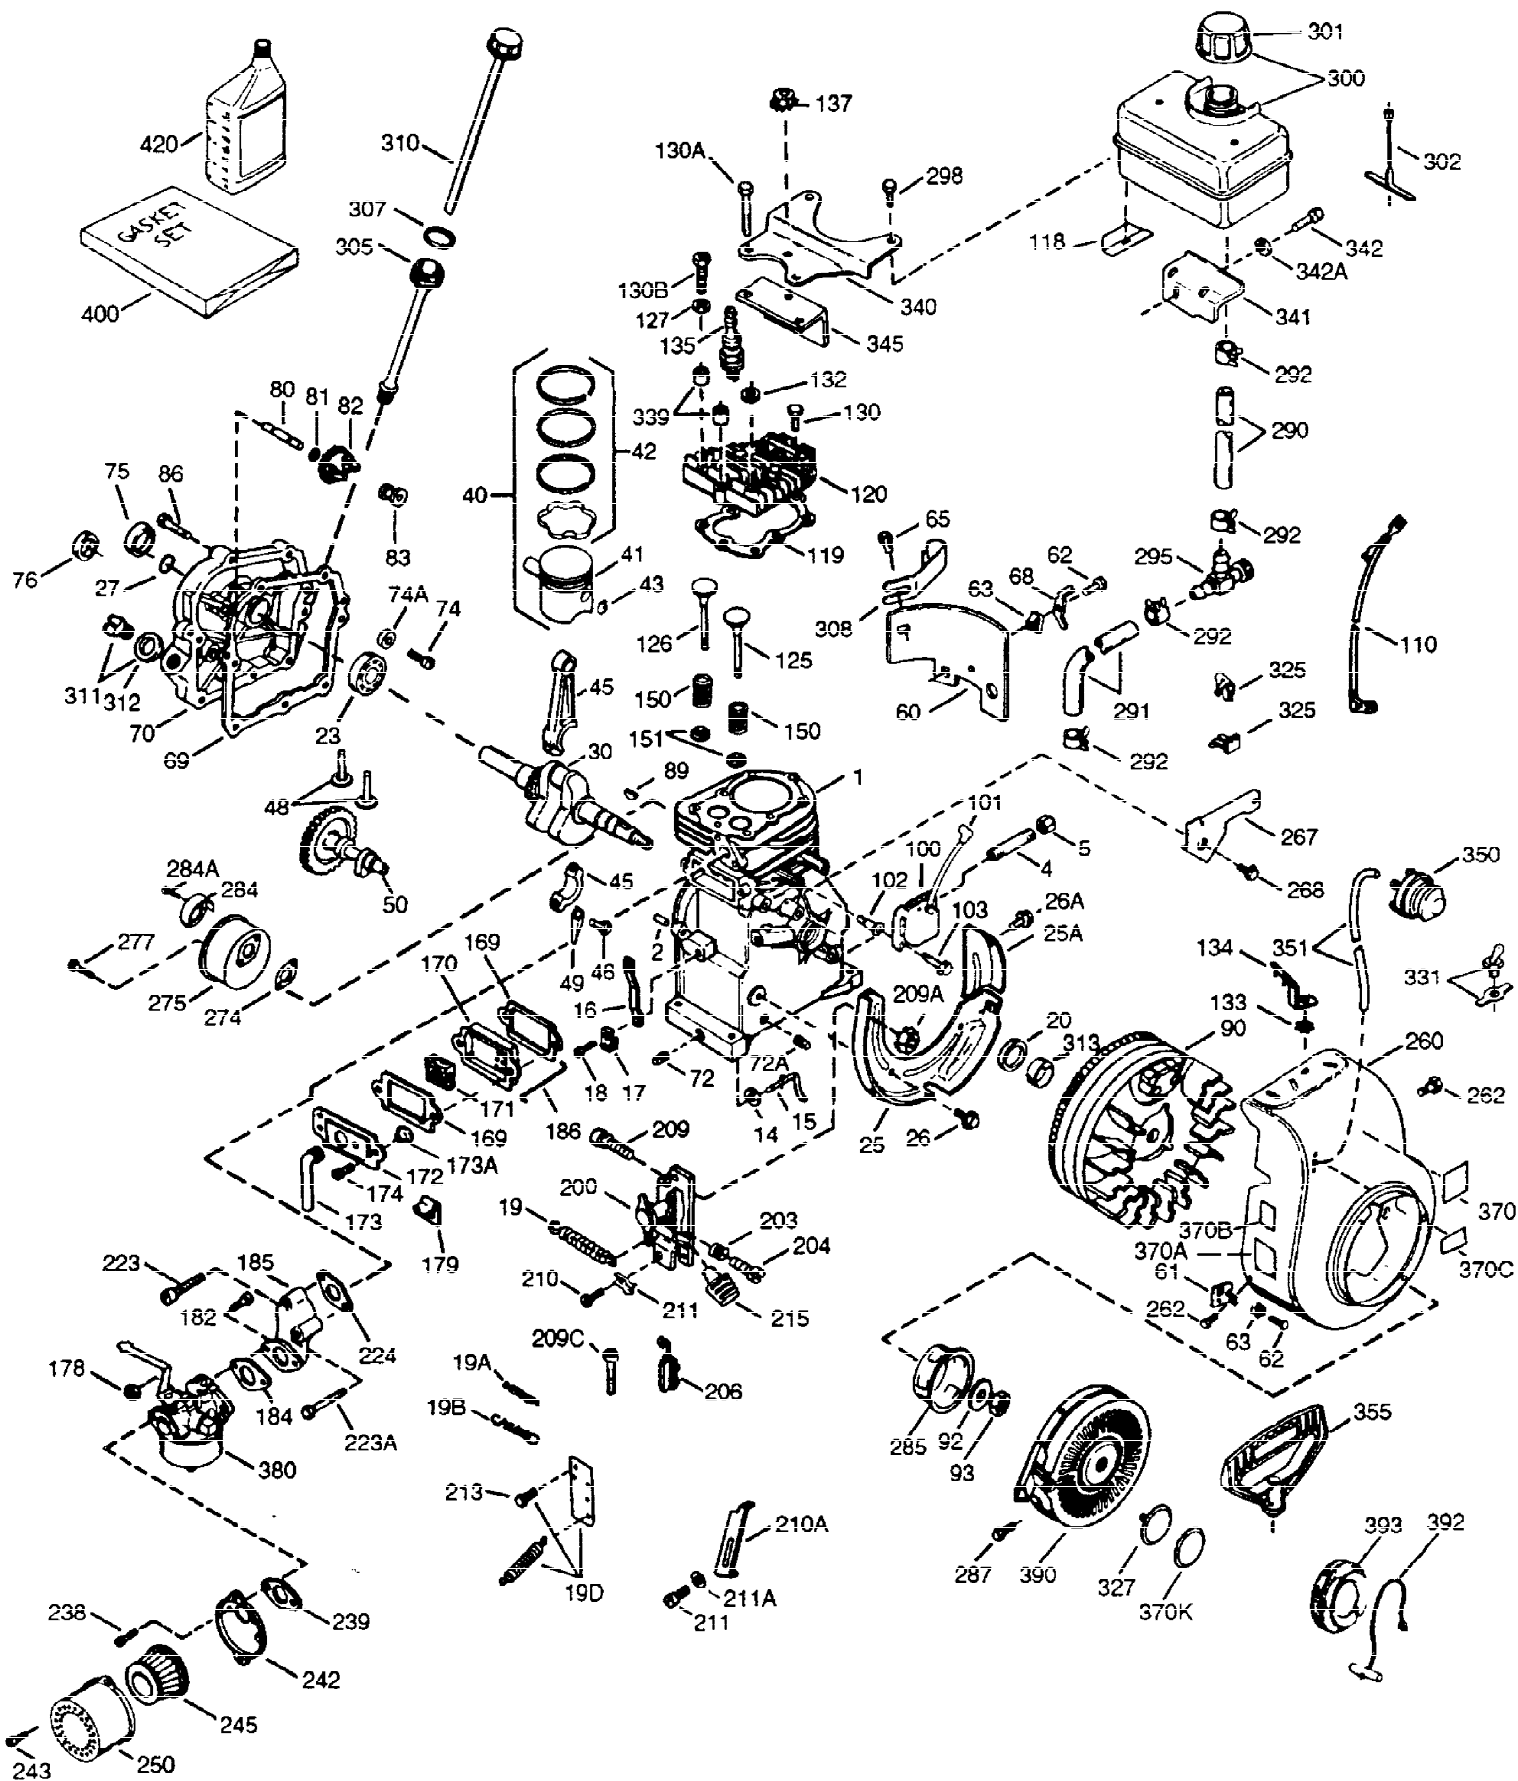

ILLUSTRATION SHOWS TYPICAL PARTS ONLY. ORDER BY PART NUMBER. PARTS NOT LISTED ARE SUPPLIED BY OEM.

VIEW 1 OF 2

Ref #	Part Number	Qty	Description
1	35115A	1	Cylinder (Incl. 2, 20 & 72)
2	26727	2	Dowel Pin
14	28277	1	Washer
15	31334	1	Governor Rod
16	31336	1	Governor Lever
17	31335	1	Governor Lever Clamp
18	650548	1	Screw, 8-32 x 5/16"
19	34593	1	Extension Spring
20	32600	1	Oil Seal
25A	35883	1	Baffle Extension
25	33342	1	Blower Housing Baffle
26	650802	2	Screw, 1/4-20 x 5/8"
26A	650926	1	Screw, 8-32 x 21/64"
30	35902	1	Crankshaft
40	34514	1	Piston, Pin & Ring Set (Std.)
40	34515	1	Piston, Pin & Ring Set (.010" OS)
40	34516	1	Piston, Pin & Ring Set (.020" OS)
41	32538B	1	Piston & Pin Ass'y. (Std.) (Incl. 43)
41	32548B	1	Piston & Pin Ass'y. (.010" OS) (Incl. 43)
41	32549B	1	Piston & Pin Ass'y. (.020" OS) (Incl. 43)
42	28986	1	Ring Set (Std.)
42	28987	1	Ring Set (.010" OS)
42	28988	1	Ring Set (.020" OS)
43	20381	2	Piston Pin Retaining Ring
45	30963B	1	Connecting Rod Ass'y. (Incl. 46 & 49)
46	32610A	2	Connecting Rod Bolt
48	27241	2	Valve Lifter
49	32654	1	Oil Dipper
50	33149A	1	Camshaft (BCR)
60	29745	1	Blower Housing Extension
65	650128	1	Screw, 10-24 x 1/2"
69	27677A	1	* Cylinder Cover Gasket
70	34683A	1	Cylinder Cover (Incl. 75 thru 86, 311 & 312)
72	27642	2	Oil Drain Plug
75	26208	1	Oil Seal
80	30574A	1	Governor Shaft
81	30590A	1	Washer
82	30591	1	Governor Gear Ass'y. (Incl. 81)
83	30588A	1	Governor Spool
86	650488	7	Screw, 1/4-20 x 1-1/4"
89	610961	1	Flywheel Key
90	611080	1	Flywheel
92	650815	1	Belleville Washer
93	650816	1	Flywheel Nut
100	34443A	1	Solid State Ignition
102	650872	2	Solid State Mounting Stud
103	650814	2	Screw, Torx T-15, 10-24 x 1"
110	35182	1	Ground Wire
119	36437	1	* Cylinder Head Gasket
120	36438	1	Cylinder Head (Incl. 131)
125	29313C	1	Exhaust Valve (Std.) (Incl. 151)
125	29315C	1	Exhaust Valve (1/32" OS) (Incl. 151)
126	29314B	1	Intake Valve (Std.) (Incl. 151)
126	29315C	1	Intake Valve (1/32" OS) (Incl. 151)
130	6021A	1	Screw, 5/16-18 x 1-1/2"