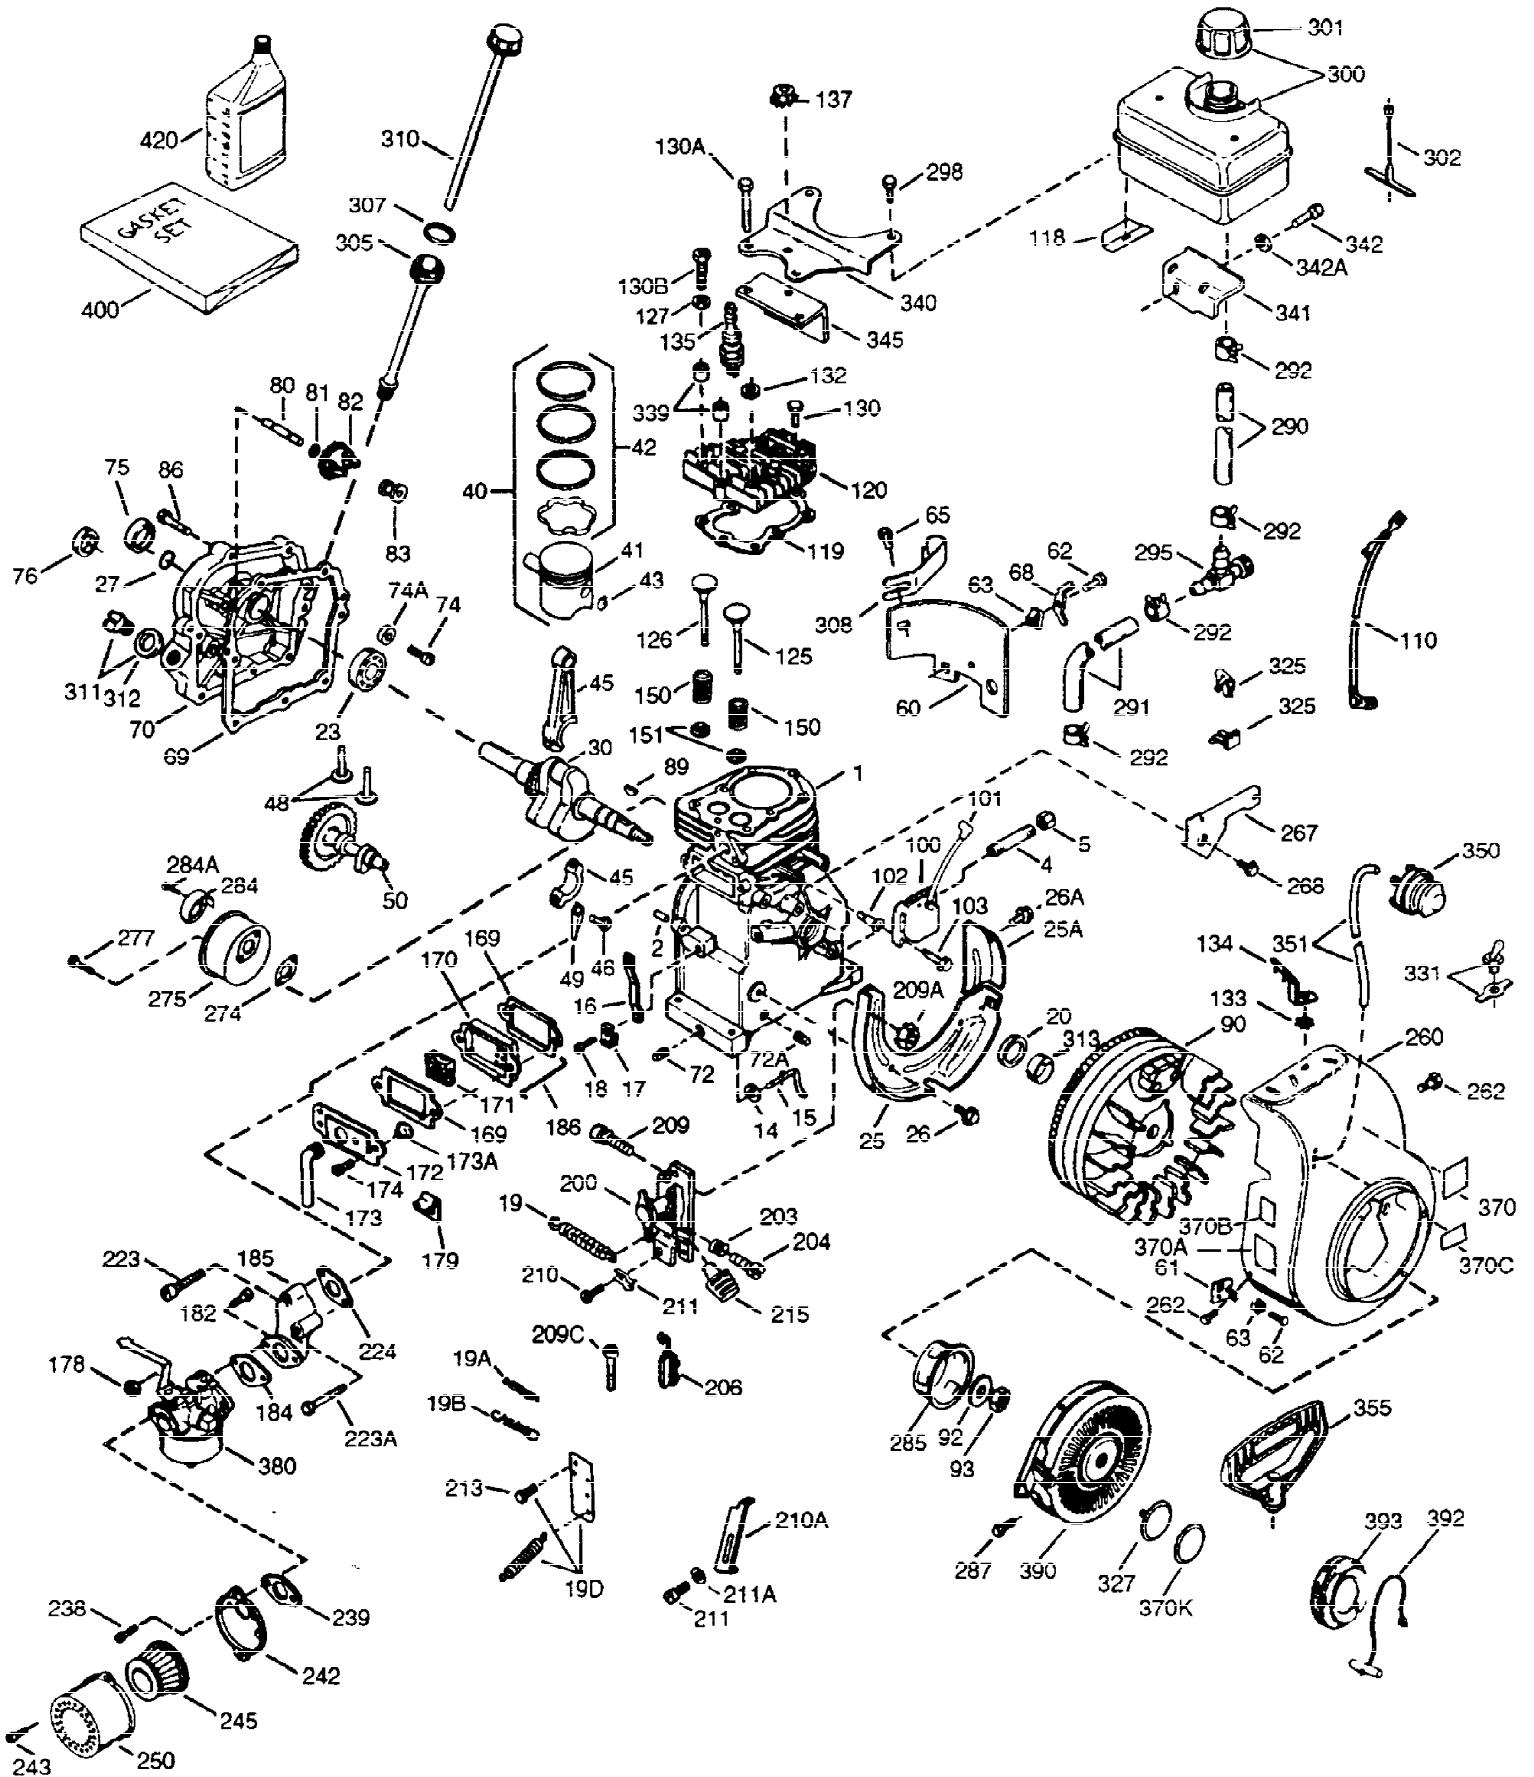

ILLUSTRATION SHOWS TYPICAL PARTS ONLY. ORDER BY PART NUMBER. PARTS NOT LISTED ARE SUPPLIED BY OEM.

VIEW 1 OF 2

| Ref # | Part Number | Qty | Description |
|-------|-------------|-----|--|
| 1 | 34708A | 1 | Cylinder (Incl. 2, 20 & 72) |
| 2 | 26727 | 2 | Dowel Pin |
| 14 | 28277 | 1 | Washer |
| 15 | 31334 | 1 | Governor Rod |
| 16 | 31336 | 1 | Governor Lever |
| 17 | 31335 | 1 | Governor Lever Clamp |
| 18 | 650548 | 1 | Screw, 8-32 x 5/16" |
| 19 | 34593 | 1 | Extension Spring |
| 20 | 32600 | 1 | Oil Seal |
| 25A | 35883 | 1 | Baffle Extension |
| 25 | 33342 | 1 | Blower Housing Baffle |
| 26A | 650926 | 1 | Screw, 8-32 x 21/64" |
| 26 | 650802 | 2 | Screw, 1/4-20 x 5/8" |
| 30 | 35902 | 1 | Crankshaft |
| 40 | 34514 | 1 | Piston, Pin & Ring Set (Std.) |
| 40 | 34515 | 1 | Piston, Pin & Ring Set (.010" OS) |
| 40 | 34516 | 1 | Piston, Pin & Ring Set (.020" OS) |
| 41 | 32538B | 1 | Piston & Pin Ass'y. (Std.) (Incl. 43) |
| 41 | 32548B | 1 | Piston & Pin Ass'y. (.010" OS) (Incl. 43) |
| 41 | 32549B | 1 | Piston & Pin Ass'y. (.020" OS) (Incl. 43) |
| 42 | 28986 | 1 | Ring Set (Std.) |
| 42 | 28987 | 1 | Ring Set (.010" OS) |
| 42 | 28988 | 1 | Ring Set (.020" OS) |
| 43 | 20381 | 2 | Piston Pin Retaining Ring |
| 45 | 30963B | 1 | Connecting Rod Ass'y. (Incl. 46 & 49) |
| 46 | 32610A | 2 | Connecting Rod Bolt |
| 48 | 27241 | 2 | Valve Lifter |
| 49 | 32654 | 1 | Oil Dipper |
| 50 | 33149A | 1 | Camshaft (BCR) |
| 60 | 29745 | 1 | Blower Housing Extension |
| 65 | 650128 | 1 | Screw, 10-24 x 1/2" |
| 69 | 27677A | 1 | * Cylinder Cover Gasket |
| 70 | 35863A | 1 | Cylinder Cover (Incl. 75 thru 86, 311 & 312) |
| 72 | 27642 | 2 | Oil Drain Plug |
| 75 | 26208 | 1 | Oil Seal |
| 80 | 30574A | 1 | Governor Shaft |
| 81 | 30590A | 1 | Washer |
| 82 | 30591 | 1 | Governor Gear Ass'y. (Incl. 81) |
| 83 | 30588A | 1 | Governor Spool |
| 86 | 650488 | 7 | Screw, 1/4-20 x 1-1/4" |
| 89 | 610961 | 1 | Flywheel Key |
| 90 | 611080 | 1 | Flywheel |
| 92 | 650815 | 1 | Belleville Washer |
| 93 | 650816 | 1 | Flywheel Nut |
| 100 | 34443A | 1 | Solid State Ignition |
| 102 | 650872 | 2 | Solid State Mounting Stud |
| 103 | 650814 | 2 | Screw, Torx T-15, 10-24 x 1" |
| 110 | 35182 | 1 | Ground Wire |
| 119 | 36437 | 1 | * Cylinder Head Gasket |
| 120 | 36438 | 1 | Cylinder Head (Incl. 131) |
| 125 | 29313C | 1 | Exhaust Valve (Std.) (Incl. 151) |
| 125 | 29315C | 1 | Exhaust Valve (1/32" OS) (Incl. 151) |
| 126 | 29314B | 1 | Intake Valve (Std.) (Incl. 151) |
| 126 | 29315C | 1 | Intake Valve (1/32" OS) (Incl. 151) |
| 130 | 6021A | 1 | Screw, 5/16-18 x 1-1/2" |