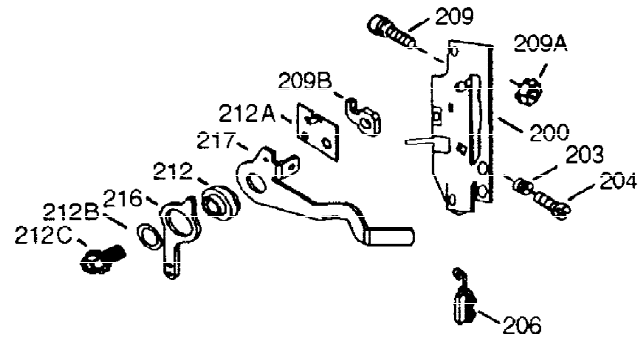

ILLUSTRATION SHOWS TYPICAL PARTS ONLY. ORDER BY PART NUMBER. PARTS NOT LISTED ARE SUPPLIED BY OEM.

VIEW 2 OF 2