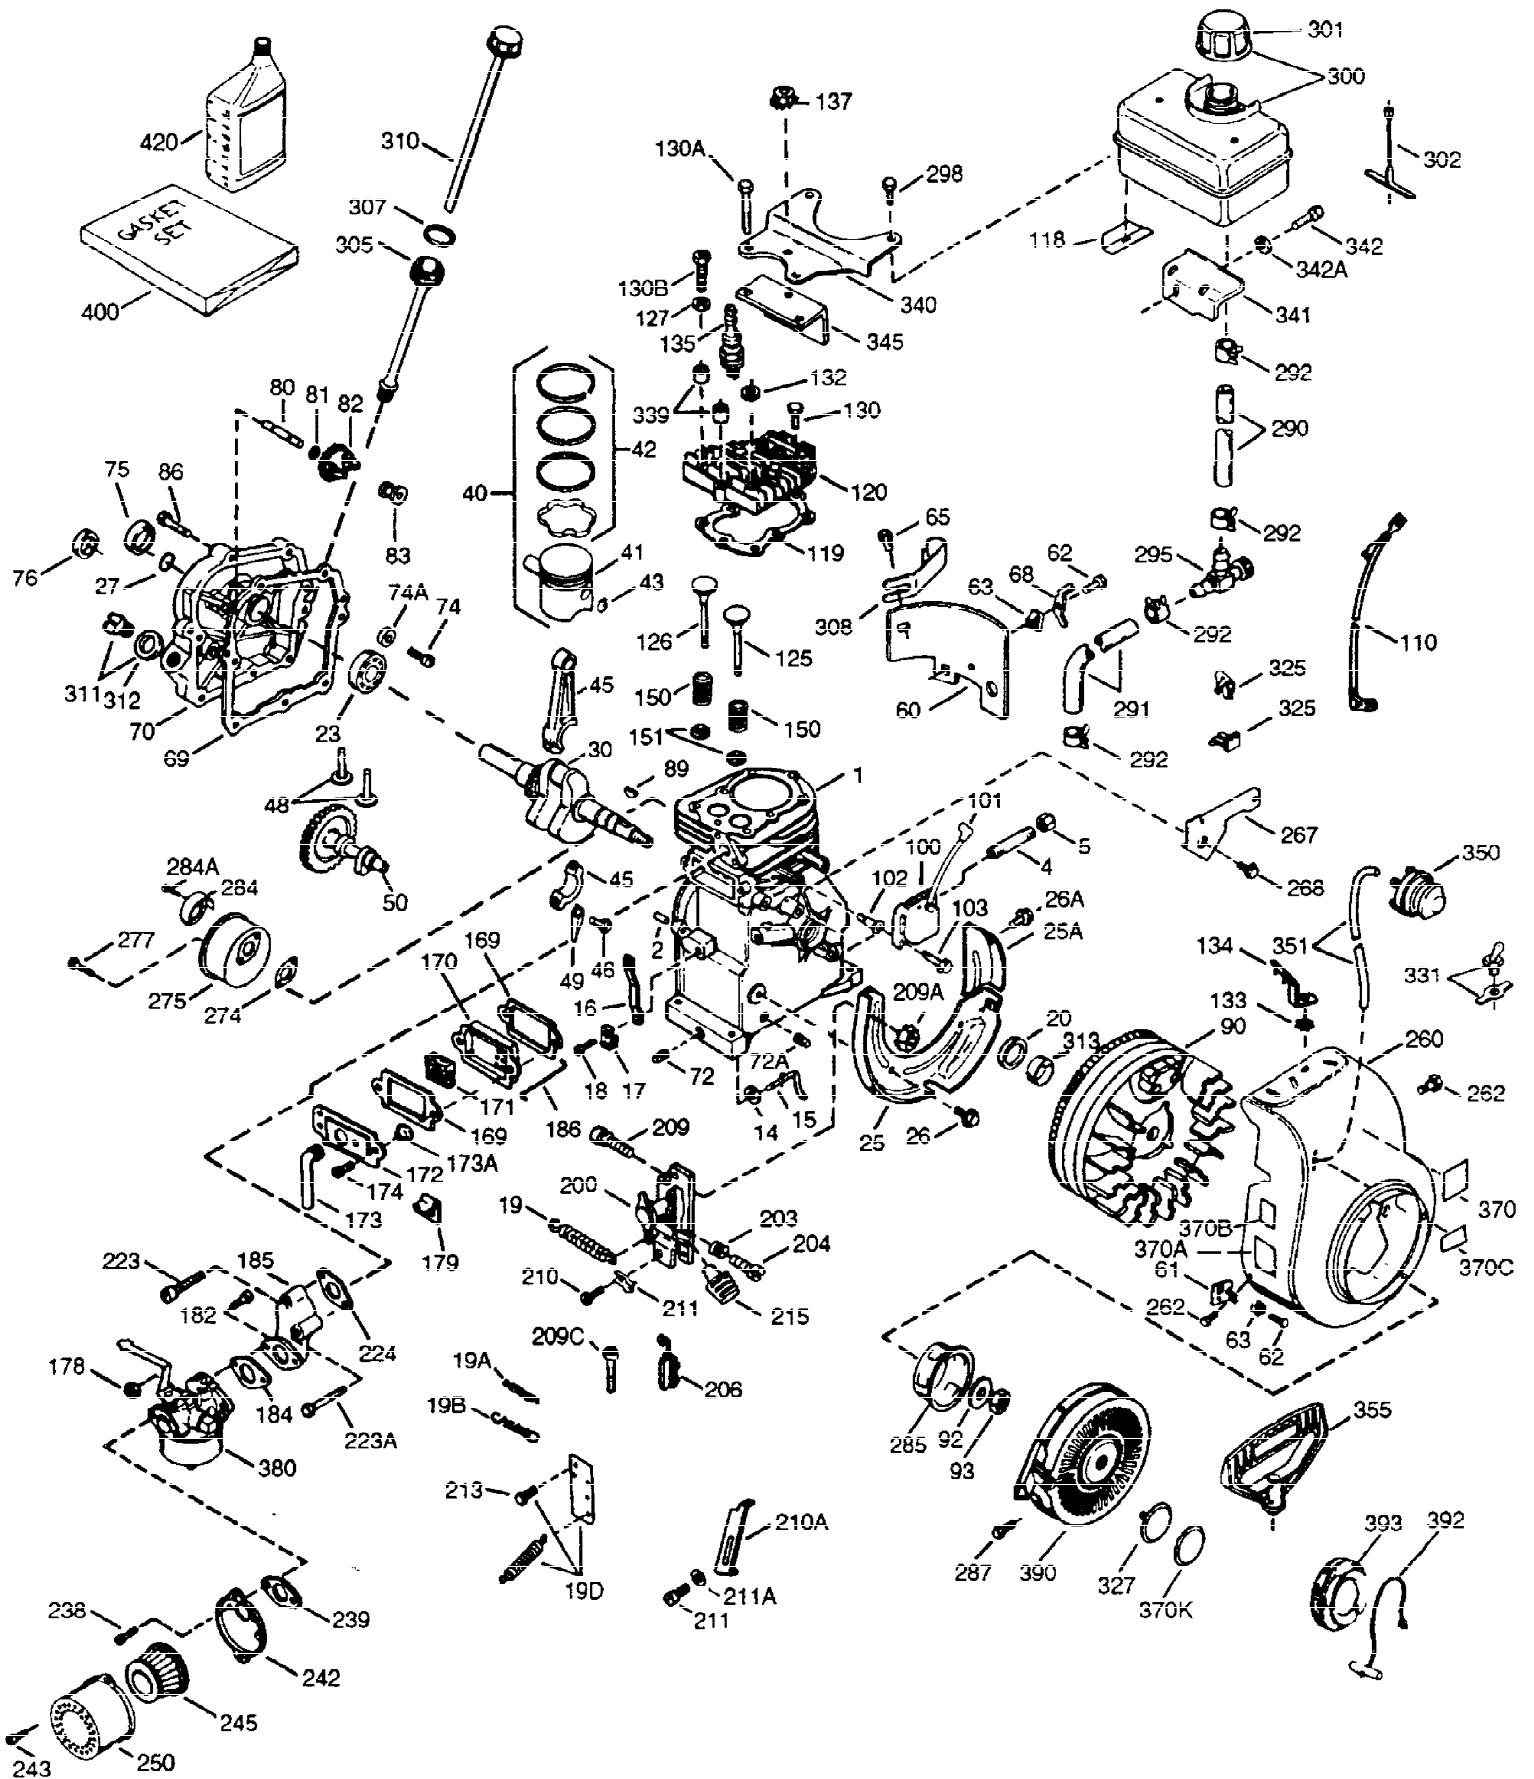

ILLUSTRATION SHOWS TYPICAL PARTS ONLY. ORDER BY PART NUMBER. PARTS NOT LISTED ARE SUPPLIED BY OEM.

VIEW 1 OF 2

Ref #	Part Number	Qty	Description
1	34755B	1	Cylinder (Incl. 2, 20 & 72)
2	26727	2	Dowel Pin
14	28277	1	Washer
15	31334	1	Governor Rod
16	31510	1	Governor Lever
17	31335	1	Governor Lever Clamp
18	650548	1	Screw, 8-32 x 5/16"
19	31426	1	Extension Spring
20	32600	1	Oil Seal
25A	35883	1	Baffle Extension
25	33342	1	Blower Housing Baffle
26A	650926	1	Screw, 8-32 x 21/64"
26	650802	2	Screw, 1/4-20 x 5/8"
30	34734A	1	Crankshaft
40	34514	1	Piston, Pin & Ring Set (Std.)
40	34515	1	Piston, Pin & Ring Set (.010" OS)
40	34516	1	Piston, Pin & Ring Set (.020" OS)
41	32538B	1	Piston & Pin Ass'y. (Std.) (Incl. 43)
41	32548B	1	Piston & Pin Ass'y. (.010" OS) (Incl. 43)
41	32549B	1	Piston & Pin Ass'y. (.020" OS) (Incl. 43)
42	28986	1	Ring Set (Std.)
42	28987	1	Ring Set (.010" OS)
42	28988	1	Ring Set (.020" OS)
43	20381	2	Piston Pin Retaining Ring
45	32875	1	Connecting Rod Ass'y. (Incl. 46 & 49)
46	32610A	2	Connecting Rod Bolt
48	27241	2	Valve Lifter
49	32654	1	Oil Dipper
50	33149A	1	Camshaft (BCR)
60	29745	1	Blower Housing Extension
65	650128	1	Screw, 10-24 x 1/2"
69	27677A	1	* Cylinder Cover Gasket
70	32700B	1	Cylinder Cover (Incl. 75 thru 86, 311 & 312)
72	27642	2	Oil Drain Plug
75	27897	1	Oil Seal
80	30574A	1	Governor Shaft
81	30590A	1	Washer
82	30591	1	Governor Gear Ass'y. (Incl. 81)
83	30588A	1	Governor Spool
86	650488	7	Screw, 1/4-20 x 1-1/4"
89	610961	1	Flywheel Key
90	611080	1	Flywheel
92	650815	1	Belleville Washer
93	650816	1	Flywheel Nut
100	34443A	1	Solid State Ignition
101	610118	1	Spark Plug Cover
102	650872	2	Solid State Mounting Stud
103	650814	2	Screw, Torx T-15, 10-24 x 1
110	35182	1	Ground Wire
119	36437	1	* Cylinder Head Gasket
120	36438	1	Cylinder Head (Incl. 131)
125	29313C	1	Exhaust Valve (Std.) (Incl. 151)
125	29315C	1	Exhaust Valve (1/32" OS) (Incl. 151)
126	29314B	1	Intake Valve (Std.) (Incl. 151)
126	29315C	1	Intake Valve (1/32" OS) (Incl. 151)