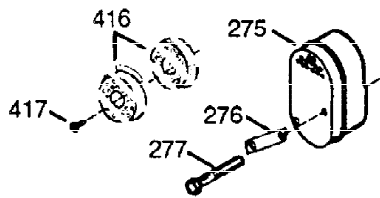

ILLUSTRATION SHOWS TYPICAL PARTS ONLY. ORDER BY PART NUMBER. PARTS NOT LISTED ARE SUPPLIED BY OEM.

VIEW 2 OF 2