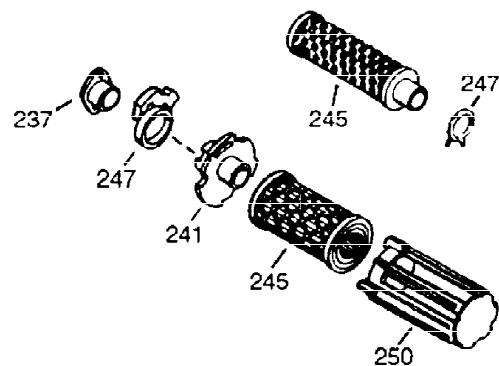

ILLUSTRATION SHOWS TYPICAL PARTS ONLY. ORDER BY PART NUMBER. PARTS NOT LISTED ARE SUPPLIED BY OEM.

VIEW 2 OF 2