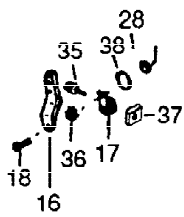

ILLUSTRATION SHOWS TYPICAL PARTS ONLY. ORDER BY PART NUMBER. PARTS NOT LISTED ARE SUPPLIED BY OEM.

VIEW 2 OF 2