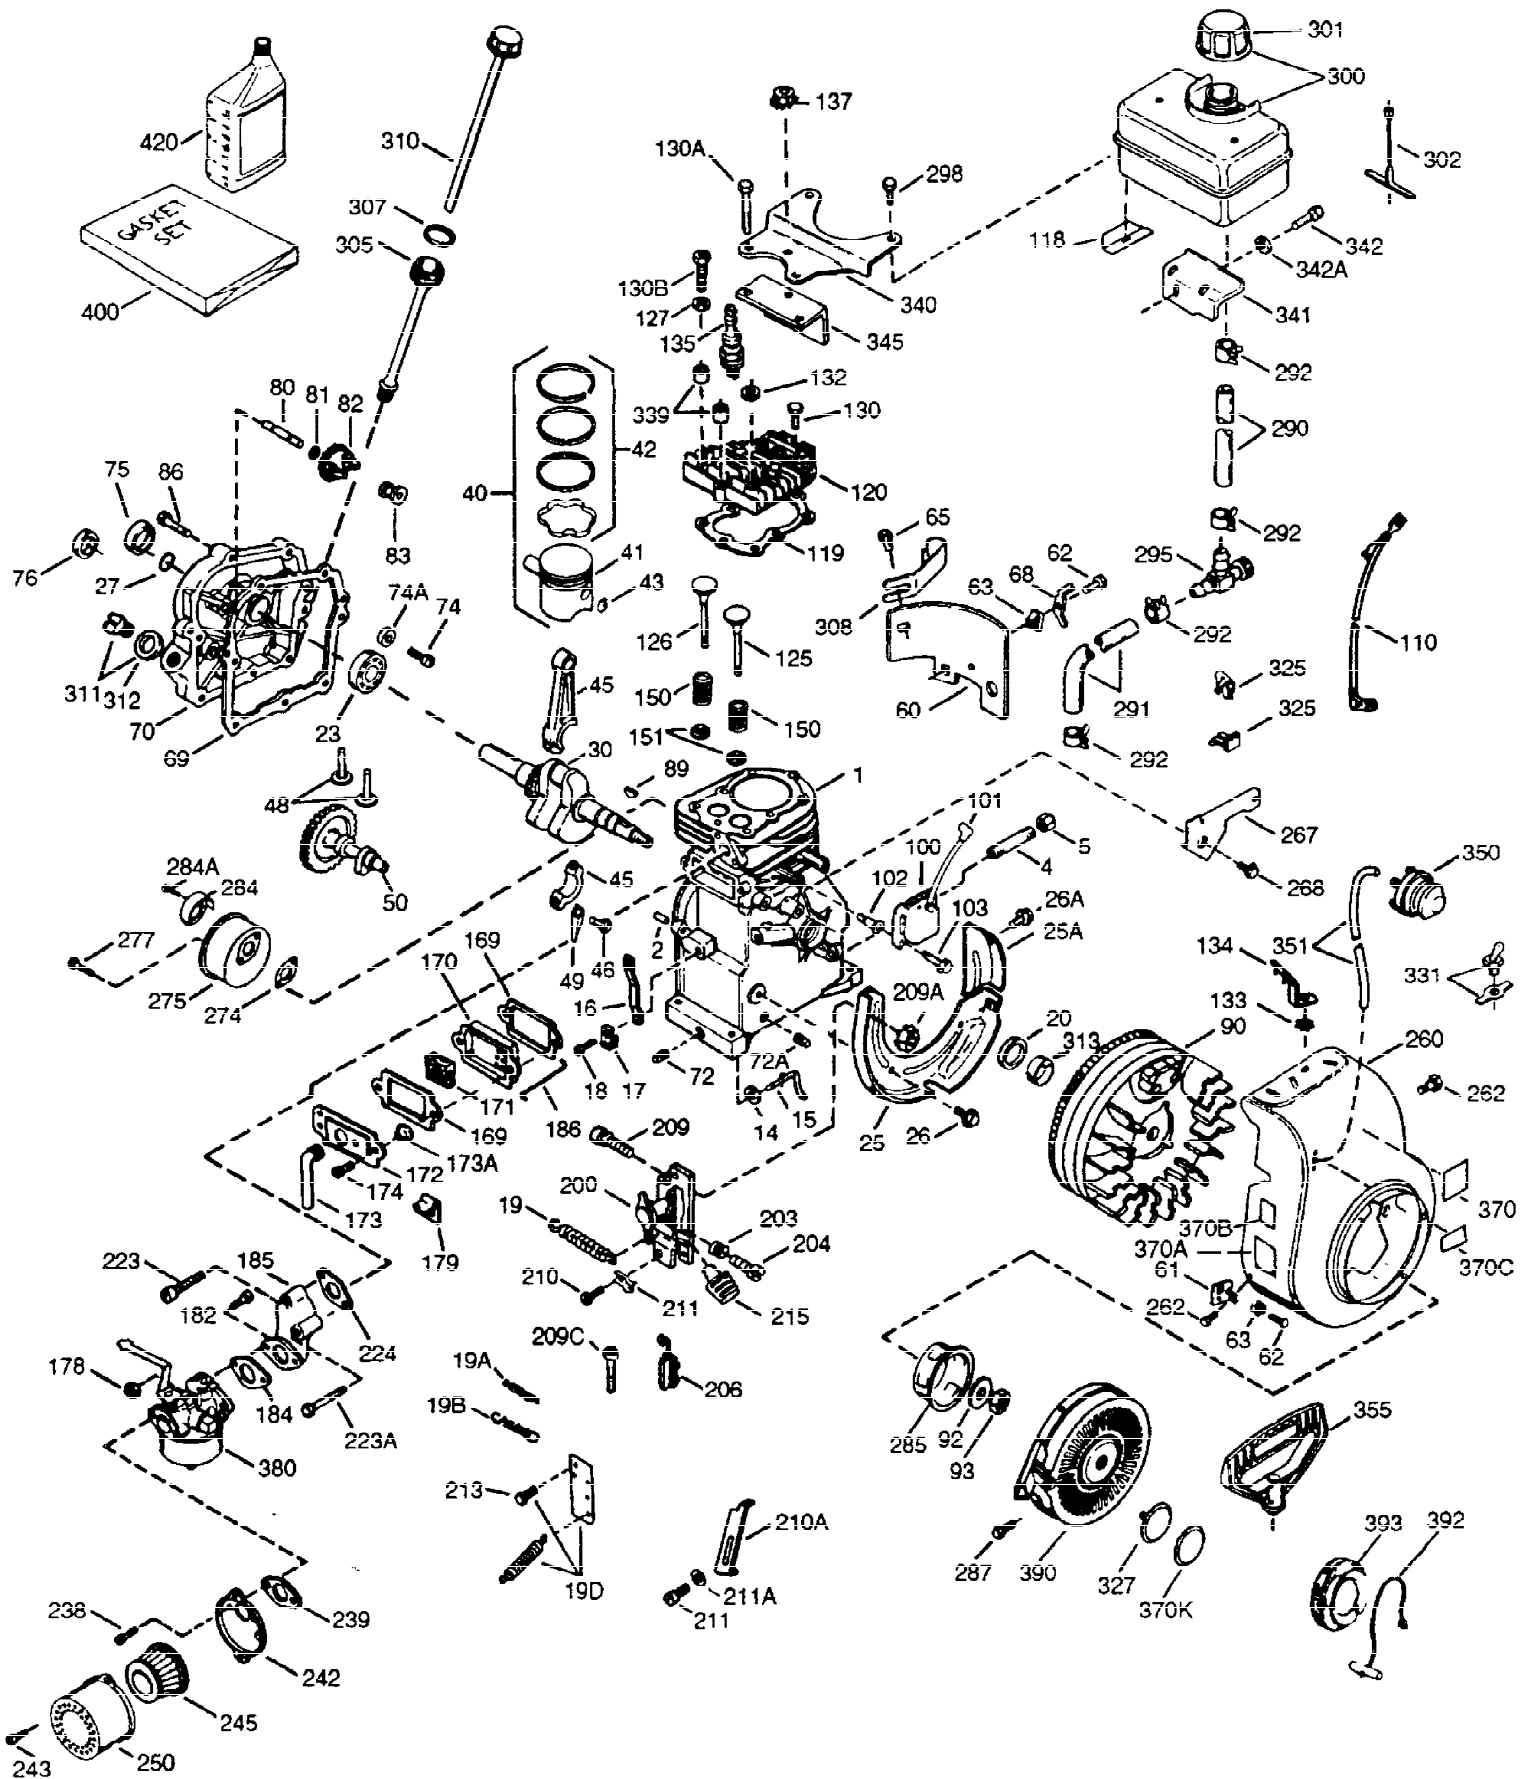

ILLUSTRATION SHOWS TYPICAL PARTS ONLY. ORDER BY PART NUMBER. PARTS NOT LISTED ARE SUPPLIED BY OEM.

VIEW 1 OF 2

Ref #	Part Number	Qty	Description
1	36560	1	Cylinder (Incl. 2,20,72 & 125)
2	26727	2	Dowel Pin
14	28277	1	Washer
15	31334	1	Governor Rod
16	31336	1	Governor Lever
17	31335	1	Governor Lever Clamp
18	650548	1	Screw, 8-32 x 5/16"
19	34593	1	Extension Spring
20	32600	1	Oil Seal
25	36552	1	Blower Housing Baffle (Incl. 262)
25A	35883	1	Baffle Extension
26A	650926	1	Screw, 8-32 x 21/64"
26	650802	2	Screw, 1/4-20 x 5/8"
30	35032	1	Crankshaft
40	34514	1	Piston, Pin & Ring Set (Std.)
40	34515	1	Piston, Pin & Ring Set (.010" OS)
40	34516	1	Piston, Pin & Ring Set (.020" OS)
41	32538B	1	Piston & Pin Ass'y (Std.) (Incl. 43)
41	32548B	1	Piston & Pin Ass'y (.010" OS) (Incl. 43)
41	32549B	1	Piston & Pin Ass'y (.020" OS) (Incl. 43)
42	28986	1	Ring Set (Std.)
42	28987	1	Ring Set (.010" OS)
42	28988	1	Ring Set (.020" OS)
43	20381	2	Piston Pin Retaining Ring
45	30963B	1	Connecting Rod Ass'y (Incl. 46 & 49)
46	32610A	2	Connecting Rod Bolt
48	27241	2	Valve Lifter
49	28594	1	Oil Dipper
50	33149A	1	Camshaft (BCR)
60	29745	1	Blower Housing Extension
65	650128	1	Screw, 10-24 x 1/2"
69	27677A	1	* Cylinder Cover Gasket
70	35863A	1	Cylinder Cover (Incl. 75 thru 83, 311 & 312)
72	27642	2	Oil Drain Plug
75	26208	1	Oil Seal
80	30574A	1	Governor Shaft
81	30590A	1	Washer
82	30591	1	Governor Gear Ass'y (Incl. 81)
83	30588A	1	Governor Spool
86	650488	7	Screw, 1/4-20 x 1-1/4"
89	610961	1	Flywheel Key
90	611195	1	Flywheel
92	650815	1	Belleville Washer
93	650816	1	Flywheel Nut
100	34443A	1	Solid State Ignition
101	610118	1	Spark Plug Cover
102	650872	2	Solid State Mounting Stud
103	651007	2	Screw, Torx T-15, 10-24 x 15/16"
110	35182	1	Ground Wire
119	36437	1	* Cylinder Head Gasket
120	36438	1	Cylinder Head (Incl. 130)
125	36471	1	Exhaust Valve (Std.) (Incl. 151)
125	36472	1	Exhaust Valve (1/32" OS) (Incl. 151)
126	29314B	1	Intake Valve (Std.) (Incl. 151)
126	29315C	1	Intake Valve (1/32" OS) (Incl. 151)