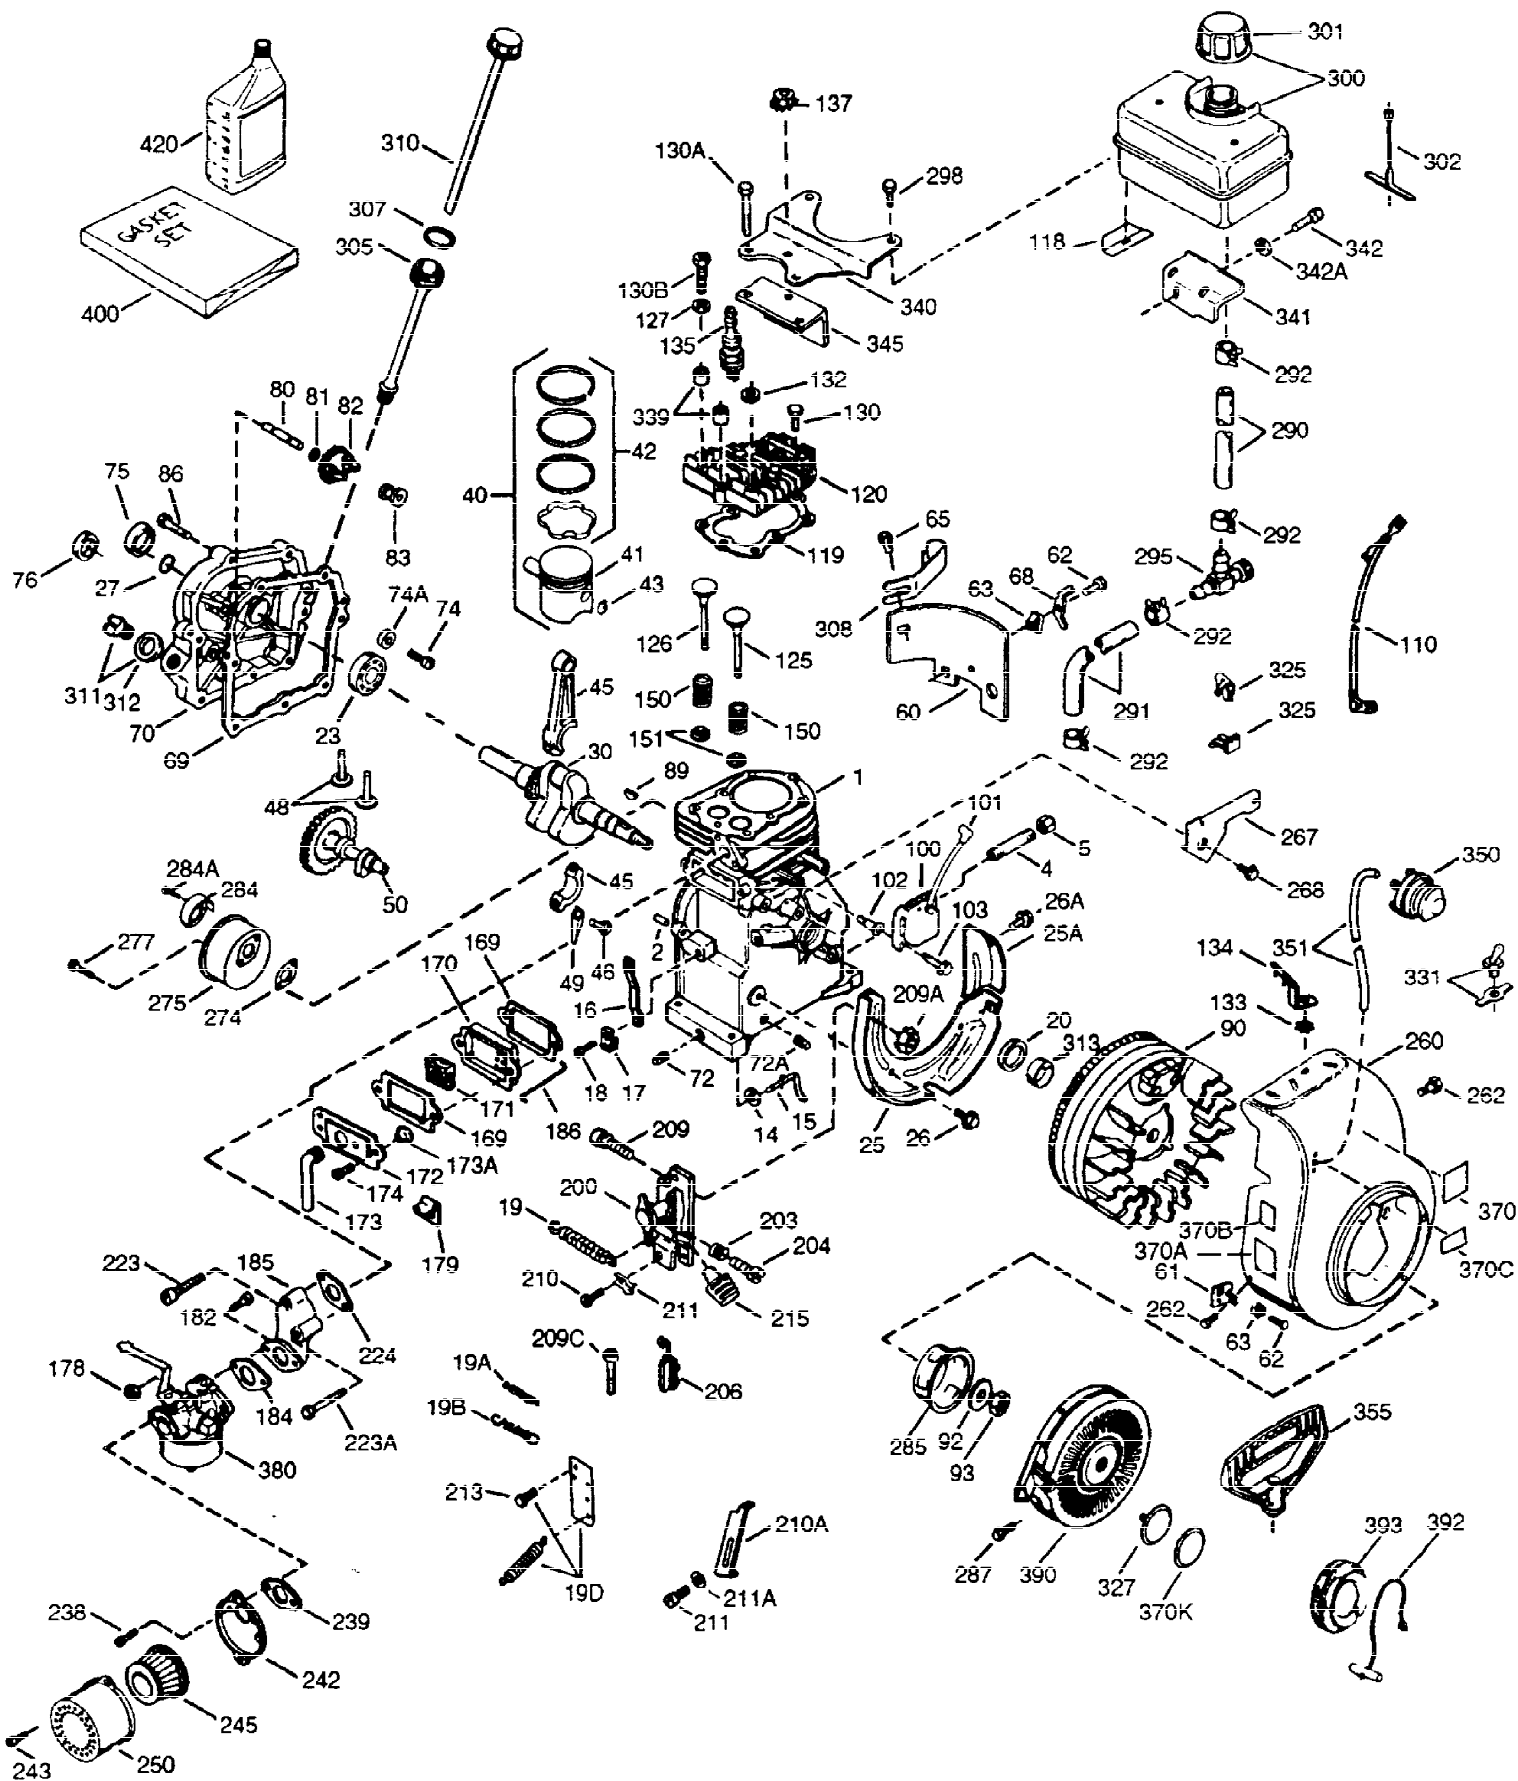

ILLUSTRATION SHOWS TYPICAL PARTS ONLY. ORDER BY PART NUMBER. PARTS NOT LISTED ARE SUPPLIED BY OEM.

VIEW 1 OF 2

Ref #	Part Number	Qty	Description
1	35115A	1	Cylinder (Incl. 2, 20 & 72)
2	26727	2	Dowel Pin
14	28277	1	Washer
15	31334	1	Governor Rod
16	31336	1	Governor Lever
17	31335	1	Governor Lever Clamp
18	650548	1	Screw, 8-32 x 5/16"
19	34593	1	Extension Spring
20	32600	1	Oil Seal
25A	35883	1	Baffle Extension
25	33342	1	Blower Housing Baffle
26A	650926	1	Screw, 8-32 x 21/64"
26	650802	2	Screw, 1/4-20 x 5/8"
30	35902	1	Crankshaft
40	34514	1	Piston, Pin & Ring Set (Std.)
40	34515	1	Piston, Pin & Ring Set (.010" OS)
40	34516	1	Piston, Pin & Ring Set (.020" OS)
41	32538B	1	Piston & Pin Ass'y. (Std.) (Incl. 43)
41	32548B	1	Piston & Pin Ass'y. (.010" OS) (Incl. 43)
41	32549B	1	Piston & Pin Ass'y. (.020" OS) (Incl. 43)
42	28986	1	Ring Set (Std.)
42	28987	1	Ring Set (.010" OS)
42	28988	1	Ring Set (.020" OS)
43	20381	2	Piston Pin Retaining Ring
45	30963B	1	Connecting Rod Ass'y. (Incl. 46 & 49)
46	32610A	2	Connecting Rod Bolt
48	27241	2	Valve Lifter
49	32654	1	Oil Dipper
50	33149A	1	Camshaft (BCR)
60	29745	1	Blower Housing Extension
65	650128	1	Screw, 10-24 x 1/2"
69	27677A	1	* Cylinder Cover Gasket
70	34683A	1	Cylinder Cover (Incl. 75 thru 83)
72	27642	2	Oil Drain Plug
75	26208	1	Oil Seal
80	30574A	1	Governor Shaft
81	30590A	1	Washer
82	30591	1	Governor Gear Ass'y. (Incl. 81)
83	30588A	1	Governor Spool
86	650488	7	Screw, 1/4-20 x 1-1/4"
89	610961	1	Flywheel Key
90	611080	1	Flywheel
92	650815	1	Belleville Washer
93	650816	1	Flywheel Nut
100	34443A	1	Solid State Ignition
102	650872	2	Solid State Mounting Stud
103	650814	2	Screw, Torx T-15, 10-24 x 1"
110	35182	1	Ground Wire
119	36437	1	* Cylinder Head Gasket
120	36438	1	Cylinder Head (Incl. 131)
125	29313C	1	Exhaust Valve (Std.) (Incl. 151)
125	29315C	1	Exhaust Valve (1/32" OS) (Incl. 151)
126	29314B	1	Intake Valve (Std.) (Incl. 151)
126	29315C	1	Intake Valve (1/32" OS) (Incl. 151)
130	6021A	1	Screw, 5/16-18 x 1-1/2"