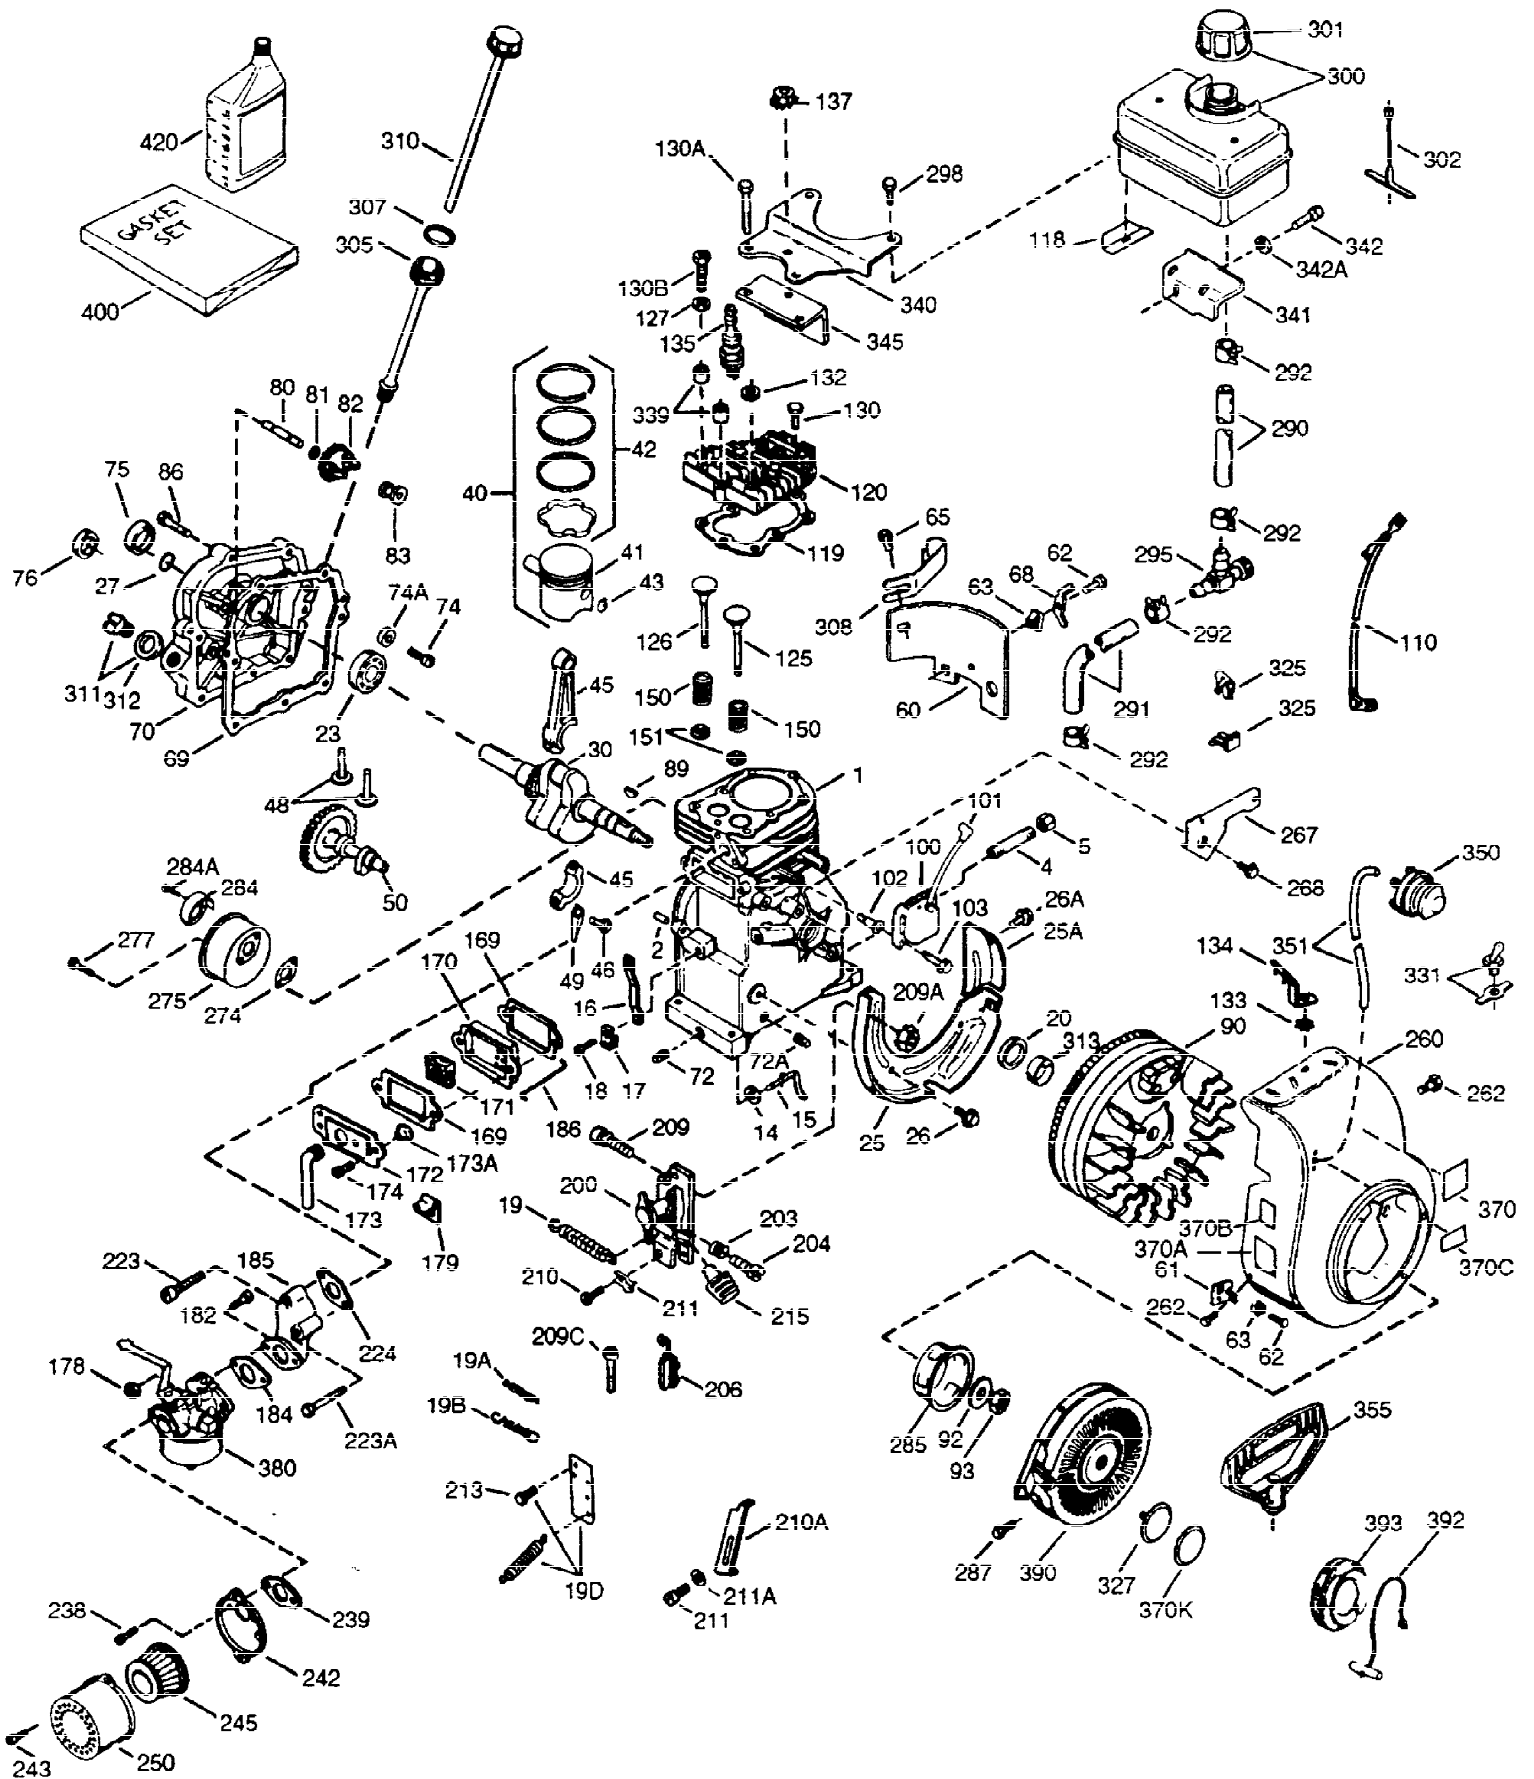

ILLUSTRATION SHOWS TYPICAL PARTS ONLY. ORDER BY PART NUMBER. PARTS NOT LISTED ARE SUPPLIED BY OEM.

VIEW 1 OF 2

Ref #	Part Number	Qty	Description
1	36591	1	Cylinder (Incl. 2,20,72 & 125)
2	26727	2	Dowel Pin
14	28277	1	Washer
15	31334	1	Governor Rod
16	31336	1	Governor Lever
17	31335	1	Governor Lever Clamp
18	650548	1	Screw, 8-32 x 5/16"
19	34593	1	Extension Spring
20	32600	1	Oil Seal
25	36552	1	Blower Housing Baffle (Incl. 262)
25A	35883	1	Baffle Extension
26A	650926	1	Screw, 8-32 x 21/64"
26	650802	2	Screw, 1/4-20 x 5/8"
30	35902	1	Crankshaft
40	34514	1	Piston, Pin & Ring Set (Std.)
40	34515	1	Piston, Pin & Ring Set (.010" OS)
40	34516	1	Piston, Pin & Ring Set (.020" OS)
41	32538B	1	Piston & Pin Ass'y. (Std.) (Incl. 43)
41	32548B	1	Piston & Pin Ass'y. (.010" OS) (Incl. 43)
41	32549B	1	Piston & Pin Ass'y. (.020" OS) (Incl. 43)
42	28986	1	Ring Set (Std.)
42	28987	1	Ring Set (.010" OS)
42	28988	1	Ring Set (.020" OS)
43	20381	2	Piston Pin Retaining Ring
45	30963B	1	Connecting Rod Ass'y. (Incl. 46 & 49)
46	32610A	2	Connecting Rod Bolt
48	27241	2	Valve Lifter
49	28594	1	Oil Dipper
50	33149A	1	Camshaft (BCR)
60	29745	1	Blower Housing Extension
65	650128	1	Screw, 10-24 x 1/2"
69	27677A	1	* Cylinder Cover Gasket
70	34683A	1	Cylinder Cover (Incl. 75 thru 83, 311 & 312)
72	27642	2	Oil Drain Plug
75	26208	1	Oil Seal
80	30574A	1	Governor Shaft
81	30590A	1	Washer
82	30591	1	Governor Gear Ass'y. (Incl. 81)
83	30588A	1	Governor Spool
86	650488	7	Screw, 1/4-20 x 1-1/4"
89	610961	1	Flywheel Key
90	611195	1	Flywheel
92	650815	1	Belleville Washer
93	650816	1	Flywheel Nut
100	34443A	1	Solid State Ignition
102	650872	2	Solid State Mounting Stud
103	651007	2	Screw, Torx T-15, 10-24 x 15/16"
110	35182	1	Ground Wire
119	36437	1	* Cylinder Head Gasket
120	36438	1	Cylinder Head (Incl. 130)
125	36471	1	Exhaust Valve (Std.) (Incl. 151)
125	36472	1	Exhaust Valve (1/32" OS) (Incl. 151)
126	29314B	1	Intake Valve (Std.) (Incl. 151)
126	29315C	1	Intake Valve (1/32" OS) (Incl. 151)
130	650694A	7	Screw, 5/16-18 x 2"