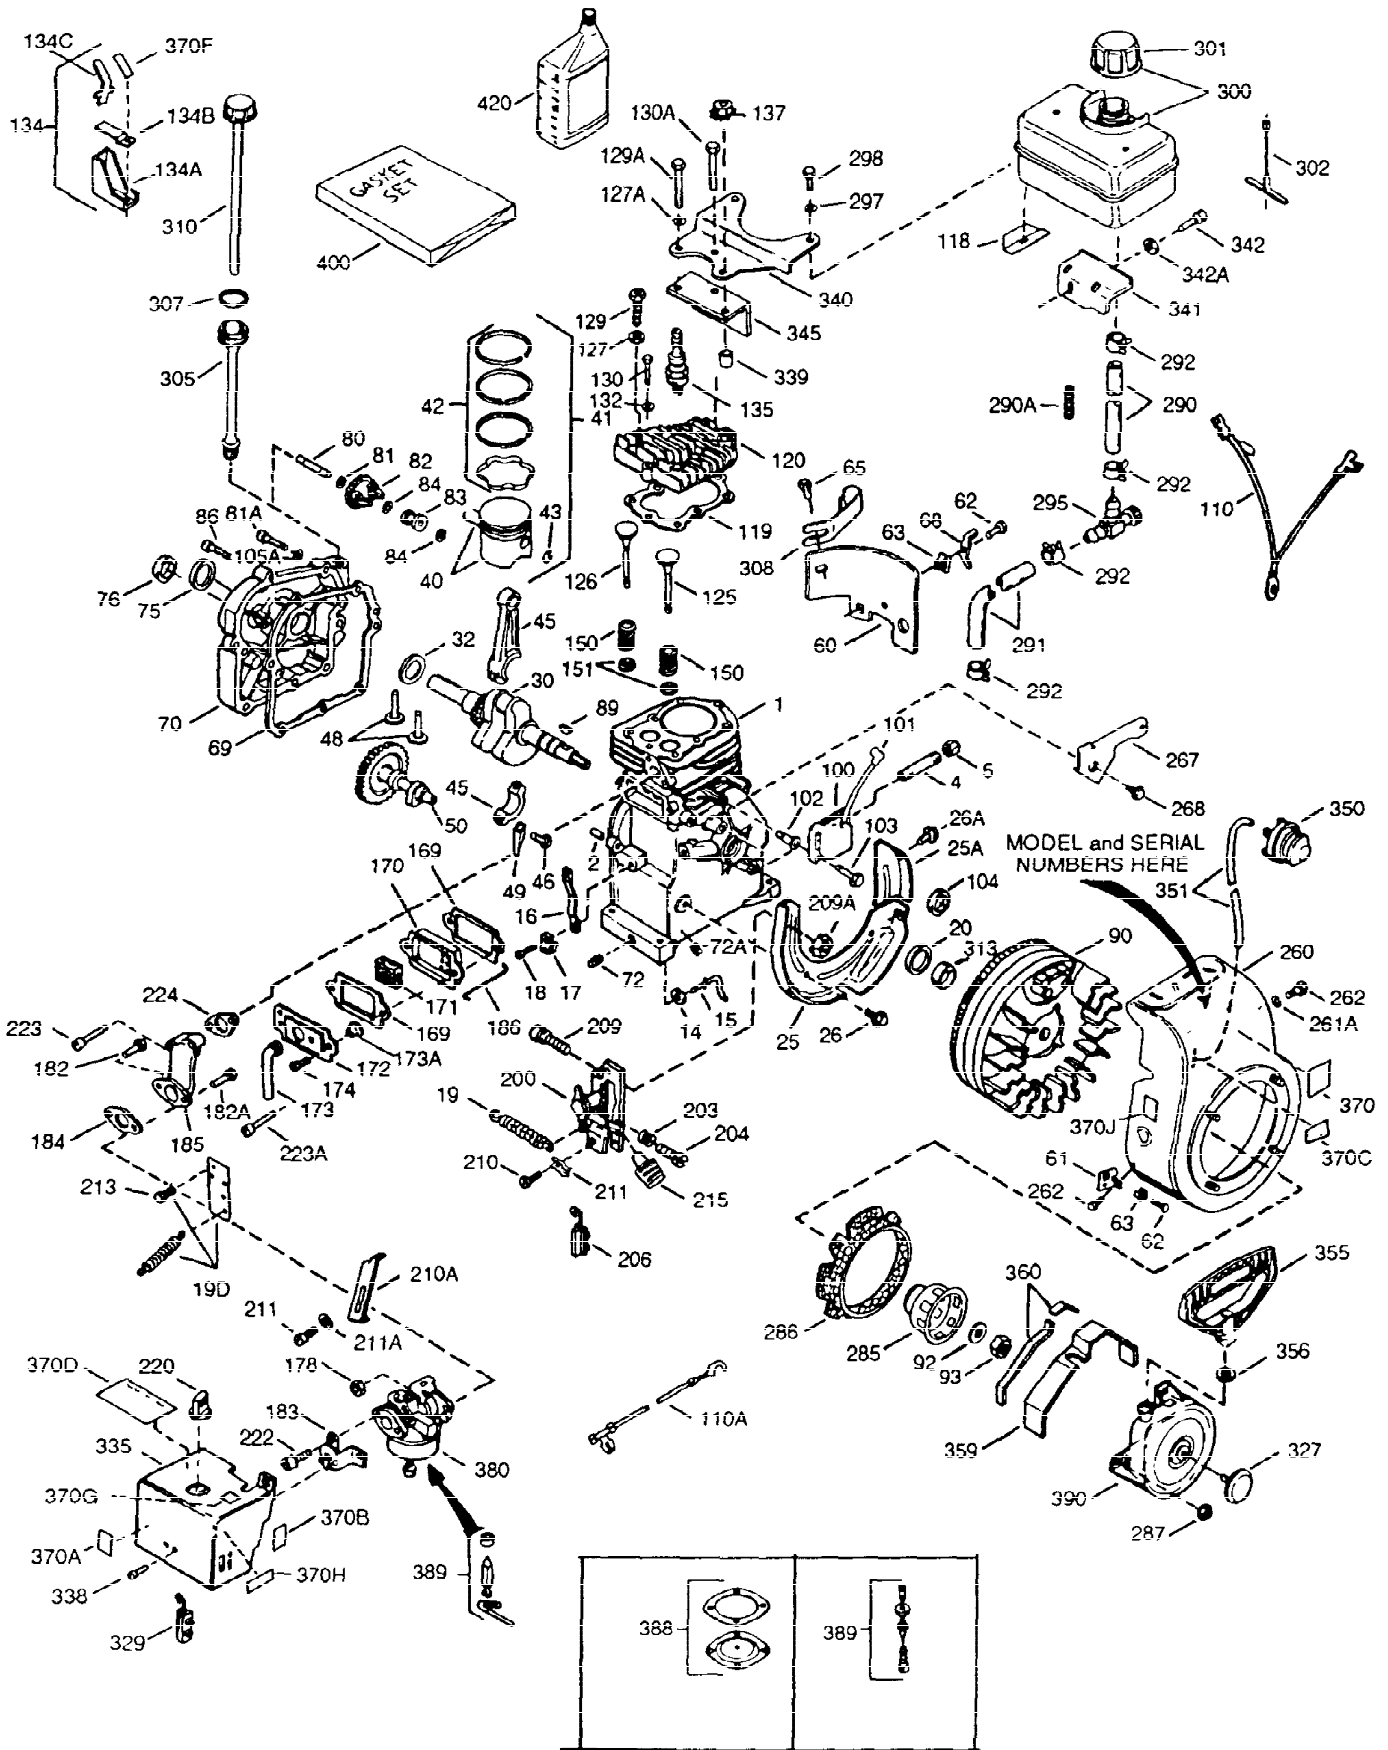

ILLUSTRATION SHOWS TYPICAL PARTS ONLY. ORDER BY PART NUMBER. PARTS NOT LISTED ARE SUPPLIED BY OEM

Ref #	Part Number	Qty	Description
1	36591	1	Cylinder (Incl. 2,20,72 & 125)
2	26727	2	Dowel Pin
14	28277	1	Washer
15	31334	1	Governor Rod
16	31336	1	Governor Lever
17	31335	1	Governor Lever Clamp
18	651018	1	Screw, Torx T-15, 8-32 x 19/64"
19	34593	1	Extension Spring
20	32600	1	Oil Seal
25	36552	1	Blower Housing Baffle (Incl. 262)
25A	35883	1	Baffle Extension
26A	650926	1	Screw, 8-32 x 21/64"
26	650802	2	Screw, 1/4-20 x 5/8"
30	35902	1	Crankshaft
40	40020	1	Piston, Pin & Ring Set (Std.)
40	40021	1	Piston, Pin & Ring Set (.010" OS)
41	40018	1	Piston & Pin Ass'y. (Std.) (Incl. 43)
41	40019	1	Piston & Pin Ass'y. (.010" OS) (Incl. 43)
42	40022	1	Ring Set (Std.)
42	40023	1	Ring Set (.010" OS)
43	20381	2	Piston Pin Retaining Ring
45	30963B	1	Connecting Rod Ass'y. (Incl. 46 & 49)
46	32610A	2	Connecting Rod Bolt
48	27241	2	Valve Lifter
49	28594	1	Oil Dipper
50	32197A	1	Camshaft (MCR)
60	29745	1	Blower Housing Extension
65	650128	1	Screw, 10-24 x 1/2"
69	27677A	1	* Cylinder Cover Gasket
70	34683A	1	Cylinder Cover (Incl. 75 thru 83,311)
72	27642	2	Oil Drain Plug
75	26208	1	Oil Seal
80	30574A	1	Governor Shaft
81	30590A	1	Washer
82	30591	1	Governor Gear Ass'y. (Incl. 81)
83	30588A	1	Governor Spool
86	650488	7	Screw, 1/4-20 x 1-1/4"
89	610961	1	Flywheel Key
90	611195	1	Flywheel
92	650815	1	Belleville Washer
93	650816	1	Flywheel Nut
100	34443A	1	Solid State Ignition
102	651024	2	Solid State Mounting Stud
103	651007	2	Screw, Torx T-15, 10-24 x 15/16"
110	35182	1	Ground Wire
119	36437	1	* Cylinder Head Gasket
120	36438	1	Cylinder Head (Incl. 119 & 130)
125	36471	1	Exhaust Valve (Std.) (Incl. 151)
125	36472	1	Exhaust Valve (1/32" OS) (Incl. 151)
126	29314C	1	Intake Valve (Std.) (Incl. 151)
126	29315C	1	Intake Valve (1/32" OS) (Incl. 151)
130	650694A	7	Screw, 5/16-18 x 2"
130A	6021A	1	Screw, 5/16-18 x 1-1/2"
132	650708	1	Washer
135	33636	1	Spark Plug (RJ17LM)