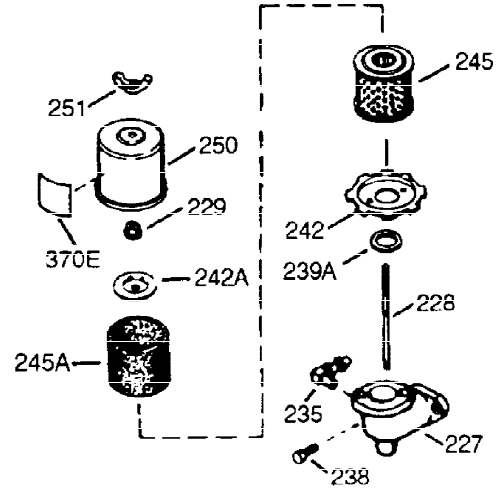

ILLUSTRATION SHOWS TYPICAL PARTS ONLY. ORDER BY PART NUMBER. PARTS NOT LISTED ARE SUPPLIED BY OEM.

VIEW 2 OF 2