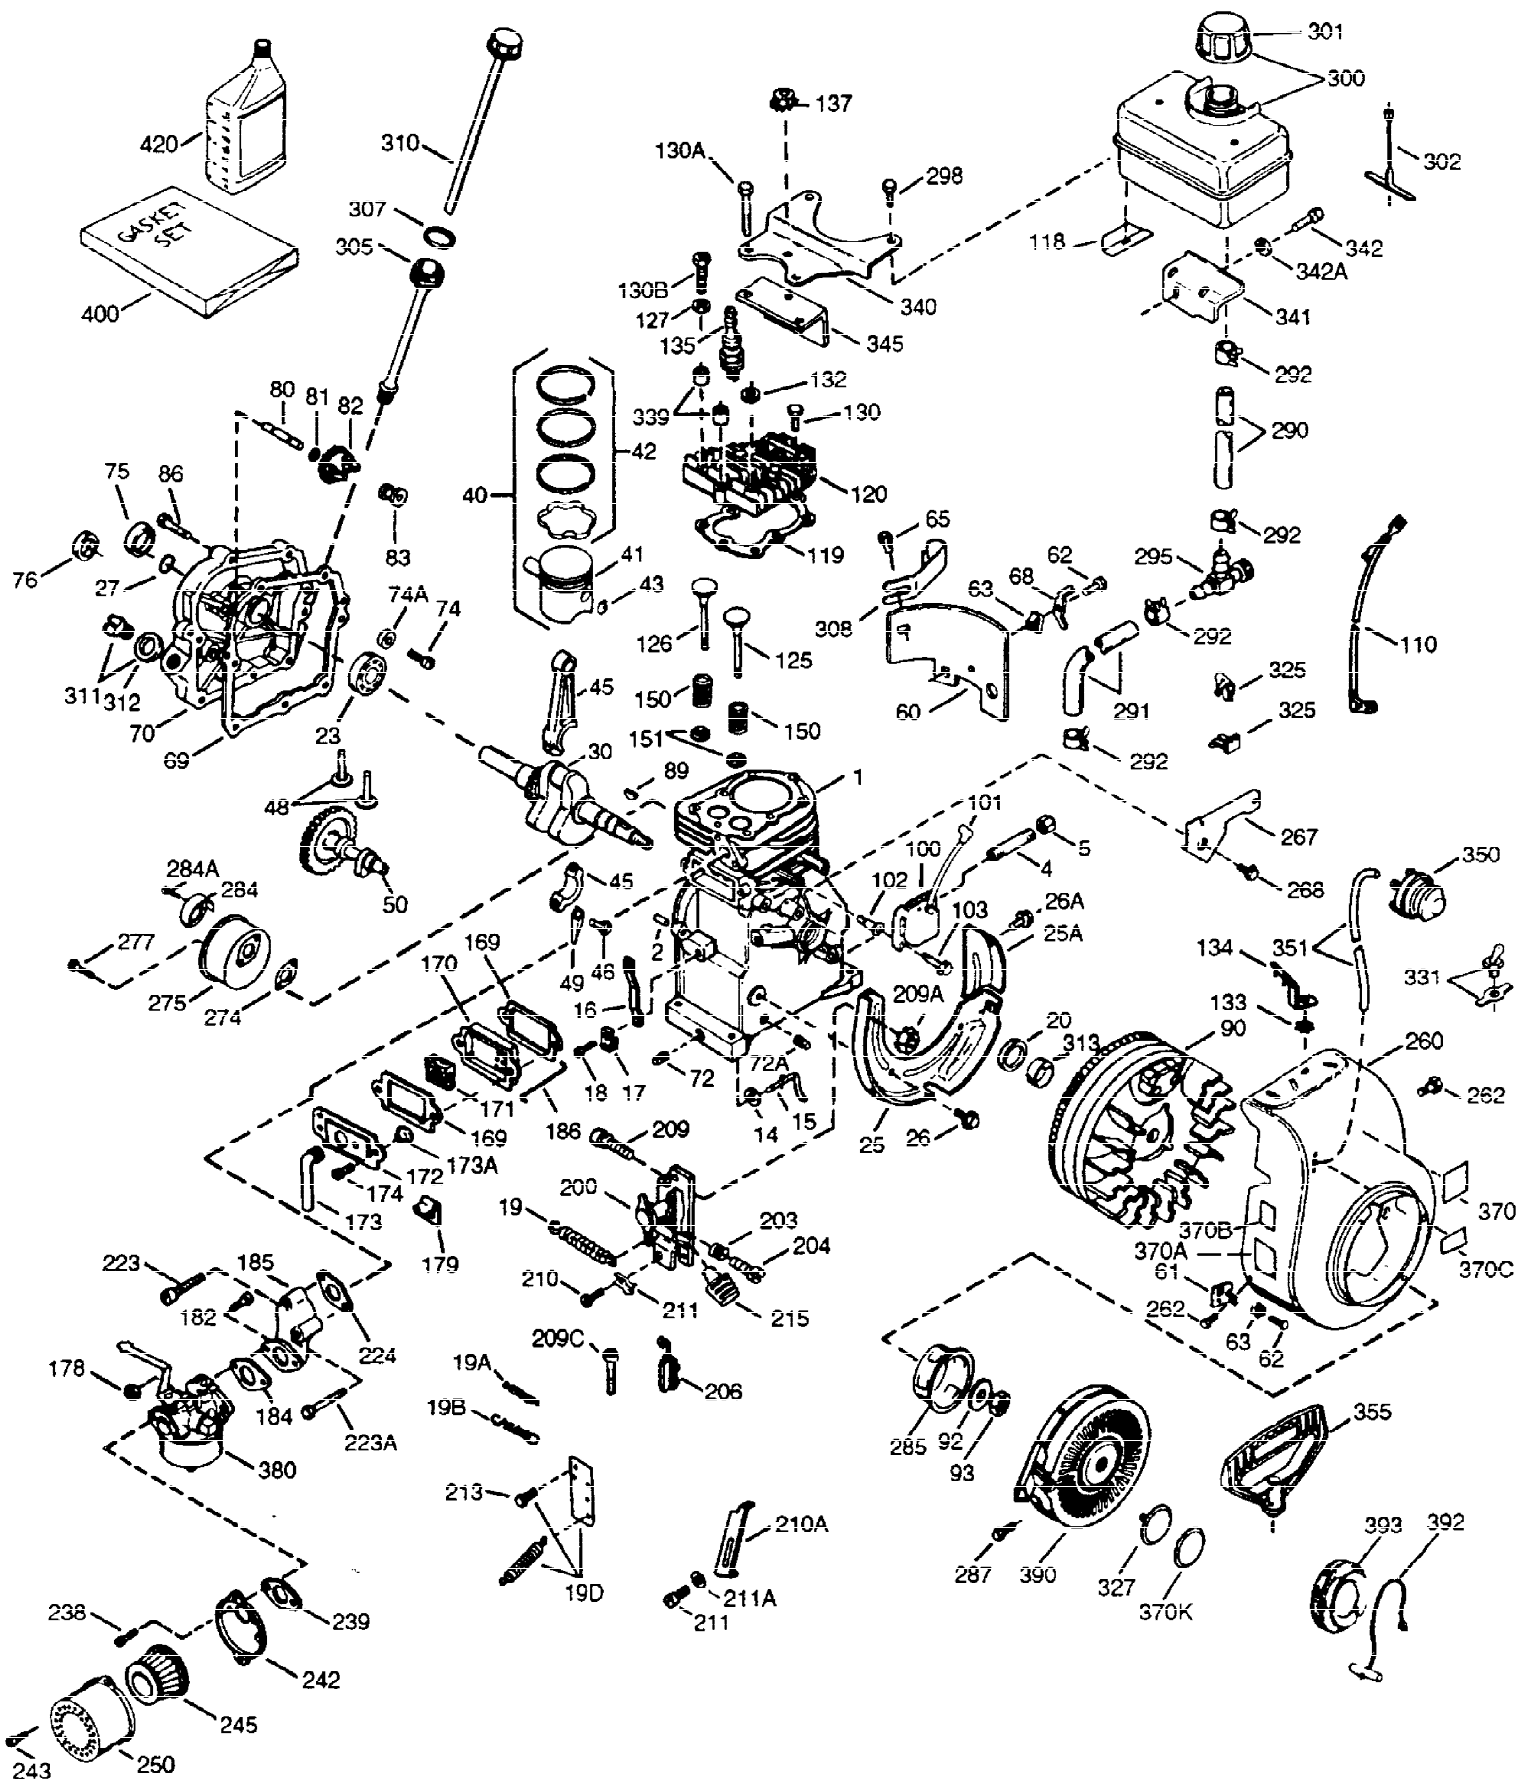

ILLUSTRATION SHOWS TYPICAL PARTS ONLY. ORDER BY PART NUMBER. PARTS NOT LISTED ARE SUPPLIED BY OEM.

VIEW 1 OF 2

Ref #	Part Number	Qty	Description
1	36560	1	Cylinder (Incl. 2,20,72 & 125)
2	26727	2	Dowel Pin
14	28277	1	Washer
15	31334	1	Governor Rod
16	31336	1	Governor Lever
17	31335	1	Governor Lever Clamp
18	650548	1	Screw, 8-32 x 5/16"
19	34593	1	Extension Spring
20	32600	1	Oil Seal
25A	35883	1	Baffle Extension
25	36552	1	Blower Housing Baffle (Incl. 262)
26	650802	2	Screw, 1/4-20 x 5/8"
26A	650926	1	Screw, 8-32 x 21/64"
30	35902	1	Crankshaft
40	34514	1	Piston, Pin & Ring Set (Std.)
40	34515	1	Piston, Pin & Ring Set (.010" OS)
40	34516	1	Piston, Pin & Ring Set (.020" OS)
41	32538B	1	Piston & Pin Ass'y. (Std.) (Incl. 43)
41	32548B	1	Piston & Pin Ass'y. (.010" OS) (Incl. 43)
41	32549B	1	Piston & Pin Ass'y. (.020" OS) (Incl. 43)
42	28986	1	Ring Set (Std.)
42	28987	1	Ring Set (.010" OS)
42	28988	1	Ring Set (.020" OS)
43	20381	2	Piston Pin Retaining Ring
45	30963B	1	Connecting Rod Ass'y. (Incl. 46 & 49)
46	32610A	2	Connecting Rod Bolt
48	27241	2	Valve Lifter
49	28594	1	Oil Dipper
50	33149A	1	Camshaft (BCR)
60	29745	1	Blower Housing Extension
65	650128	1	Screw, 10-24 x 1/2"
69	27677A	1	* Cylinder Cover Gasket
70	35863A	1	Cylinder Cover (Incl. 75 thru 83, 311 & 312)
72	27642	2	Oil Drain Plug
75	26208	1	Oil Seal
80	30574A	1	Governor Shaft
81	30590A	1	Washer
82	30591	1	Governor Gear Ass'y. (Incl. 81)
83	30588A	1	Governor Spool
86	650488	7	Screw, 1/4-20 x 1-1/4"
89	610961	1	Flywheel Key
90	611195	1	Flywheel
92	650815	1	Belleville Washer
93	650816	1	Flywheel Nut
100	34443A	1	Solid State Ignition
102	650872	2	Solid State Mounting Stud
103	651007	2	Screw, Torx T-15, 10-24 x 15/16"
110	35182	1	Ground Wire
119	36437	1	* Cylinder Head Gasket
120	36438	1	Cylinder Head (Incl. 130)
125	36471	1	Exhaust Valve (Std.) (Incl. 151)
125	36472	1	Exhaust Valve (1/32" OS) (Incl. 151)
126	29314B	1	Intake Valve (Std.) (Incl. 151)
126	29315C	1	Intake Valve (1/32" OS) (Incl. 151)
130	650694A	7	Screw, 5/16-18 x 2"