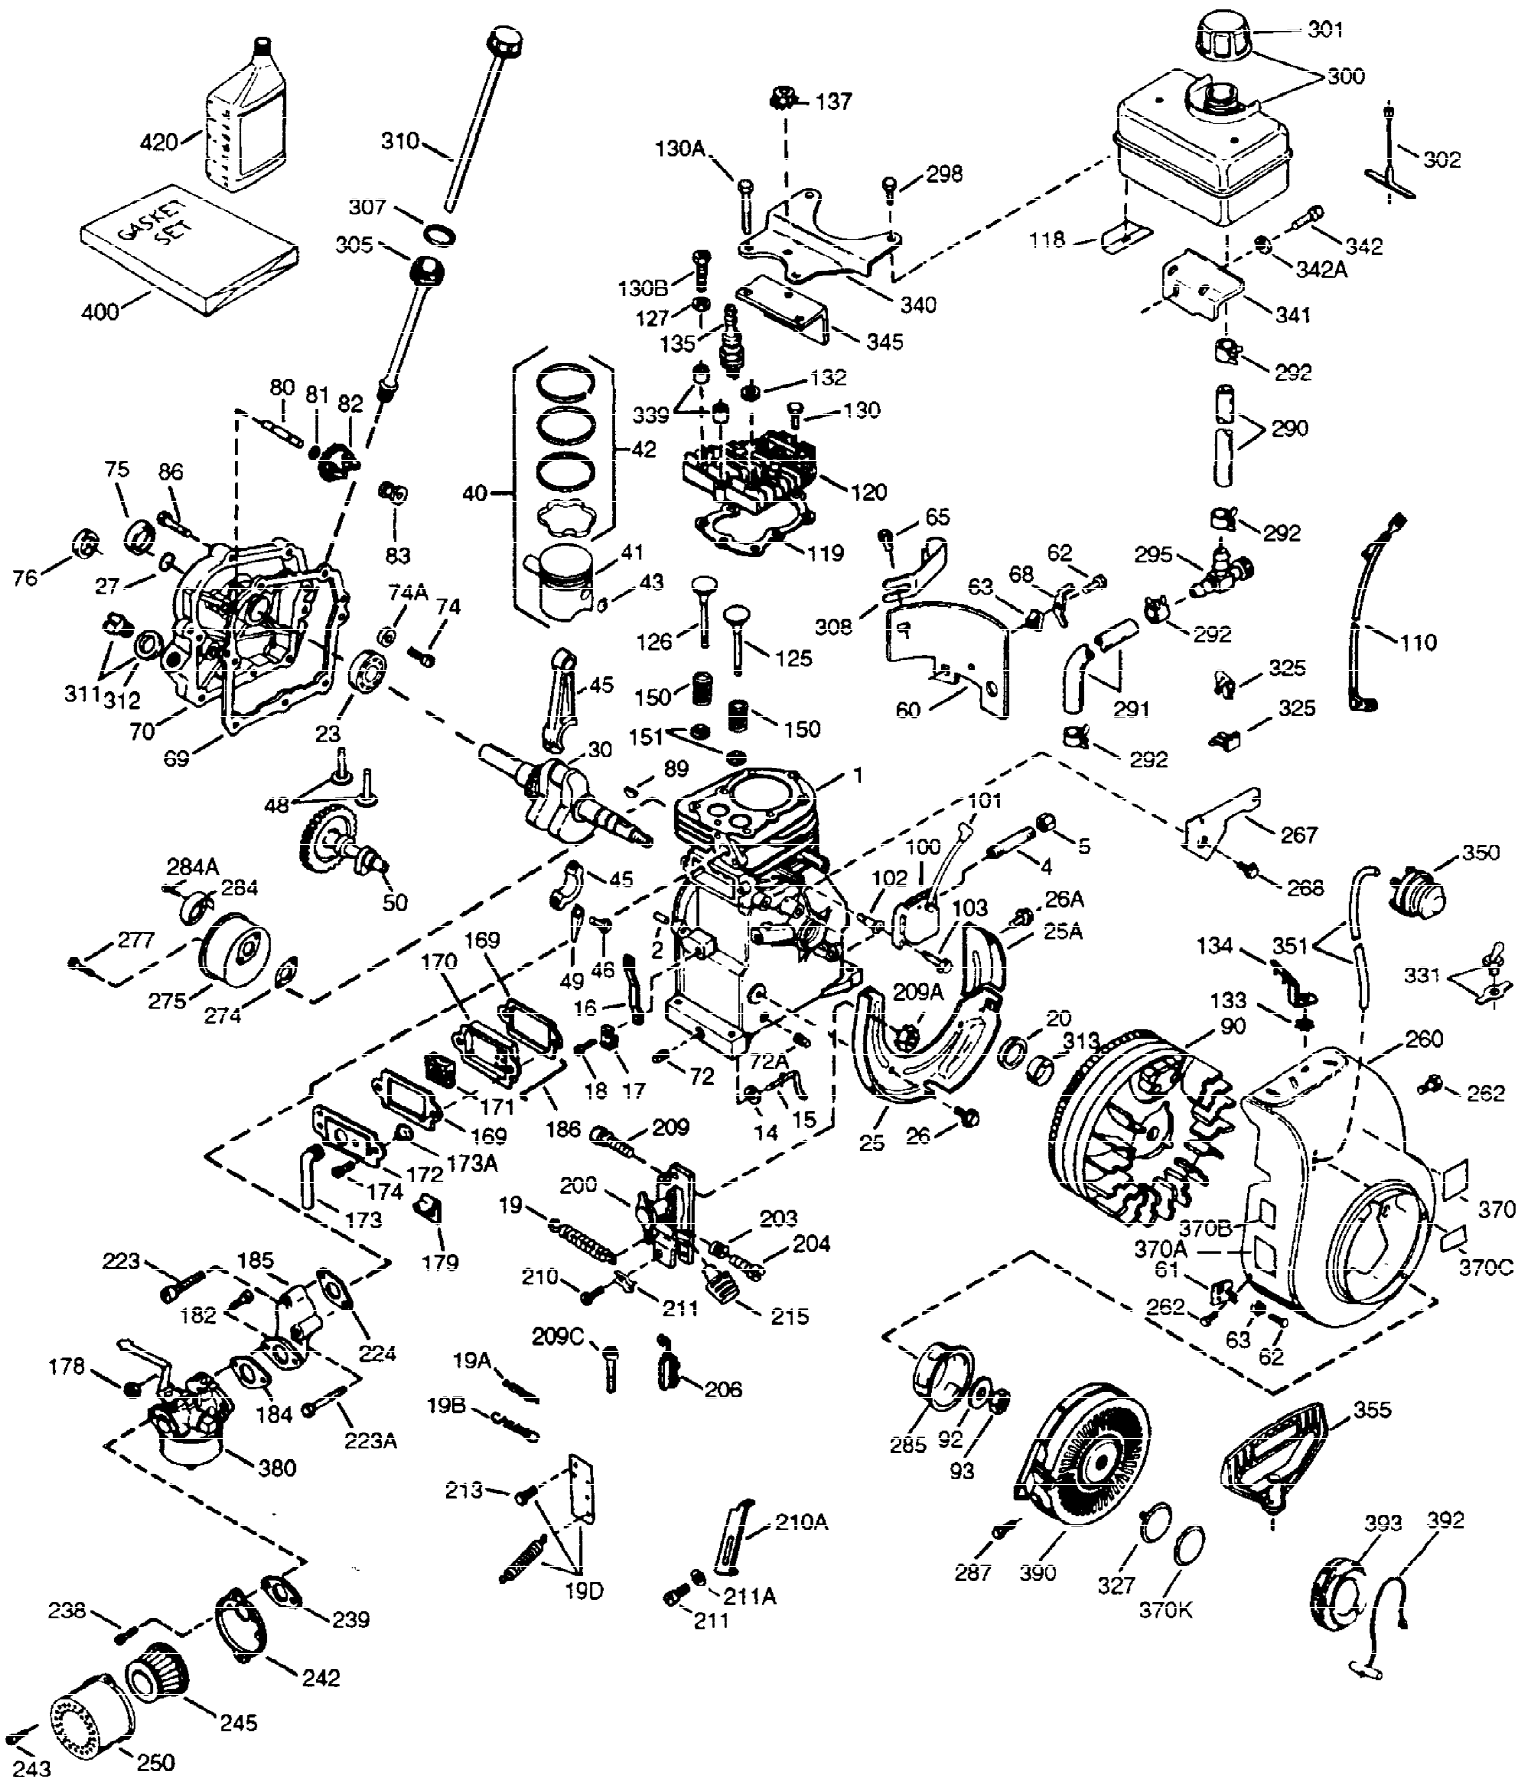

ILLUSTRATION SHOWS TYPICAL PARTS ONLY. ORDER BY PART NUMBER. PARTS NOT LISTED ARE SUPPLIED BY OEM.

VIEW 1 OF 2

Ref #	Part Number	Qty	Description
1	36560	1	Cylinder (Incl. 2,20,72 & 125)
2	26727	2	Dowel Pin
14	28277	1	Washer
15	31334	1	Governor Rod
16	31336	1	Governor Lever
17	31335	1	Governor Lever Clamp
18	651018	1	Screw, Torx T-15, 8-32 x 19/64"
19	34593	1	Extension Spring
20	32600	1	Oil Seal
25	36552	1	Blower Housing Baffle (Incl. 262)
25A	35883	1	Baffle Extension
26	650802	2	Screw, 1/4-20 x 5/8"
26A	650926	1	Screw, 8-32 x 21/64"
30	35902	1	Crankshaft
40	34514	1	Piston, Pin & Ring Set (Std.)
40	34515	1	Piston, Pin & Ring Set (.010" OS)
40	34516	1	Piston, Pin & Ring Set (.020" OS)
41	32538B	1	Piston & Pin Ass'y. (Std.) (Incl. 43)
41	32548B	1	Piston & Pin Ass'y. (.010" OS) (Incl. 43)
41	32549B	1	Piston & Pin Ass'y. (.020" OS) (Incl. 43)
42	28986	1	Ring Set (Std.)
42	28987	1	Ring Set (.010" OS)
42	28988	1	Ring Set (.020" OS)
43	20381	2	Piston Pin Retaining Ring
45	30963B	1	Connecting Rod Ass'y. (Incl. 46 & 49)
46	32610A	2	Connecting Rod Bolt
48	27241	2	Valve Lifter
49	28594	1	Oil Dipper
50	33149A	1	Camshaft (BCR)
60	29745	1	Blower Housing Extension
65	650128	1	Screw, 10-24 x 1/2"
69	27677A	1	* Cylinder Cover Gasket
70	35863A	1	Cylinder Cover (Incl. 75 thru 83,311)
72	27642	2	Oil Drain Plug
75	26208	1	Oil Seal
80	30574A	1	Governor Shaft
81	30590A	1	Washer
82	30591	1	Governor Gear Ass'y. (Incl. 81)
83	30588A	1	Governor Spool
86	650488	7	Screw, 1/4-20 x 1-1/4"
89	610961	1	Flywheel Key
90	611195	1	Flywheel
92	650815	1	Belleville Washer
93	650816	1	Flywheel Nut
100	34443A	1	Solid State Ignition
102	651024	2	Solid State Mounting Stud
103	651007	2	Screw, Torx T-15, 10-24 x 15/16"
110	35182	1	Ground Wire
119	36437	1	* Cylinder Head Gasket
120	36438	1	Cylinder Head (Incl. 130)
125	36471	1	Exhaust Valve (Std.) (Incl. 151)
125	36472	1	Exhaust Valve (1/32" OS) (Incl. 151)
126	29314B	1	Intake Valve (Std.) (Incl. 151)
126	29315C	1	Intake Valve (1/32" OS) (Incl. 151)
130A	6021A	1	Screw, 5/16-18 x 1-1/2"