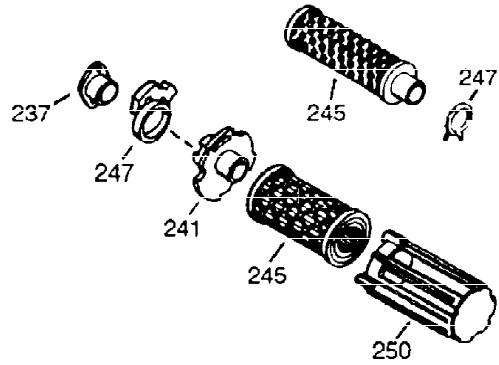

ILLUSTRATION SHOWS TYPICAL PARTS ONLY. ORDER BY PART NUMBER. PARTS NOT LISTED ARE SUPPLIED BY OEM.

VIEW 2 OF 2