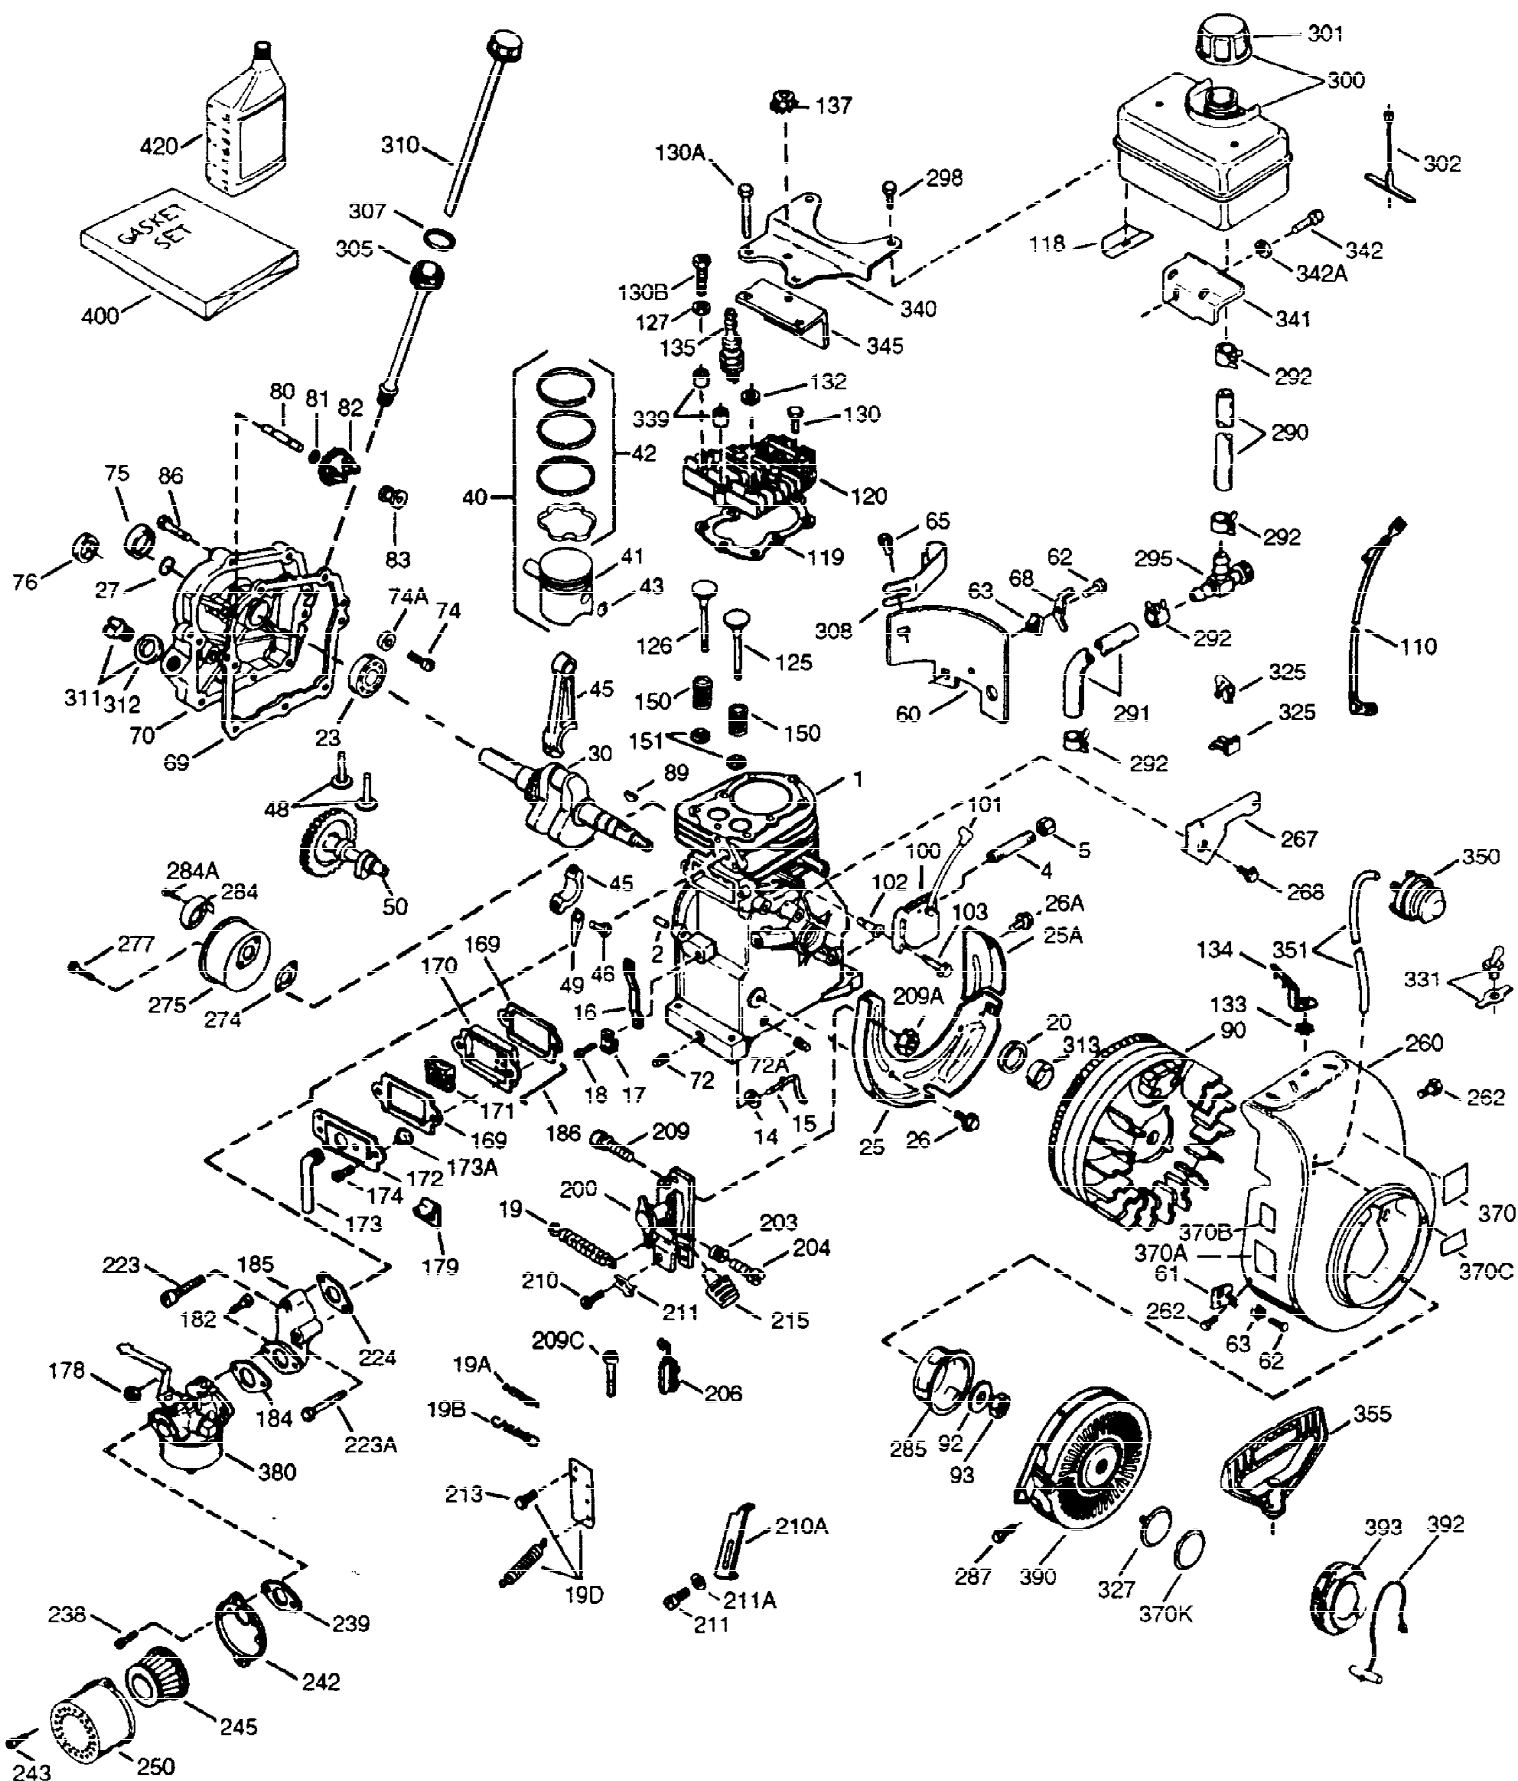

ILLUSTRATION SHOWS TYPICAL PARTS ONLY. ORDER BY PART NUMBER. PARTS NOT LISTED ARE SUPPLIED BY OEM.

VIEW 1 OF 2

Ref #	Part Number	Qty	Description
1	36560	1	Cylinder (Incl. 2,20,72 & 125)
2	26727	2	Dowel Pin
14	28277	1	Washer
15	31334	1	Governor Rod
16	31336	1	Governor Lever
17	31335	1	Governor Lever Clamp
18	650548	1	Screw, 8-32 x 5/16"
19	34593	1	Extension Spring
20	32600	1	Oil Seal
25	36552	1	Blower Housing Baffle (Incl. 262)
25A	35883	1	Baffle Extension
26	650802	2	Screw, 1/4-20 x 5/8"
26A	650926	1	Screw, 8-32 x 21/64"
30	36827	1	Crankshaft
40	34514	1	Piston, Pin & Ring Set (Std.)
40	34515	1	Piston, Pin & Ring Set (.010" OS)
40	34516	1	Piston, Pin & Ring Set (.020" OS)
41	32538B	1	Piston & Pin Ass'y. (Std.) (Incl. 43)
41	32548B	1	Piston & Pin Ass'y. (.010" OS) (Incl. 43)
41	32549B	1	Piston & Pin Ass'y. (.020" OS) (Incl. 43)
42	28986	1	Ring Set (Std.)
42	28987	1	Ring Set (.010" OS)
42	28988	1	Ring Set (.020" OS)
43	20381	2	Piston Pin Retaining Ring
45	30963B	1	Connecting Rod Ass'y. (Incl. 46 & 49)
46	32610A	2	Connecting Rod Bolt
48	27241	2	Valve Lifter
49	28594	1	Oil Dipper
50	33149A	1	Camshaft (BCR)
60	29745	1	Blower Housing Extension
65	650128	1	Screw, 10-24 x 1/2"
69	27677A	1	* Cylinder Cover Gasket
70	32700B	1	Cylinder Cover (Incl. 75 thru 83 & 31 1)
72	27642	2	Oil Drain Plug
75	27897	1	Oil Seal
80	30574A	1	Governor Shaft
81	30590A	1	Washer
82	30591	1	Governor Gear Ass'y. (Incl. 81)
83	30588A	1	Governor Spool
86	650488	7	Screw, 1/4-20 x 1-1/4"
89	610961	1	Flywheel Key
90	611195	1	Flywheel
92	650815	1	Belleville Washer
93	650816	1	Flywheel Nut
100	34443A	1	Solid State Ignition
101	610118	1	Spark Plug Cover
102	650872	2	Solid State Mounting Stud
103	651007	2	Screw, Torx T-15, 10-24 x 15/16"
110	35182	1	Ground Wire
119	36437	1	* Cylinder Head Gasket
120	36438	1	Cylinder Head (Incl. 130)
125	36471	1	Exhaust Valve (Std.) (Incl. 151)
125	36472	1	Exhaust Valve (1/32" OS) (Incl. 151)
126	29314B	1	Intake Valve (Std.) (Incl. 151)
126	29315C	1	Intake Valve (1/32" OS) (Incl. 151)