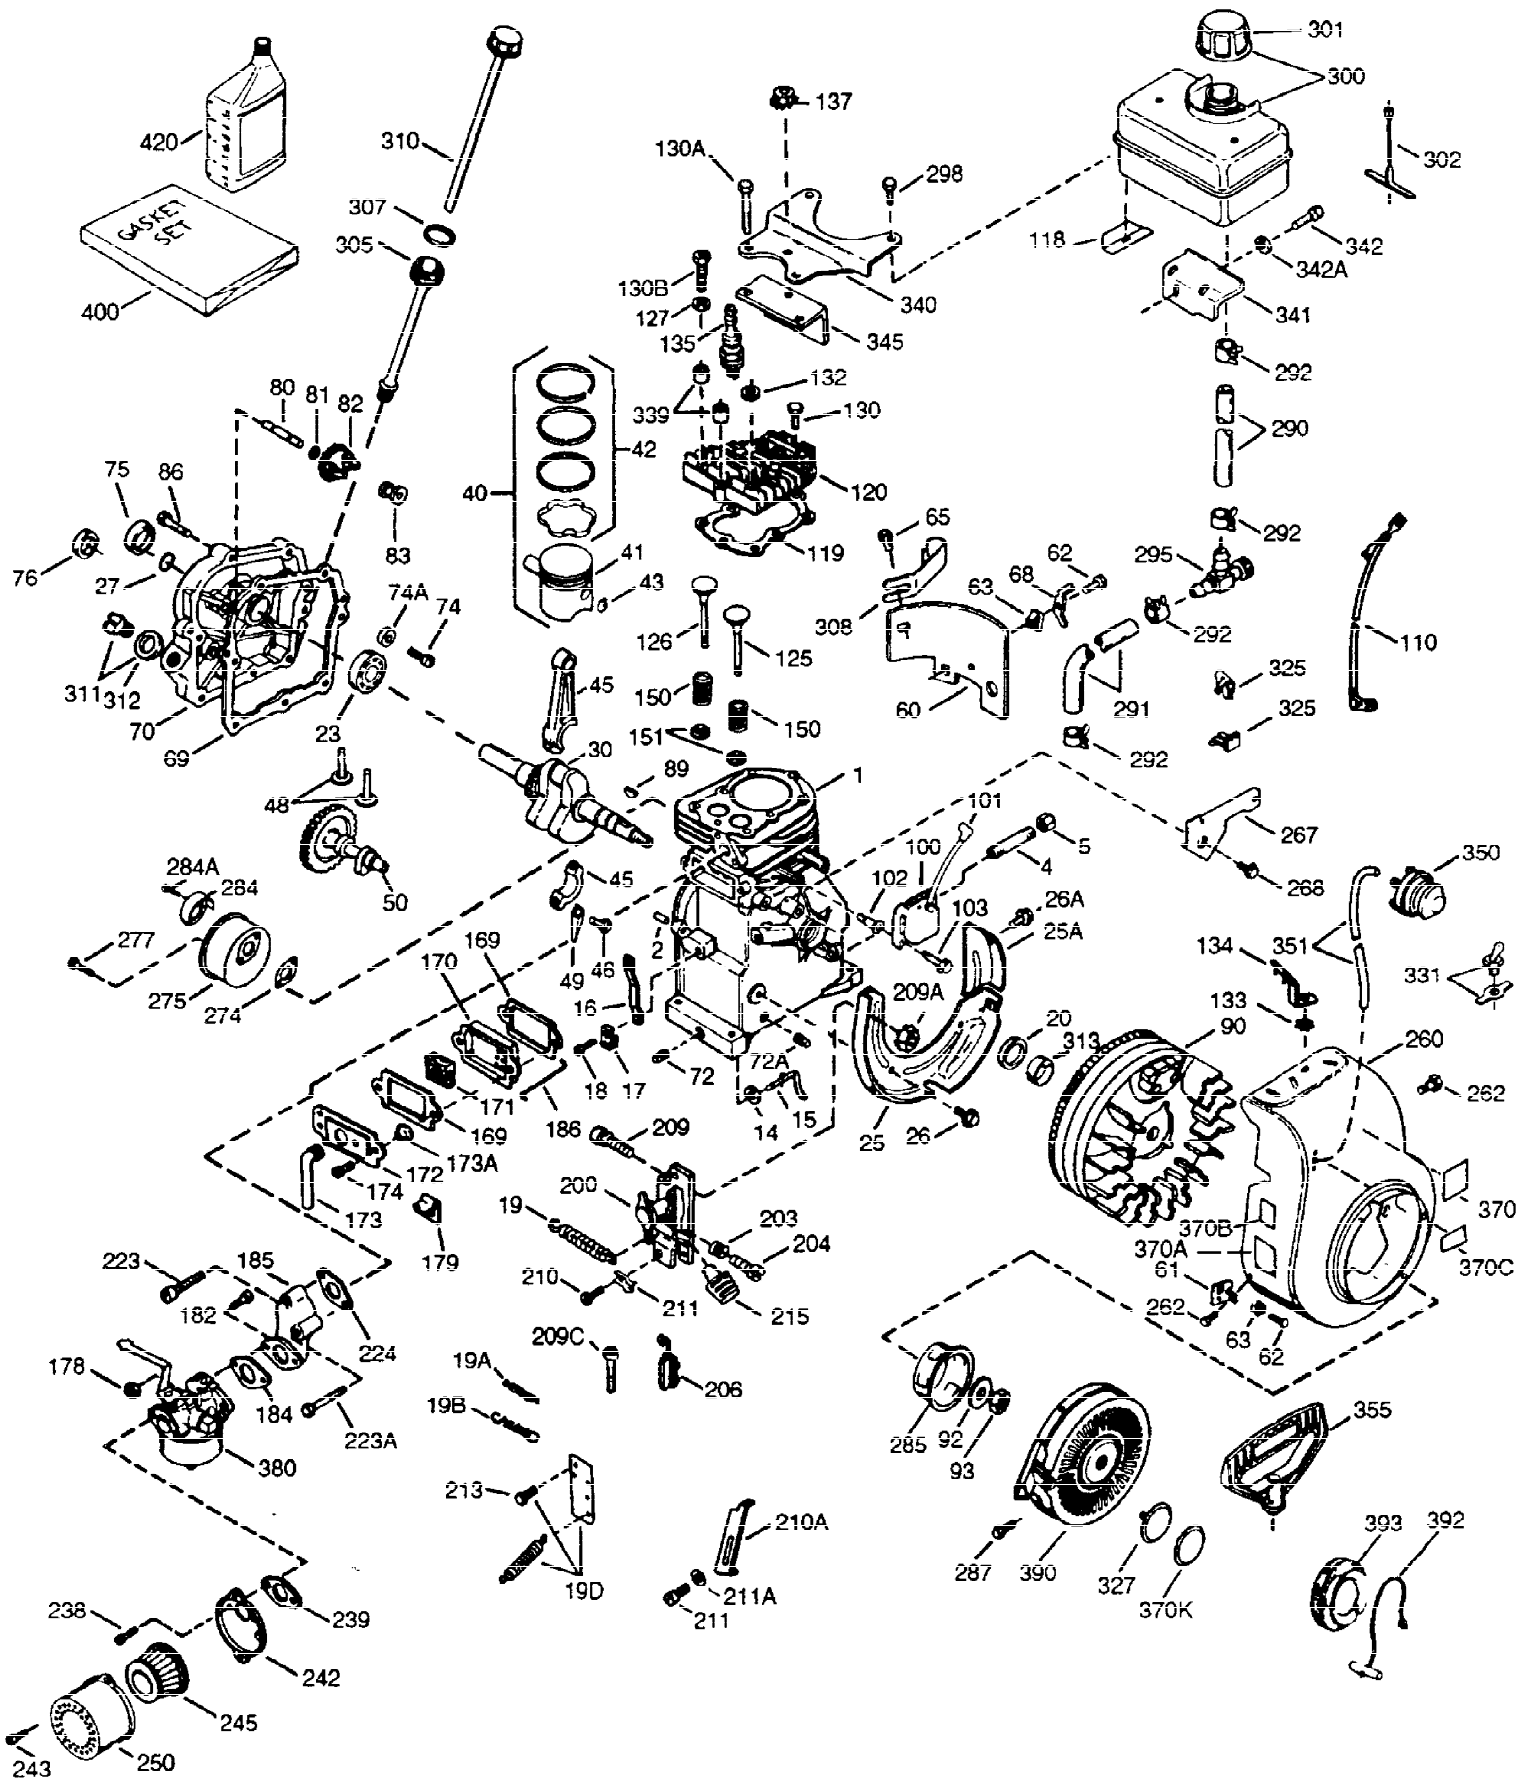

ILLUSTRATION SHOWS TYPICAL PARTS ONLY. ORDER BY PART NUMBER. PARTS NOT LISTED ARE SUPPLIED BY OEM.

VIEW 1 OF 2

Ref #	Part Number	Qty	Description
1	36560	1	Cylinder (Incl. 2,20,72 & 125)
2	26727	2	Dowel Pin
14	28277	1	Washer
15	31334	1	Governor Rod
16	31510	1	Governor Lever Clamp
17	29916	1	Governor Lever Clamp
18	651028	1	Screw, Torx T-15, 8-32 x 3/8"
19A	34653	1	Extension Spring
19B	34654	1	Extension Spring
19	31426	1	Extension Spring
20	32600	1	Oil Seal
25	36552	1	Blower Housing Baffle (Incl. 262)
25A	35883	1	Baffle Extension
26	650802	2	Screw, 1/4-20 x 5/8"
26A	650926	1	Screw, 8-32 x 21/64"
30	34734A	1	Crankshaft
40	34514	1	Piston, Pin & Ring Set (Std.)
40	34515	1	Piston, Pin & Ring Set (.010" OS)
40	34516	1	Piston, Pin & Ring Set (.020" OS)
41	32538B	1	Piston & Pin Ass'y. (Std.) (Incl. 43)
41	32548B	1	Piston & Pin Ass'y. (.010" OS) (Incl. 43)
41	32549B	1	Piston & Pin Ass'y. (.020" OS) (Incl. 43)
42	28986	1	Ring Set (Std.)
42	28987	1	Ring Set (.010" OS)
42	28988	1	Ring Set (.020" OS)
43	20381	2	Piston Pin Retaining Ring
45	32875A	1	Connecting Rod Ass'y. (Incl. 46 & 49)
46	32610A	2	Connecting Rod Bolt
48	27241	2	Valve Lifter
49	32654	1	Oil Dipper
50	33149A	1	Camshaft (BCR)
60	29745	1	Blower Housing Extension
62	650760	1	Screw, 8-32 x 3/8"
63	28545	1	Grommet
65	650128	1	Screw, 10-24 x 1/2"
68	33356	1	Ground Terminal
69	27677A	1	* Cylinder Cover Gasket
70	32700B	1	Cylinder Cover (Incl. 75 thru 83,311)
72	27642	2	Oil Drain Plug
75	27897	1	Oil Seal
80	30574A	1	Governor Shaft
81	30590A	1	Washer
82	30591	1	Governor Gear Ass'y. (Incl. 81)
83	30588A	1	Governor Spool
86	650488	7	Screw, 1/4-20 x 1-1/4"
89	610961	1	Flywheel Key
90	611195	1	Flywheel
92	650815	1	Belleville Washer
93	650816	1	Flywheel Nut
100	34443A	1	Solid State Ignition
101	27276	1	Spark Plug Cover
102	650872	2	Solid State Mounting Stud
103	651007	2	Screw, Torx T-15, 10-24 x 15/16"
110	36681	1	Ground Wire
118	35515	1	Rope Guard