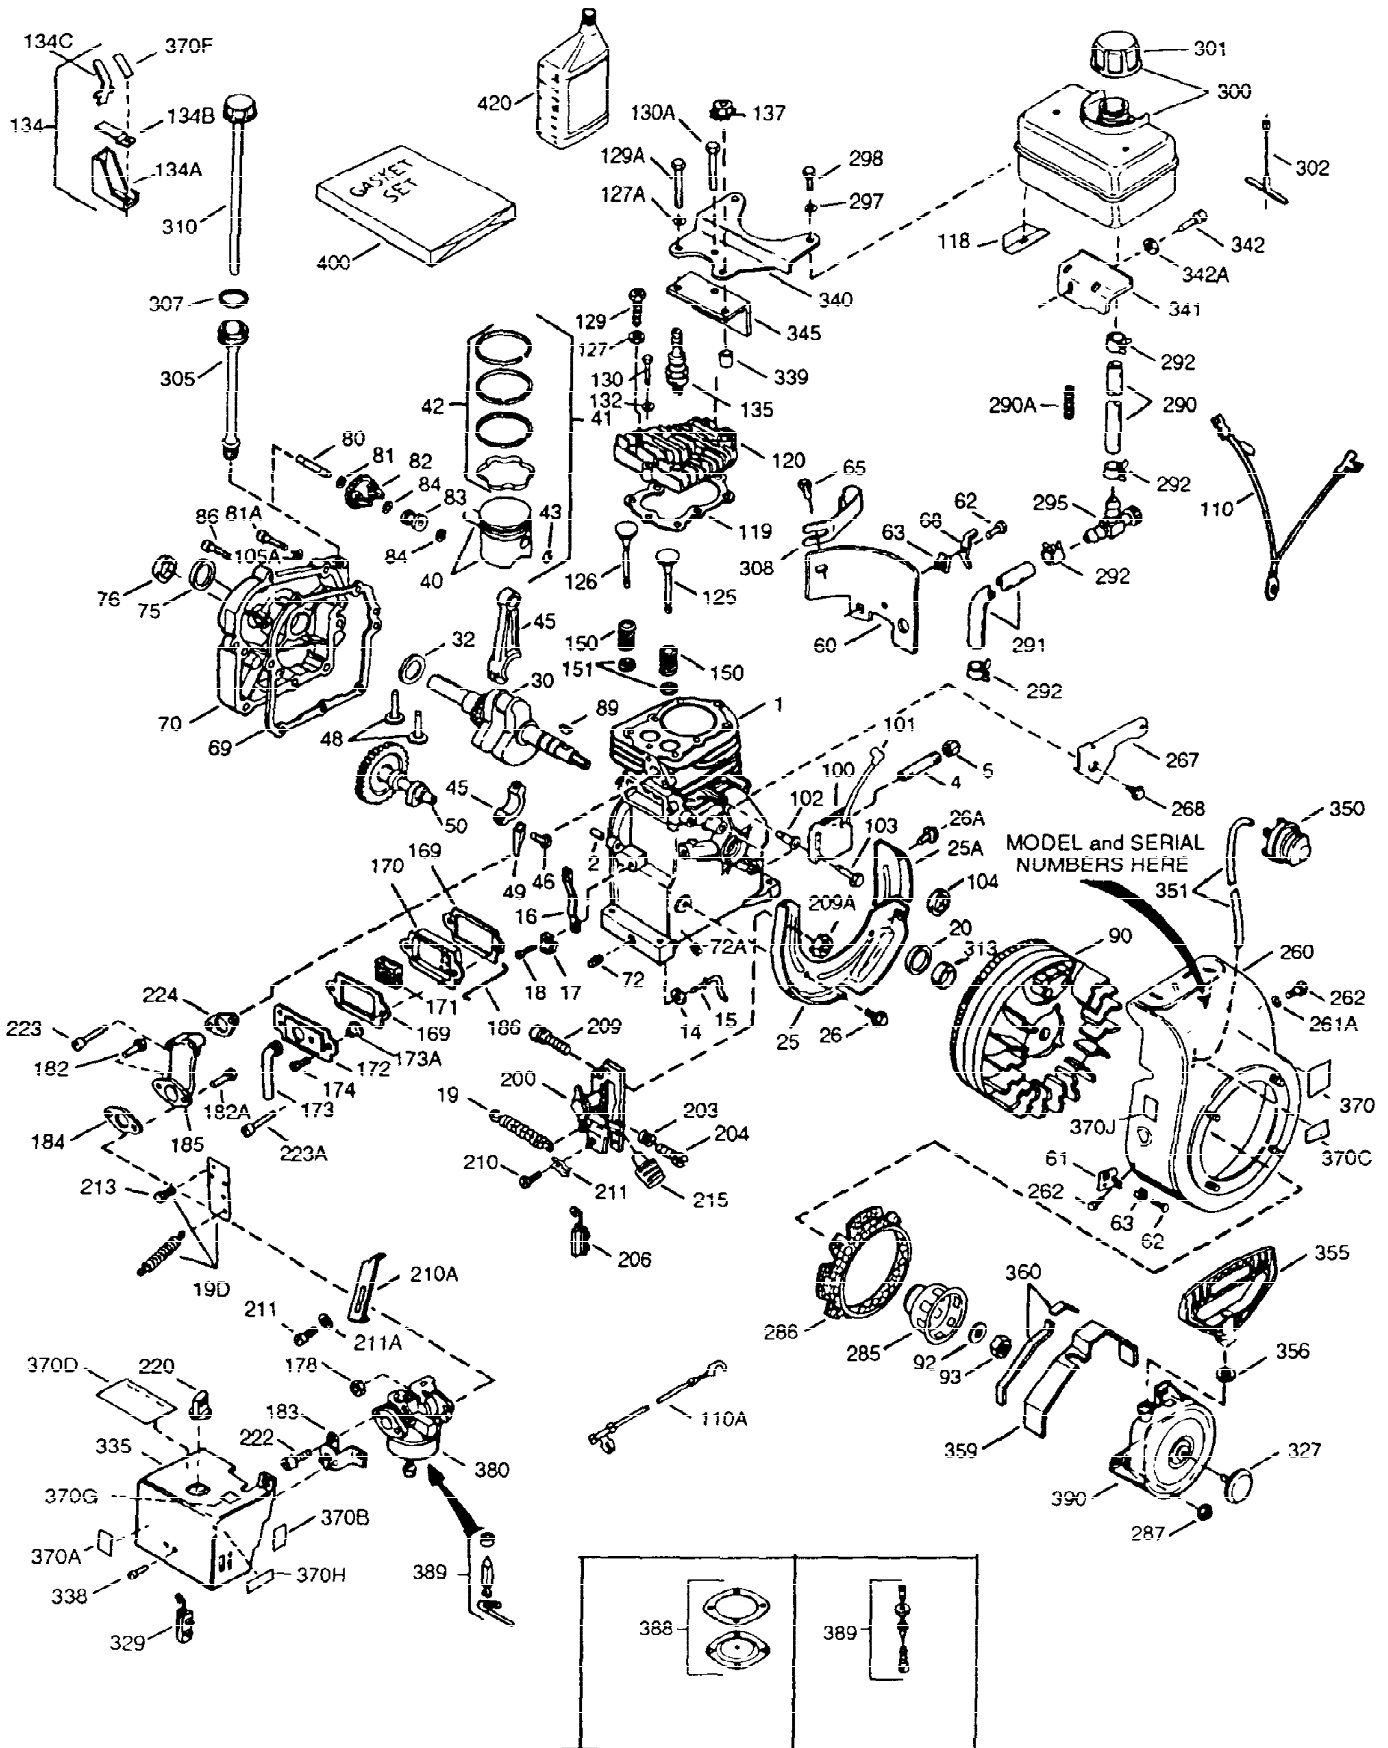

ILLUSTRATION SHOWS TYPICAL PARTS ONLY. ORDER BY PART NUMBER. PARTS NOT LISTED ARE SUPPLIED BY OEM

Ref #	Part Number	Qty	Description
1	36560	1	Cylinder (Incl. 2,20,72 & 125)
2	26727	2	Dowel Pin
14	28277	1	Washer
15	31334	1	Governor Rod
16	31336	1	Governor Lever
17	29916	1	Governor Lever Clamp
18	651028	1	Screw, Torx T-15, 8-32 x 3/8"
19	34593	1	Extension Spring
19D	33857	1	Extension Spring Ass'y. (Incl. 213)
20	32600	1	Oil Seal
25	36552	1	Blower Housing Baffle (Incl. 262)
25A	35883	1	Baffle Extension
26A	650926	1	Screw, 8-32 x 21/64"
26	650802	2	Screw, 1/4-20 x 5/8"
30	34709	1	Crankshaft
40	34514	1	Piston, Pin & Ring Set (Std.)
40	34515	1	Piston, Pin & Ring Set (.010" OS)
40	34516	1	Piston, Pin & Ring Set (.020" OS)
41	32538B	1	Piston & Pin Ass'y. (Std.) (Incl. 43)
41	32548B	1	Piston & Pin Ass'y. (.010" OS) (Incl. 43)
41	32549B	1	Piston & Pin Ass'y. (.020" OS) (Incl. 43)
42	28986	1	Ring Set (Std.)
42	28987	1	Ring Set (.010" OS)
42	28988	1	Ring Set (.020" OS)
43	20381	2	Piston Pin Retaining Ring
45	30963B	1	Connecting Rod Ass'y. (Incl. 46 & 49)
46	32610A	2	Connecting Rod Bolt
48	27241	2	Valve Lifter
49	28594	1	Oil Dipper
50	33149A	1	Camshaft (BCR)
60	29745	1	Blower Housing Extension
62	650760	1	Screw, 8-32 x 3/8"
63	28545	1	Grommet
65	650128	1	Screw, 10-24 x 1/2"
68	33356	1	Ground Terminal
69	27677A	1	* Cylinder Cover Gasket
70	35863A	1	Cylinder Cover (Incl. 75 thru 83,311)
72	27642	2	Oil Drain Plug
75	26208	1	Oil Seal
80	30574A	1	Governor Shaft
81	30590A	1	Washer
82	30591	1	Governor Gear Ass'y. (Incl. 81)
83	30588A	1	Governor Spool
86	650488	7	Screw, 1/4-20 x 1-1/4"
89	610961	1	Flywheel Key
90	611195	1	Flywheel
92	650815	1	Belleville Washer
93	650816	1	Flywheel Nut
100	34443A	1	Solid State Ignition
101	610118	1	Spark Plug Cover
102	650872	2	Solid State Mounting Stud
103	651007	2	Screw, Torx T-15, 10-24 x 15/16"
110	36681	1	Ground Wire
119	36437	1	* Cylinder Head Gasket
120	36438	1	Cylinder Head (Incl. 130)