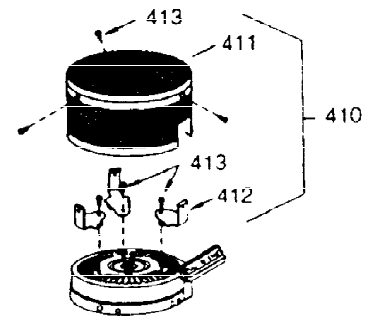

ILLUSTRATION SHOWS TYPICAL PARTS ONLY. ORDER BY PART NUMBER. PARTS NOT LISTED ARE SUPPLIED BY OEM.

Ref #	Part Number	Qty	Description
16	31336	1	Governor Lever
17	29916	1	Governor Lever Clamp
18	651028	1	Screw, Torx T-15, 8-32 x 3/8"
28	30322	1	Lock Nut, 8-32
35	29826	1	Screw, 10-32 x 3/4"
36	29918	1	Lock Washer, 10-32
37	29216	1	Lock Nut, 10-32
38	29642	1	Retaining Ring
103	651007	2	Screw, Torx T-15, 10-24 x 15/16"
184	26756	1	* Carburetor To Intake Pipe Gasket
185	36703	1	Intake Pipe (Incl. 182,184,224)
200	35142	1	Control Bracket (Incl. 203 thru 209A)
203	31342	1	Compression Spring
204	651029	1	Screw, 5-40 x 7/16"
209B	650688	1	Screw, 10-32 x 1"
209	650139	2	8-32 x 1/2"
210	27793	1	Conduit Clip
211	28942	1	Screw, 10-32 x 3/8"
223	650451	2	Screw, 1/4-20 x 1"
238	650932	2	Screw, 10-32 x 49/64"
239	34338	1	* Air Cleaner Gasket
241	35797	1	Air Cleaner Collar
245	35066	1	Air Cleaner Filter
250	35986	1	Air Cleaner Cover
274	30081A	1	Exhaust Gasket
275	30996	1	Muffler
277	650493	2	Screw, 1/4-20 x 1-3/4"
298	650665	2	Screw, 1/4-15 x 7/8"
311	27625	1	Oil Fill Plug
345	32664	1	Baffle Heat
370K	36695	1	Starter Decal

ILLUSTRATION SHOWS TYPICAL PARTS ONLY. ORDER BY PART NUMBER. PARTS NOT LISTED ARE SUPPLIED BY OEM.

OPTIONAL 110 - 120 VOLT
 STARTER MOTOR KIT

STARTER MUFF KIT
 (OPTIONAL)

OPTIONAL
 DEBRIS SCREEN KIT

Ref #	Part Number	Qty	Description
90	611195	1	Flywheel
100	34443A	1	Solid State Ignition
101	610118	1	Spark Plug Cover
102	650872	2	Solid State Mounting Stud
103	651007	2	Screw, Torx T-15, 10-24 x 15/16"
260	35585	1	Blower Housing
262	650737	2	Screw, 1/4-20 x 1/2"
287	650926	2	Screw, 8-32 x 21/64"
313	34080	1	Spacer
370K	36695	1	Starter Decal
390	590732	1	Rewind Starter (NOTE: This engine could have been built with 590738 starter. Refer to the design of the rope pulley strength ribs for part identification. Individual starter parts do not interchange. Refer to service bulletin 116.)