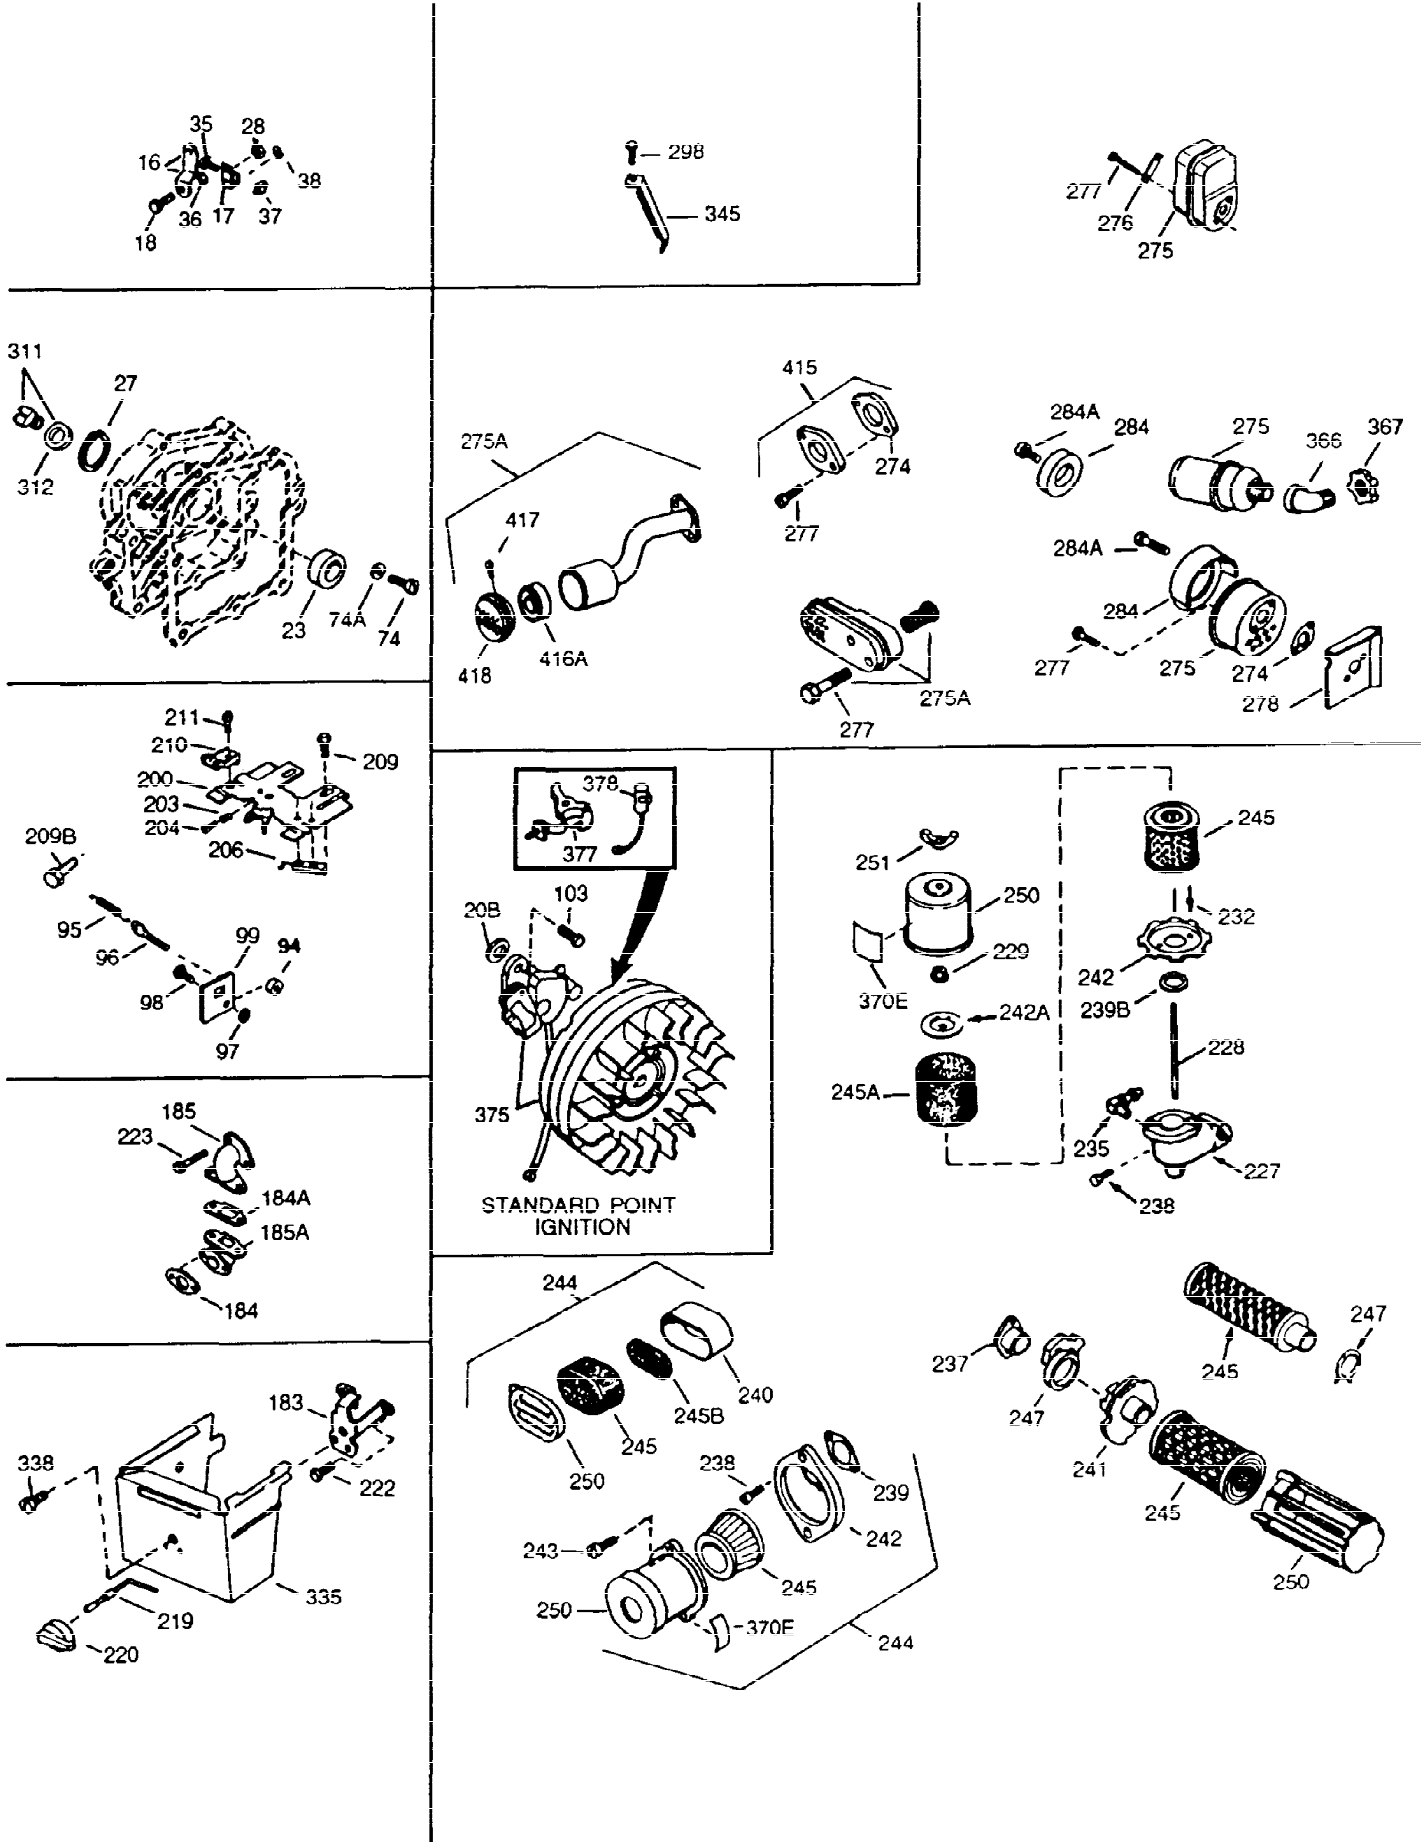

ILLUSTRATION SHOWS TYPICAL PARTS ONLY. ORDER BY PART NUMBER. PARTS NOT LISTED ARE SUPPLIED BY OEM.

Ref #	Part Number	Qty	Description
16	31336	1	Governor Lever
17	29916	1	Governor Lever Clamp
18	651028	1	Screw, Torx T-15, 8-32 x 3/8"
28	30322	1	Lock Nut, 8-32
35	29826	1	Screw, 10-32 x 3/4"
36	29918	1	Lock Washer, 10-32
37	29216	1	Lock Nut, 10-32
38	29642	1	Retaining Ring
103	651007	2	Screw, Torx T-15, 10-24 x 15/16"
184	26756	1	* Carburetor To Intake Pipe Gasket
185	36703	1	Intake Pipe (Incl. 182,184,224)
200	35142	1	Control Bracket (Incl. 203 thru 209A)
203	31342	1	Compression Spring
204	651029	1	Screw, 5-40 x 7/16"
209B	650688	1	Screw, 10-32 x 1"
209	650139	2	8-32 x 1/2"
210	27793	1	Conduit Clip
211	28942	1	Screw, 10-32 x 3/8"
223	650451	2	Screw, 1/4-20 x 1"
238	650932	2	Screw, 10-32 x 49/64"
239	34338	1	* Air Cleaner Gasket
241	35797	1	Air Cleaner Collar
245	35066	1	Air Cleaner Filter
250	35986	1	Air Cleaner Cover
274	30081A	1	Exhaust Gasket
275	30996	1	Muffler
277	650493	2	Screw, 1/4-20 x 1-3/4"
298	650665	2	Screw, 1/4-15 x 7/8"
311	27625	1	Oil Fill Plug
345	32664	1	Baffle Heat
370K	36695	1	Starter Decal