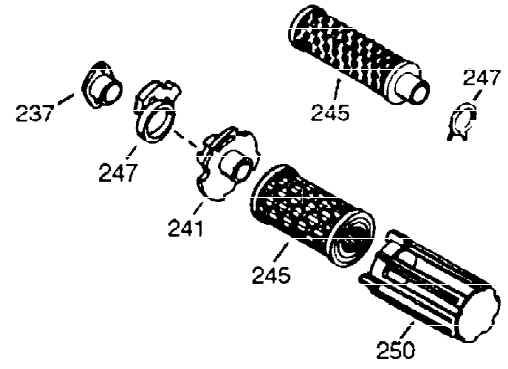

ILLUSTRATION SHOWS TYPICAL PARTS ONLY. ORDER BY PART NUMBER. PARTS NOT LISTED ARE SUPPLIED BY OEM.

VIEW 2 OF 2